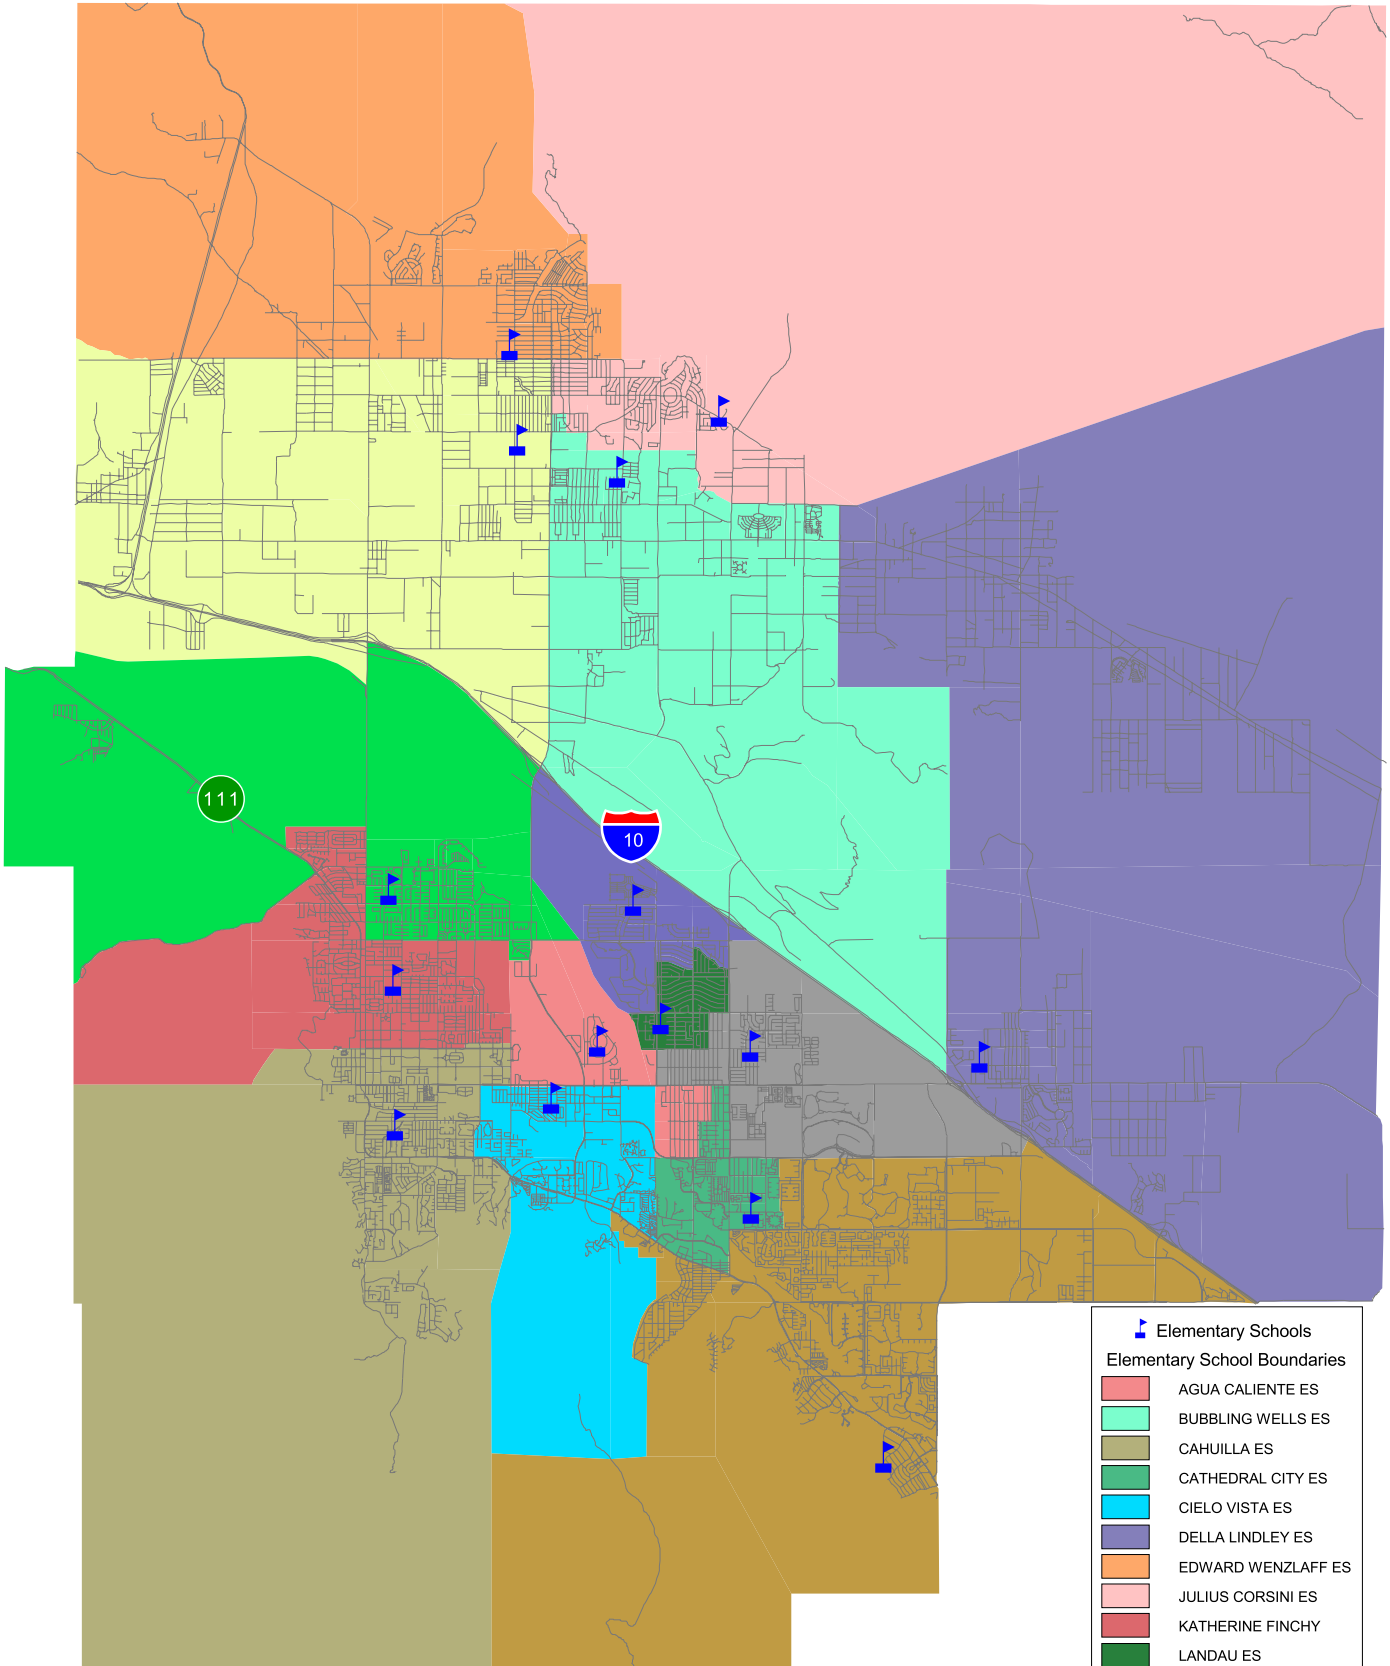

Palm Springs Unified School District Elementary School Attendance Boundaries

 Elementary Schools

Elementary School Boundaries

-  AGUA CALIENTE ES
-  BUBBLING WELLS ES
-  CAHUILLA ES
-  CATHEDRAL CITY ES
-  CIELO VISTA ES
-  DELLA LINDLEY ES
-  EDWARD WENZLAFF ES
-  JULIUS CORSINI ES
-  KATHERINE FINCHY
-  LANDAU ES
-  RANCHO MIRAGE ES
-  RIO VISTA ES
-  SUNNY SANDS ES
-  TWO BUNCH PALMS ES
-  VISTA DEL MONTE ES