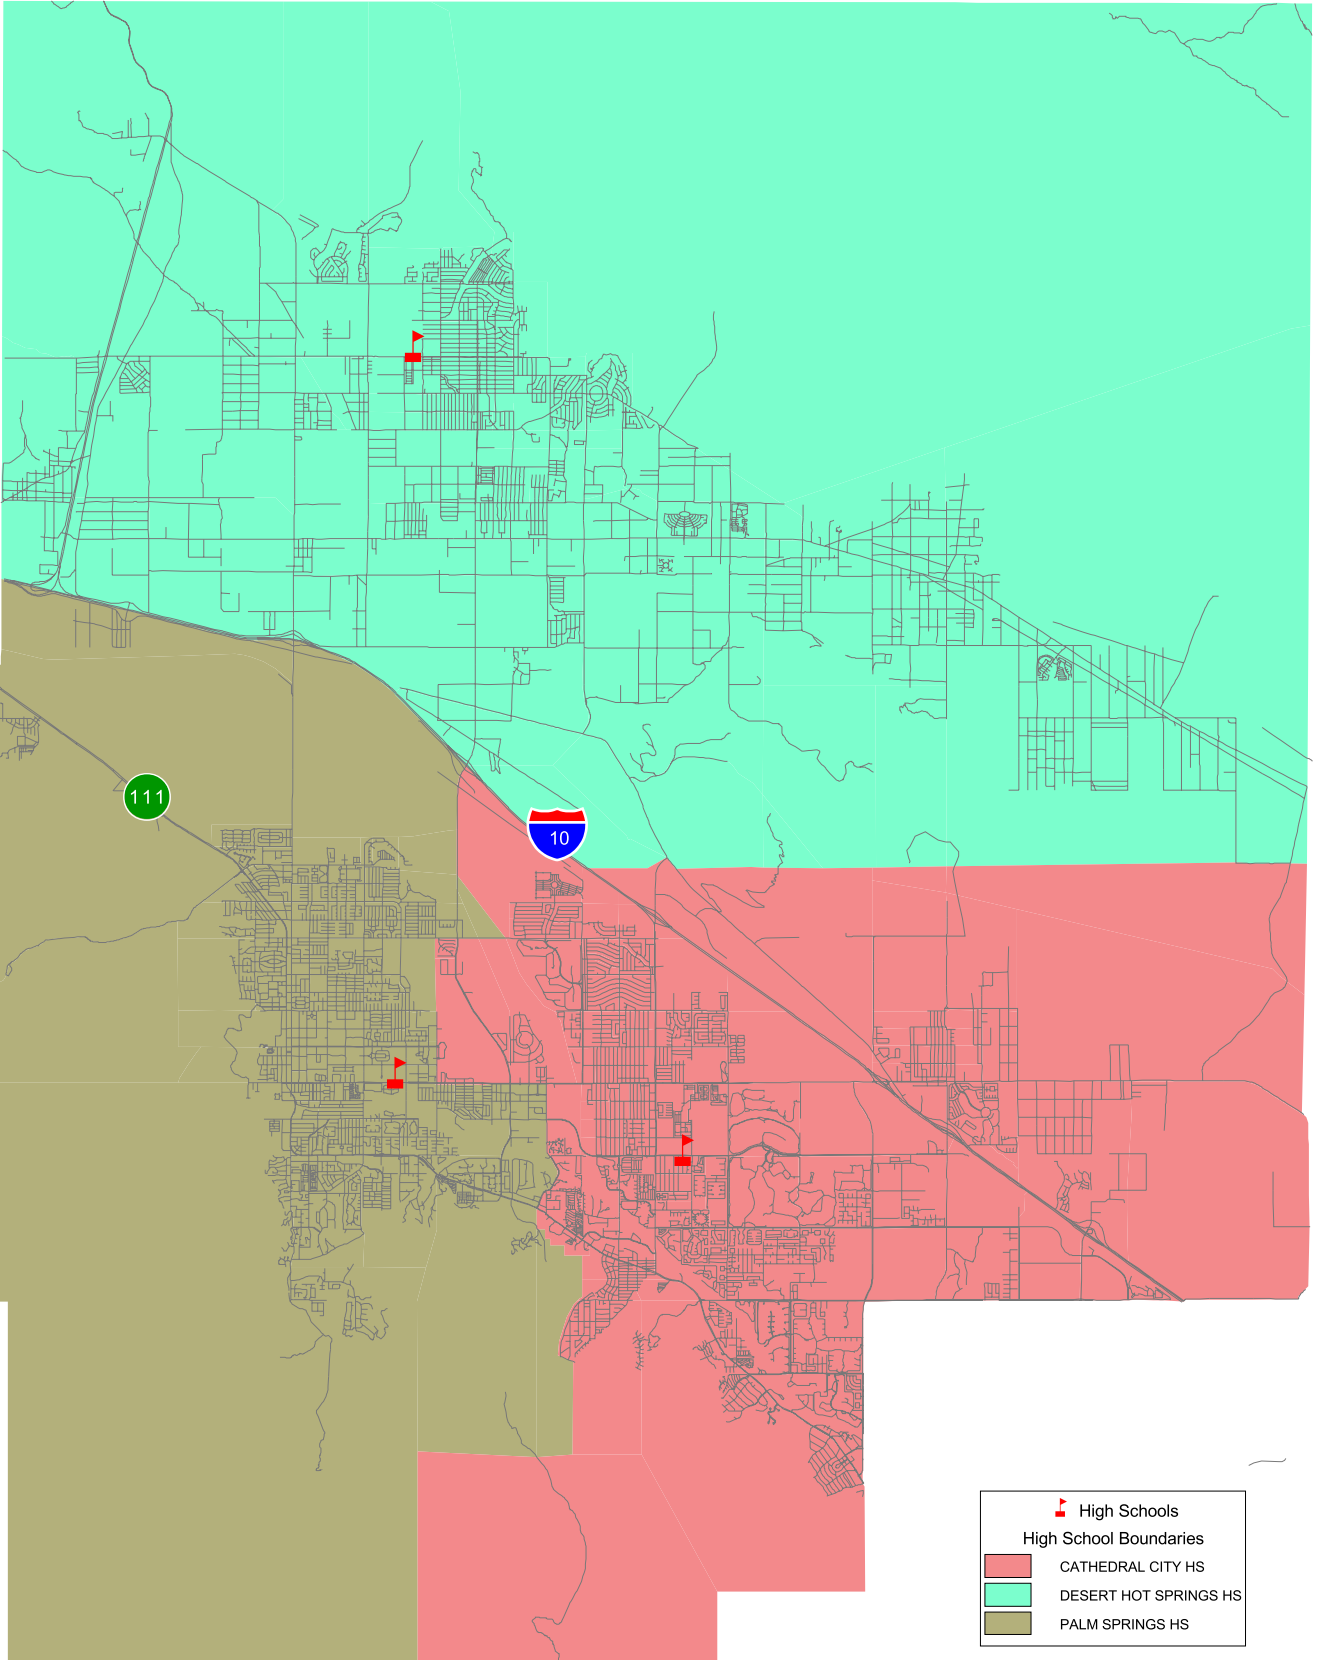

# Palm Springs Unified School District High School Attendance Boundaries

▬ High Schools  
High School Boundaries  
CATHEDRAL CITY HS  
DESERT HOT SPRINGS HS  
PALM SPRINGS HS