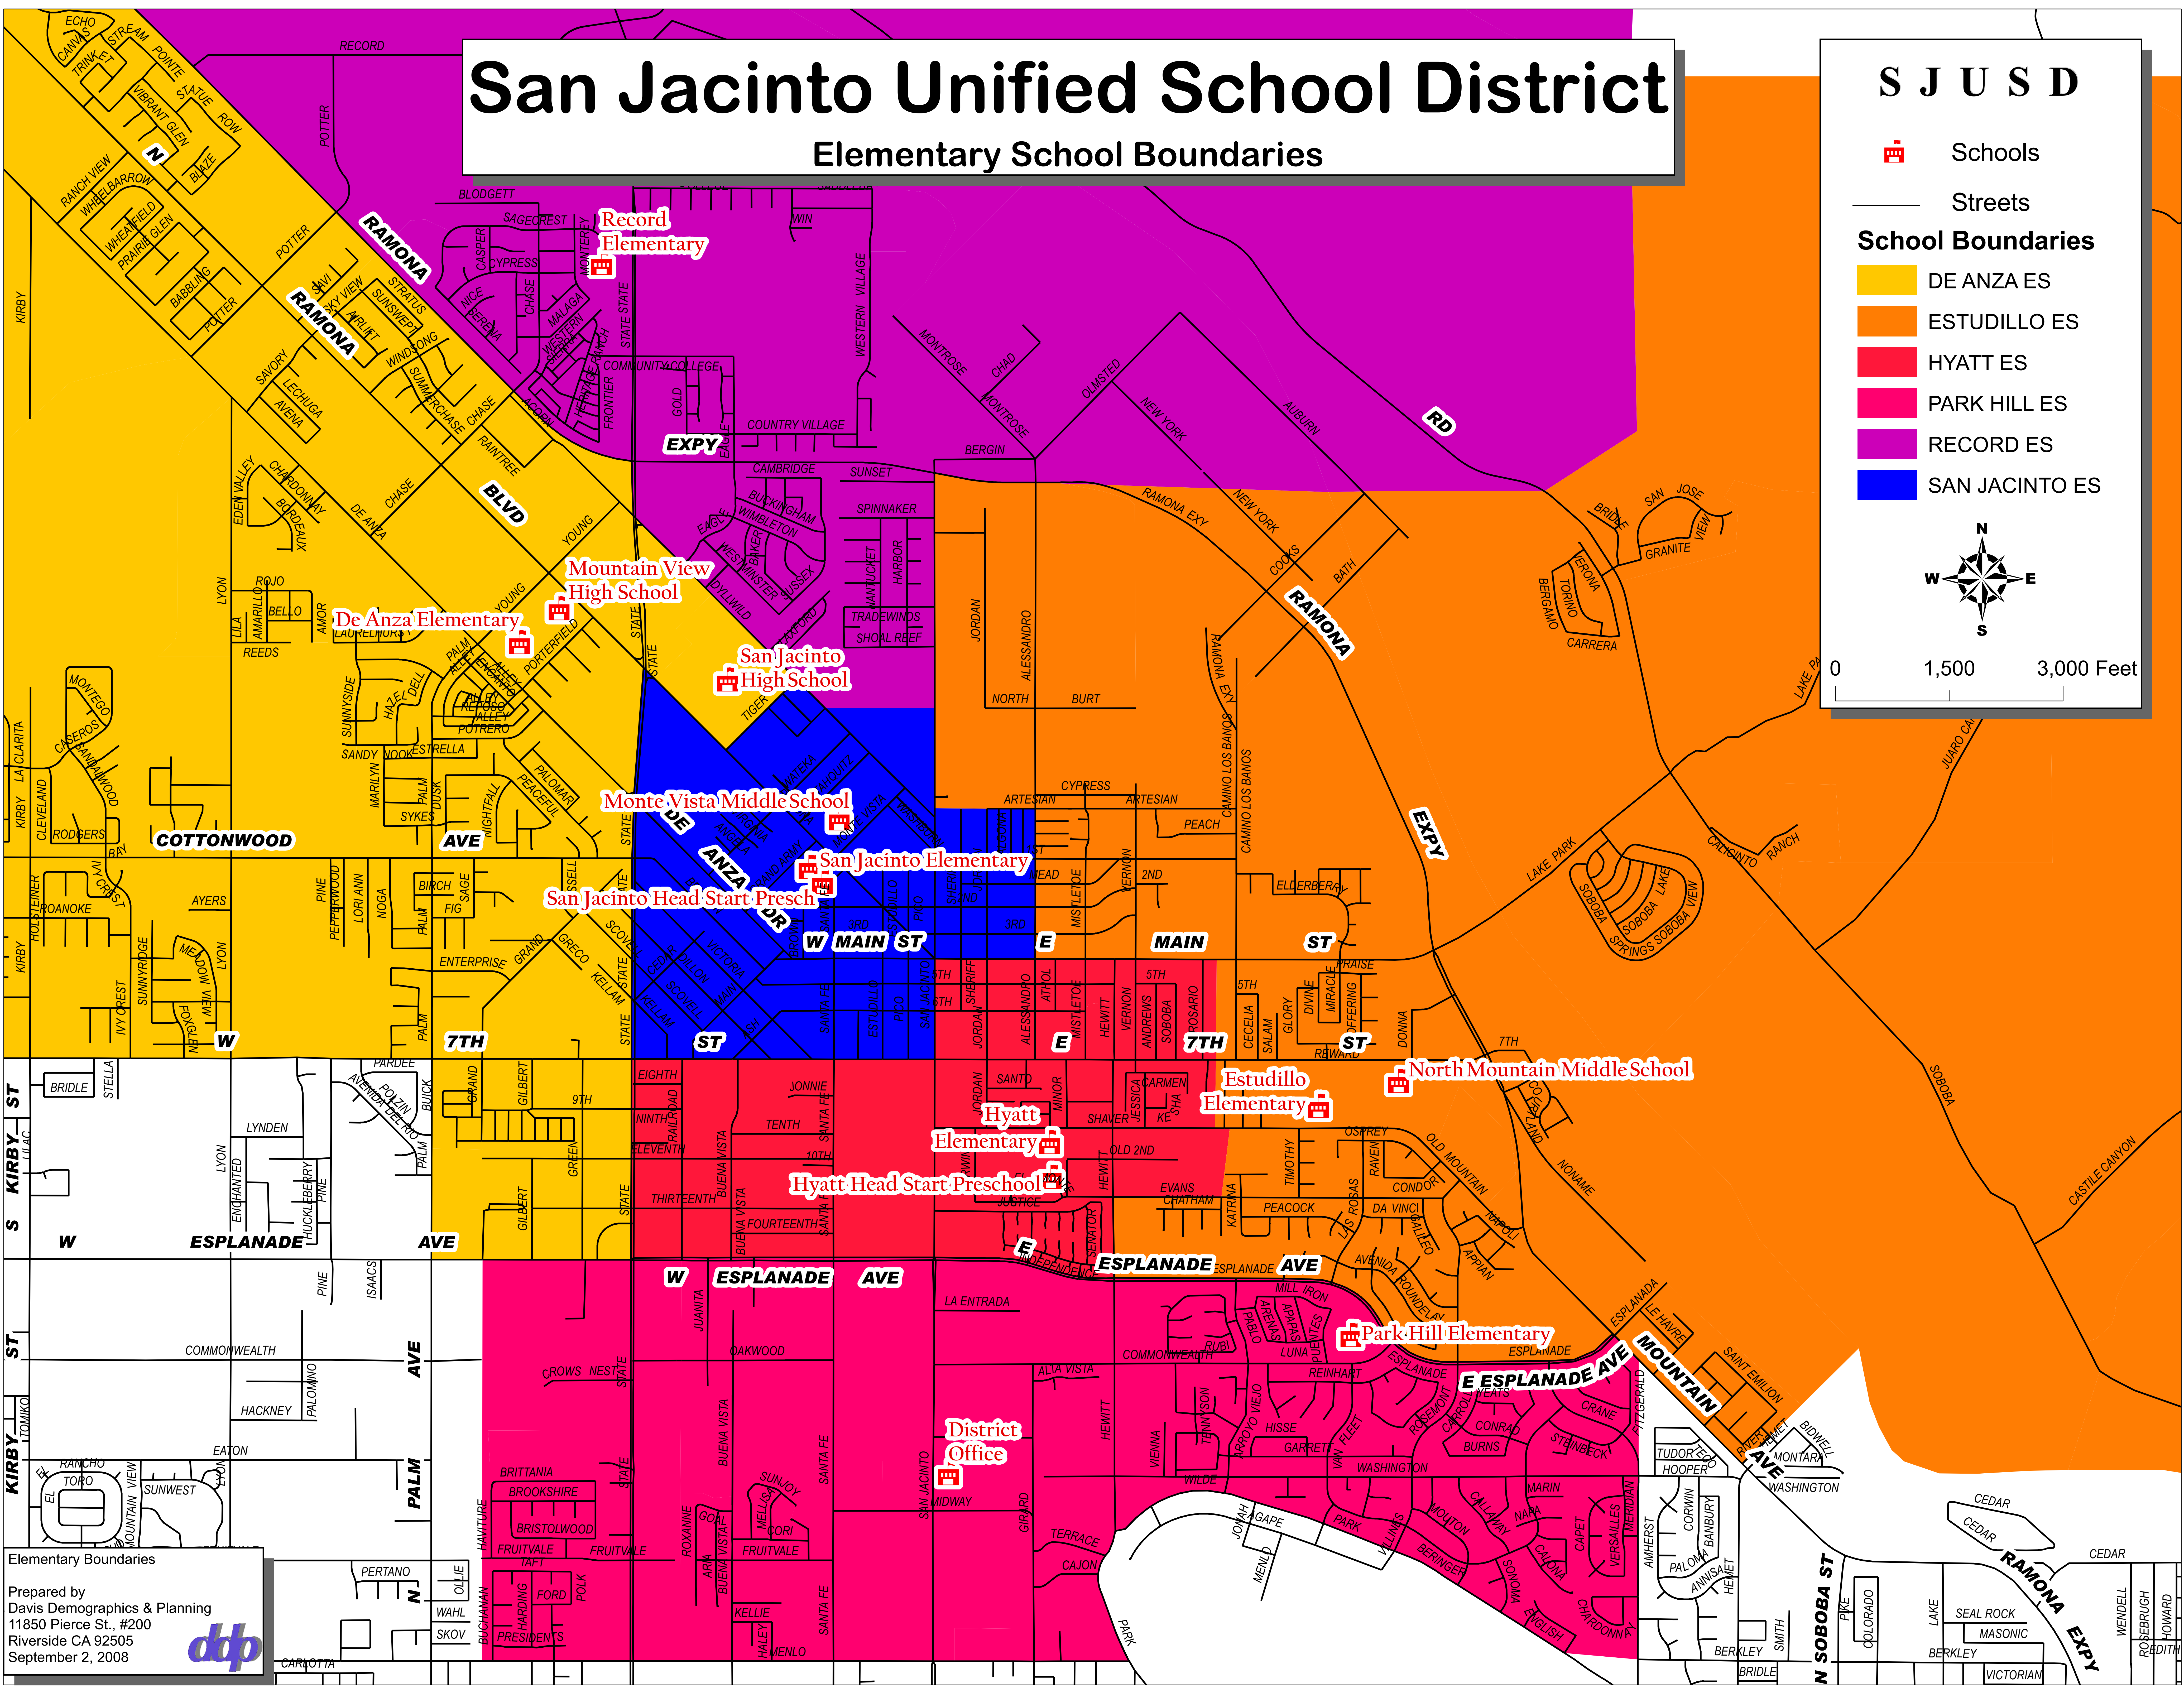

San Jacinto Unified School District

Elementary School Boundaries

S J U S D

-  Schools
-  Streets
- School Boundaries**
-  DE ANZA ES
-  ESTUDILLO ES
-  HYATT ES
-  PARK HILL ES
-  RECORD ES
-  SAN JACINTO ES

0 1,500 3,000 Feet

Elementary Boundaries

Prepared by
Davis Demographics & Planning
11850 Pierce St., #200
Riverside CA 92505
September 2, 2008