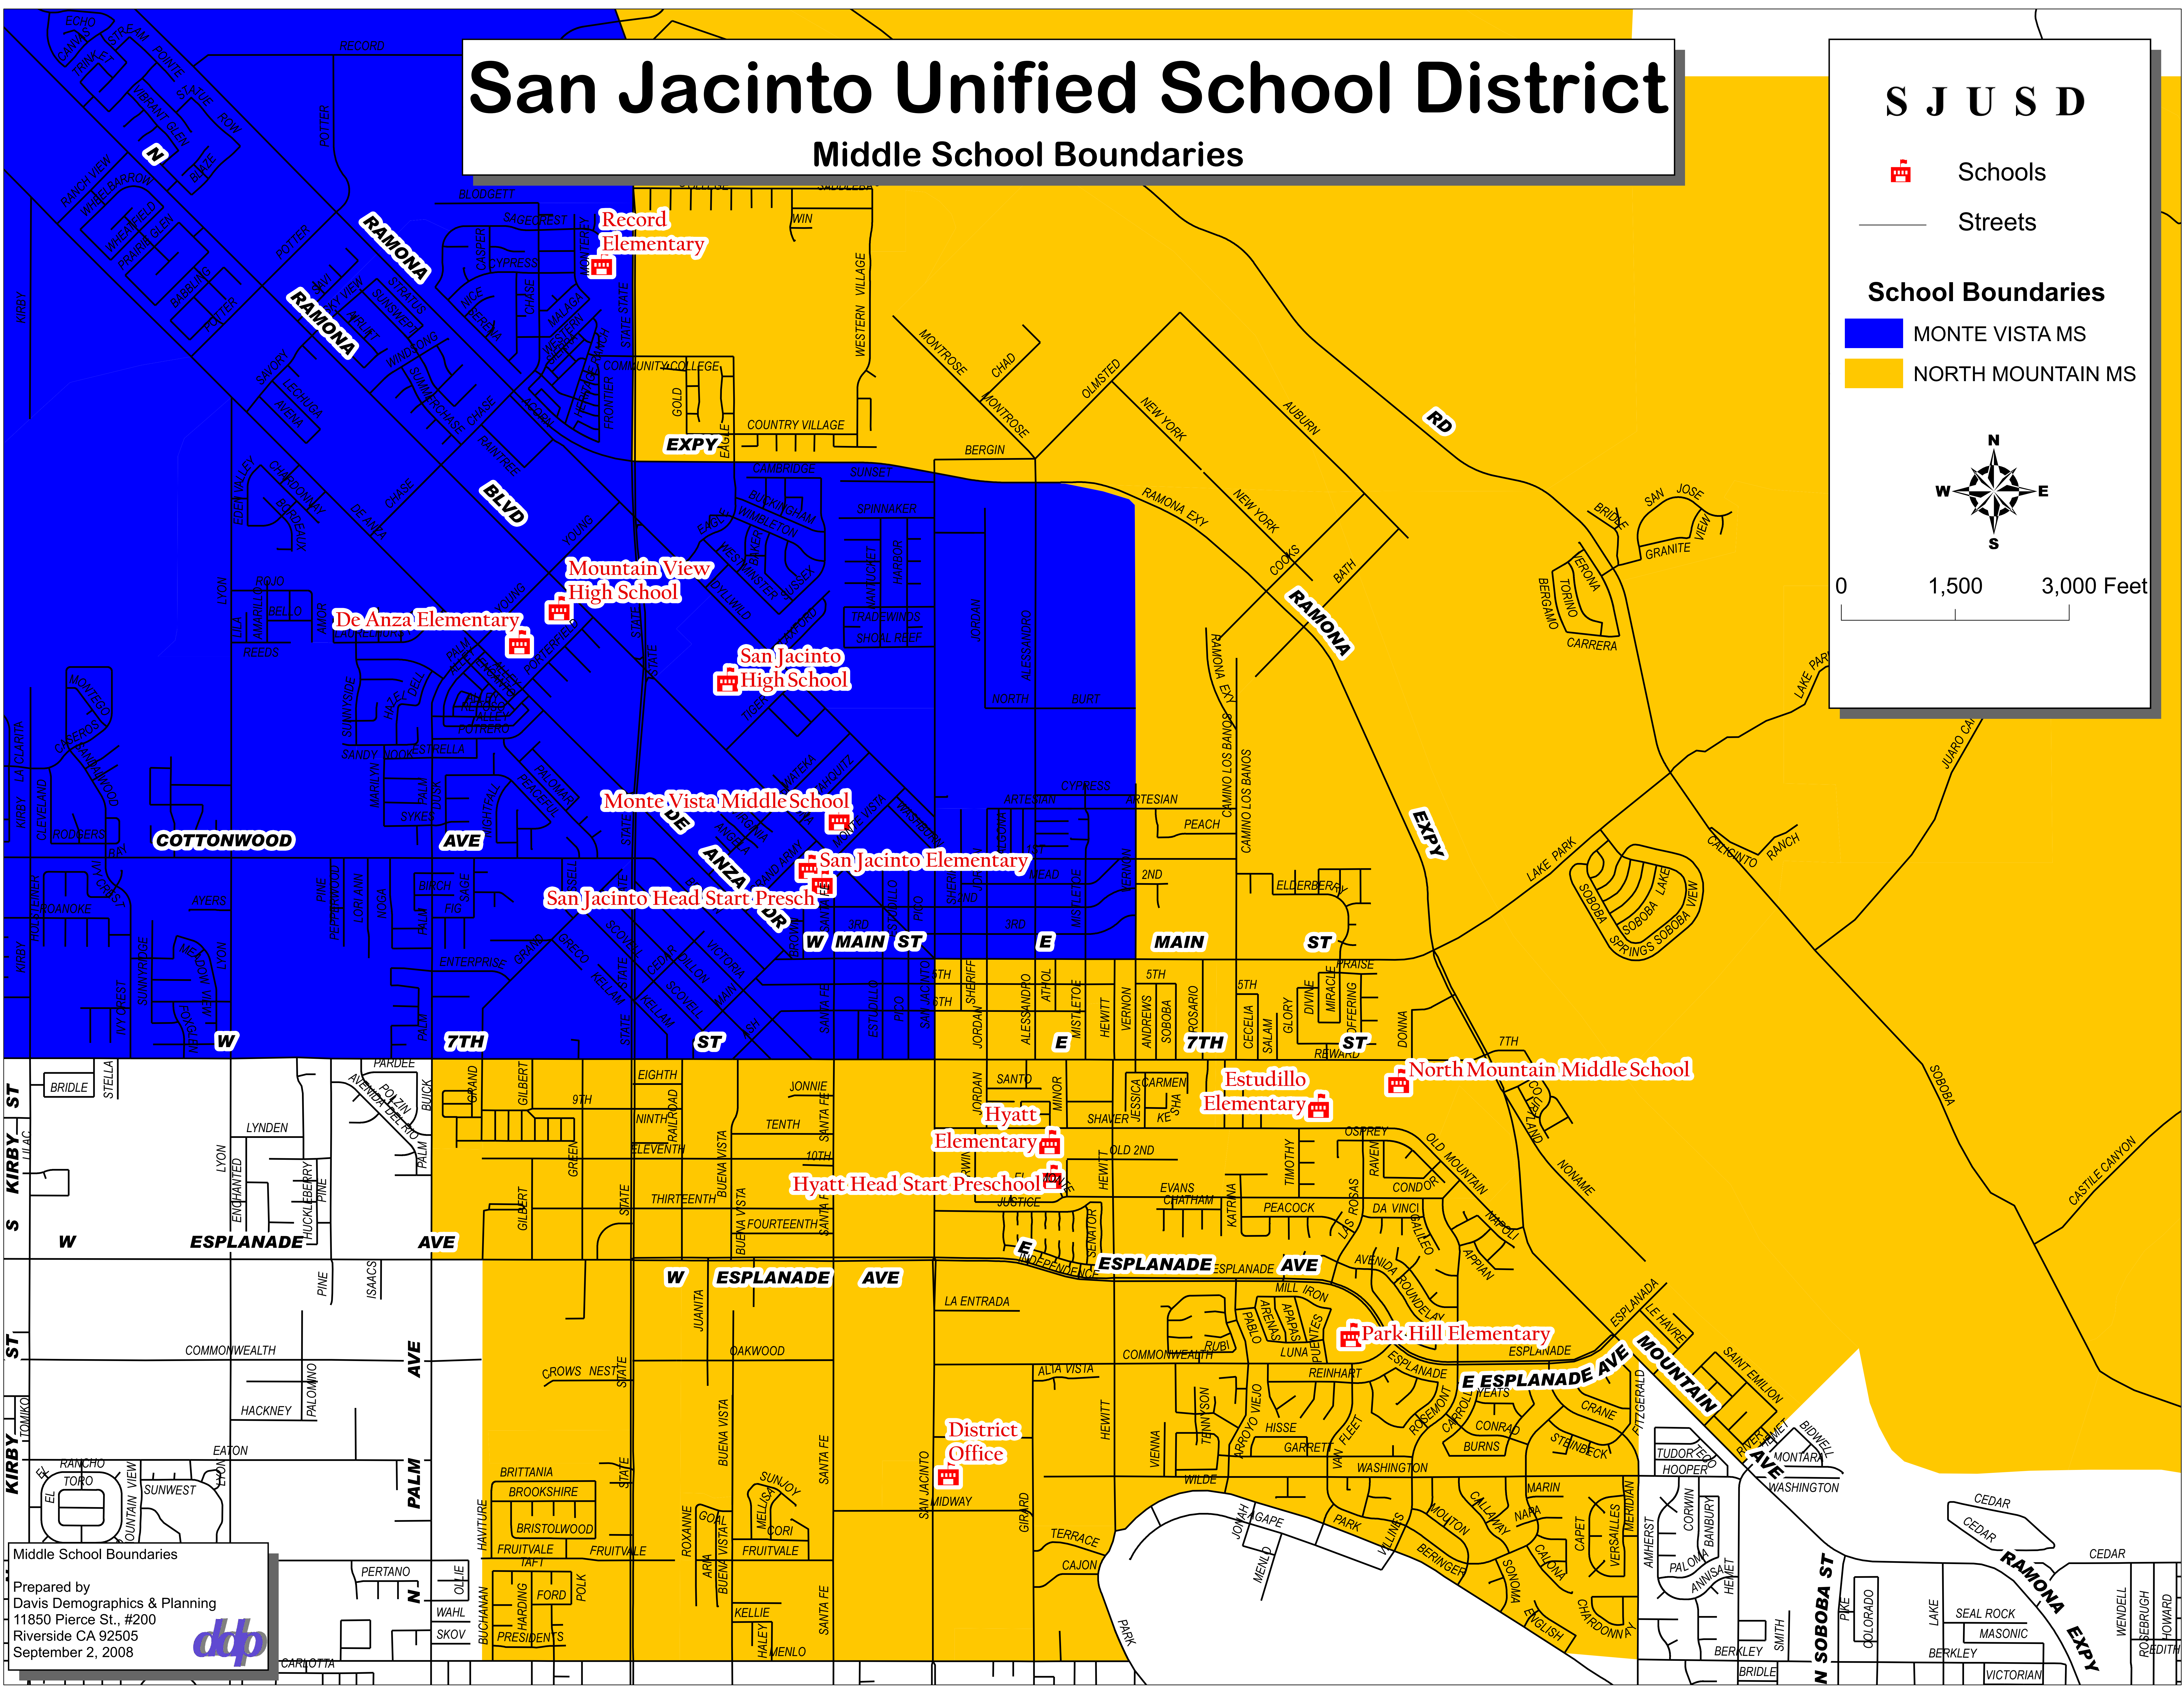

# San Jacinto Unified School District

## Middle School Boundaries

S J U S D

-  Schools
-  Streets

### School Boundaries

-  MONTE VISTA MS
-  NORTH MOUNTAIN MS

0 1,500 3,000 Feet

Middle School Boundaries  
 Prepared by  
 Davis Demographics & Planning  
 11850 Pierce St., #200  
 Riverside CA 92505  
 September 2, 2008