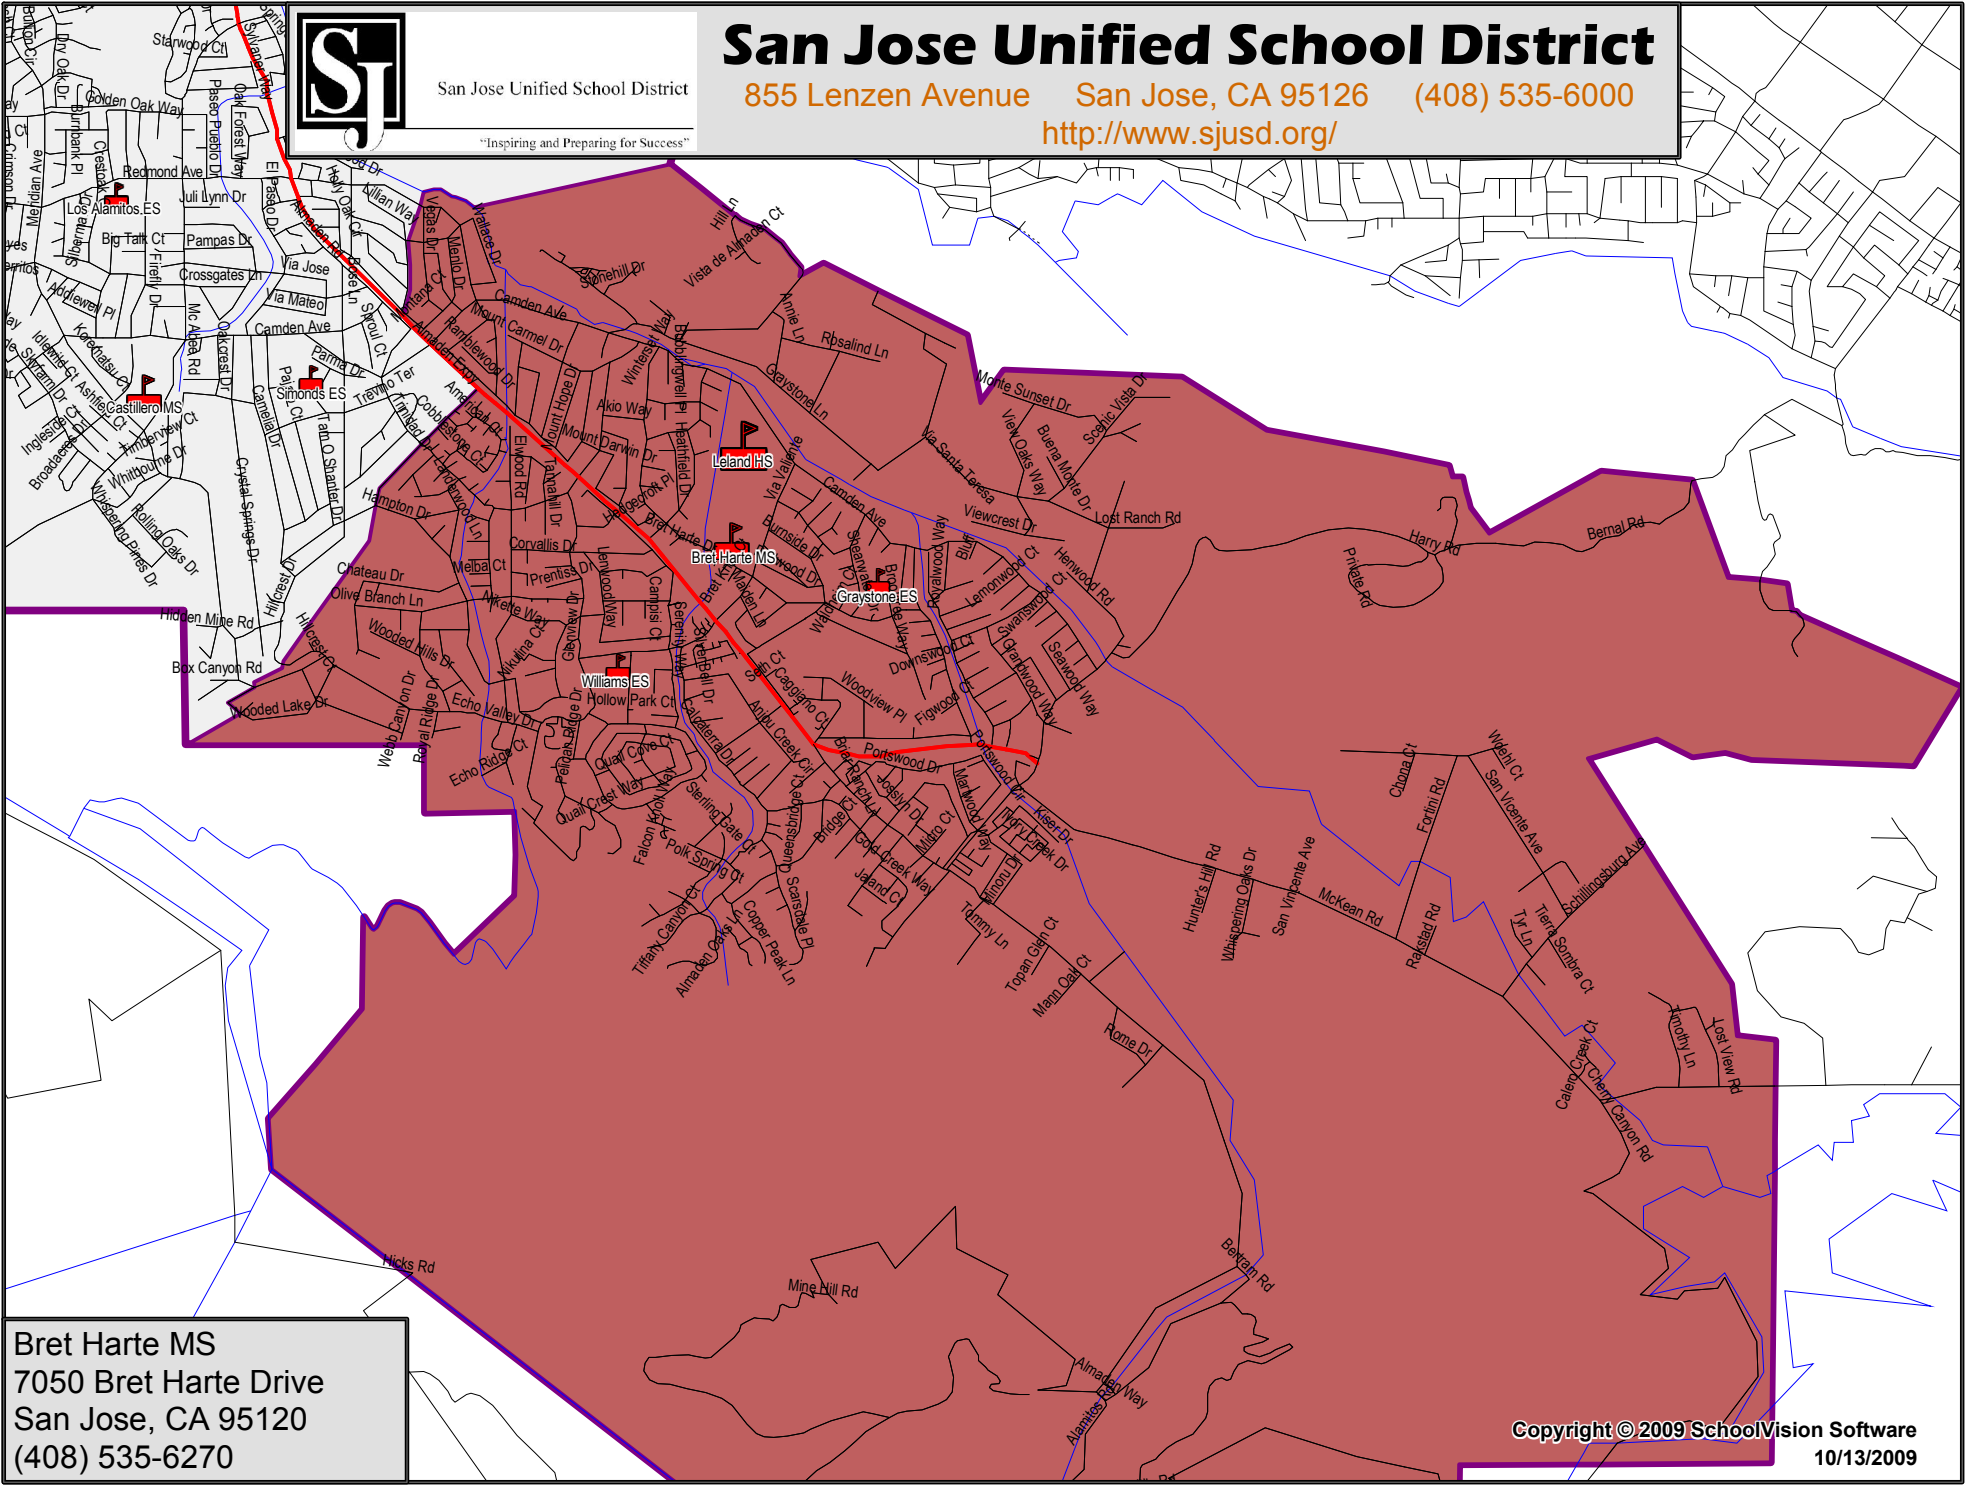

San Jose Unified School District

"Inspiring and Preparing for Success"

San Jose Unified School District

855 Lenzen Avenue San Jose, CA 95126 (408) 535-6000

<http://www.sjUSD.org/>

Bret Harte MS
7050 Bret Harte Drive
San Jose, CA 95120
(408) 535-6270