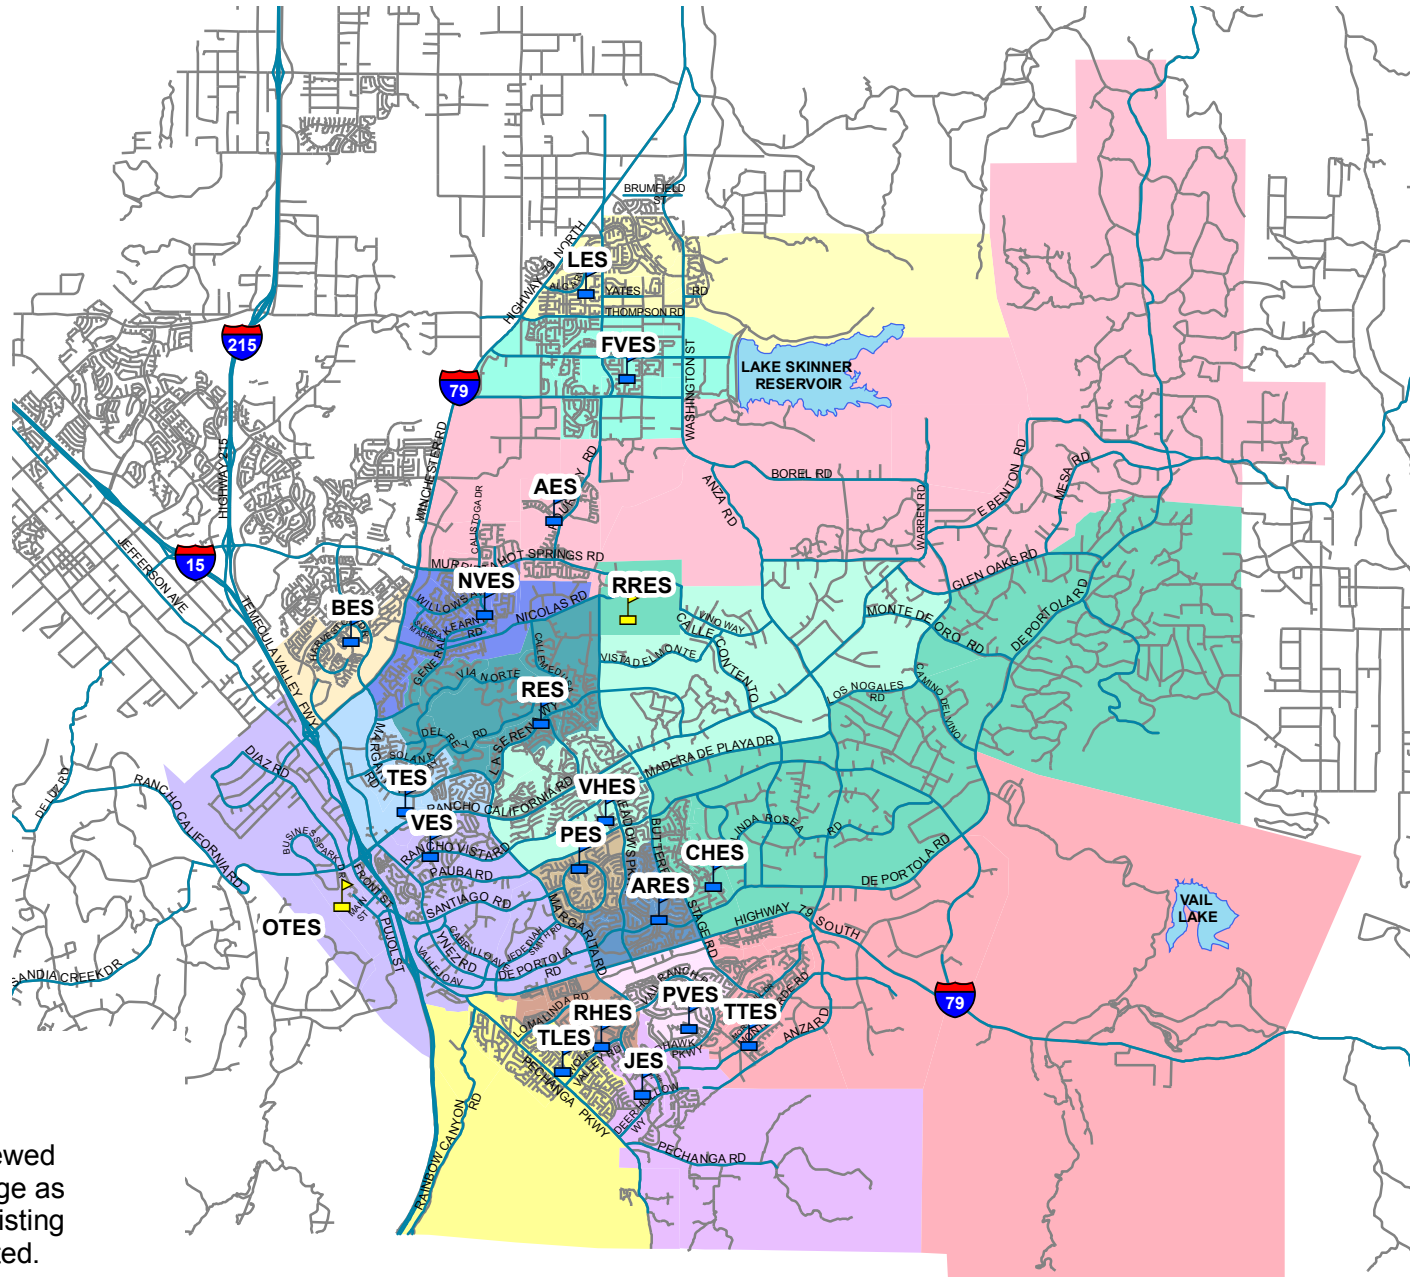

Temecula Valley Unified School District 2009-10 & 2010-11 Elementary School Boundaries

-  Existing Elementary Schools
-  Future Elementary Schools
-  ABBY REINKE ES
-  ALAMOS ES
-  BARNETT ES
-  CROWNE HILL ES
-  FRENCH VALLEY ES
-  JACKSON ES
-  LA VORGNA ES
-  NICOLAS VALLEY ES
-  PALOMA ES
-  PAUBA VALLEY ES
-  RANCHO ES
-  RED HAWK ES
-  TEMECULA ES
-  TEMECULA LUISENO ES
-  TONY TOBIN ES
-  VAIL ES
-  VINTAGE HILLS ES

Attendance Boundaries are reviewed annually and are subject to change as new schools are opened and existing school capacities are evaluated.