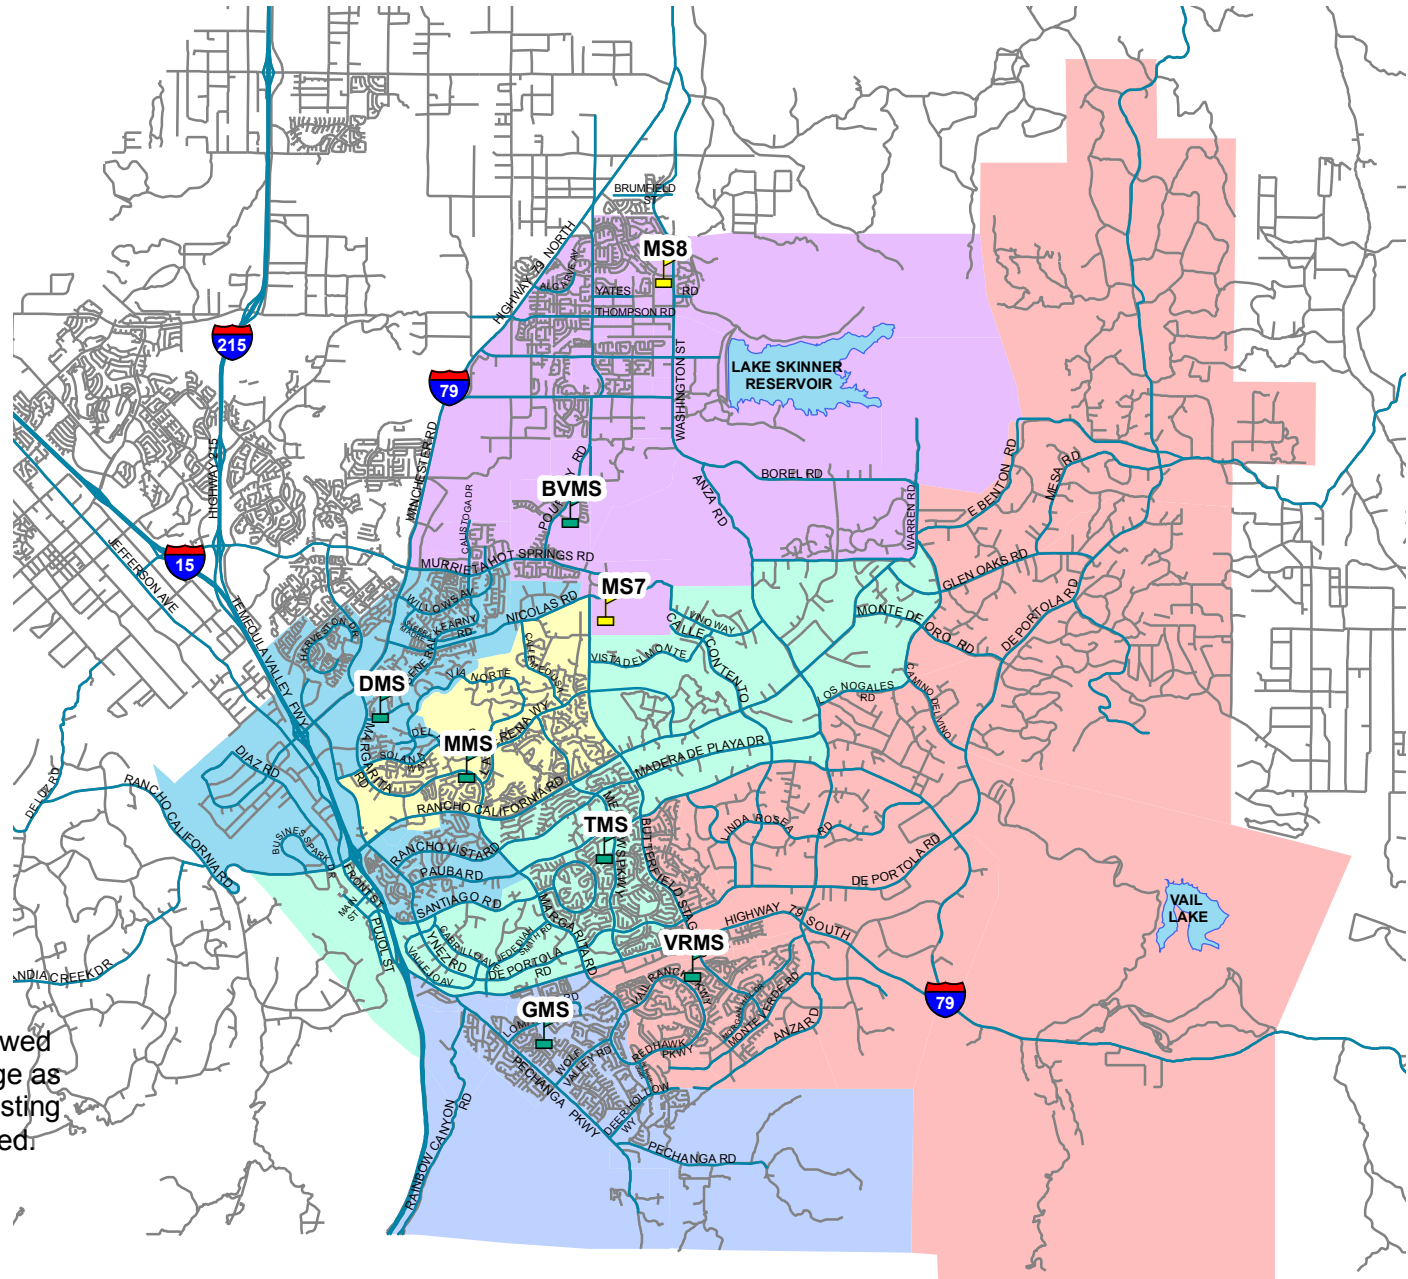

Temecula Valley Unified School District 2009-10 Middle School Boundaries (2010-11 MS Boundaries still under consideration)

- Existing Middle Schools
- Future Middle Schools
- BELLA VISTA MIDDLE
- DAY MIDDLE
- GARDNER MIDDLE
- MARGARITA MIDDLE
- TEMECULA MIDDLE
- VAIL RANCH MIDDLE

Attendance Boundaries are reviewed annually and are subject to change as new schools are opened and existing school capacities are evaluated.