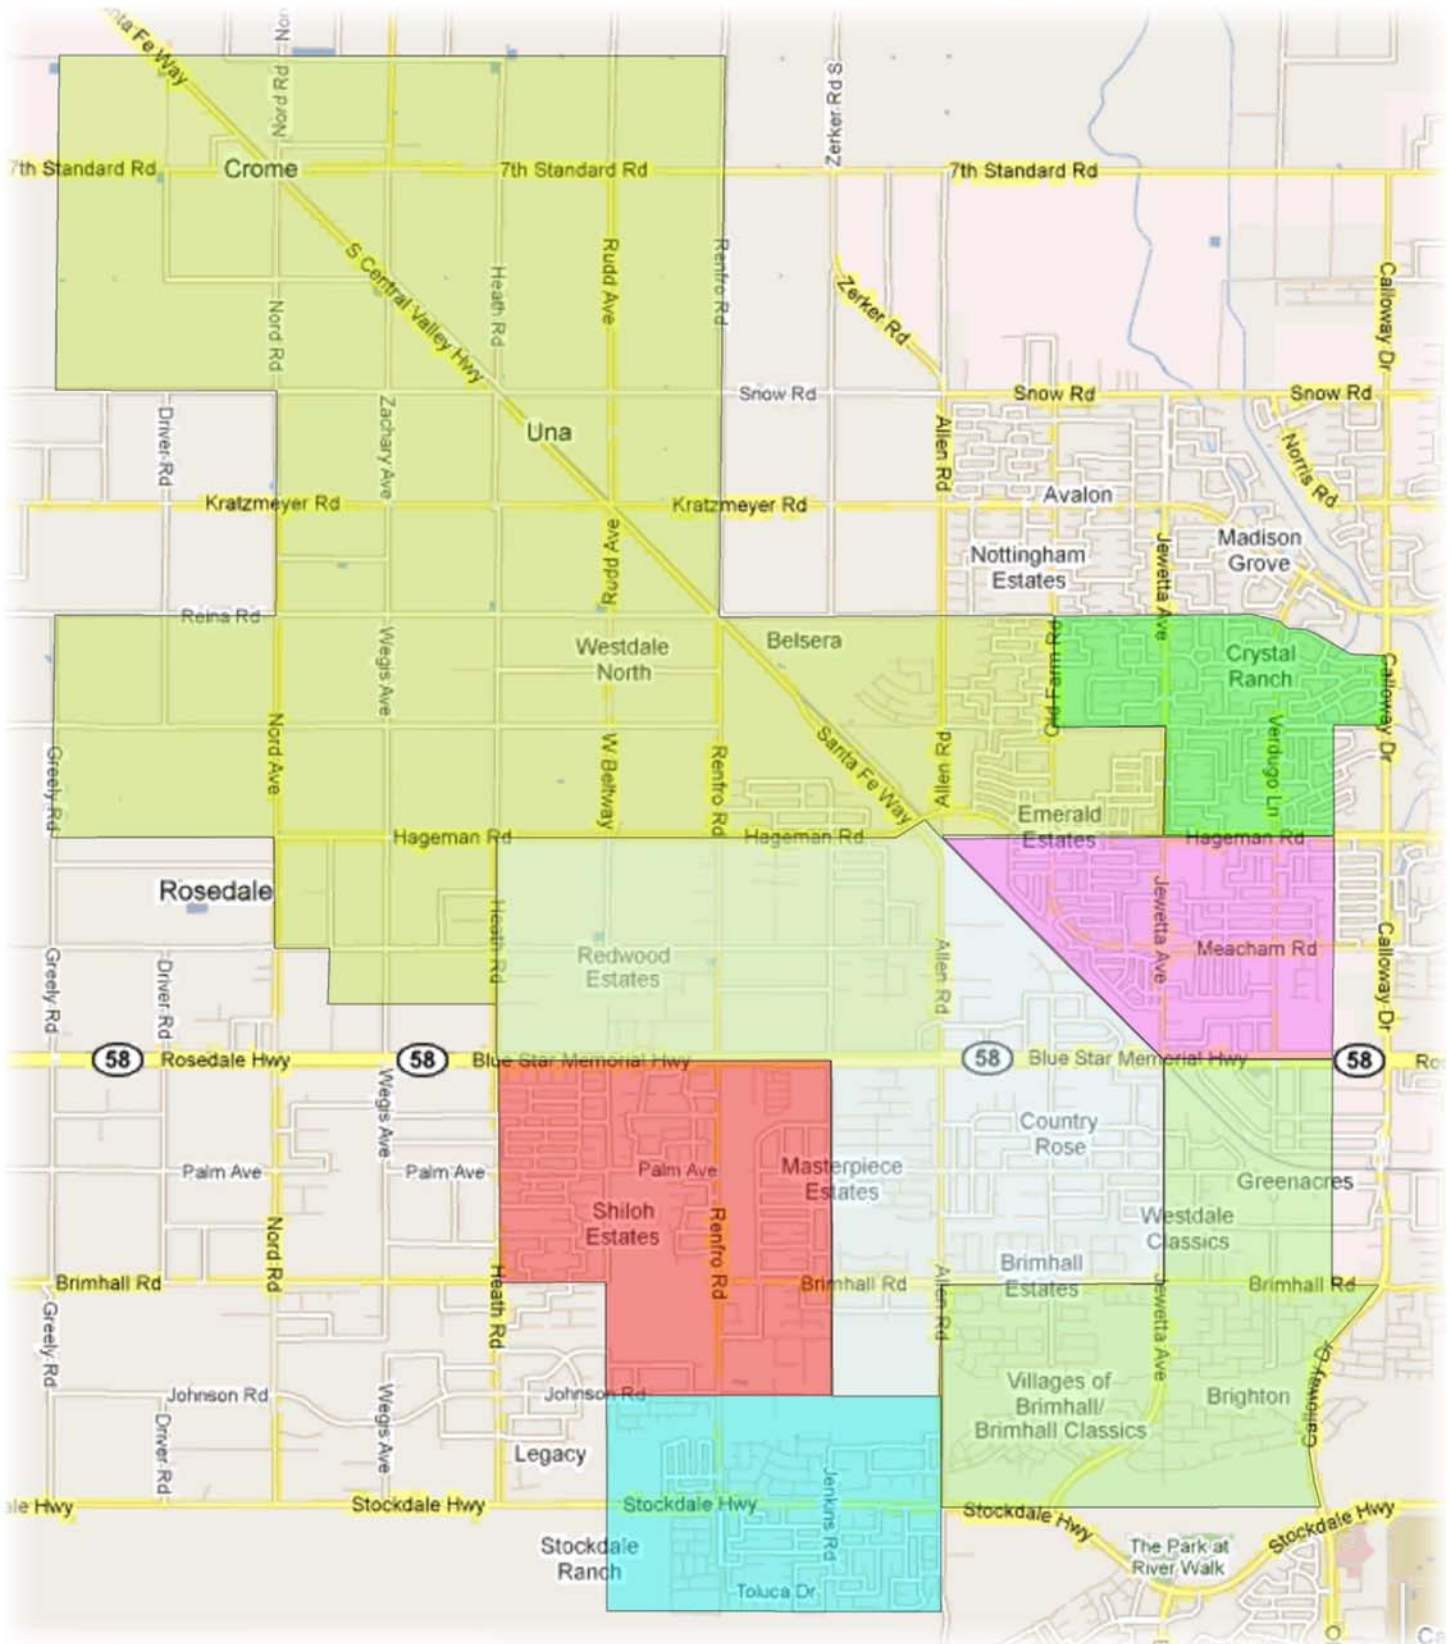

# ROSEDALE UNION SCHOOL DISTRICT BOUNDARIES

- |  |  |   |
|--|--|---|
|  DEL RIO ELEMENTRY      |  AMERICAN ELEMENTRY |  ALMONDALE ELEMENTRY |
|  CENTENNIAL ELEMENTRY   |  ROSEDALE NORTH     |   |
|  INDEPENDENCE ELEMENTRY |  PATRIOT ELEMENTRY  |   |