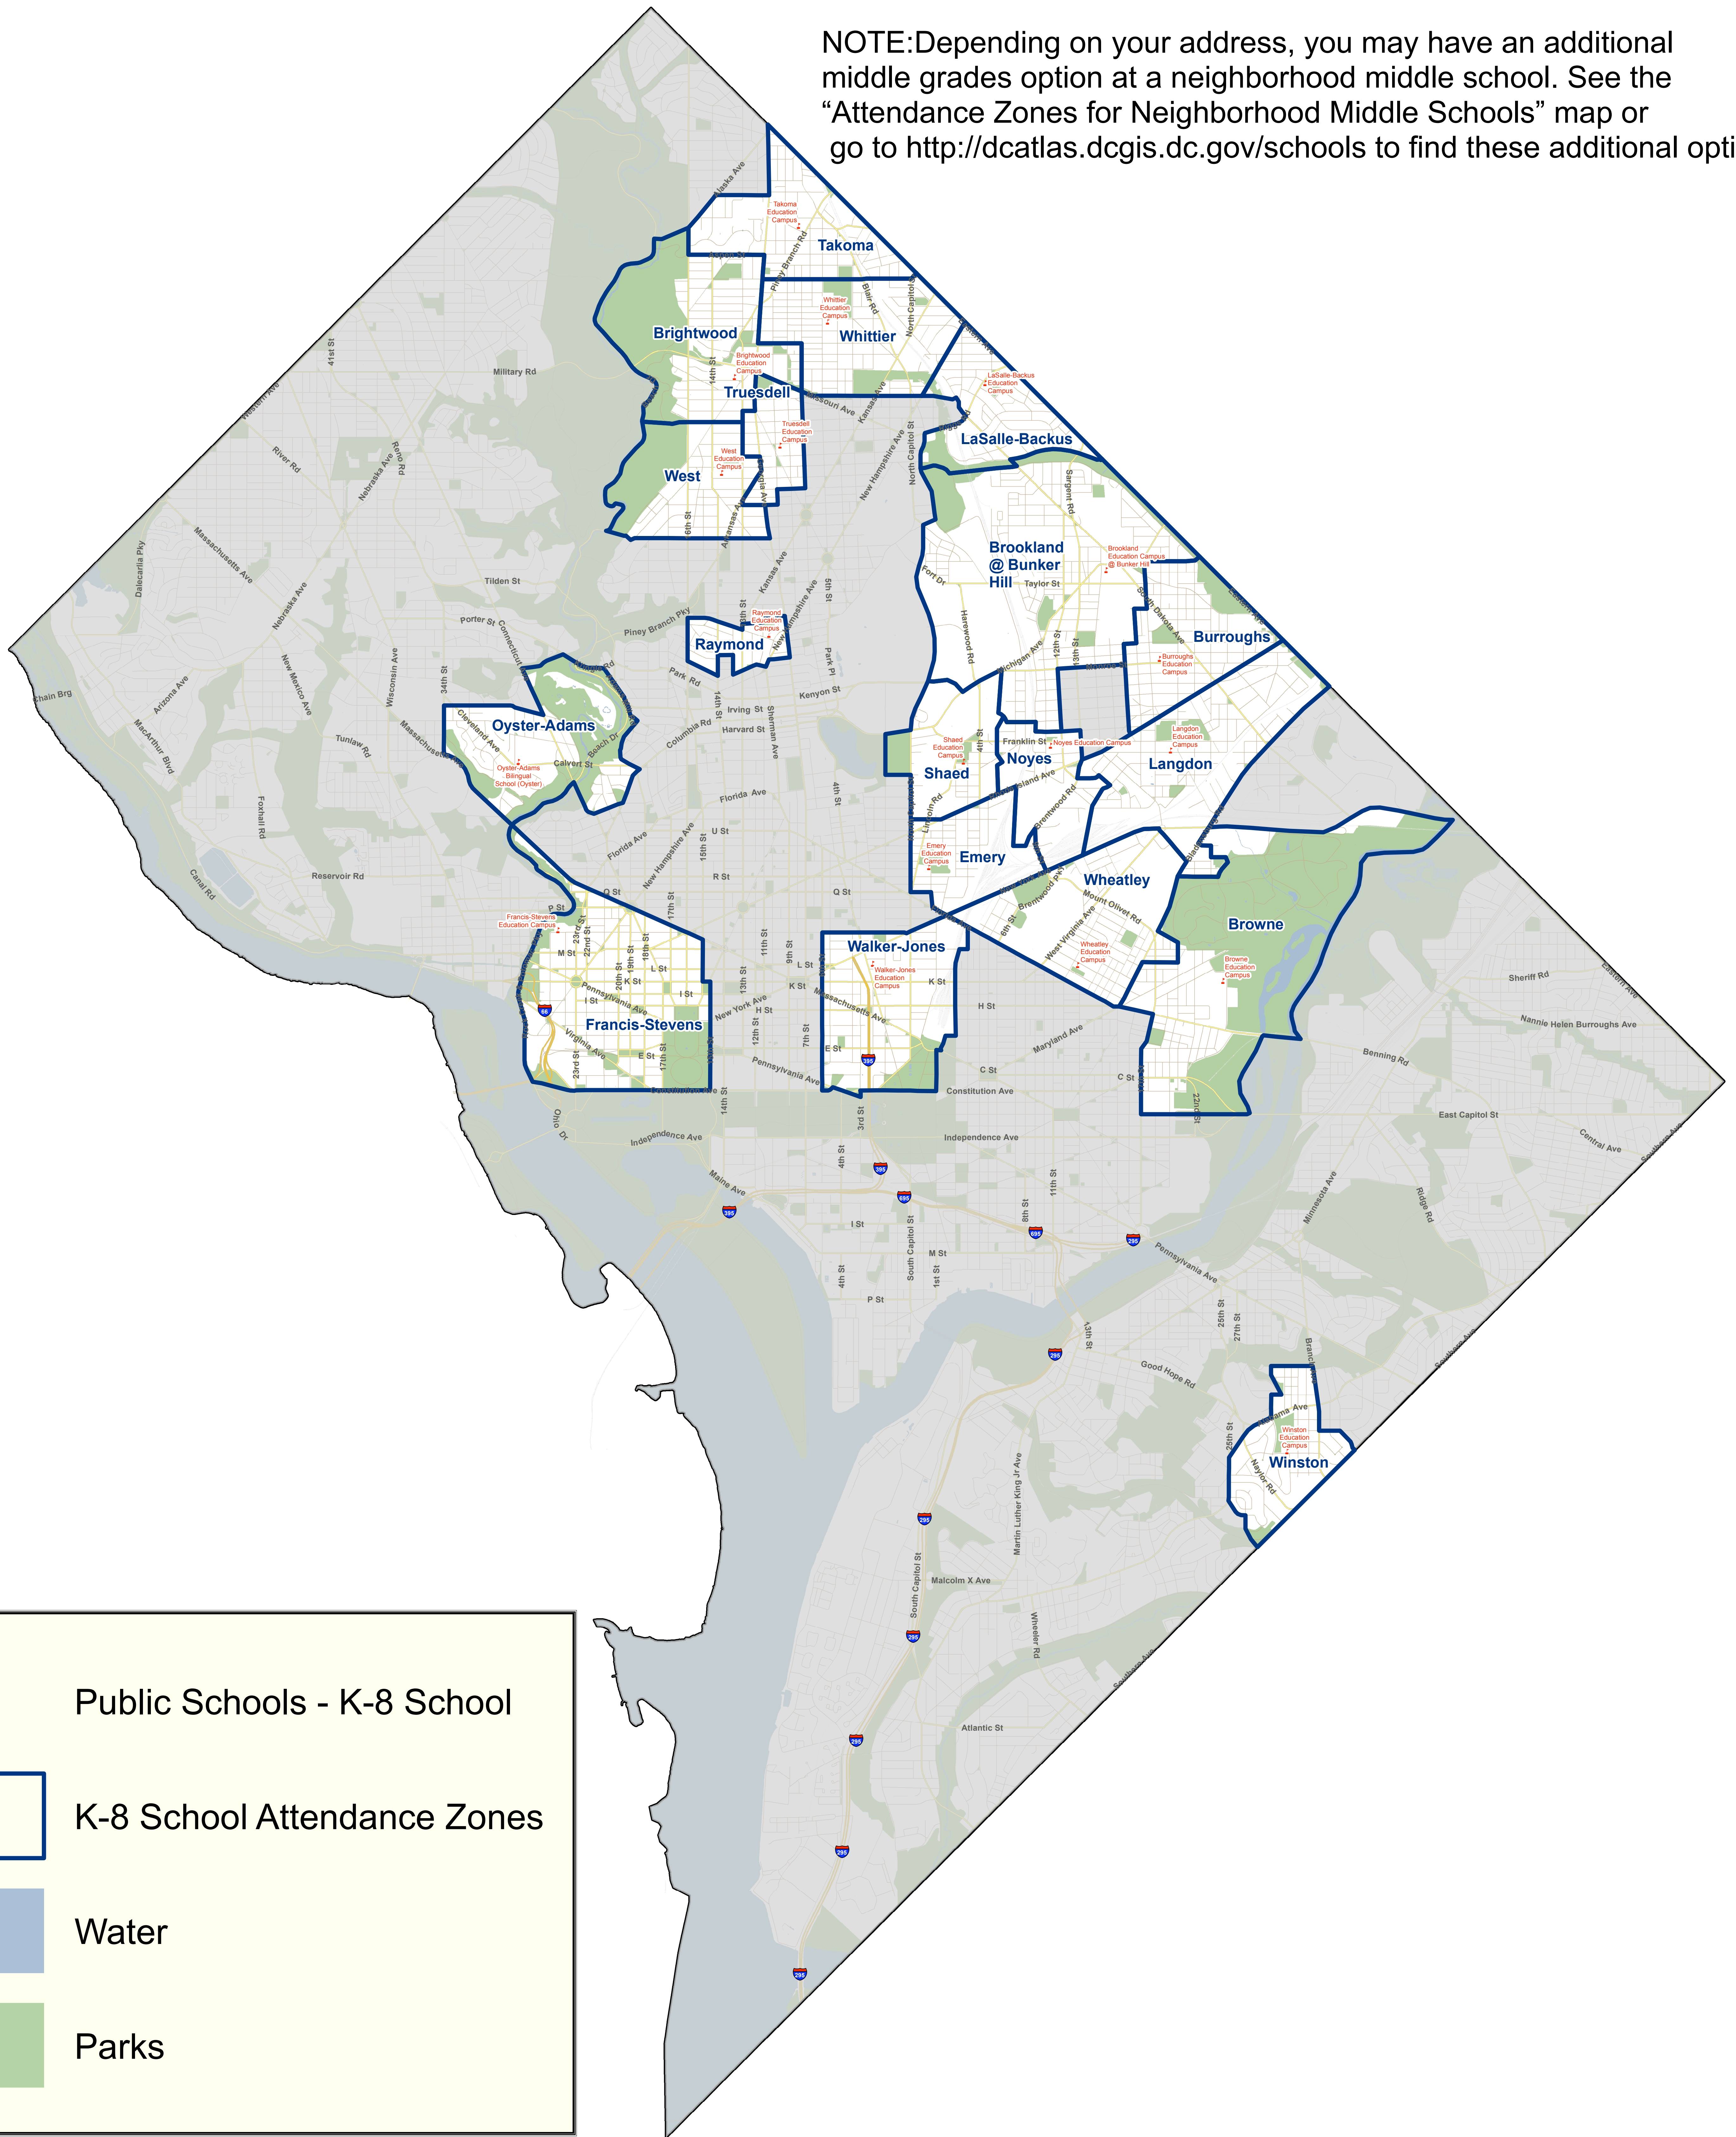

Attendance Zones for Neighborhood K-8 Schools

NOTE: Depending on your address, you may have an additional middle grades option at a neighborhood middle school. See the "Attendance Zones for Neighborhood Middle Schools" map or go to <http://dcatlas.dcgis.dc.gov/schools> to find these additional options.

	Public Schools - K-8 School
	K-8 School Attendance Zones
	Water
	Parks

1 inch = 0.4 miles

Scale: 1:25,522

Source:
Office of the Chief Technology Officer (OCTO)

Prepared by: DC GIS

Date: September 8, 2009

Coordinate System:
NAD 1983 StatePlane Maryland FIPS 1900

Information on this map is for illustration only. The user acknowledges and agrees that the use of this information is at the sole risk of the user. No endorsement, liability, or responsibility for information or opinions expressed are assumed or accepted by any agency of the District of Columbia Government.