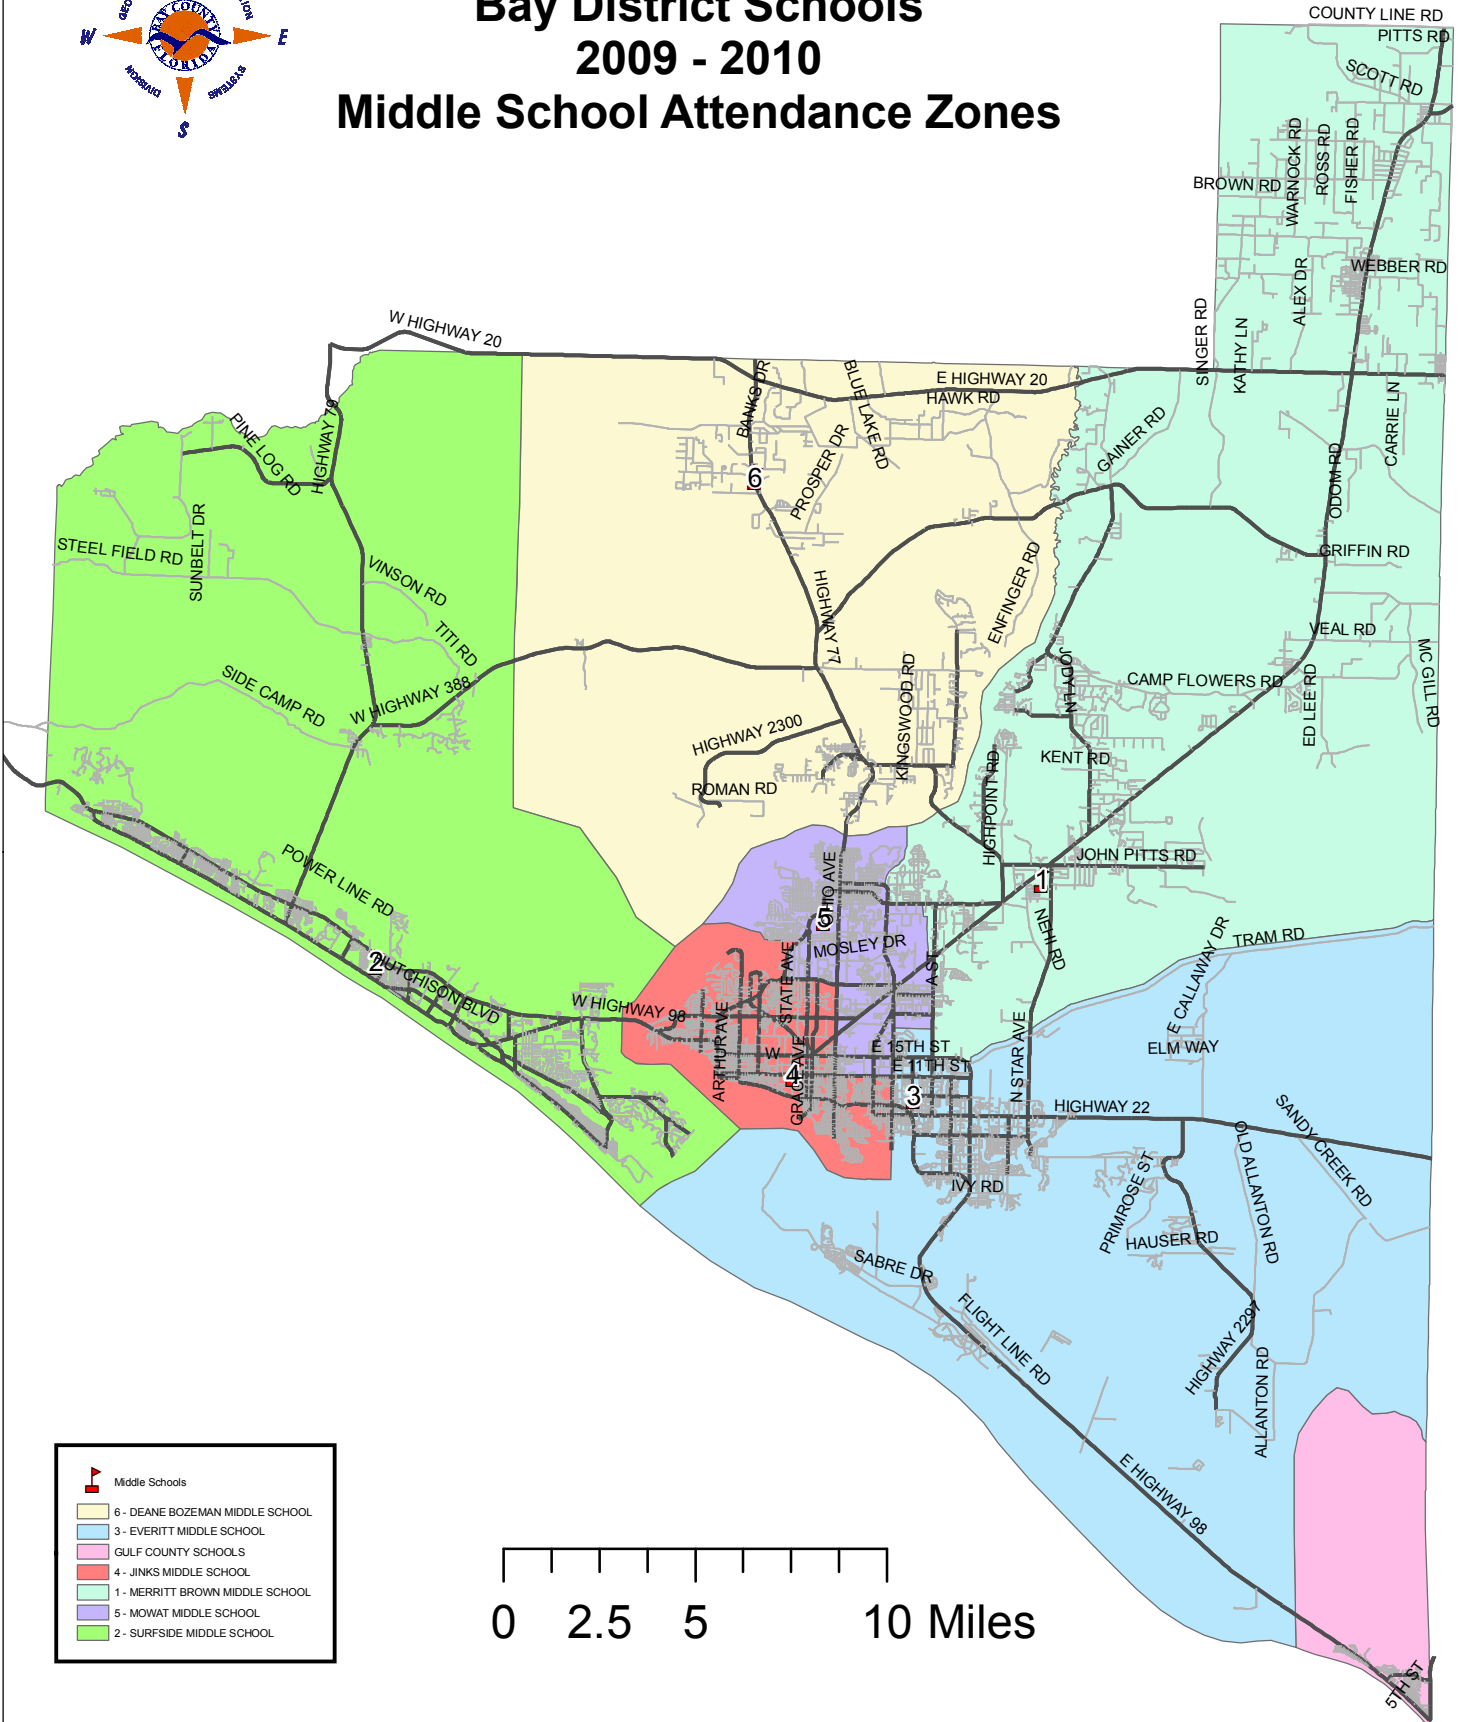

# Bay District Schools 2009 - 2010 Middle School Attendance Zones

- |  |                                 |
|--|---------------------------------|
|  | Middle Schools                  |
|  | 6 - DEANE BOZEMAN MIDDLE SCHOOL |
|  | 3 - EVERITT MIDDLE SCHOOL       |
|  | GULF COUNTY SCHOOLS             |
|  | 4 - JINKS MIDDLE SCHOOL         |
|  | 1 - MERRITT BROWN MIDDLE SCHOOL |
|  | 5 - MOWAT MIDDLE SCHOOL         |
|  | 2 - SURFSIDE MIDDLE SCHOOL      |

0    2.5    5    10 Miles