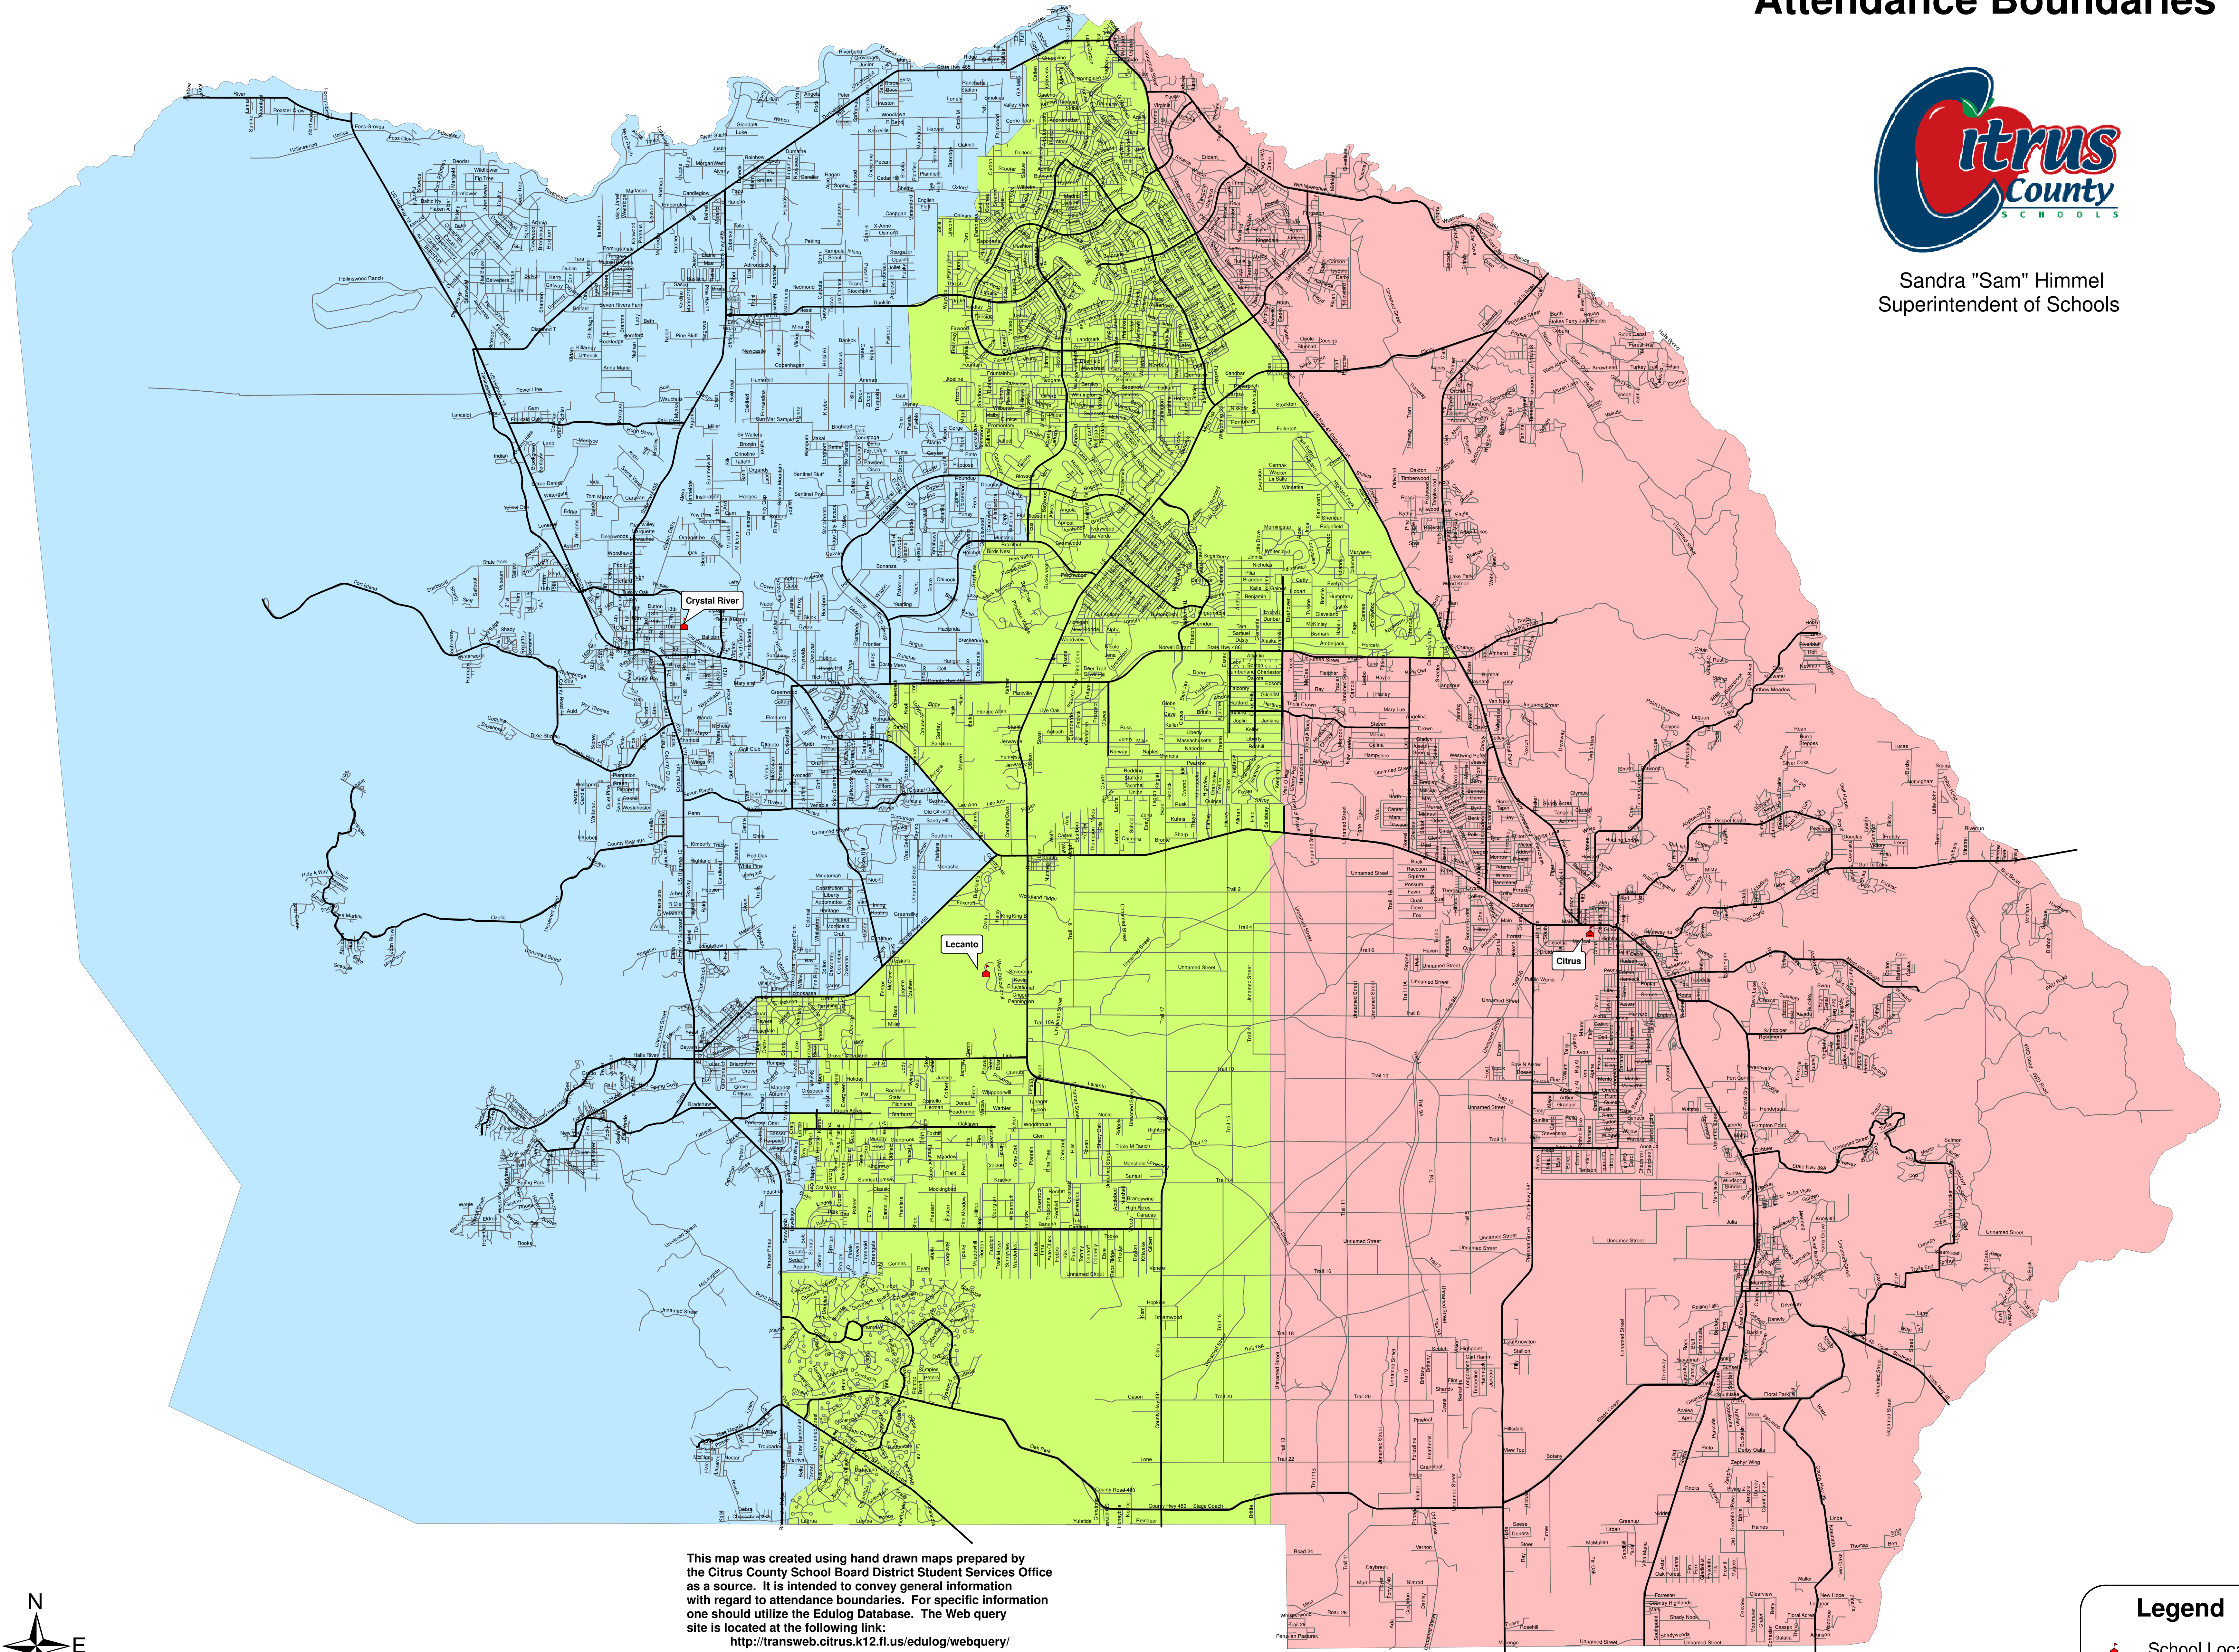

Citrus County High School Attendance Boundaries

Sandra "Sam" Himmel
Superintendent of Schools

Prepared By: Citrus County Community Development Division,
Graphics / Mapping Section 10-04-2006

Prepared For: Citrus County Schools Department of
Planning and Growth Management

Questions concerning this map should be directed to:

Department of Planning and Growth Management
2575 S. Panther Pride Drive
Lecanto, FL 34461

352-746-3960

Legend

- School Location
- Major Roads
- Lecanto
- Citrus
- Crystal River