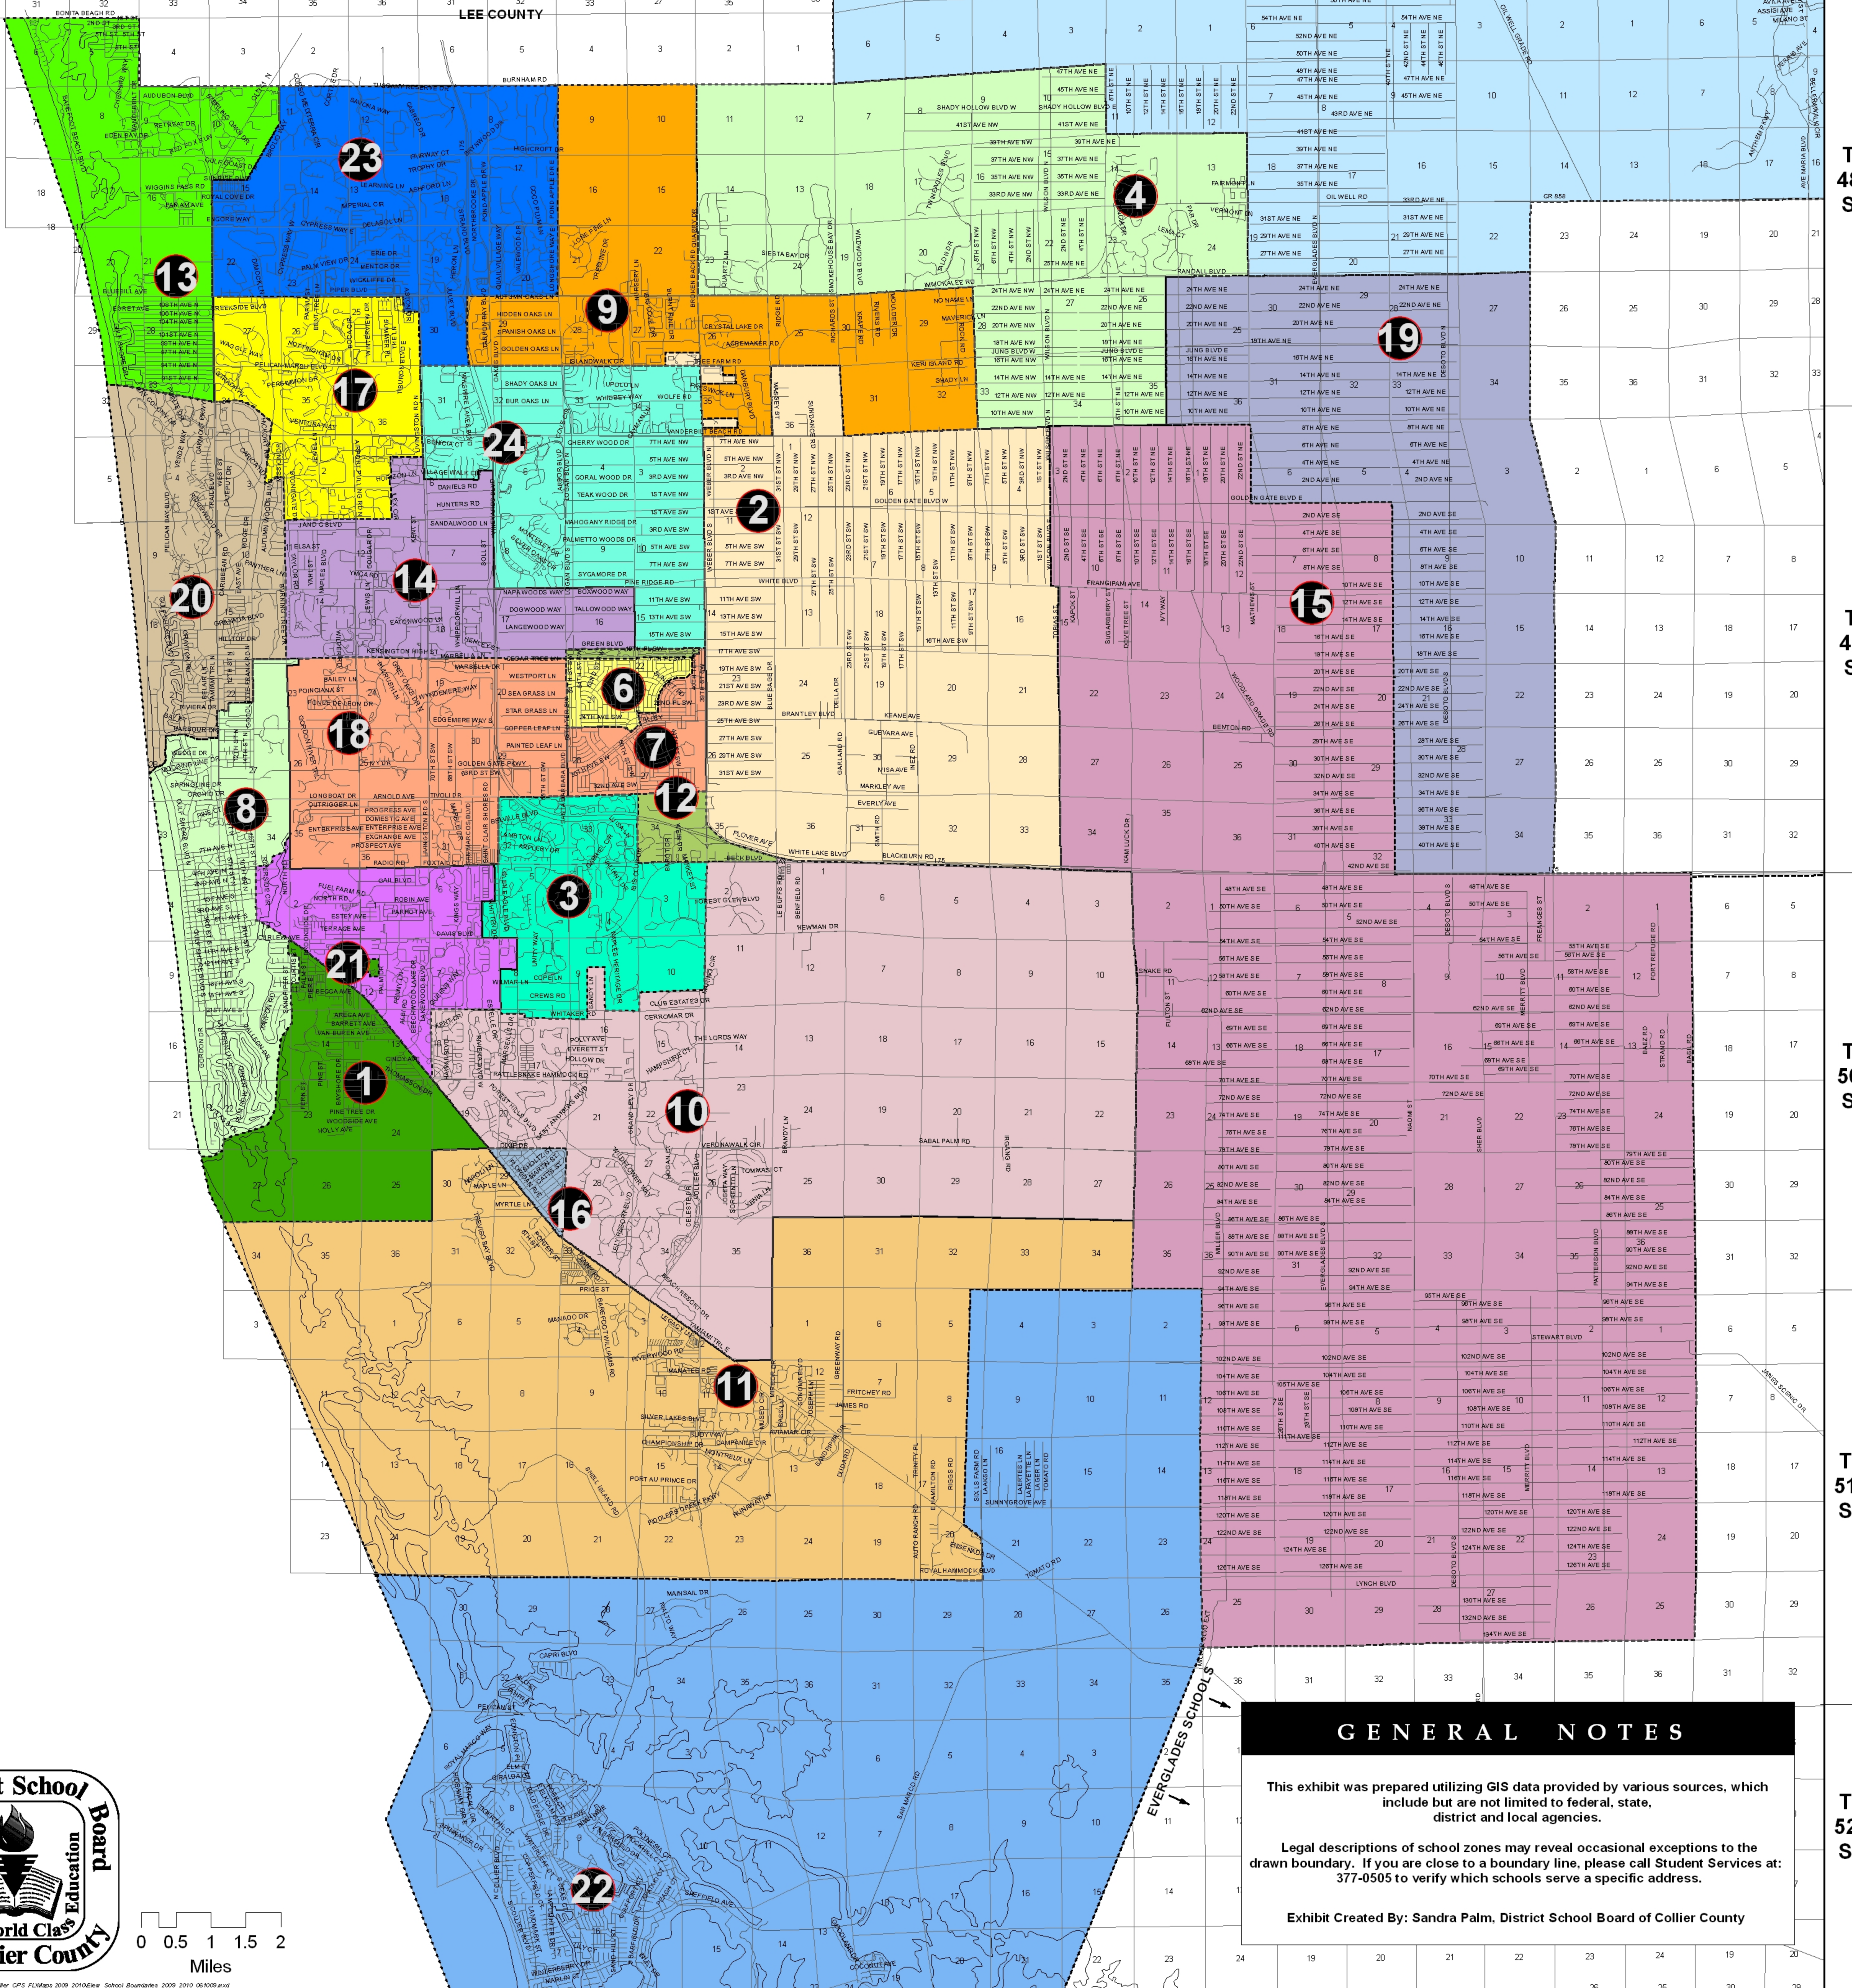

ELEMENTARY SCHOOL ATTENDANCE ZONES EFFECTIVE 2009-2010

R 25 E

R 26 E

R 27 E

R 28 E

- | | | |
|-------------------------|-----------------------|-----------------------------|
| 1 AVALON | 9 LAUREL OAK | 17 PELICAN MARSH |
| 2 BIG CYPRESS | 10 LELY | 18 POINCIANA |
| 3 CALUSA PARK | 11 MANATEE | 19 SABAL PALM |
| 4 CORKSCREW | 12 MIKE DAVIS | 20 SEAGATE |
| 5 ESTATES | 13 NAPLES PARK | 21 SHADOWLAWN |
| 6 GOLDEN GATE | 14 OSCEOLA | 22 TOMMIE BARFIELD |
| 7 GOLDEN TERRACE | 15 PALMETTO | 23 VETERANS MEMORIAL |
| 8 LAKE PARK | 16 PARKSIDE | 24 VINEYARDS |

GENERAL NOTES

This exhibit was prepared utilizing GIS data provided by various sources, which include but are not limited to federal, state, district and local agencies.

Legal descriptions of school zones may reveal occasional exceptions to the drawn boundary. If you are close to a boundary line, please call Student Services at: 377-0505 to verify which schools serve a specific address.

Exhibit Created By: Sandra Palm, District School Board of Collier County

0 0.5 1 1.5 2 Miles