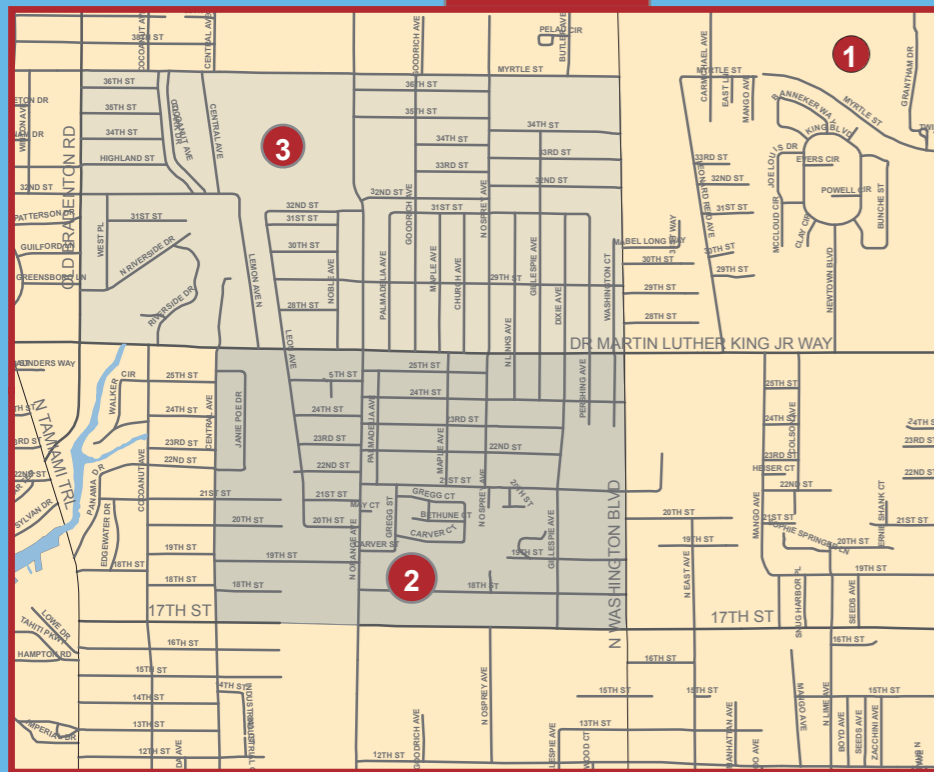

MIDDLE SCHOOL ZONES

1. Booker
2. McIntosh**
3. Brookside**
4. Sarasota
5. Laurel Nokomis
6. Venice
7. Heron Creek
8. Woodland
9. L.A. Ainger (Charlotte County)

** Attendance zone includes areas in the Inset Area Map

Inset Area**

Manasota Key and the area south of Manasota Beach Road is zoned to L.A. Ainger Middle School in Charlotte County.

SARASOTA COUNTY SCHOOLS

These are the current middle school attendance zones. Please be advised that the School Board of Sarasota County, Florida, has the authority to redraw school attendance areas (Florida Statute 1001.42) at any time with reasonable notice. Accordingly, the School Board cannot guarantee that any attendance area will remain the same.