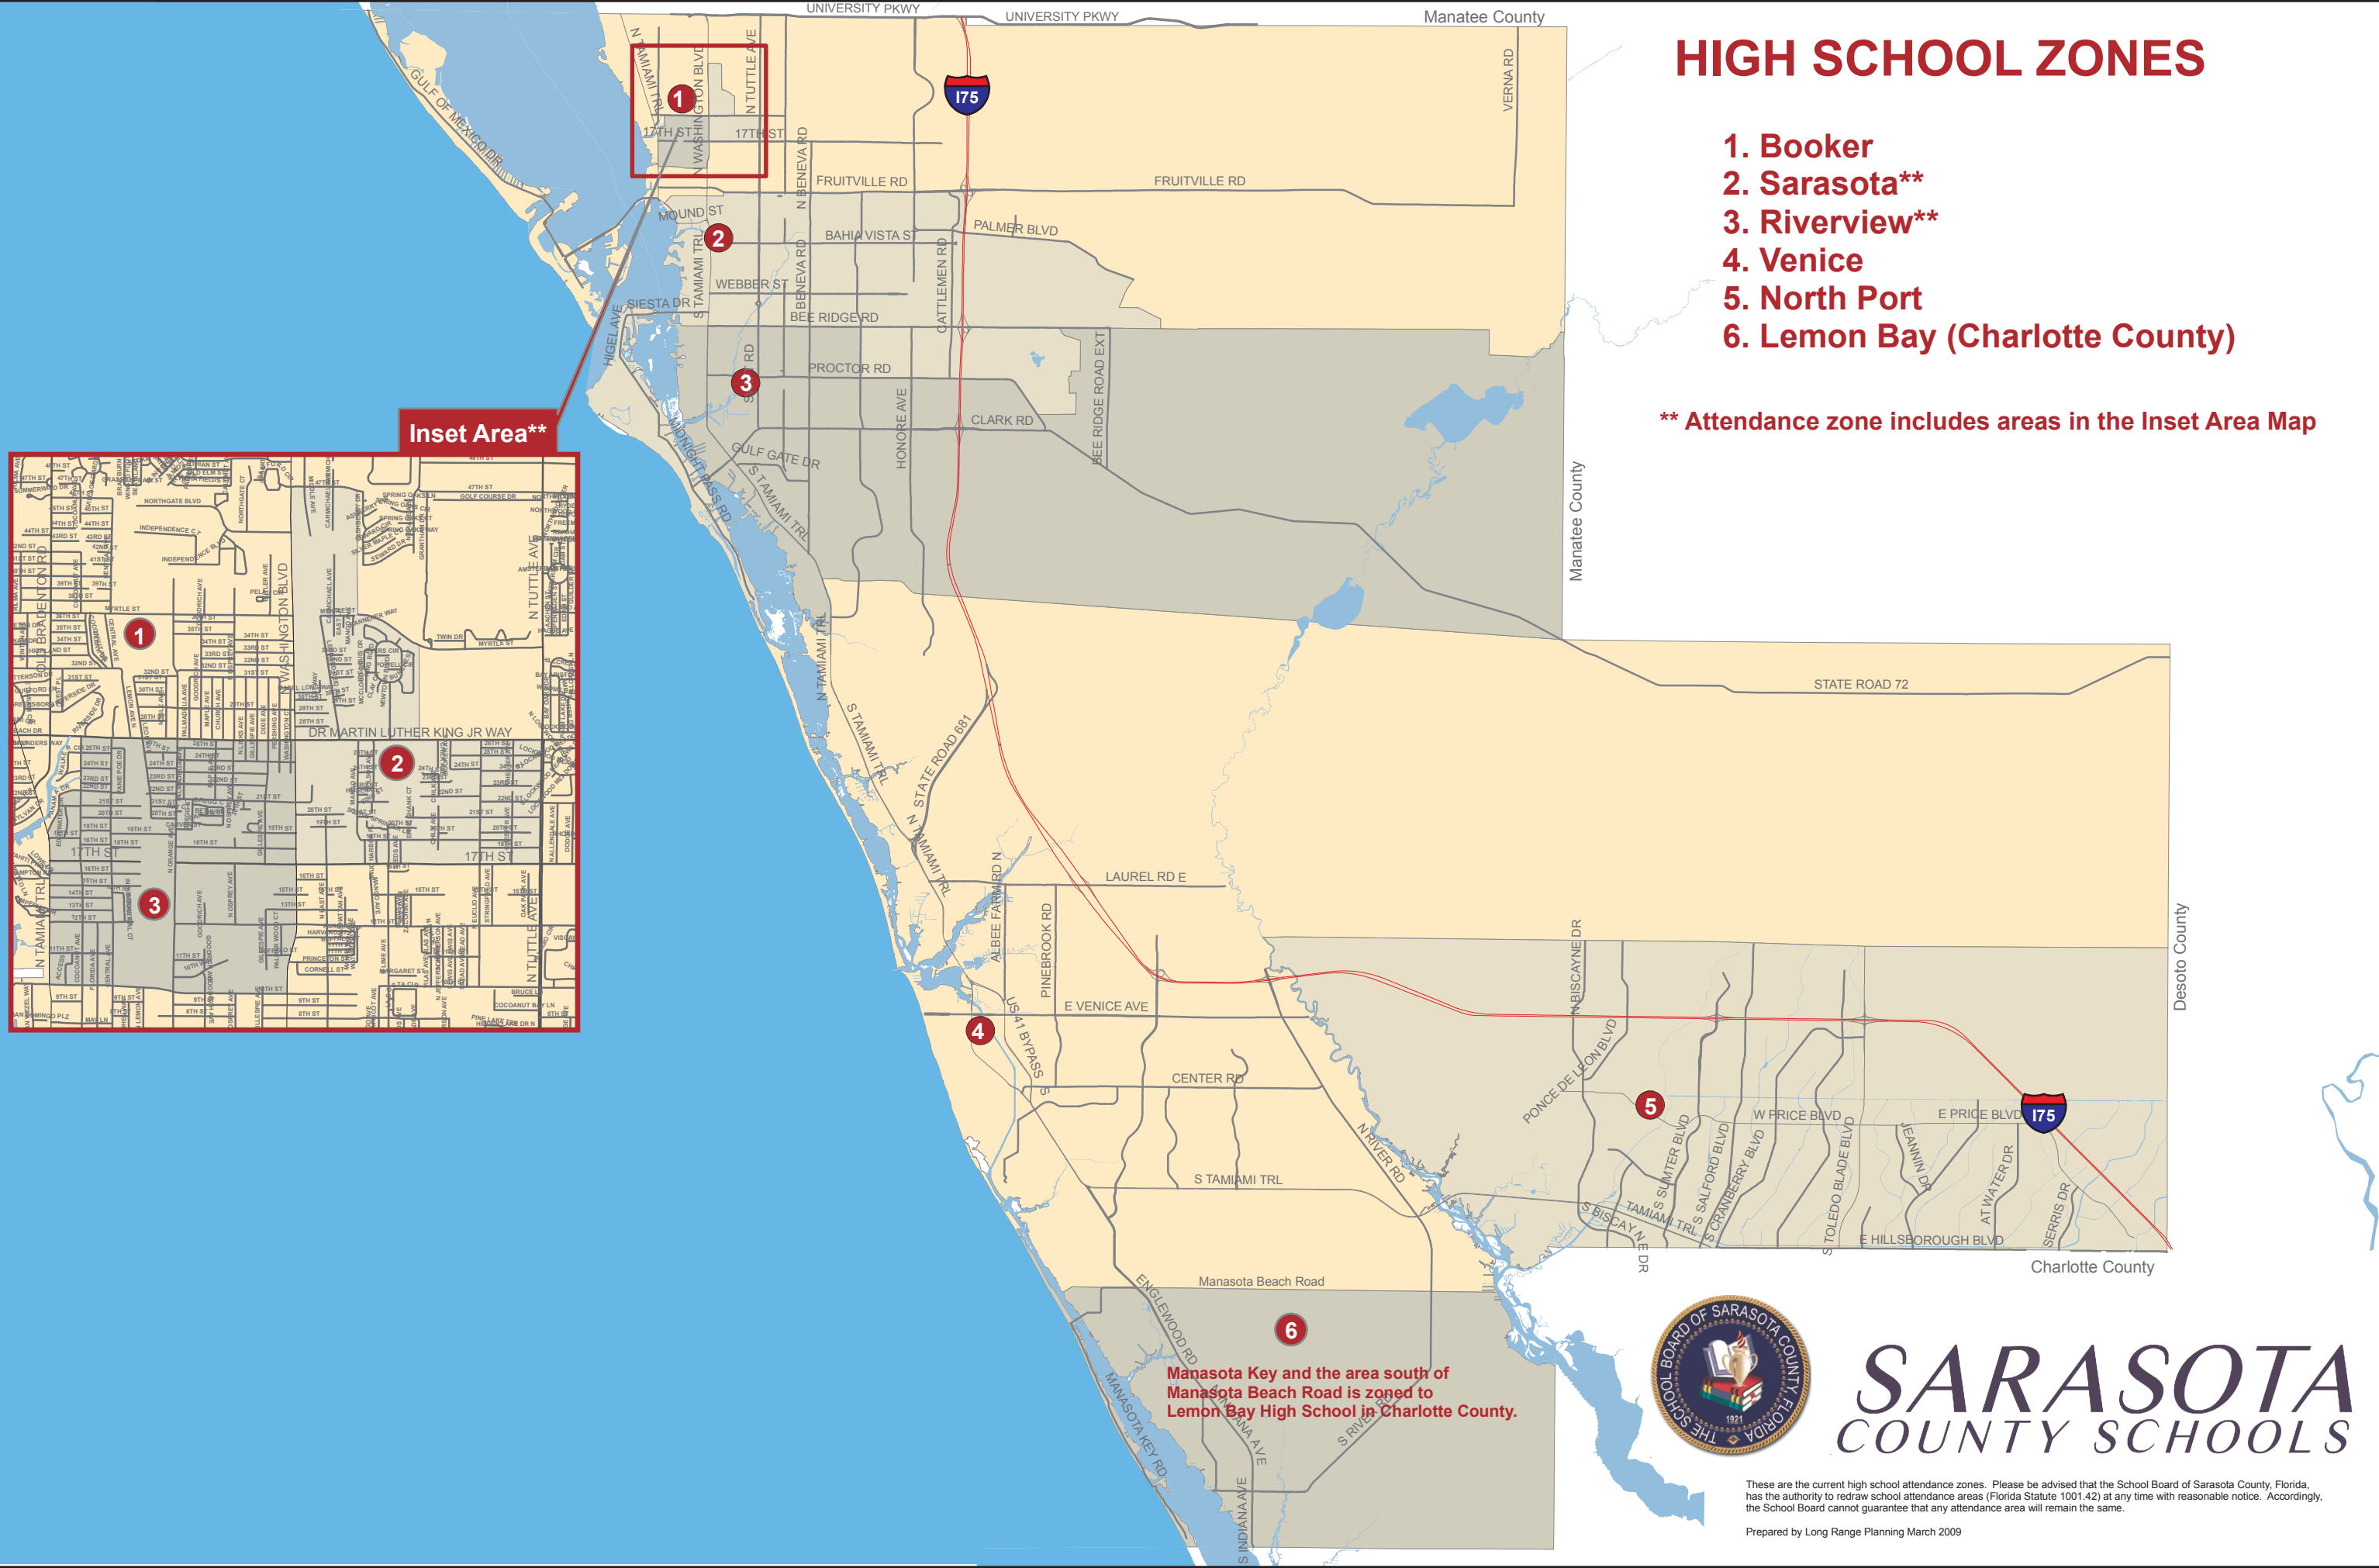

HIGH SCHOOL ZONES

1. Booker
2. Sarasota**
3. Riverview**
4. Venice
5. North Port
6. Lemon Bay (Charlotte County)

** Attendance zone includes areas in the Inset Area Map

Inset Area**

Manasota Key and the area south of Manasota Beach Road is zoned to Lemon Bay High School in Charlotte County.

SARASOTA COUNTY SCHOOLS

These are the current high school attendance zones. Please be advised that the School Board of Sarasota County, Florida, has the authority to redraw school attendance areas (Florida Statute 1001.42) at any time with reasonable notice. Accordingly, the School Board cannot guarantee that any attendance area will remain the same.