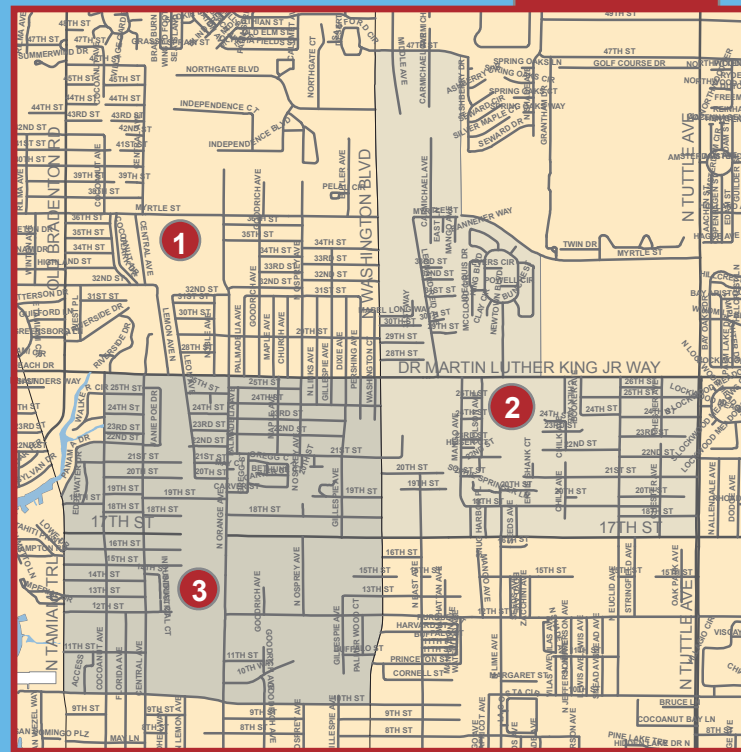

HIGH SCHOOL ZONES

1. Booker
2. Sarasota**
3. Riverview**
4. Venice
5. North Port
6. Lemon Bay (Charlotte County)

** Attendance zone includes areas in the Inset Area Map

Inset Area**

Manasota Key and the area south of Manasota Beach Road is zoned to Lemon Bay High School in Charlotte County.

SARASOTA COUNTY SCHOOLS

These are the current high school attendance zones. Please be advised that the School Board of Sarasota County, Florida, has the authority to redraw school attendance areas (Florida Statute 1001.42) at any time with reasonable notice. Accordingly, the School Board cannot guarantee that any attendance area will remain the same.