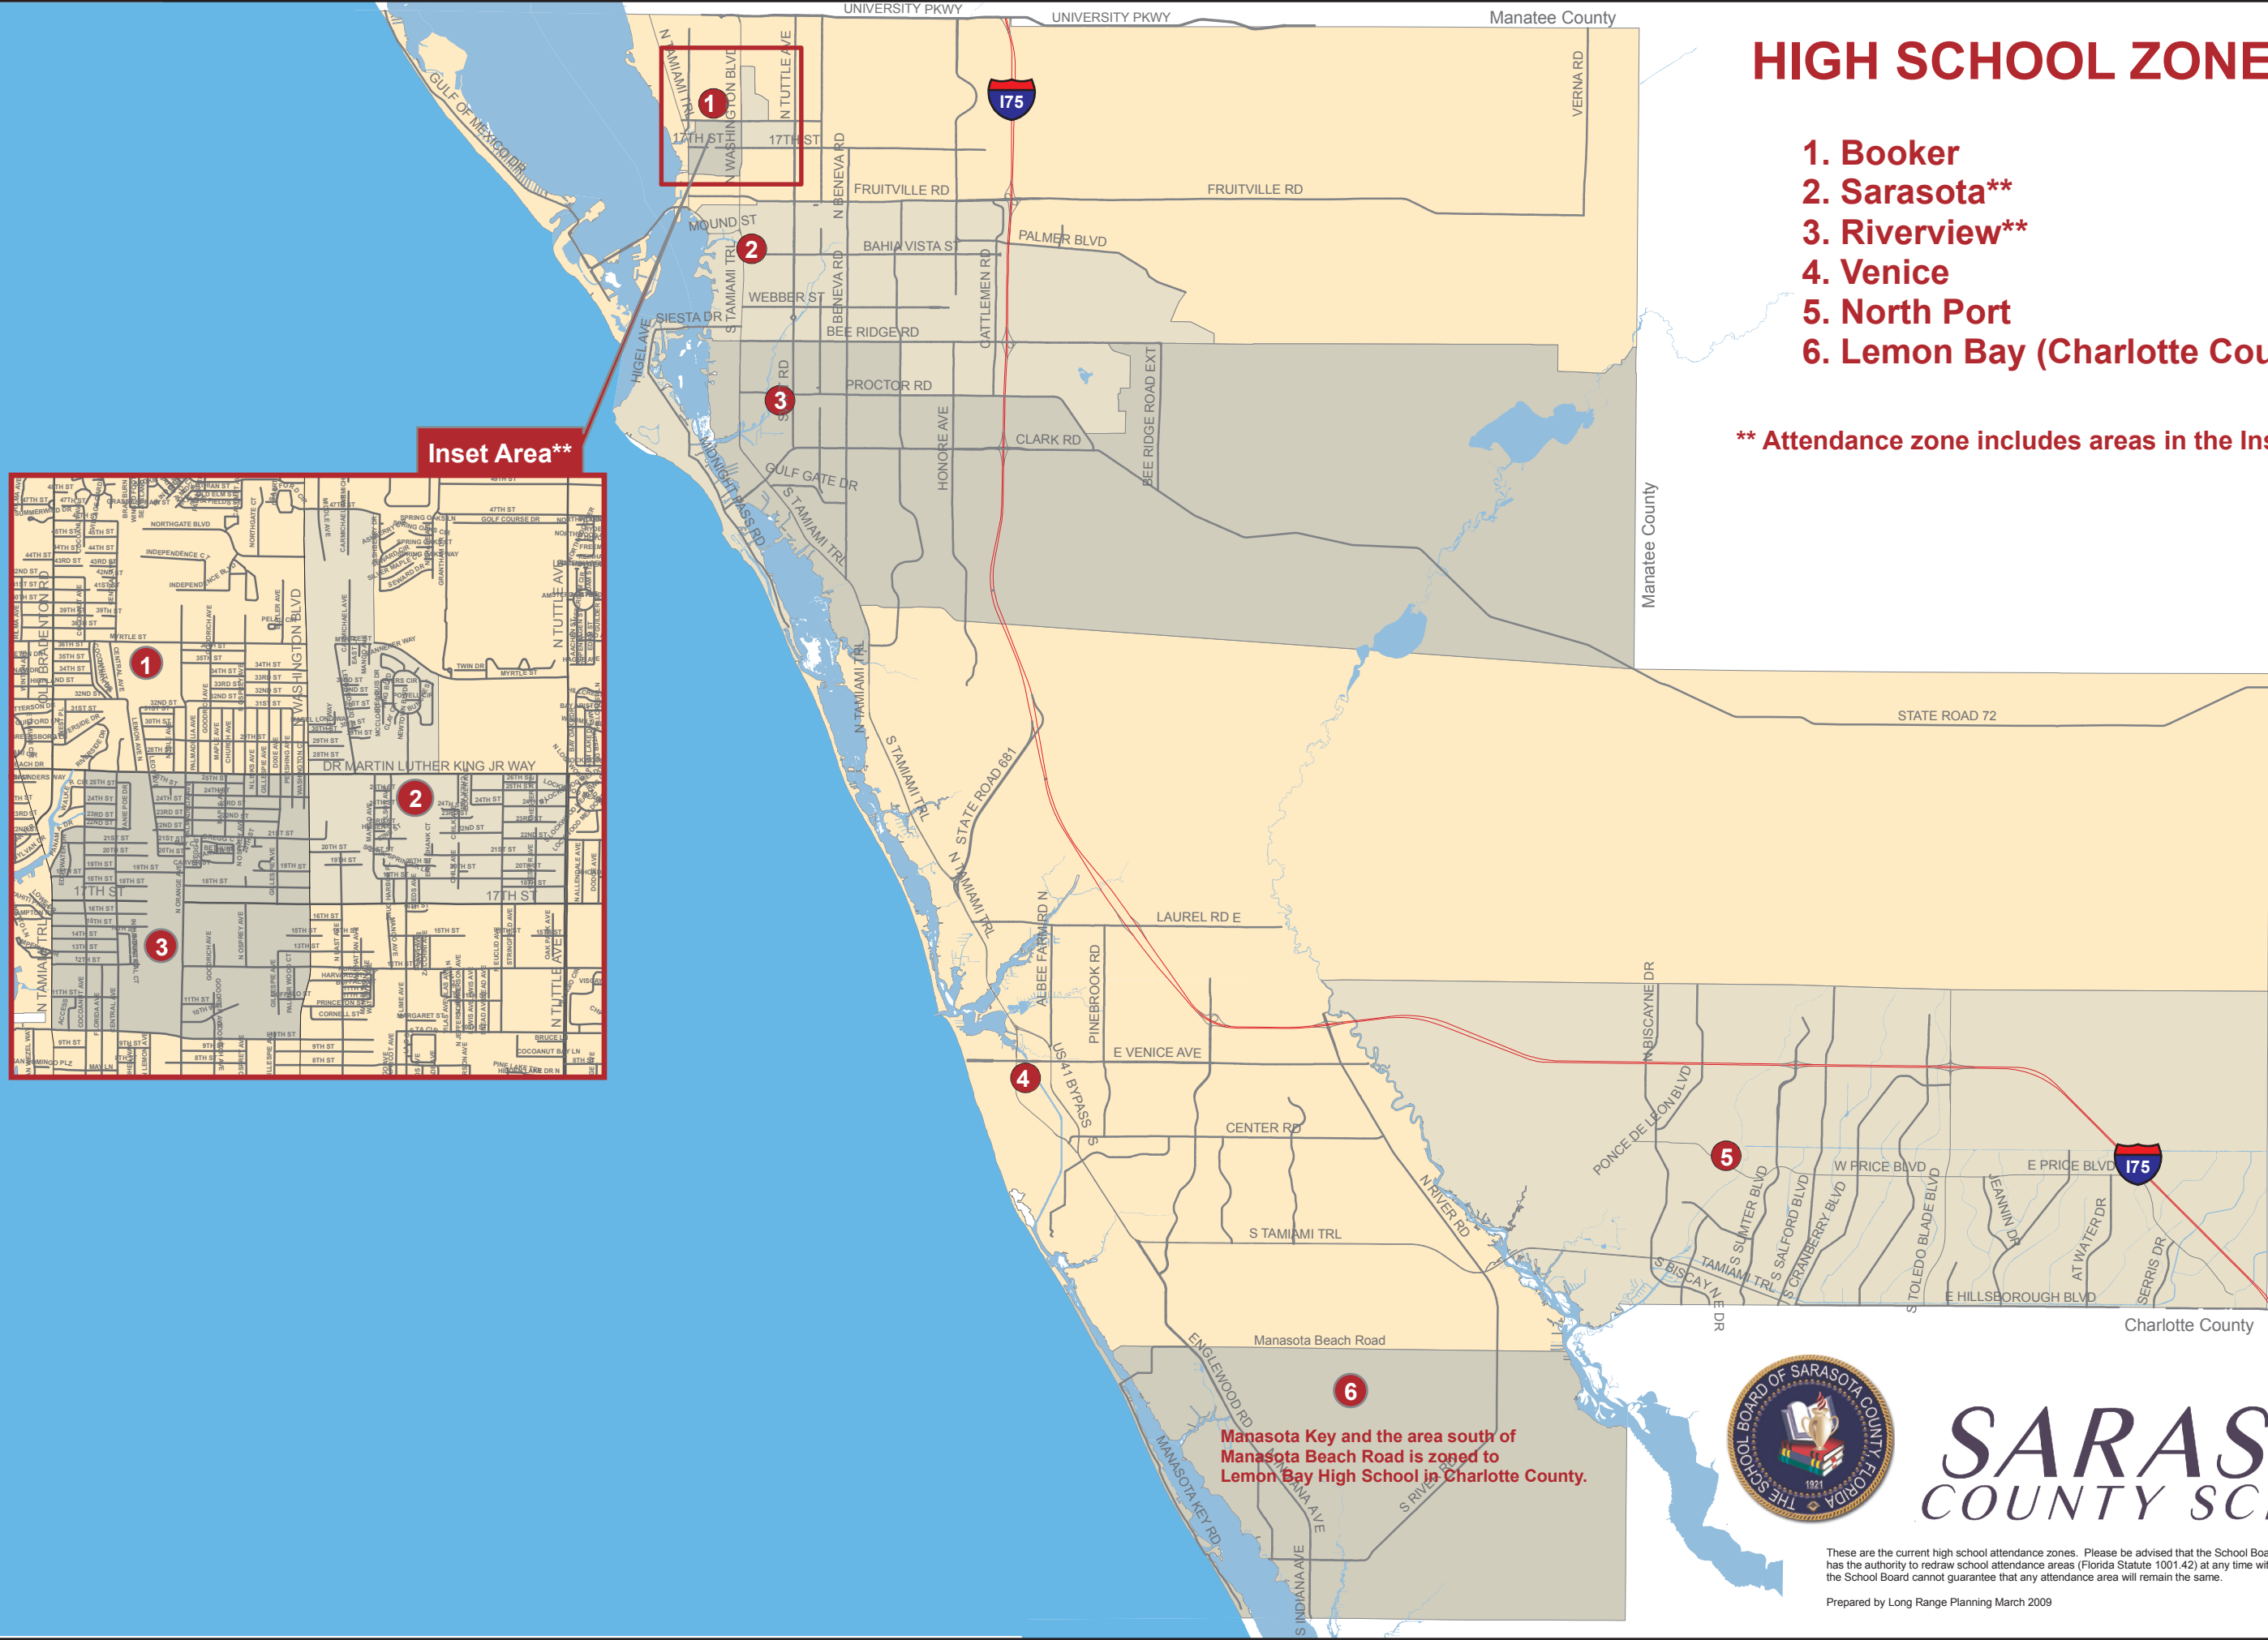

# HIGH SCHOOL ZONES

1. Booker
2. Sarasota\*\*
3. Riverview\*\*
4. Venice
5. North Port
6. Lemon Bay (Charlotte County)

\*\* Attendance zone includes areas in the Inset Area Map

Manasota Key and the area south of Manasota Beach Road is zoned to Lemon Bay High School in Charlotte County.

# SARASOTA COUNTY SCHOOLS

These are the current high school attendance zones. Please be advised that the School Board of Sarasota County, Florida, has the authority to redraw school attendance areas (Florida Statute 1001.42) at any time with reasonable notice. Accordingly, the School Board cannot guarantee that any attendance area will remain the same.

Prepared by Long Range Planning March 2009