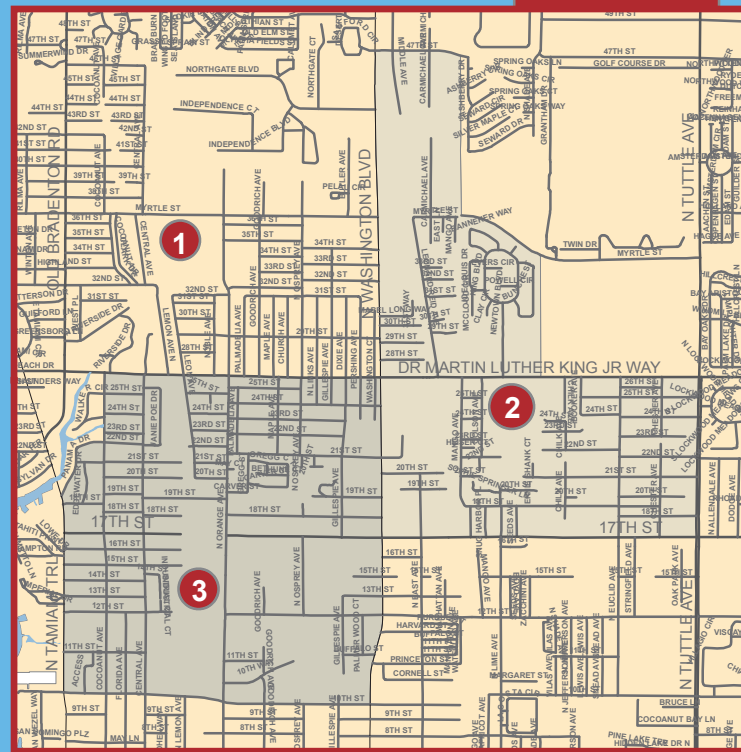

# HIGH SCHOOL ZONES

1. Booker
2. Sarasota\*\*
3. Riverview\*\*
4. Venice
5. North Port
6. Lemon Bay (Charlotte County)

\*\* Attendance zone includes areas in the Inset Area Map

Manasota Key and the area south of Manasota Beach Road is zoned to Lemon Bay High School in Charlotte County.

# SARASOTA COUNTY SCHOOLS

These are the current high school attendance zones. Please be advised that the School Board of Sarasota County, Florida, has the authority to redraw school attendance areas (Florida Statute 1001.42) at any time with reasonable notice. Accordingly, the School Board cannot guarantee that any attendance area will remain the same.