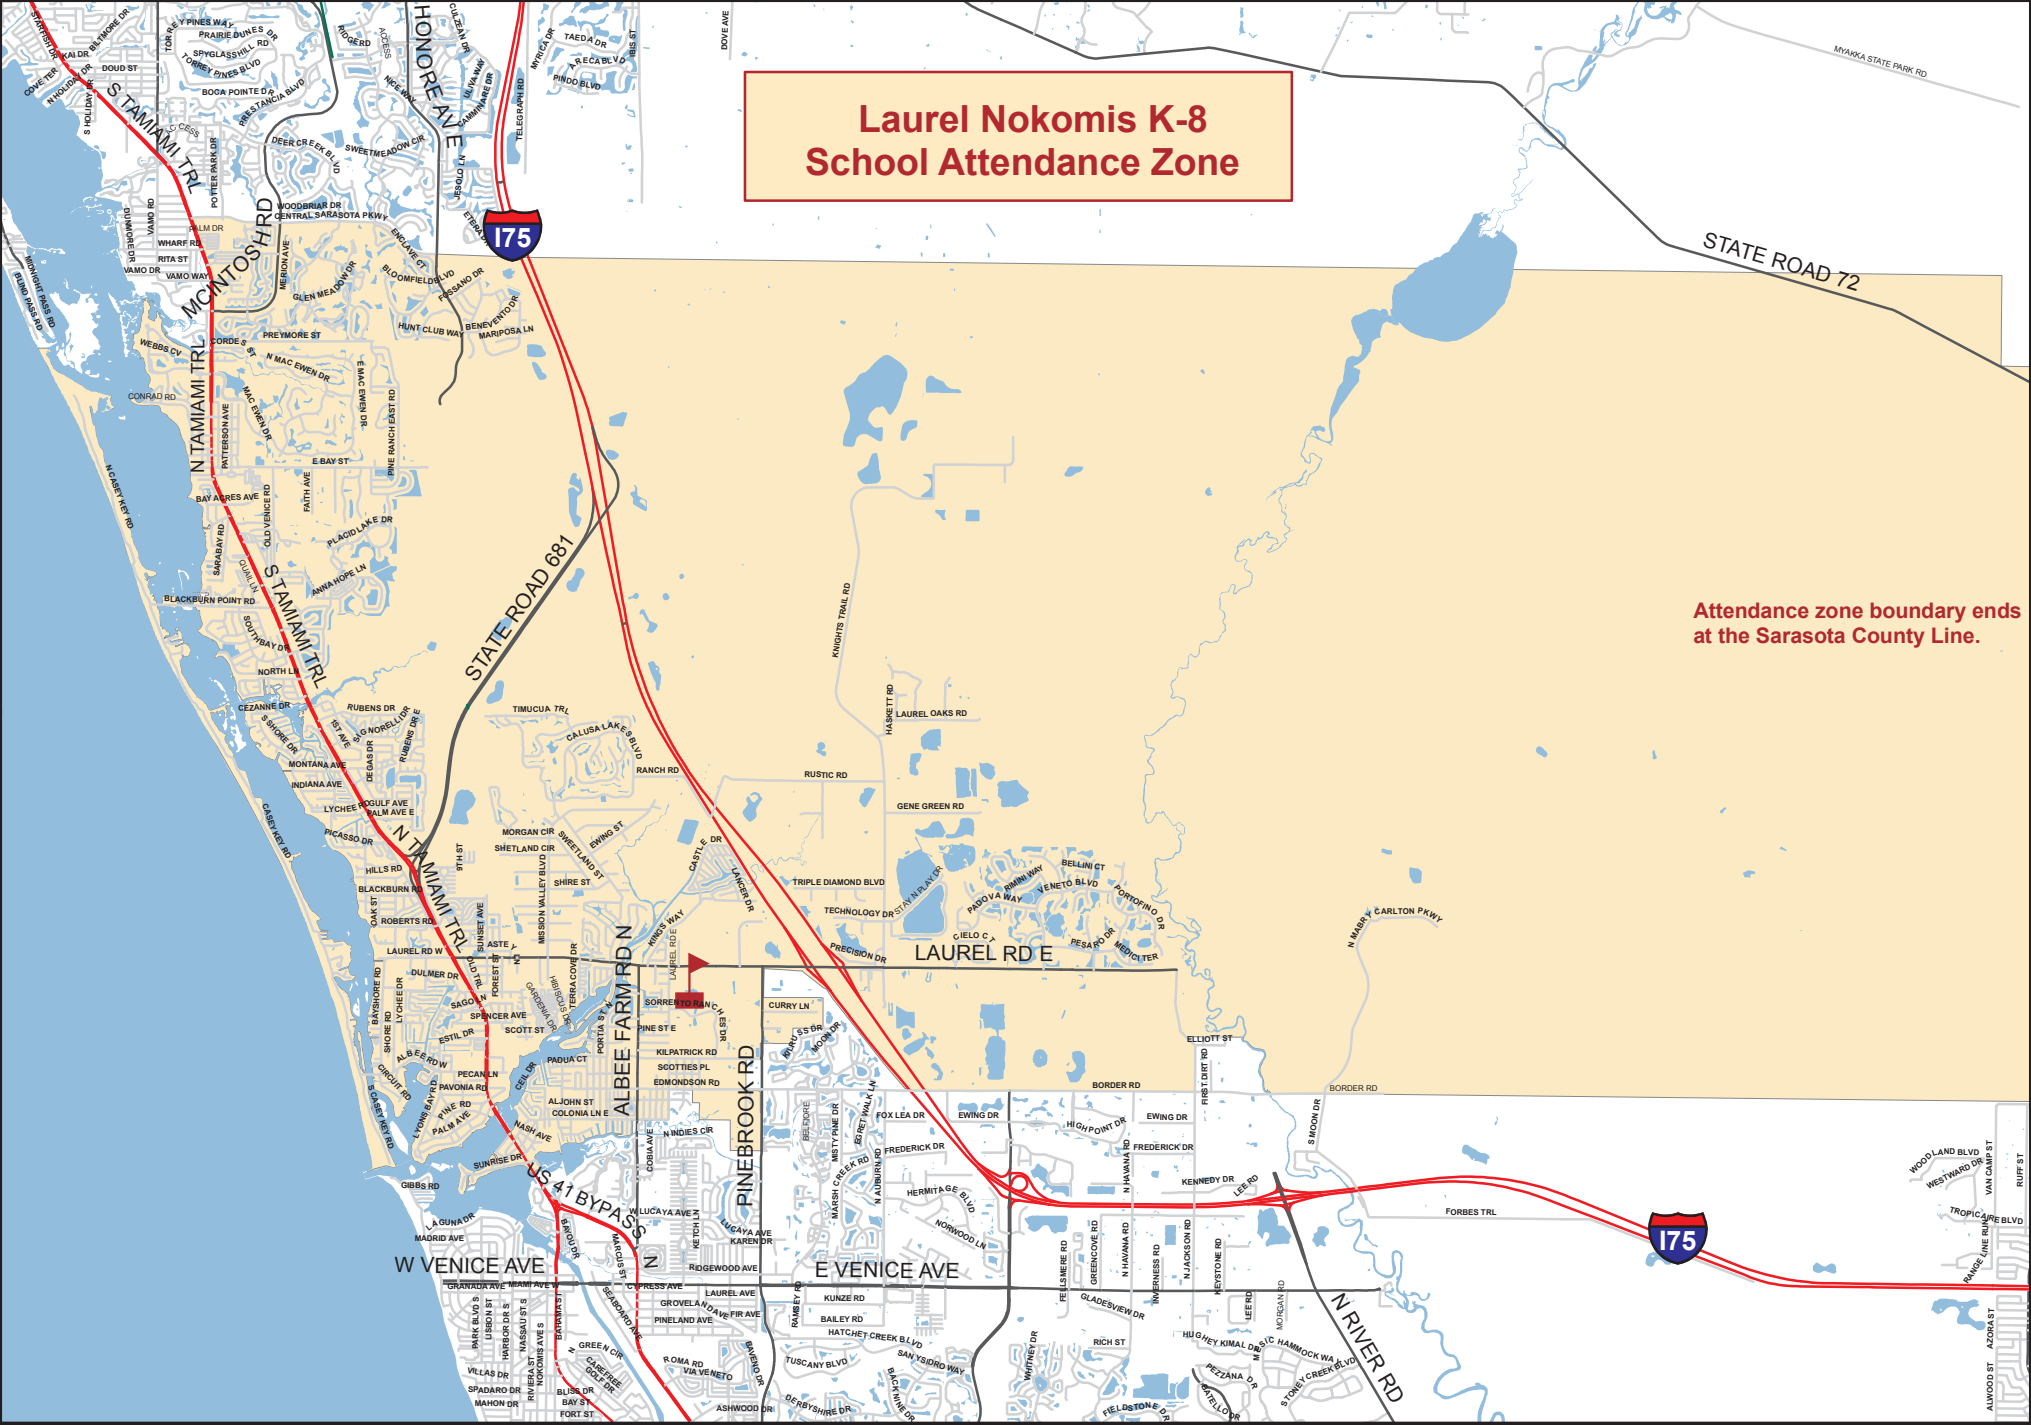

Laurel Nokomis K-8 School Attendance Zone

STATE ROAD 72

Attendance zone boundary ends at the Sarasota County Line.

Laurel Nokomis K-8 Zone

SARASOTA COUNTY SCHOOLS

Prepared by Long Range Planning March 2009