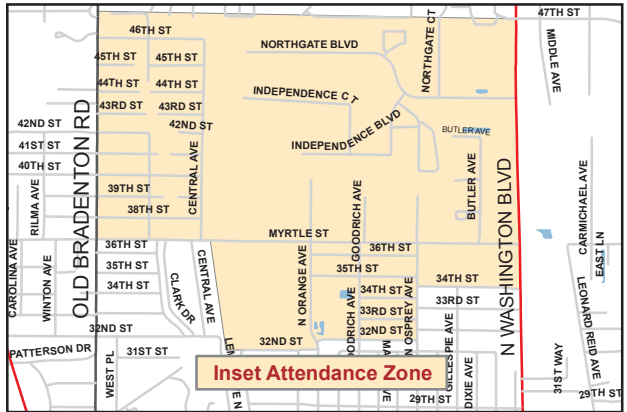

Inset Attendance Zone

0   0.25   0.5 Miles

SARASOTA COUNTY SCHOOLS

Prepared by Long Range Planning March 2009