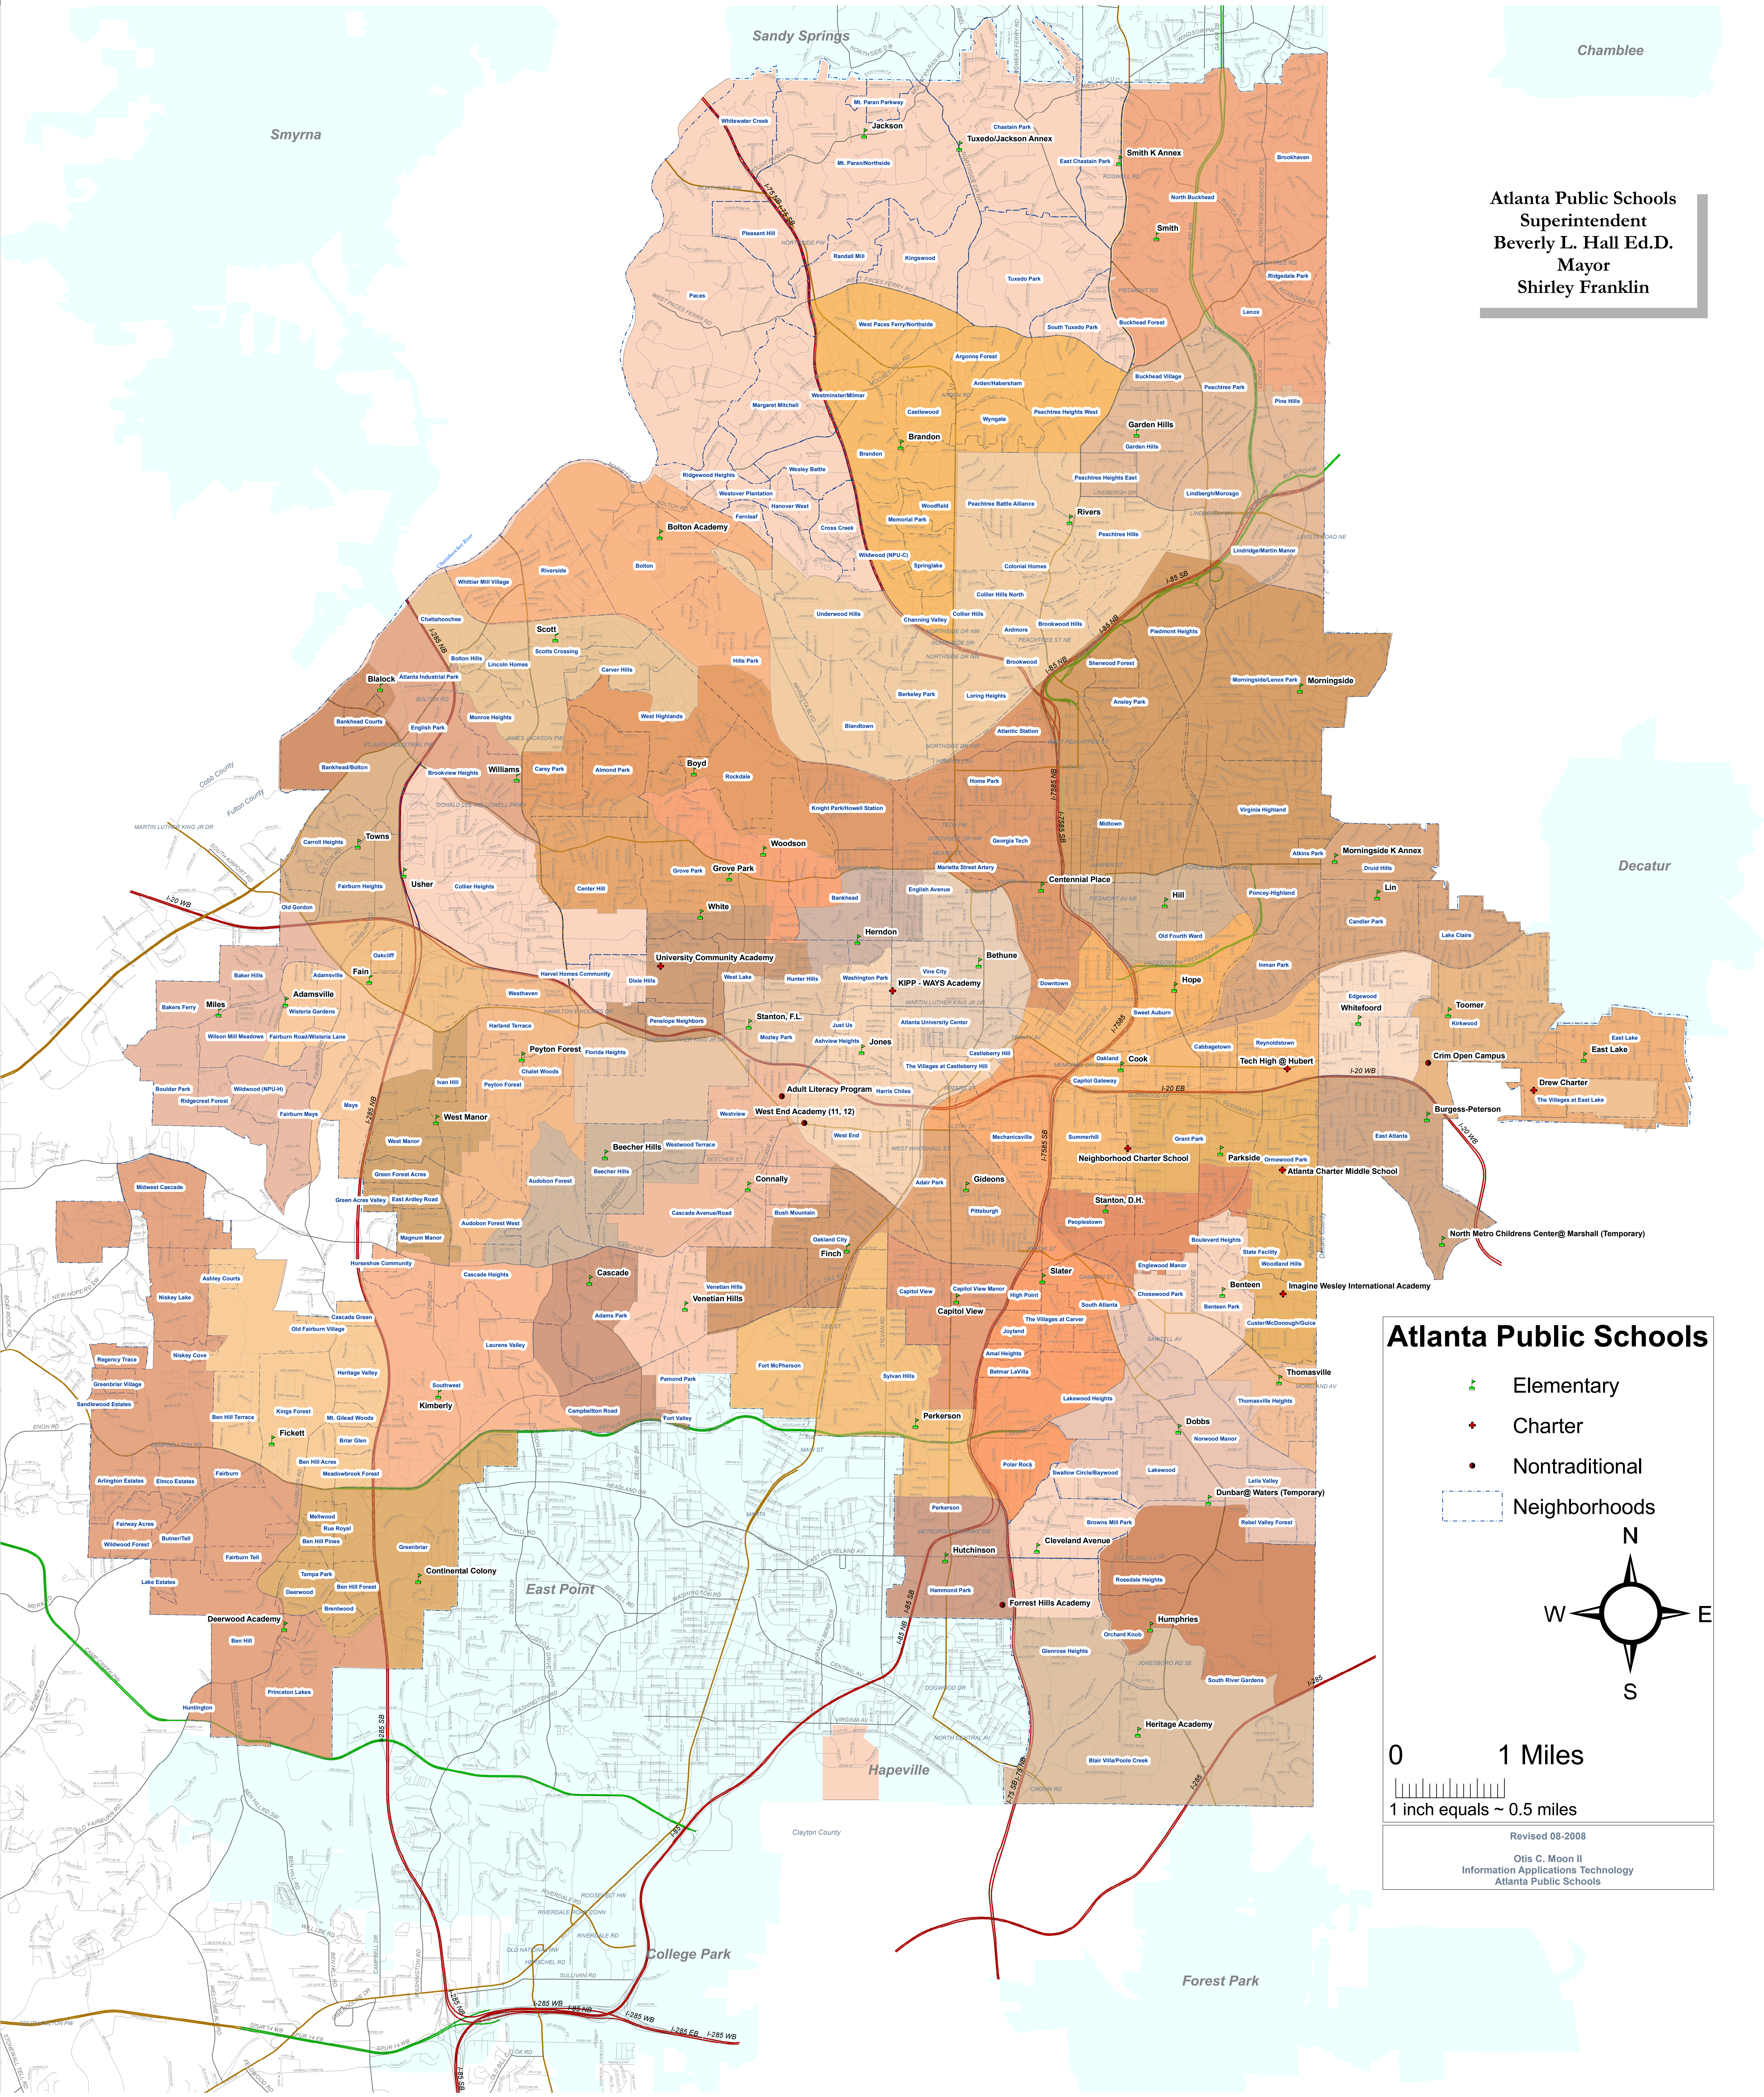

City of Atlanta

Atlanta Public Schools Elementary Zones (2008) Neighborhoods

Chamblee

Atlanta Public Schools
Superintendent
Beverly L. Hall Ed.D.
Mayor
Shirley Franklin

Atlanta Public Schools

-  Elementary
-  Charter
-  Nontraditional
-  Neighborhoods (Temporary)

N
W E
S

0 1 Miles
1 inch equals ~ 0.5 miles

Revised 08-2008
Otis C. Moon II
Information Applications Technology
Atlanta Public Schools