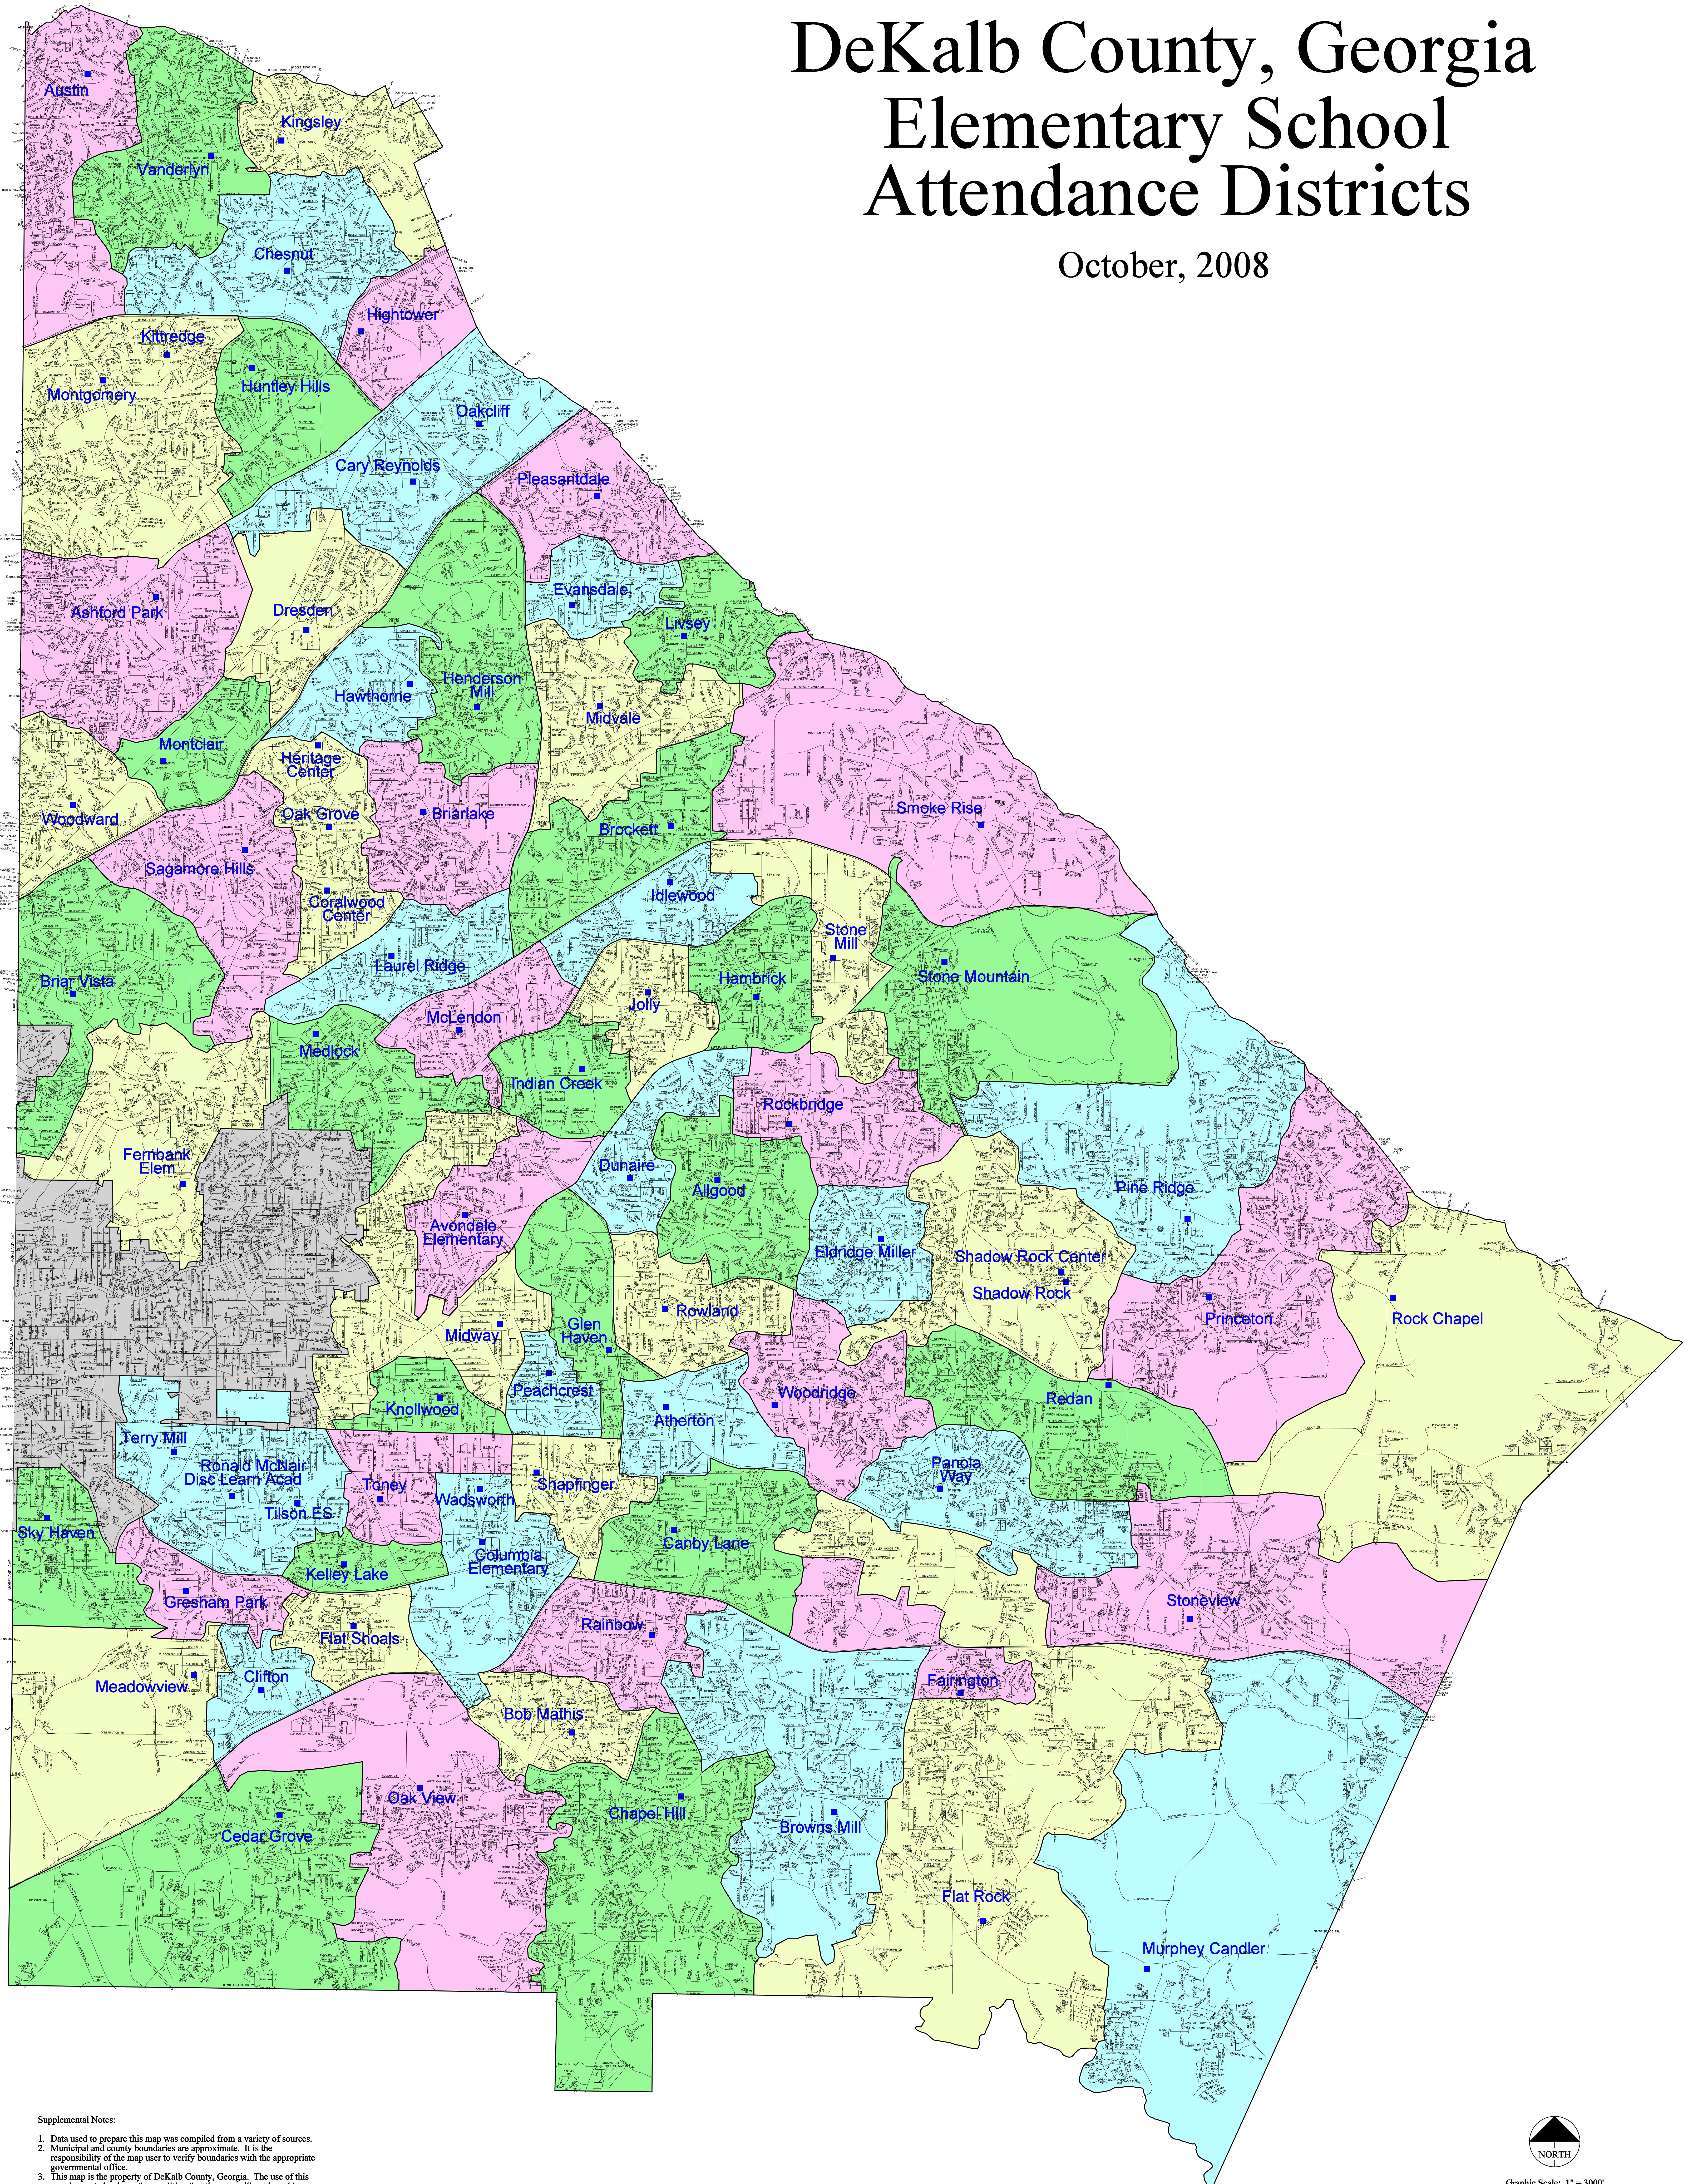

DeKalb County, Georgia Elementary School Attendance Districts

October, 2008

Supplemental Notes:

Client: DeKalb County Board of Education
Master File: M:\Admin\Maps\Brd_Educ\districtsuprecincts\2008\ElementaryDistricts.dgn
Plot Date: 12/5/2008

Copyright © 2008, by DeKalb County, Georgia
All Rights Reserved