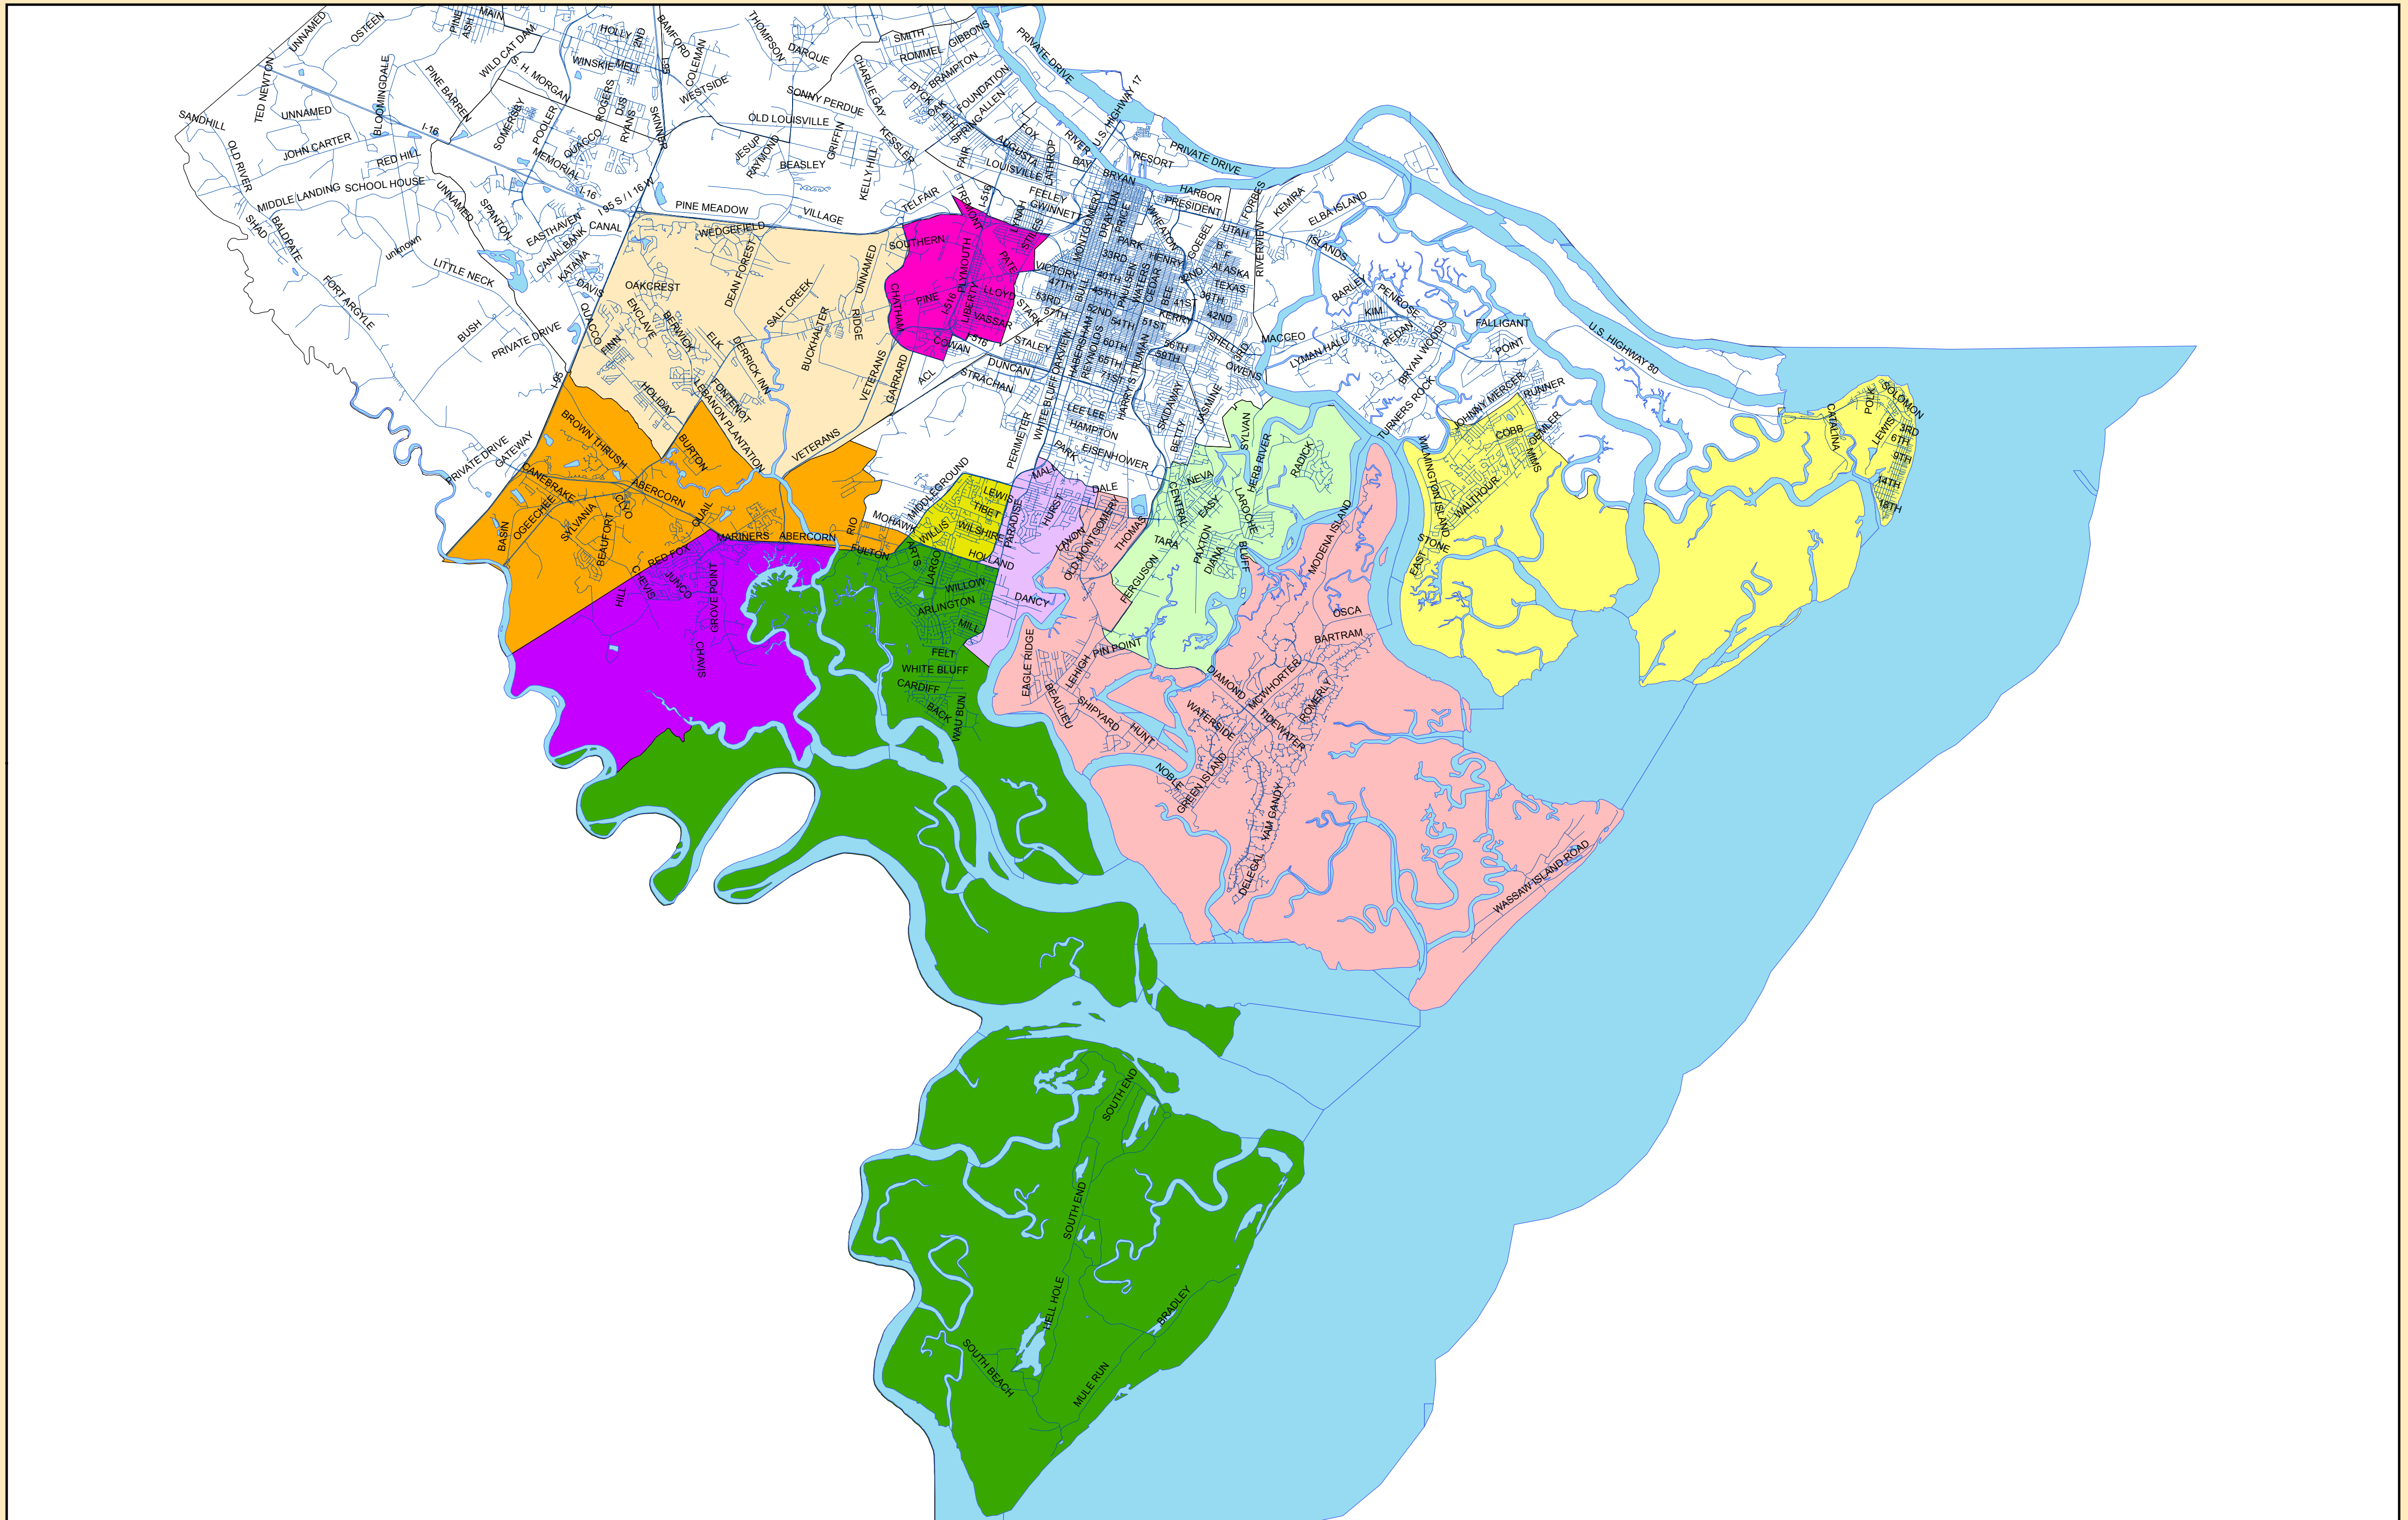

- BUTLER ELEMENTARY
- GEORGETOWN ELEMENTARY
- GOULD
- HESSE ELEMENTARY
- HOWARD ELEMENTARY
- ISLE OF HOPE
- LARGO-TIBET
- SOUTHWEST
- WFES
- WHITE BLUFF

**South Area  
Elementary Schools**

Division of Operations