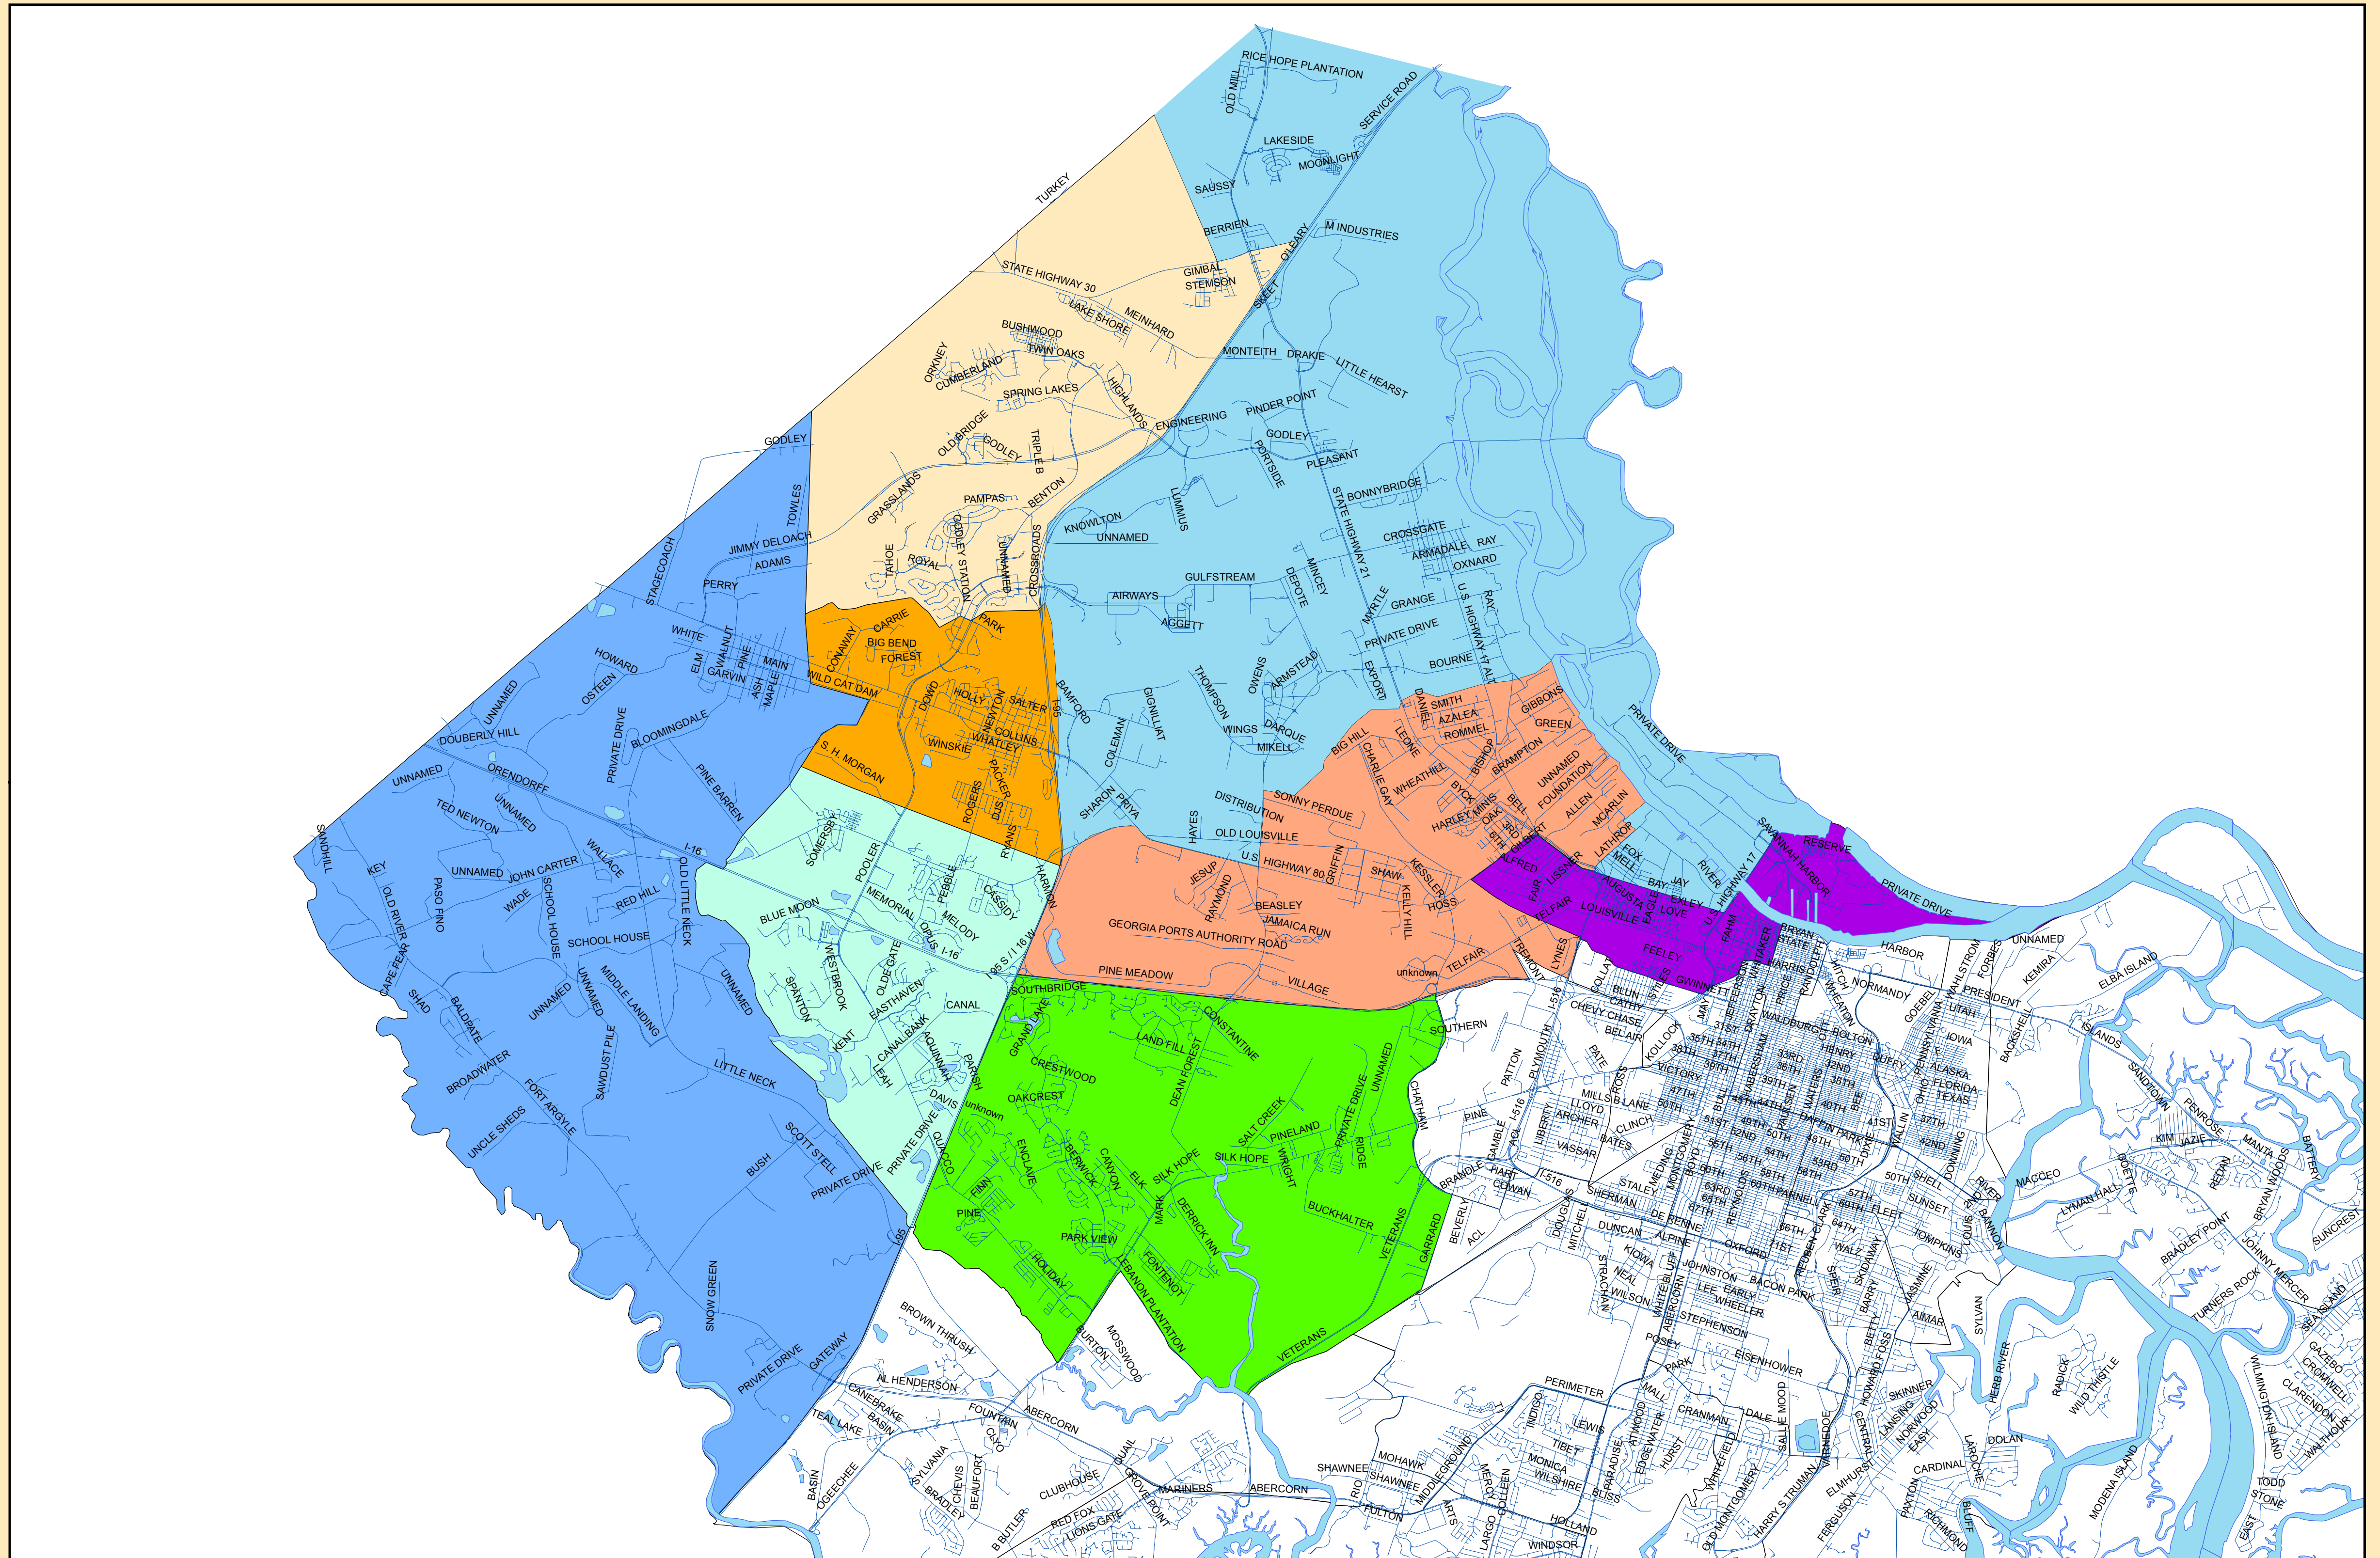

- BARTOW
- BLOOMINGDALE ELEMENTARY
- GARDEN CITY
- GODLEY
- GOULD
- POOLER
- PORT WENTWORTH ELEMENTARY
- WEST CHATHAM

**West Area  
Elementary Schools**

Division of Operations