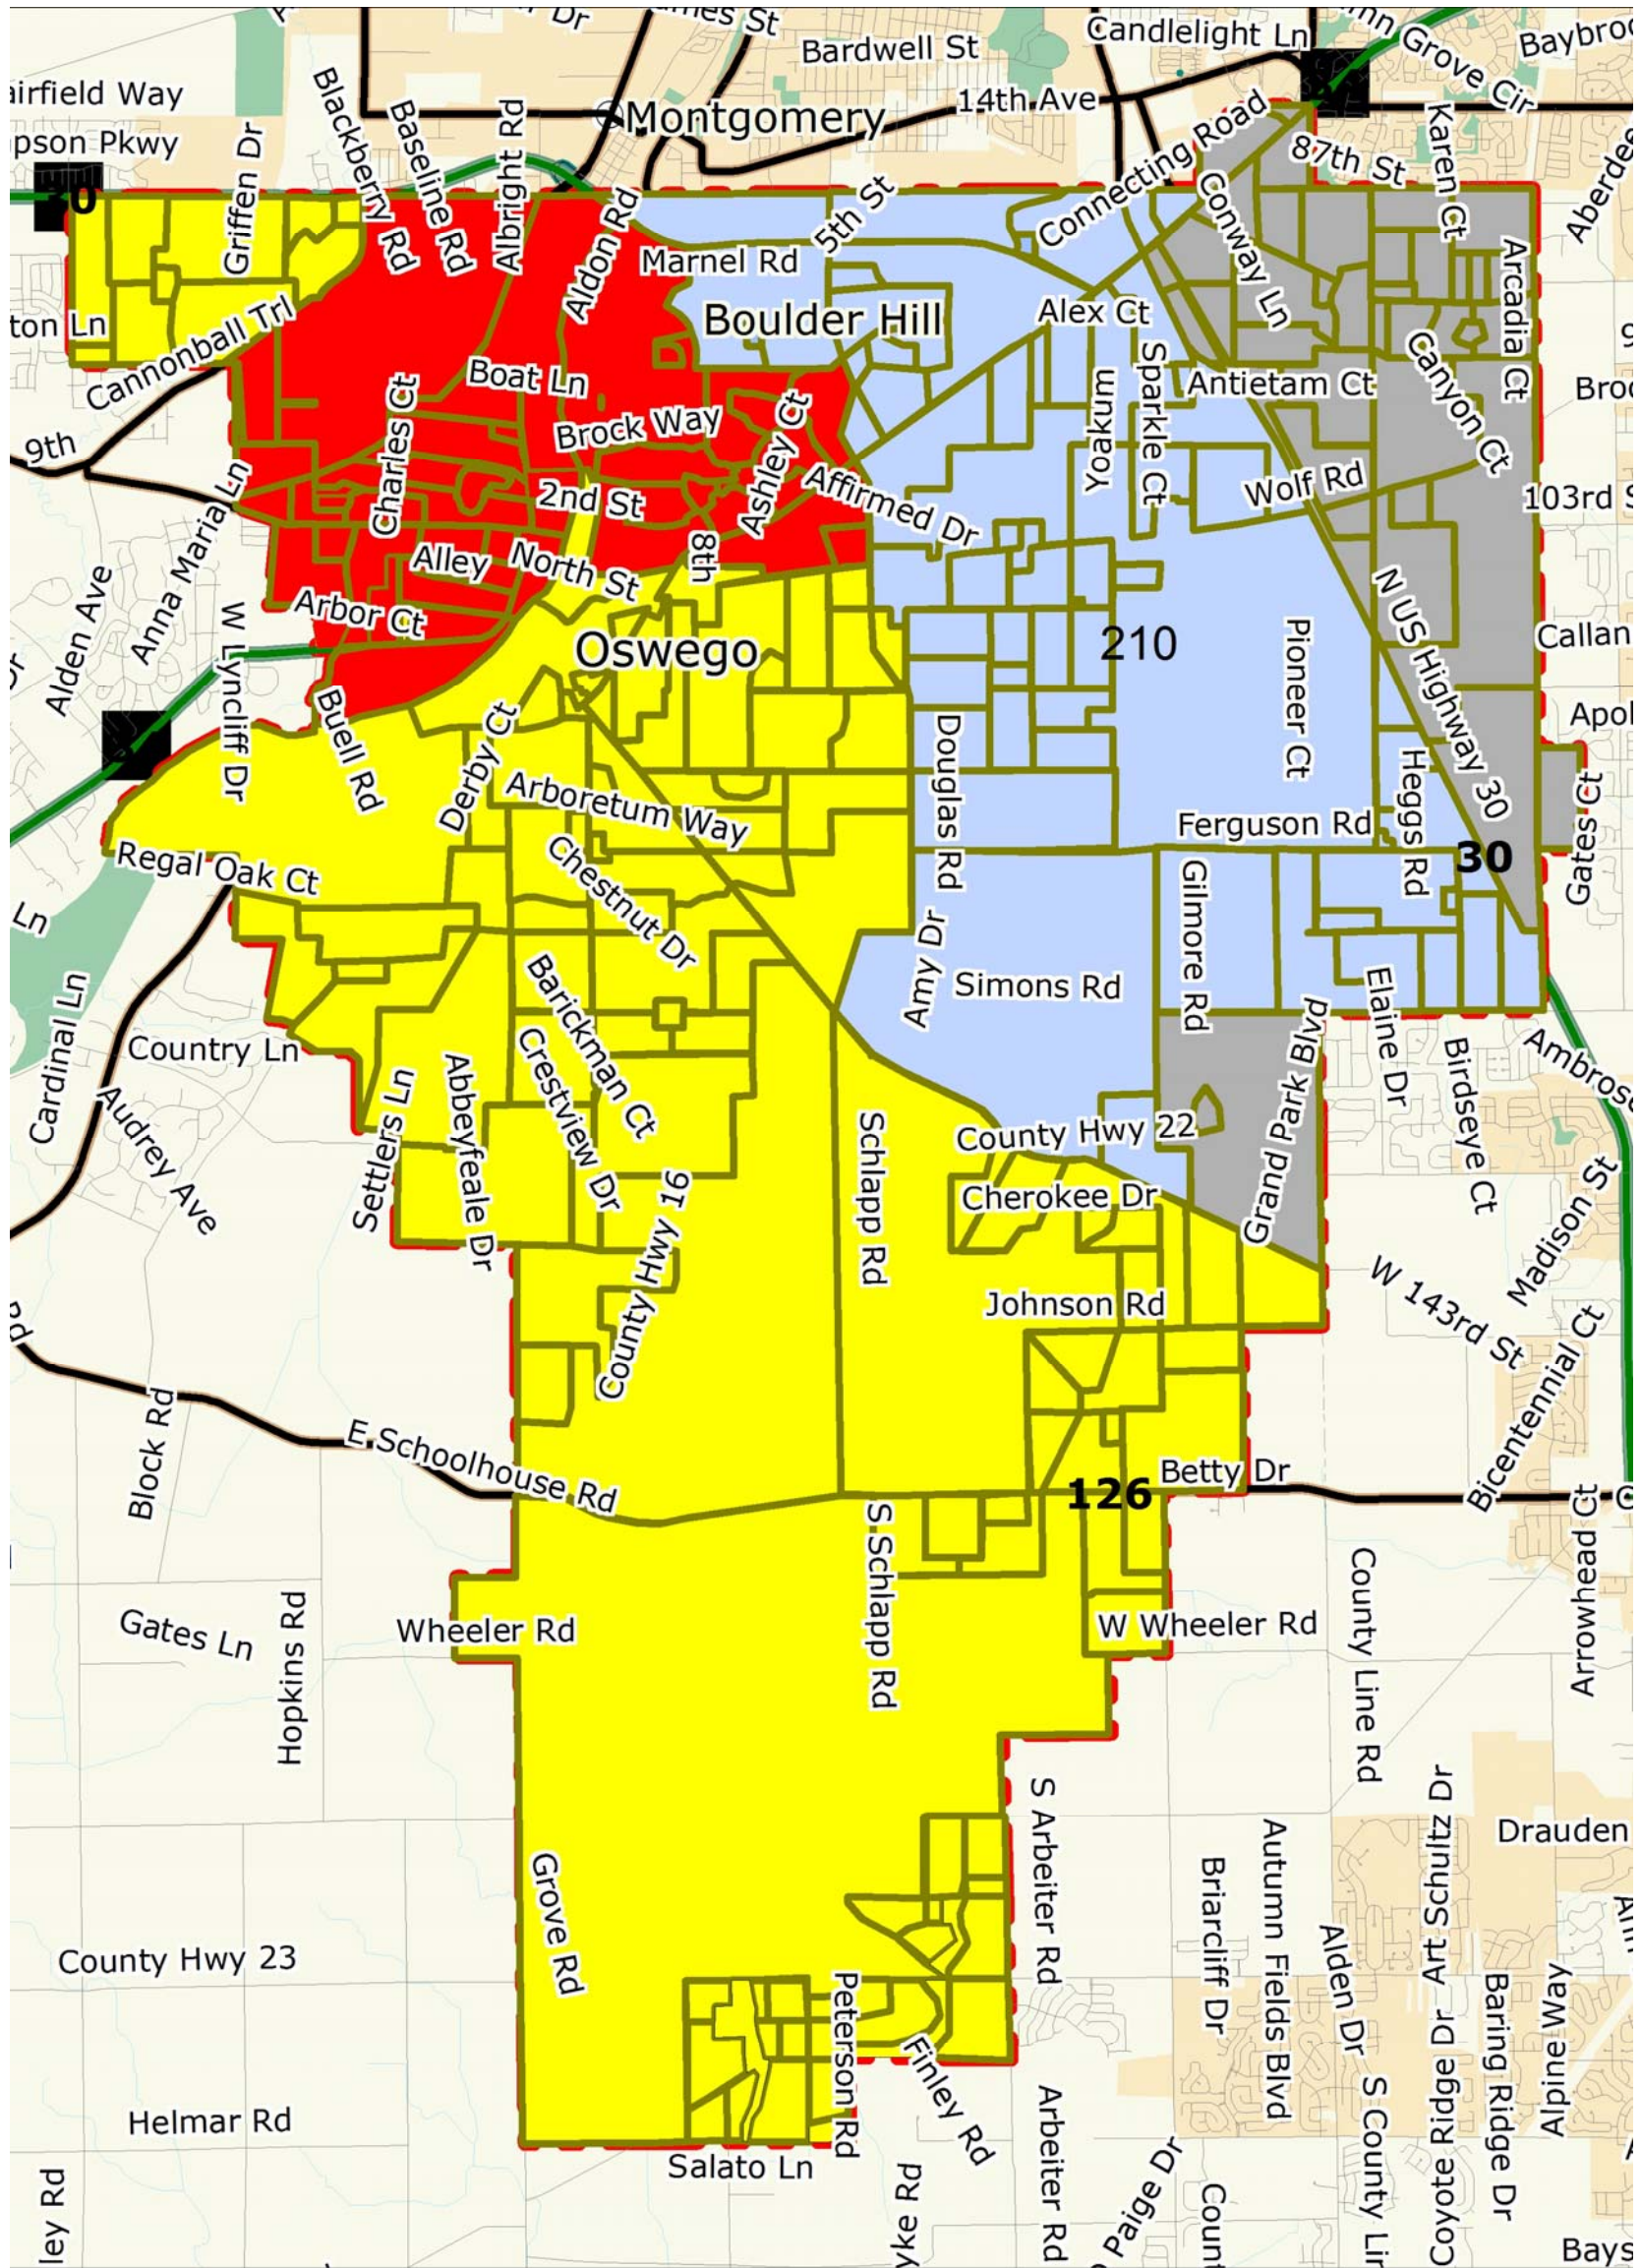

Junior High Attendance Boundaries
Beginning 2008-2009 School Year

Junior High School Legend

	Traugber
	Thompson
	Plank
	Bednarcik