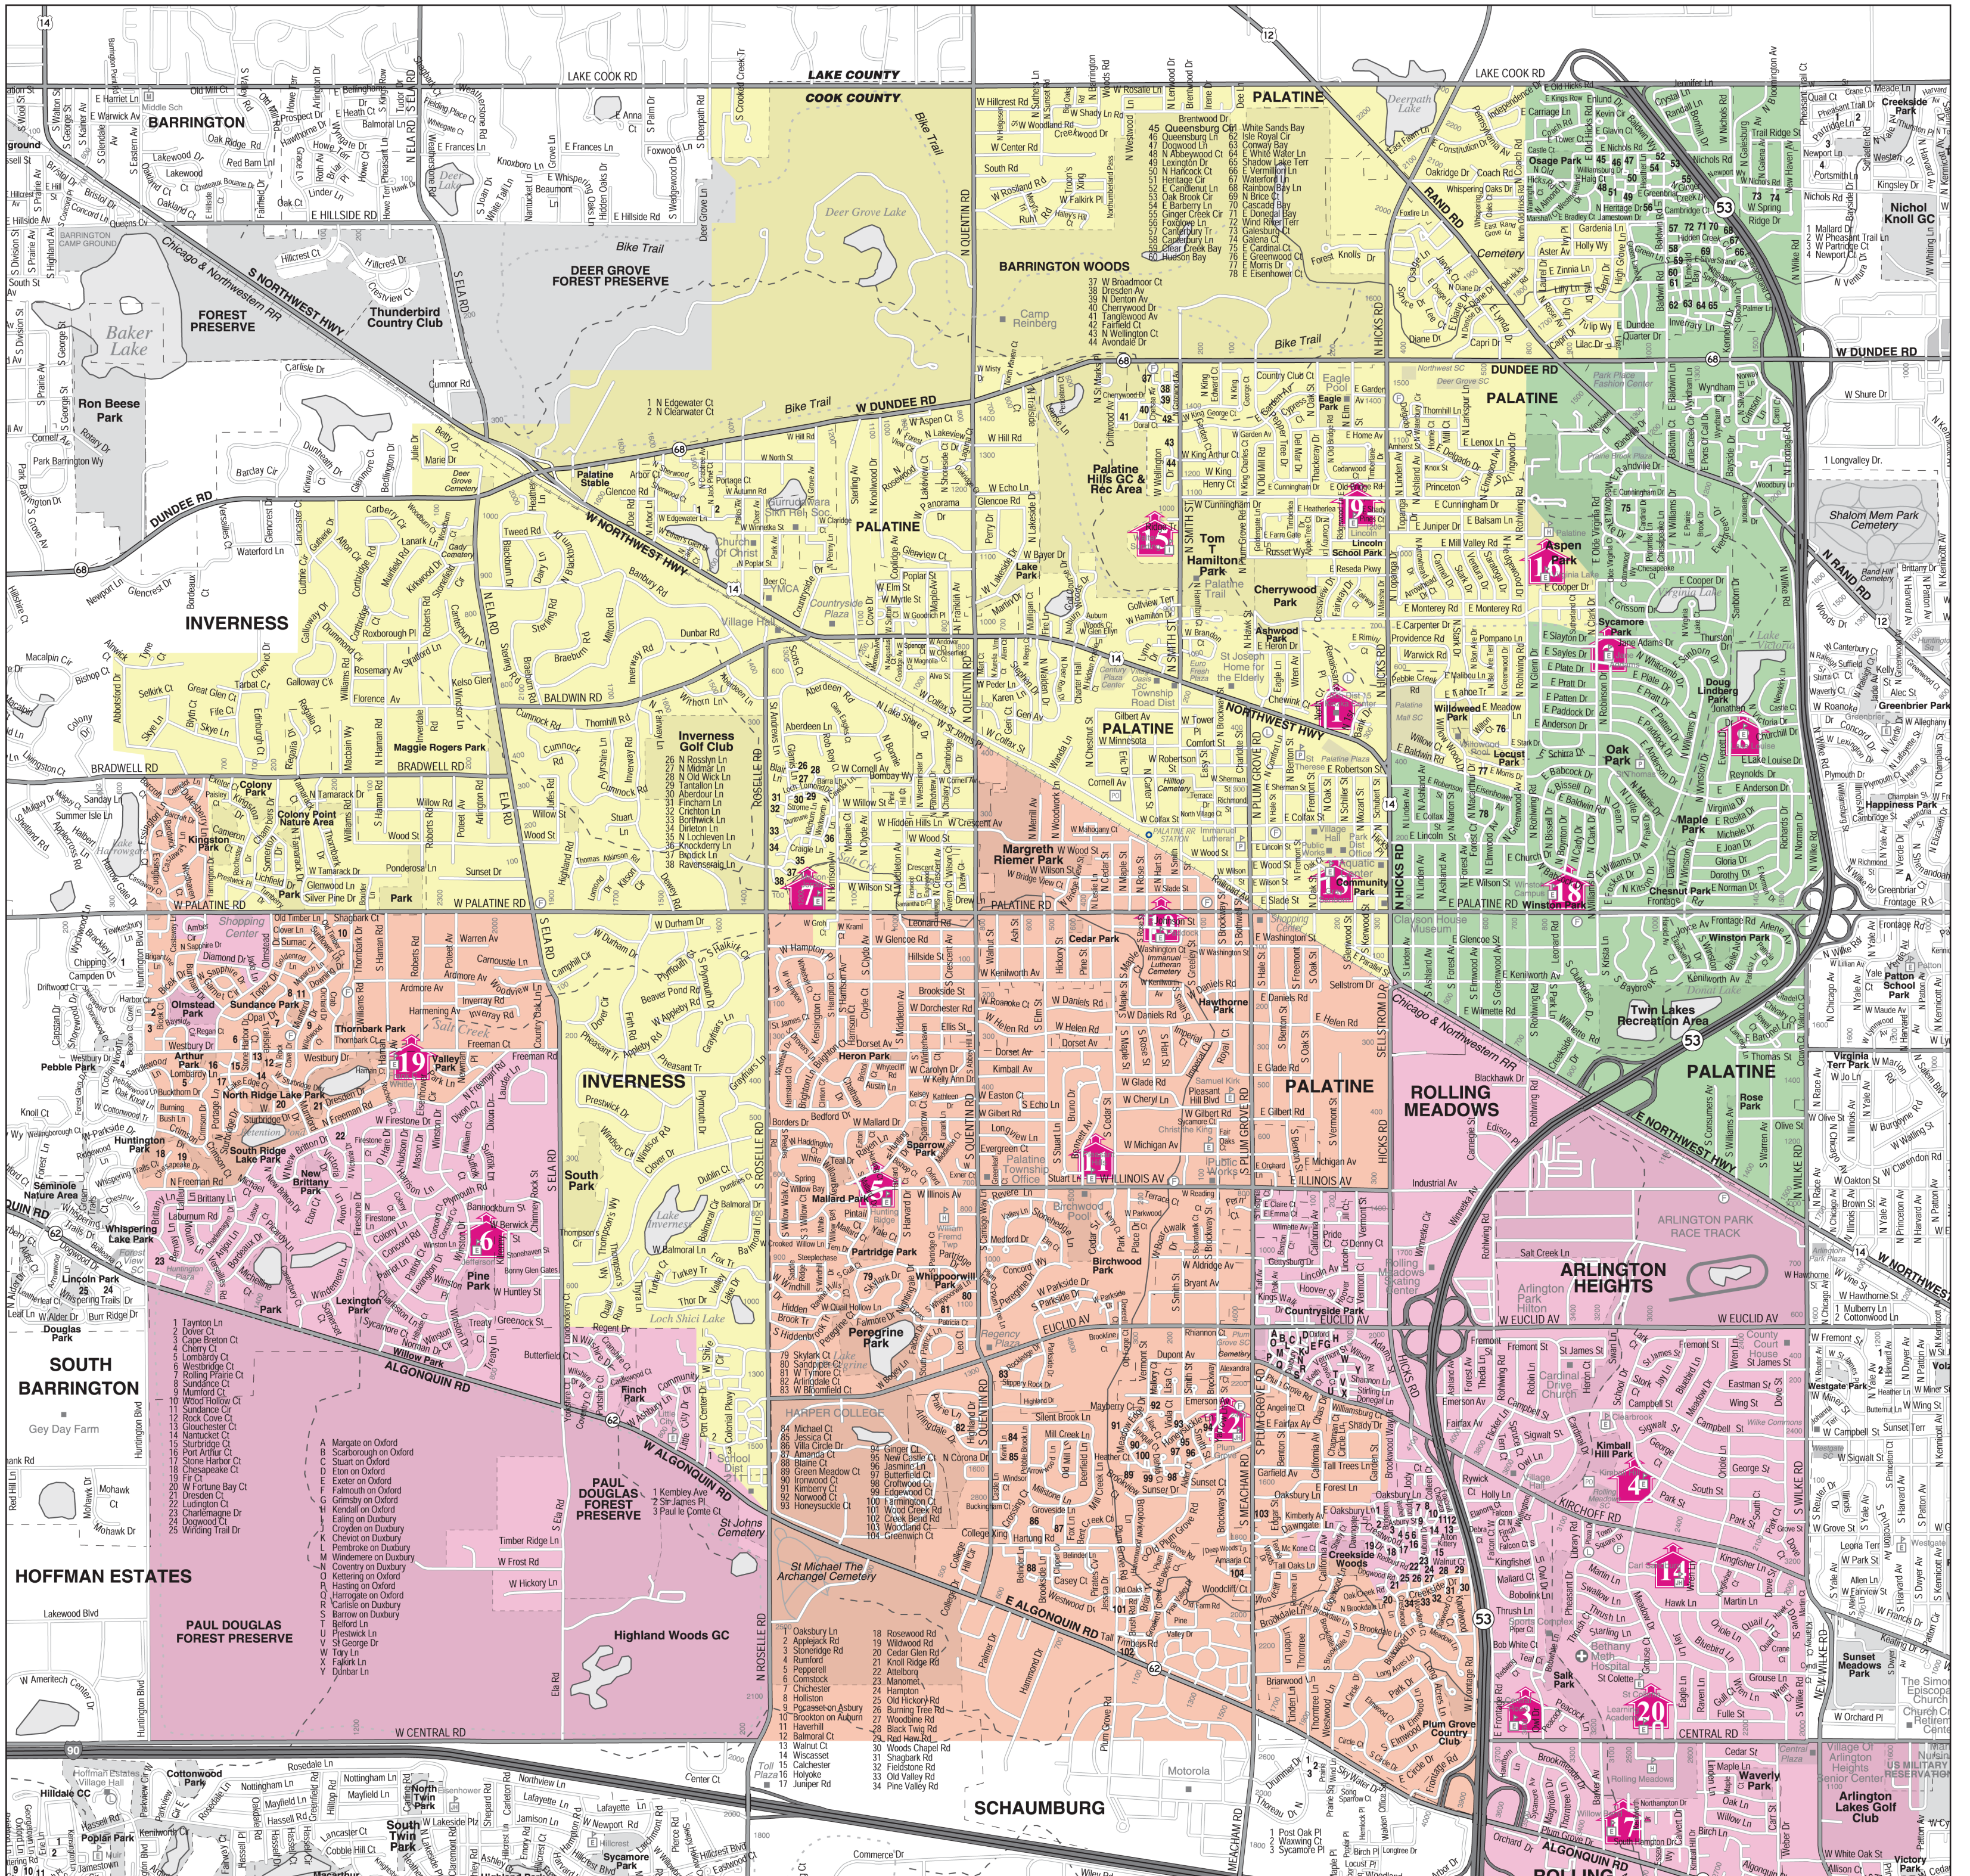

Community Consolidated School District 15

Junior High Schools

- | | |
|---|--|
| <p>1 JOSEPH M. KISZKA EDUCATIONAL SERVICE CENTER
580 North First Bank Drive
Palatine, Illinois 60067 (847) 963-3000</p> | <p>8 LAKE LOUISE SCHOOL
500 North Jonathan Drive
Palatine, Illinois 60074 (847) 963-5600</p> |
| <p>2 JANE ADDAMS SCHOOL
1020 Sayles Drive
Palatine, Illinois 60074 (847) 963-5000</p> | <p>9 LINCOLN SCHOOL
1021 Ridgewood Lane
Palatine, Illinois 60067 (847) 963-5700</p> |
| <p>3 CENTRAL ROAD SCHOOL
3800 West Central Road
Rolling Meadows, Illinois 60008 (847) 963-5100</p> | <p>10 STUART R. PADDOCK SCHOOL
225 Washington Court
Palatine, Illinois 60067 (847) 963-5800</p> |
| <p>4 KIMBALL HILL SCHOOL
2905 Meadow Drive
Rolling Meadows, Illinois 60008 (847) 963-5200</p> | <p>11 PLEASANT HILL SCHOOL
434 West Illinois Avenue
Palatine, Illinois 60067 (847) 963-5900</p> |
| <p>5 HUNTING RIDGE SCHOOL
1105 West Illinois Avenue
Palatine, Illinois 60067 (847) 963-5300</p> | <p>12 PLUM GROVE JUNIOR HIGH SCHOOL
2600 Plum Grove Road
Rolling Meadows, Illinois 60008 (847) 963-7600</p> |
| <p>6 THOMAS JEFFERSON SCHOOL
3805 Winston Drive
Hoffman Estates, Illinois 60195 (847) 963-5400</p> | <p>13 GRAY M. SANBORN SCHOOL
101 North Oak Street
Palatine, Illinois 60067 (847) 963-7000</p> |
| <p>7 MARION JORDAN SCHOOL
100 North Harrison Street
Palatine, Illinois 60067 (847) 963-5500</p> | <p>14 CARL SANDBURG JUNIOR HIGH SCHOOL
2600 Martin Lane
Rolling Meadows, Illinois 60008 (847) 963-7800</p> |
| <p>15 WALTER R. SUNDLING JUNIOR HIGH SCHOOL
1100 North Smith Street
Palatine, Illinois 60067 (847) 963-3700</p> | <p>18 WINSTON CAMPUS JUNIOR HIGH
900 East Palatine Road
Palatine, Illinois 60074 (847) 963-7400</p> |
| <p>16 VIRGINIA LAKE SCHOOL
925 North Glenn Drive
Palatine, Illinois 60074 (847) 963-7100</p> | <p>19 FRANK C. WHITELEY SCHOOL
4335 Haman Avenue
Hoffman Estates, Illinois 60195 (847) 963-7200</p> |
| <p>17 WILLOW BEND SCHOOL
4700 Barker Avenue
Rolling Meadows, Illinois 60008 (847) 963-7300</p> | <p>20 JOHN G. CONYERS LEARNING ACADEMY
2800 West Central Road
Rolling Meadows, Illinois 60008 (847) 963-3400</p> |