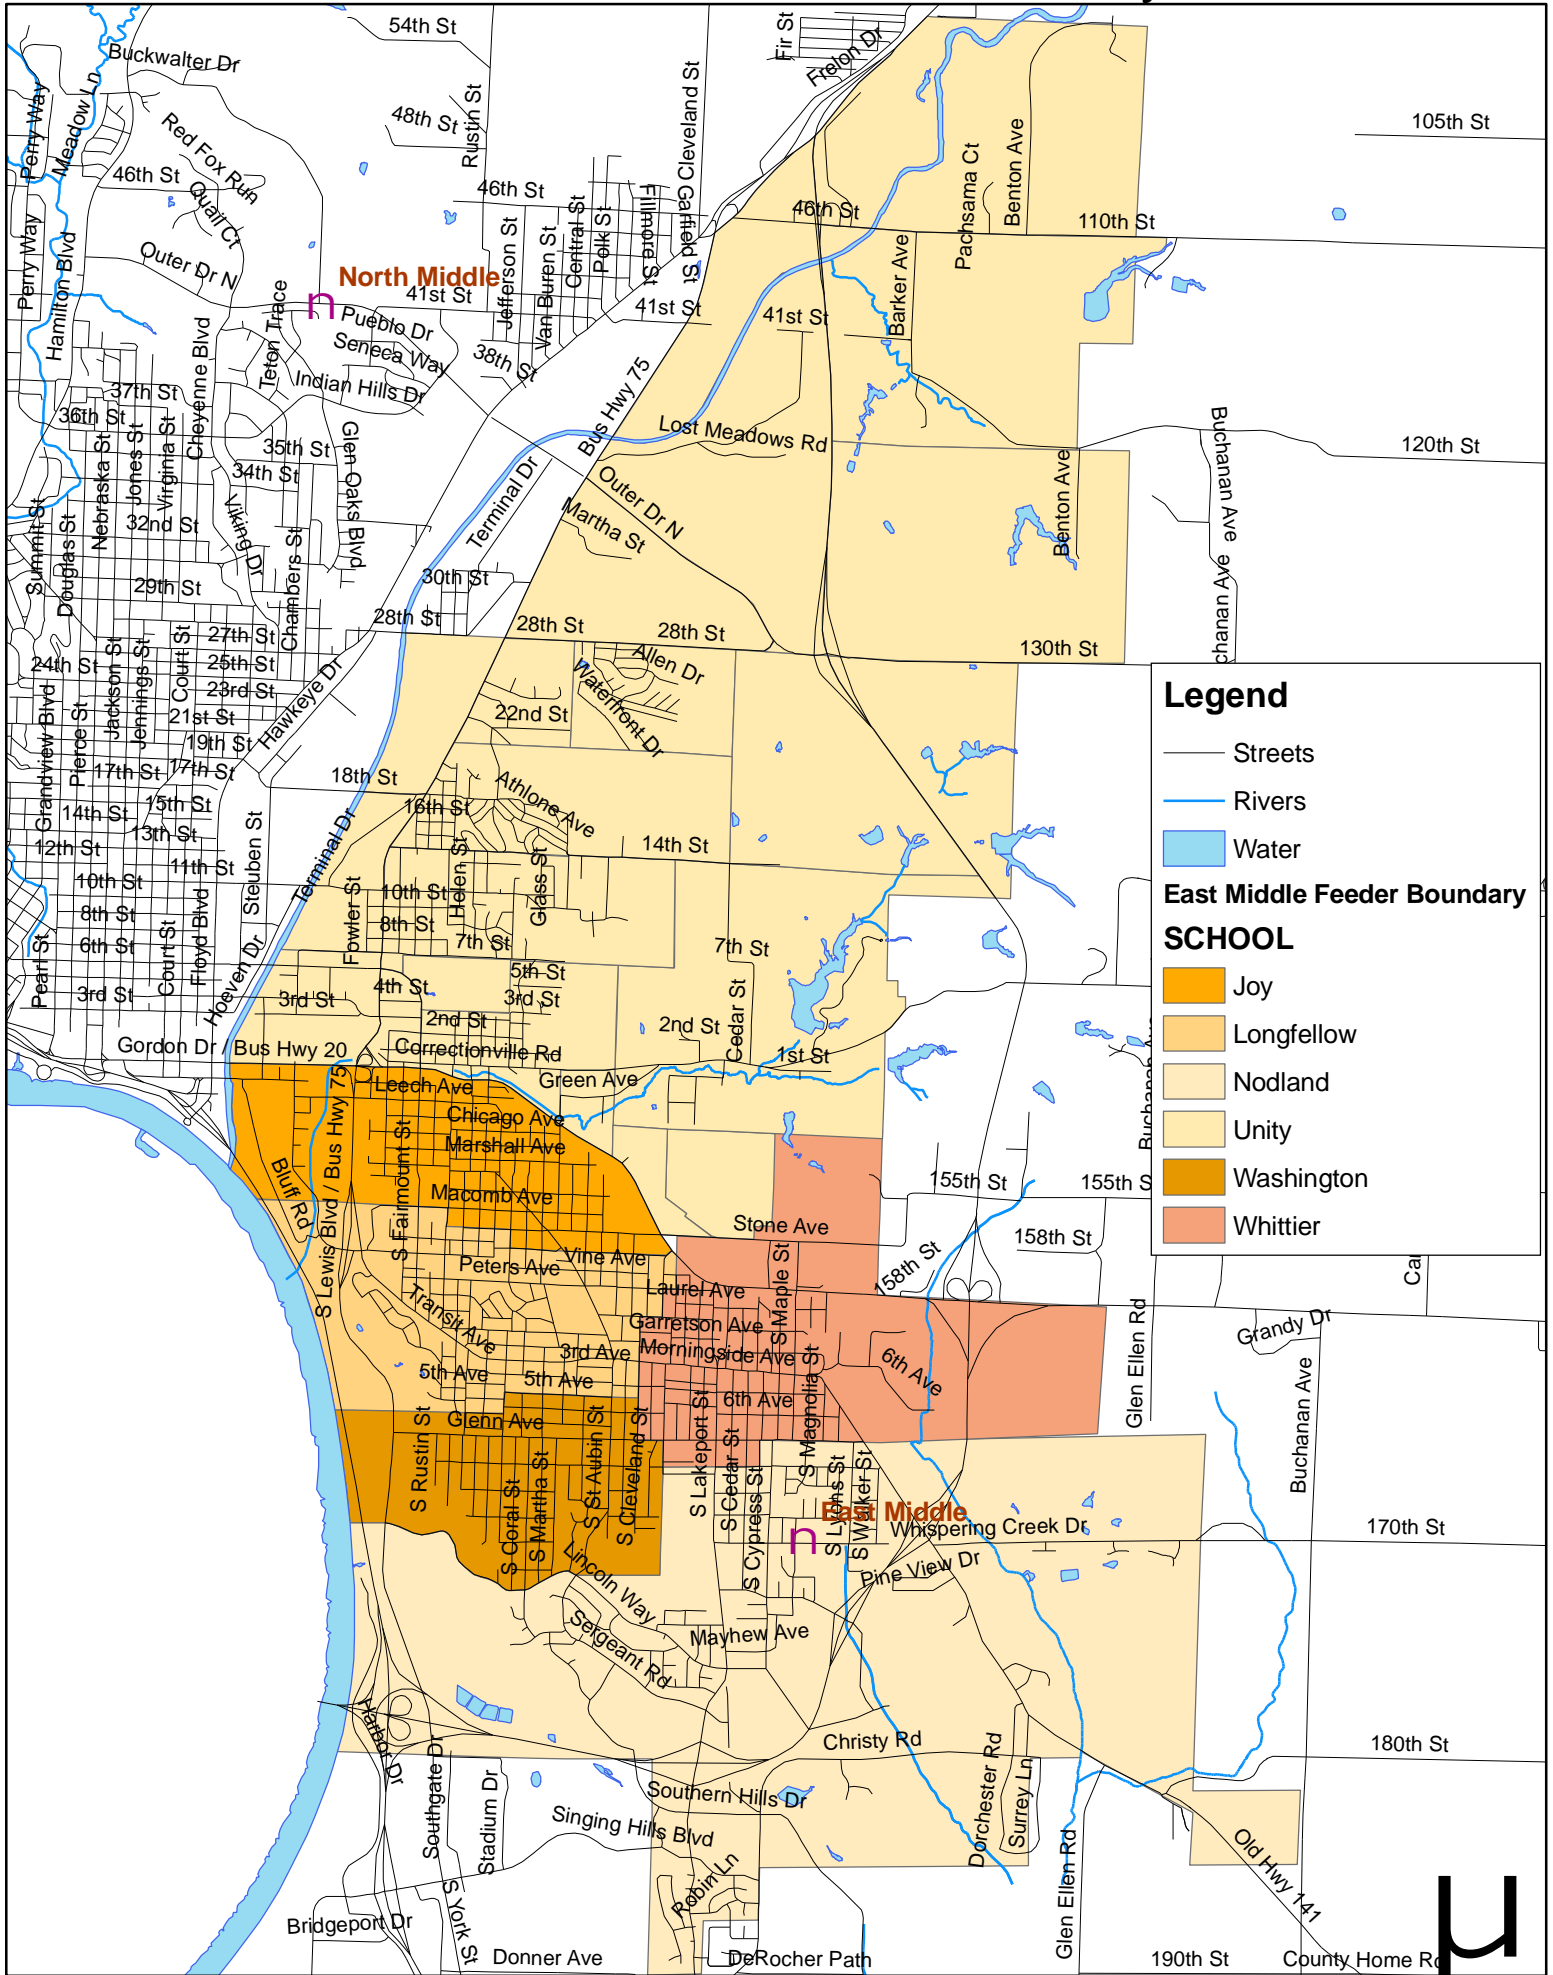

# 2008-2009 School Boundary

**Legend**

- Streets
- Rivers
- Water

**East Middle Feeder Boundary SCHOOL**

- Joy
- Longfellow
- Nodland
- Unity
- Washington
- Whittier