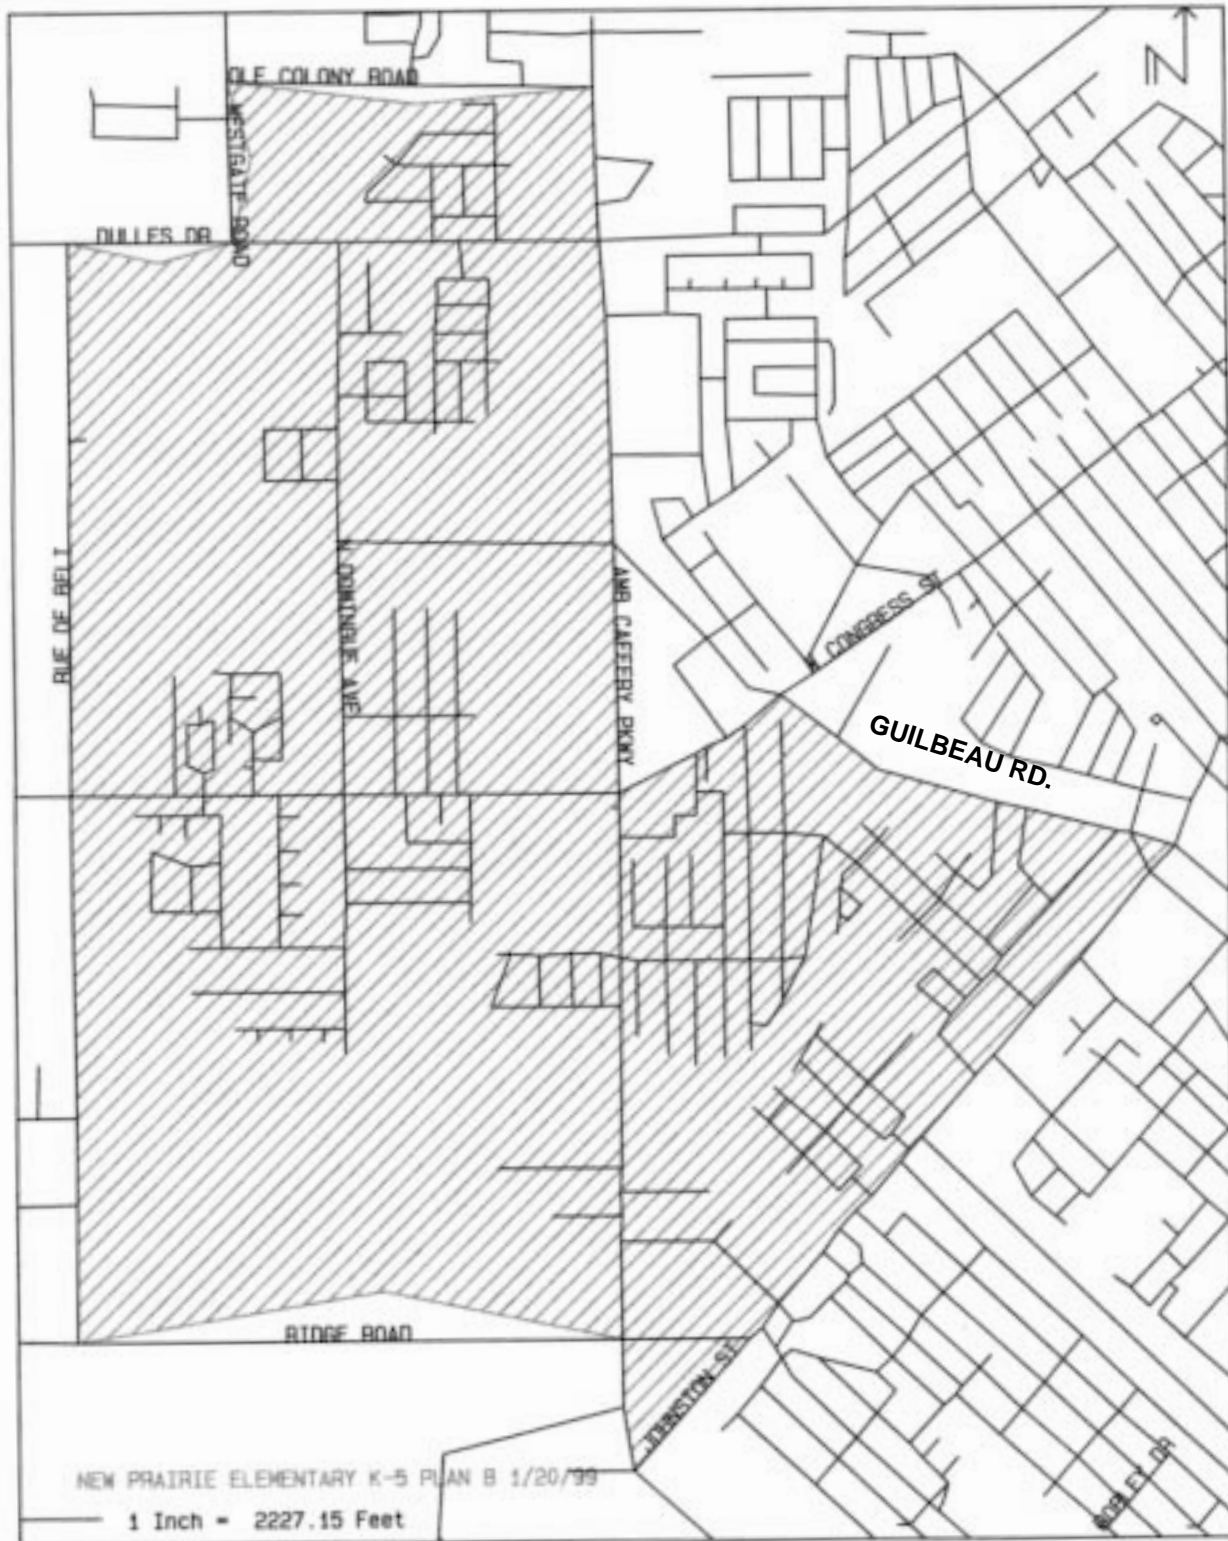

Prairie Elementary (K-5)

Boundary Lines:

From Amb. Caffery Pkwy. (Hwy. 3073) and Johnston St. (Hwy. 167), Johnston St. north to Guilbeau Rd.; Guilbeau Rd. west to W. Congress St.; W. Congress St. southwest to Amb. Caffery Pkwy.; Amb. Caffery Pkwy. north to Ole Colony Rd.; Ole Colony Rd. west to Westgate Rd. (Hwy. 93); Westgate Rd. south to Dulles Dr. (both sides of Ole Colony, Westgate, and Dulles attend LL Judice, Westside, and Scott); Dulles Dr. west to Rue de Belier (Hwy. 93); Rue de Belier south to Ridge Rd. (Hwy. 342); Ridge Rd. east to Amb. Caffery Pkwy. (both sides of Ridge Rd. attend Ridge); Amb. Caffery Pkwy. south to Johnston St.