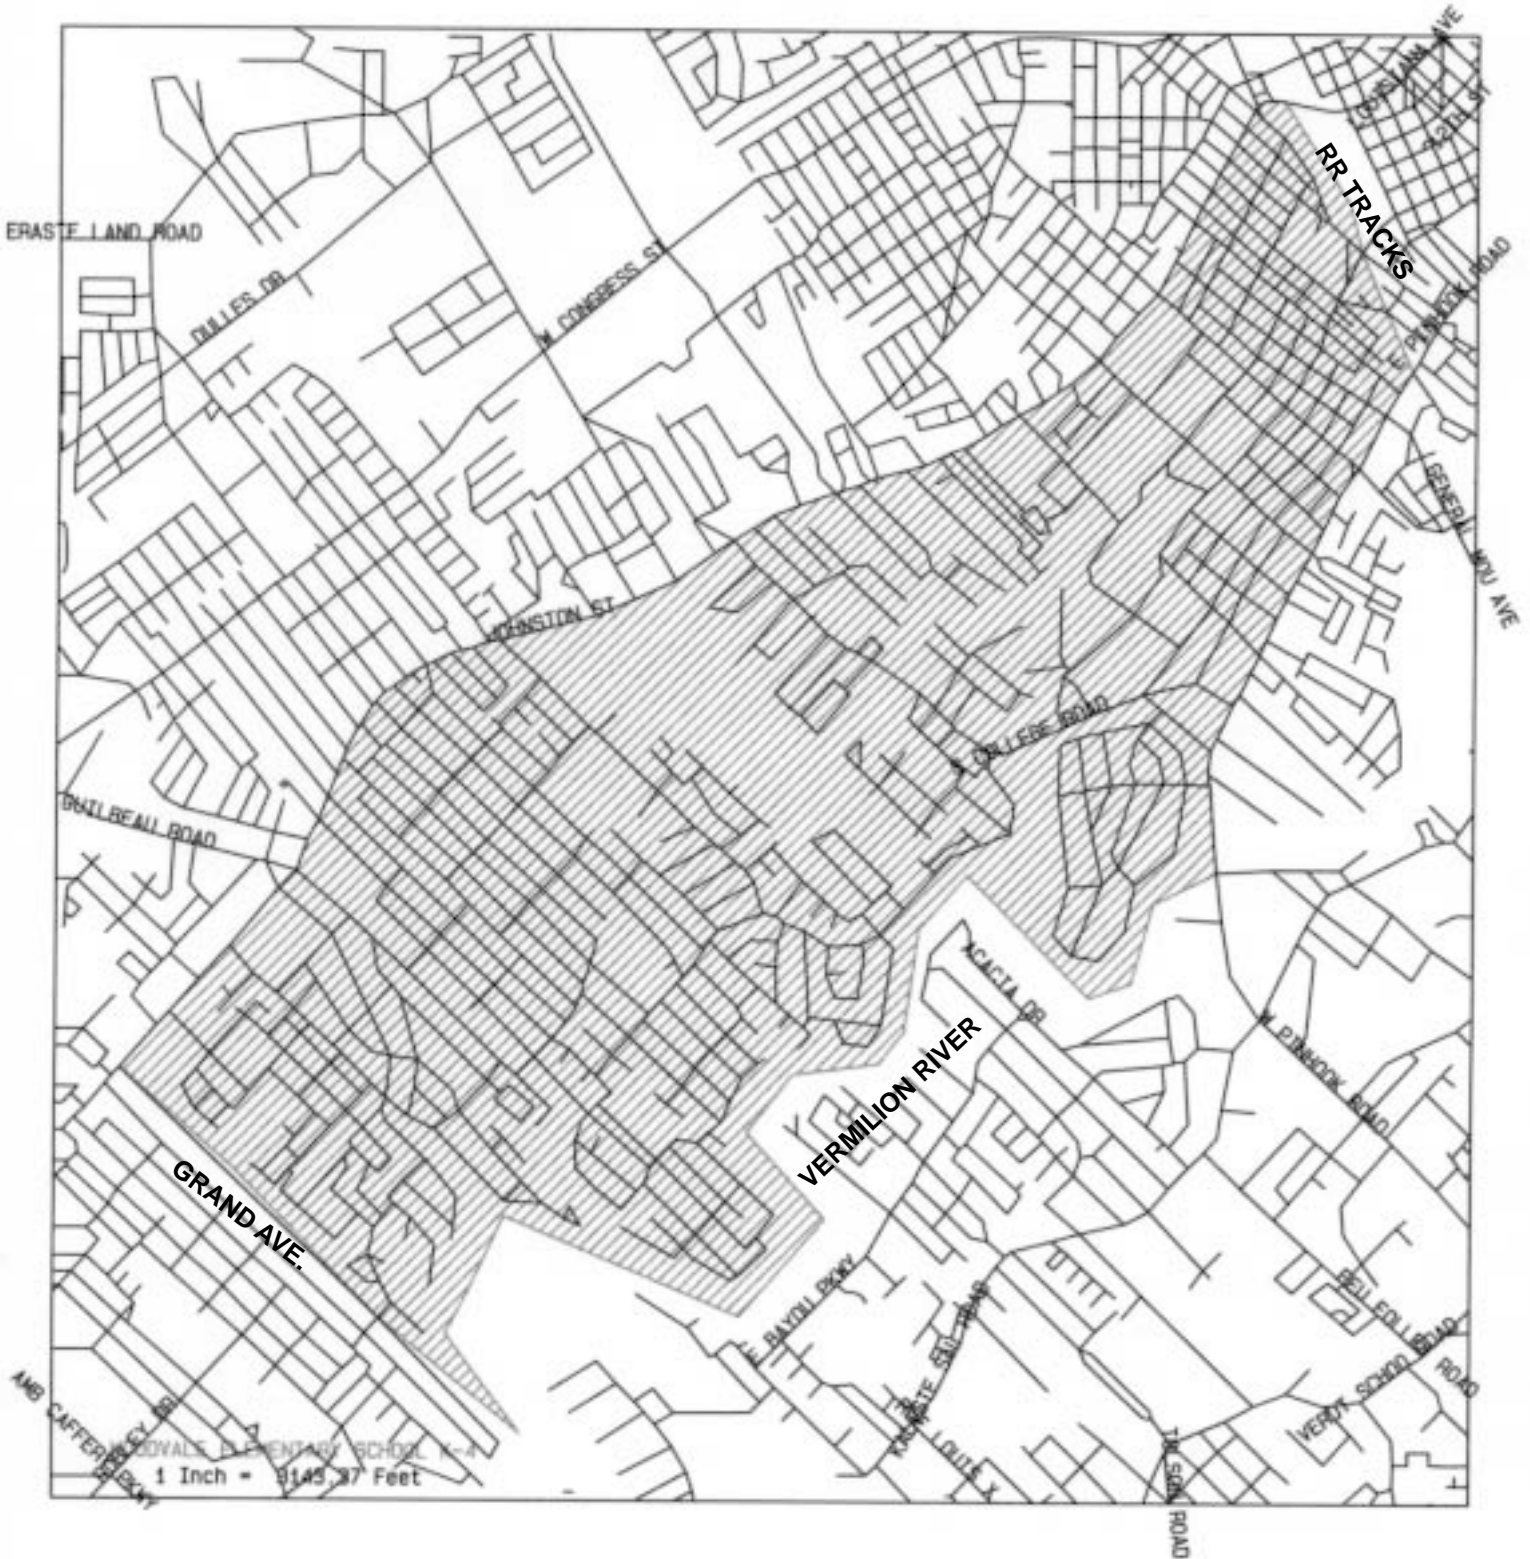

Woodvale Elementary (K-4)

Boundary Lines:

From Johnston St. and Grand Ave., south along Grand Ave. to the Vermilion River; Vermilion River northeast to W. Pinhook Ave.; W. Pinhook Ave. northeast to the Southern Pacific Railroad track; Southern Pacific Railroad track north to Johnston St.; Johnston St. southwest to Grand Ave.