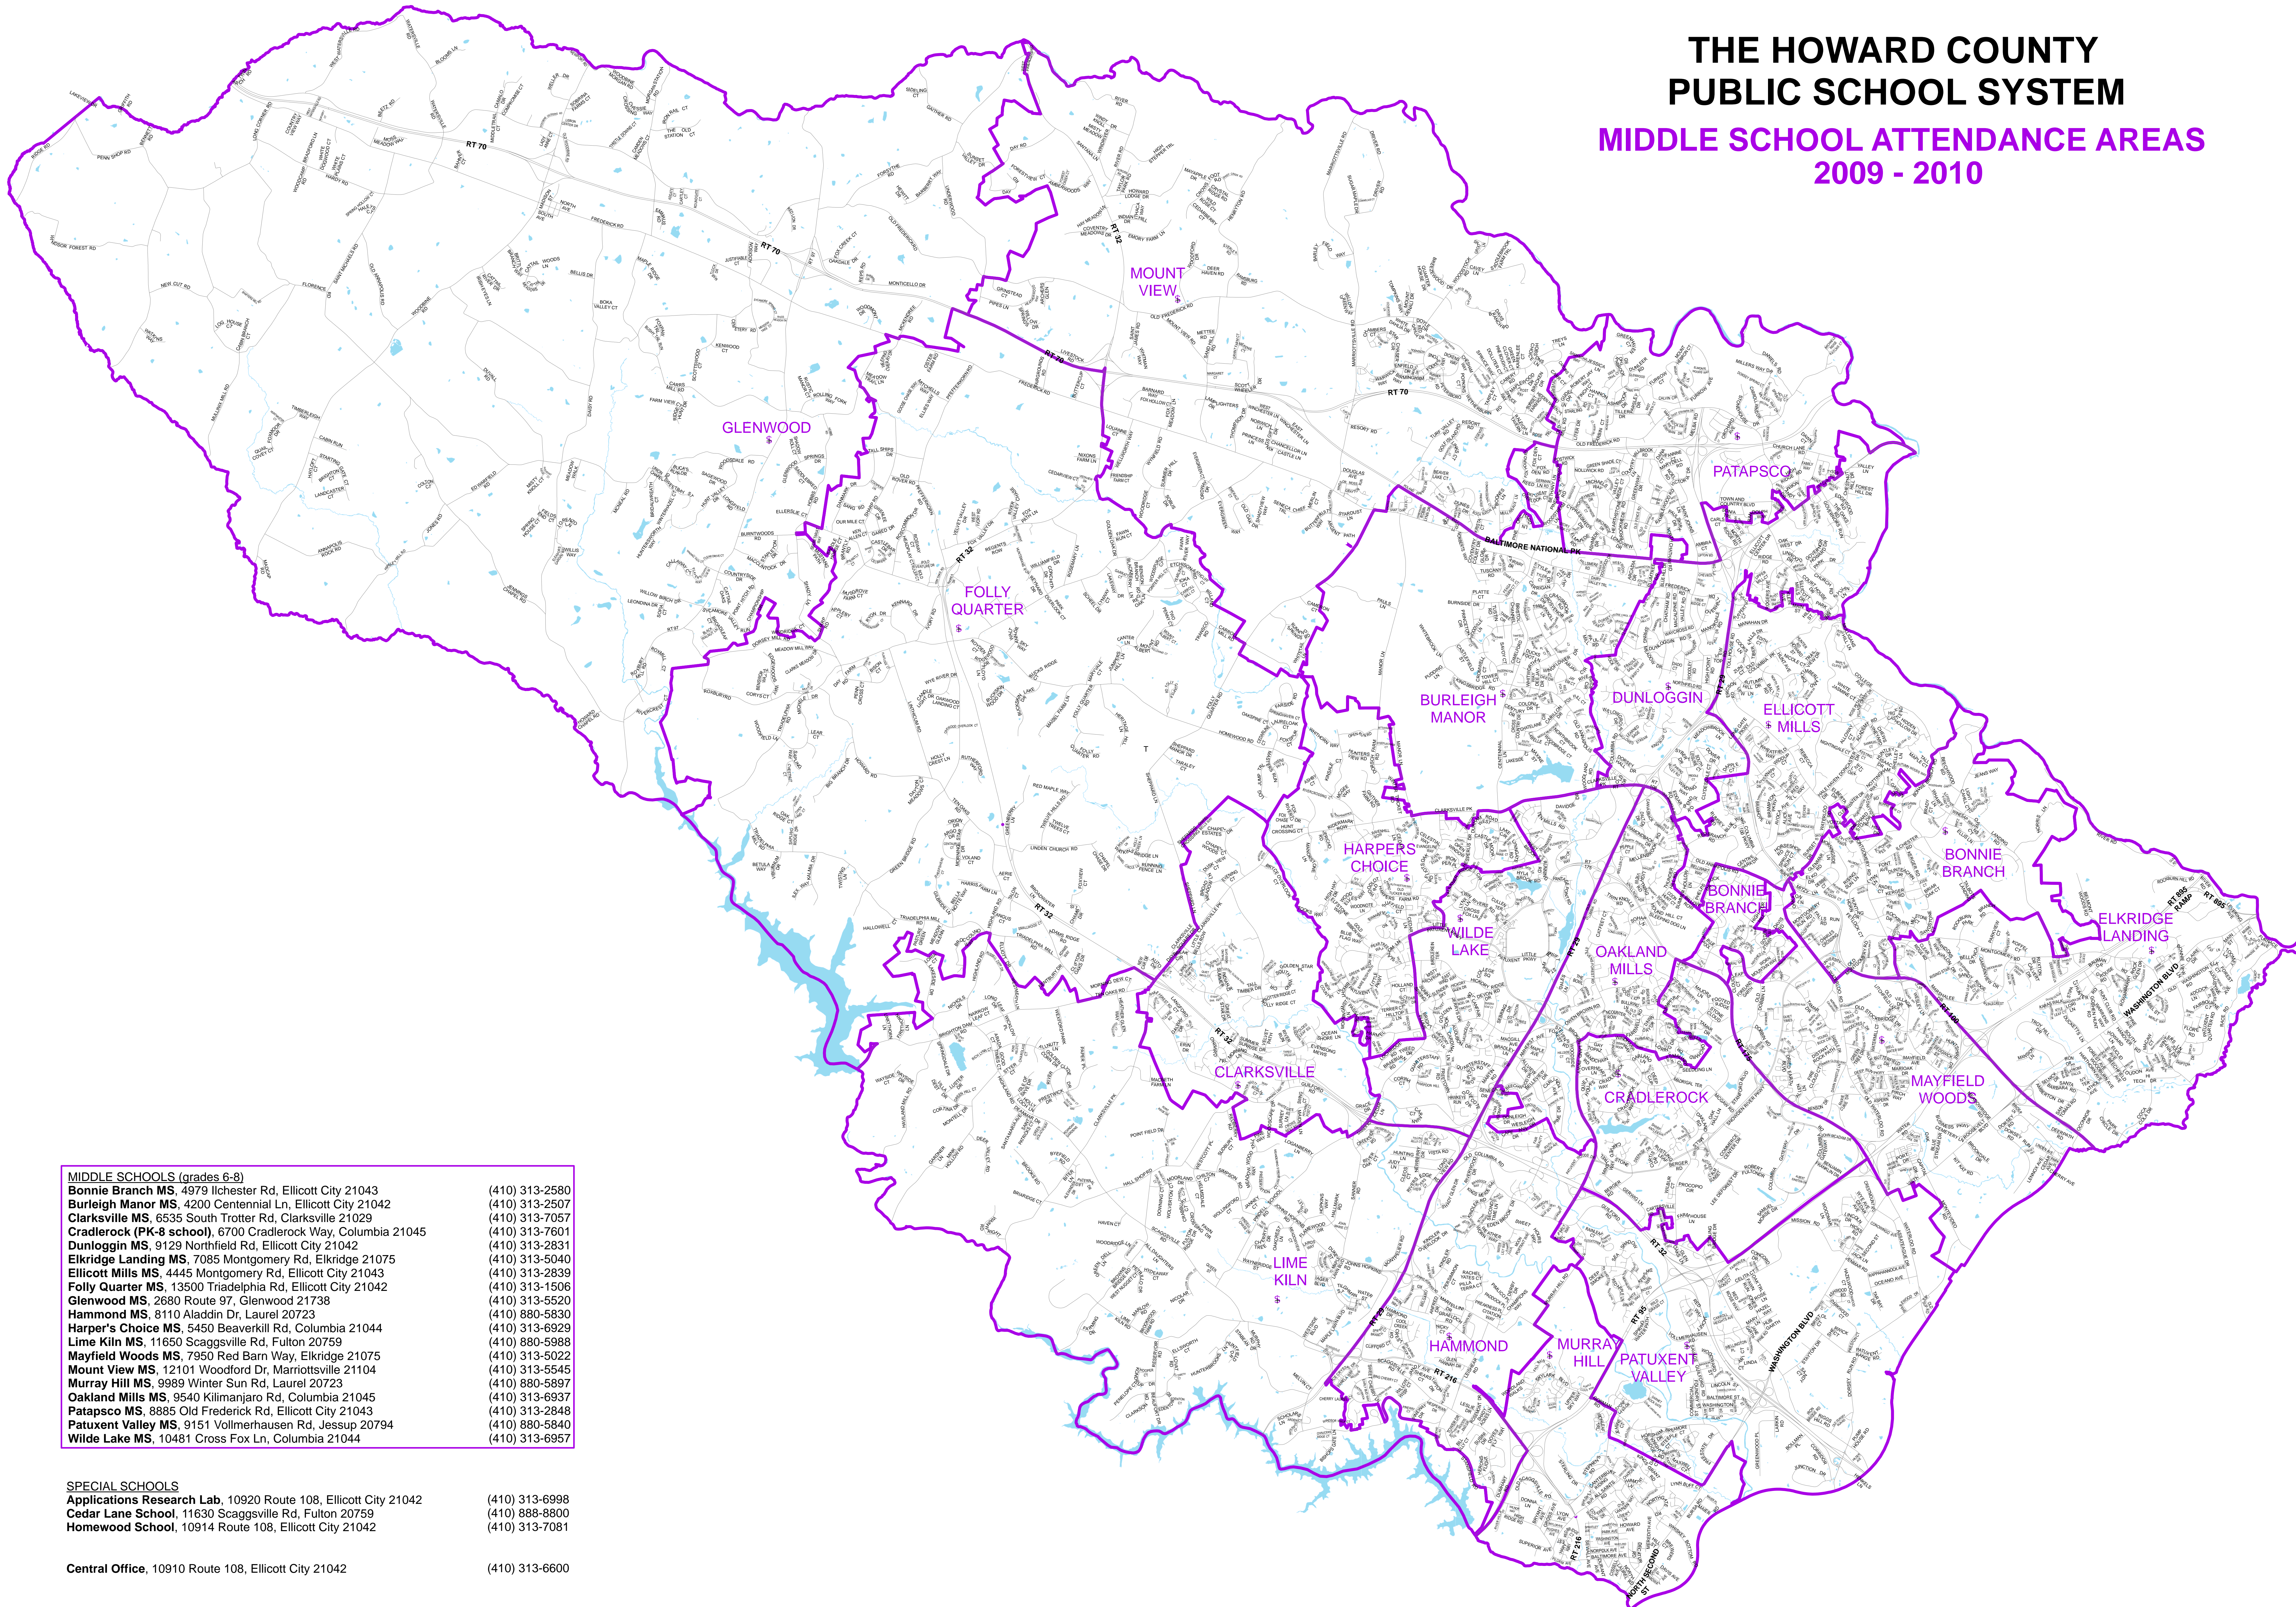

THE HOWARD COUNTY PUBLIC SCHOOL SYSTEM

MIDDLE SCHOOL ATTENDANCE AREAS 2009 - 2010

MIDDLE SCHOOLS (grades 6-8)	
Bonnie Branch MS, 4979 Ilchester Rd, Ellicott City 21043	(410) 313-2580
Burleigh Manor MS, 4200 Centennial Ln, Ellicott City 21042	(410) 313-2507
Clarksville MS, 6535 South Trotter Rd, Clarksville 21029	(410) 313-7057
Cradlerock (PK-8 school), 6700 Cradlerock Way, Columbia 21045	(410) 313-7601
Dunloggin MS, 9129 Northfield Rd, Ellicott City 21042	(410) 313-2831
ElkrIDGE Landing MS, 7085 Montgomery Rd, ElkrIDGE 21075	(410) 313-5040
Ellicott Mills MS, 4445 Montgomery Rd, Ellicott City 21043	(410) 313-2839
Folly Quarter MS, 13500 Triadelphia Rd, Ellicott City 21042	(410) 313-1506
Glenwood MS, 2680 Route 97, Glenwood 21738	(410) 313-5520
Hammond MS, 8110 Aladdin Dr, Laurel 20723	(410) 880-5830
Harpers Choice MS, 5450 Beaverkill Rd, Columbia 21044	(410) 313-6929
Lime Kiln MS, 11650 Scaggsville Rd, Fulton 20759	(410) 880-5988
Mayfield Woods MS, 7950 Red Barn Way, ElkrIDGE 21075	(410) 313-5022
Mount View MS, 12101 Woodford Dr, Marriottsville 21104	(410) 313-5545
Murray Hill MS, 9989 Winter Sun Rd, Laurel 20723	(410) 880-5897
Oakland Mills MS, 9540 Kilimanjaro Rd, Columbia 21045	(410) 313-6937
Patapsco MS, 8885 Old Frederick Rd, Ellicott City 21043	(410) 313-2848
Patuxent Valley MS, 9151 Vollmerhausen Rd, Jessup 20794	(410) 880-5840
Wilde Lake MS, 10481 Cross Fox Ln, Columbia 21044	(410) 313-6957