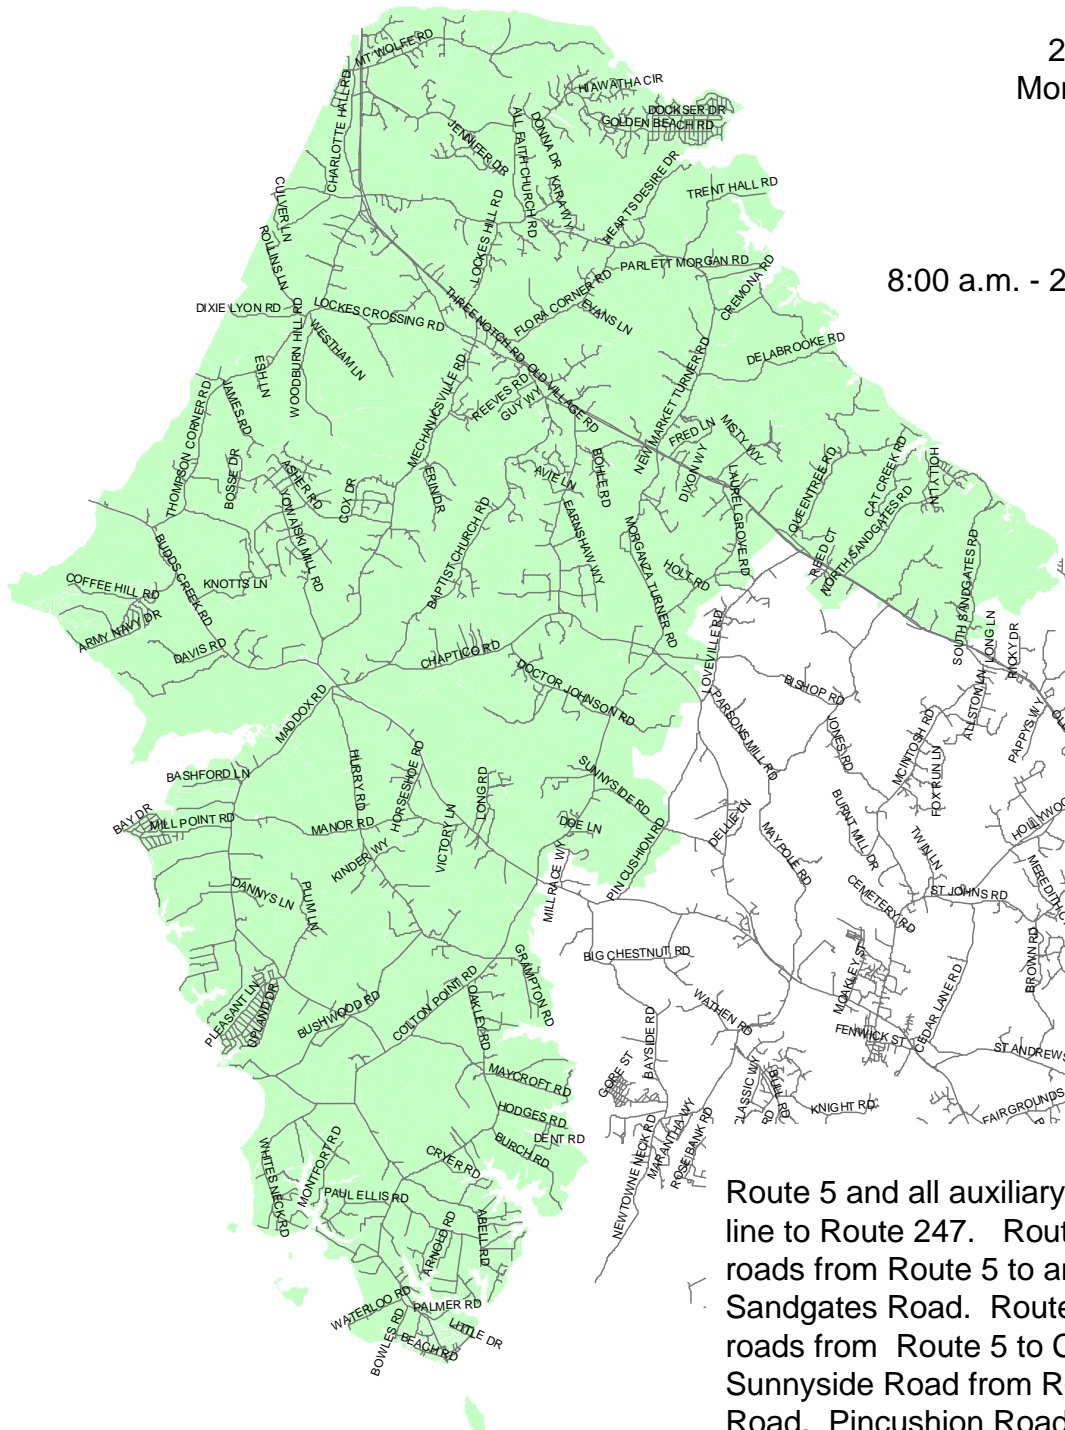

9th - 12th Grade

8:00 a.m. - 2:45 p.m. Daily Schedule
12:45 Early Dismissal

Route 5 and all auxiliary roads from the county line to Route 247. Route 235 and all auxiliary roads from Route 5 to and including South Sandgates Road. Route 242 and all auxiliary roads from Route 5 to Colton's Point. Sunnyside Road from Route 242 to Pincushion Road. Pincushion Road from Sunnyside Road to Route 234. Route 234 and all auxiliary roads from Route 242 to the county line.

2009 – 2010 School Boundary