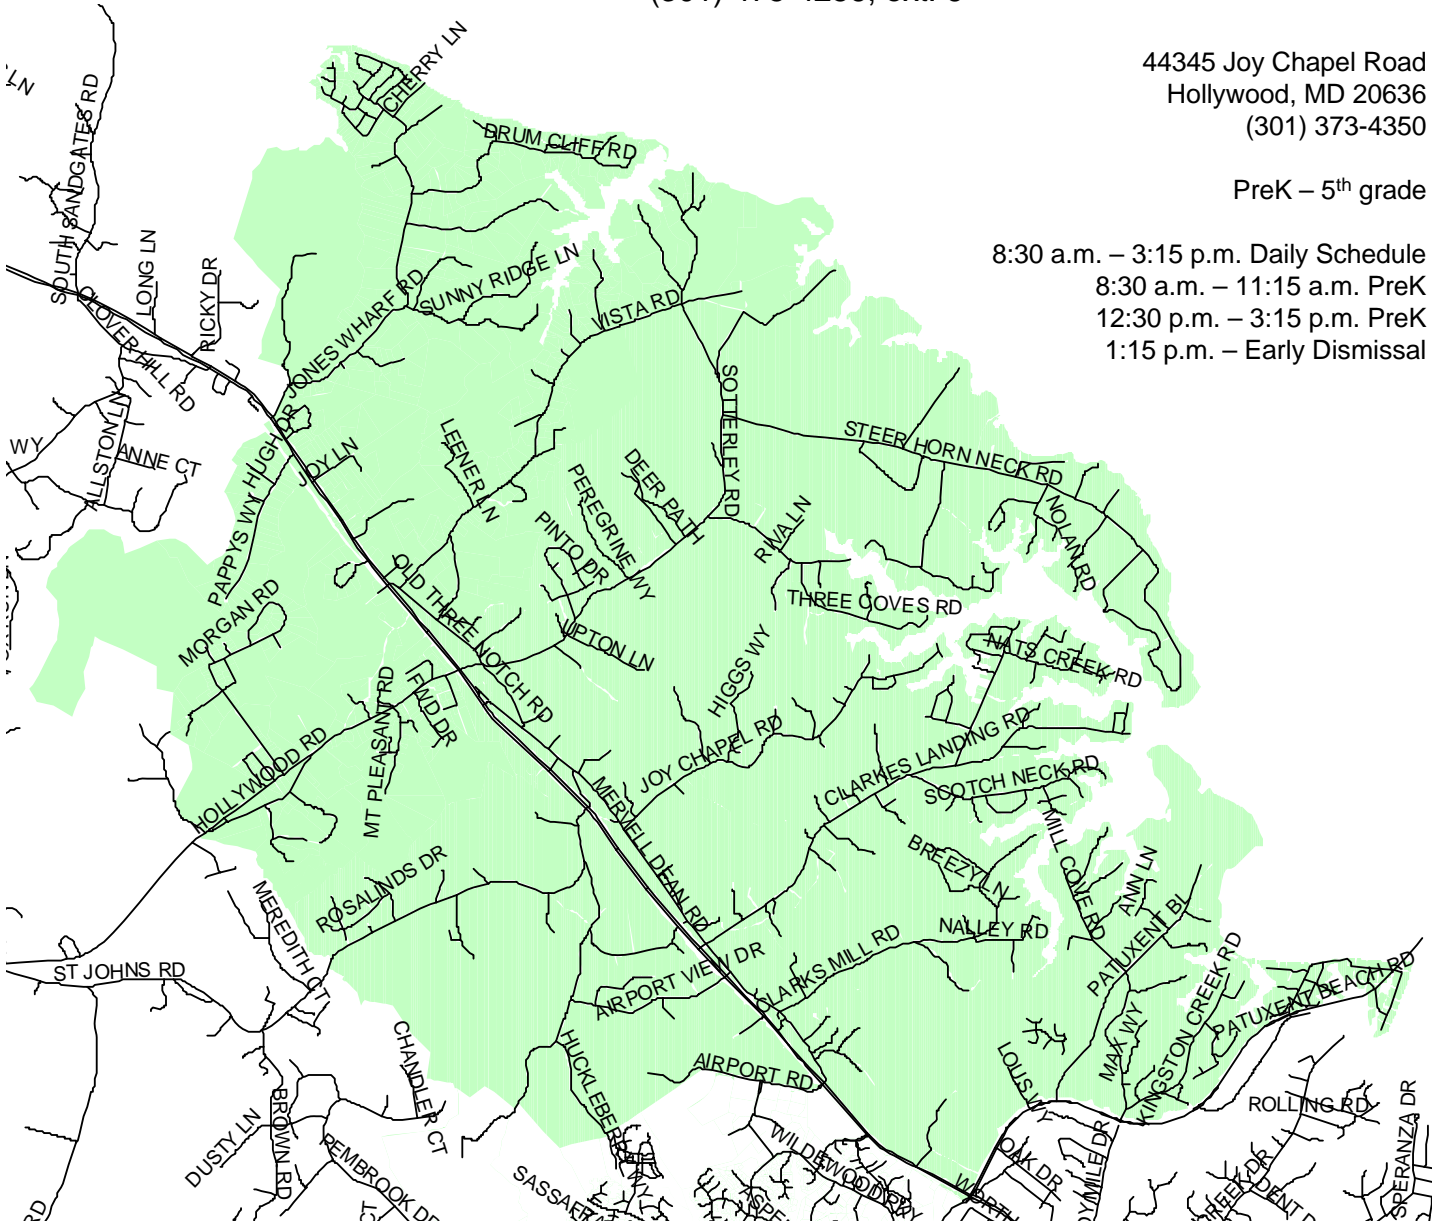

Hollywood Elementary School

St. Mary's County Public Schools
Department of Capital Planning
27190 Point Lookout Road
Loveville, MD 20656
(301) 475-4256, ext. 6

44345 Joy Chapel Road
Hollywood, MD 20636
(301) 373-4350

PreK – 5th grade

8:30 a.m. – 3:15 p.m. Daily Schedule
8:30 a.m. – 11:15 a.m. PreK
12:30 p.m. – 3:15 p.m. PreK
1:15 p.m. – Early Dismissal

The information provided is only a guide to SMCPS school district boundaries and facilities. SMCPS has made substantial efforts to ensure the accuracy of the information. However, school boundary and facility information are subject to change. School boundaries may be unreliable for residents in new subdivisions or residents near a school district boundary. The user of this information understands the statements above and is taking full liability for any use of the data. For verification of any school boundary, please call the Department of Capital Planning at 301-475-4256, extension 6.

Northbound Route 235 and all auxiliary roads from Route 4 to and including Jones Wharf Road. Southbound Rt. 235 from the intersection of Jones Wharf Road with Rt. 235 to and including Airport Road. St. John's Road and all auxiliary roads from Route 235 to and including Abell's Run Drive. Westbound Lane of Route 4 and all auxiliary roads from the Governor Thomas Johnson Bridge to Route 235.

2009 – 2010 School Boundary