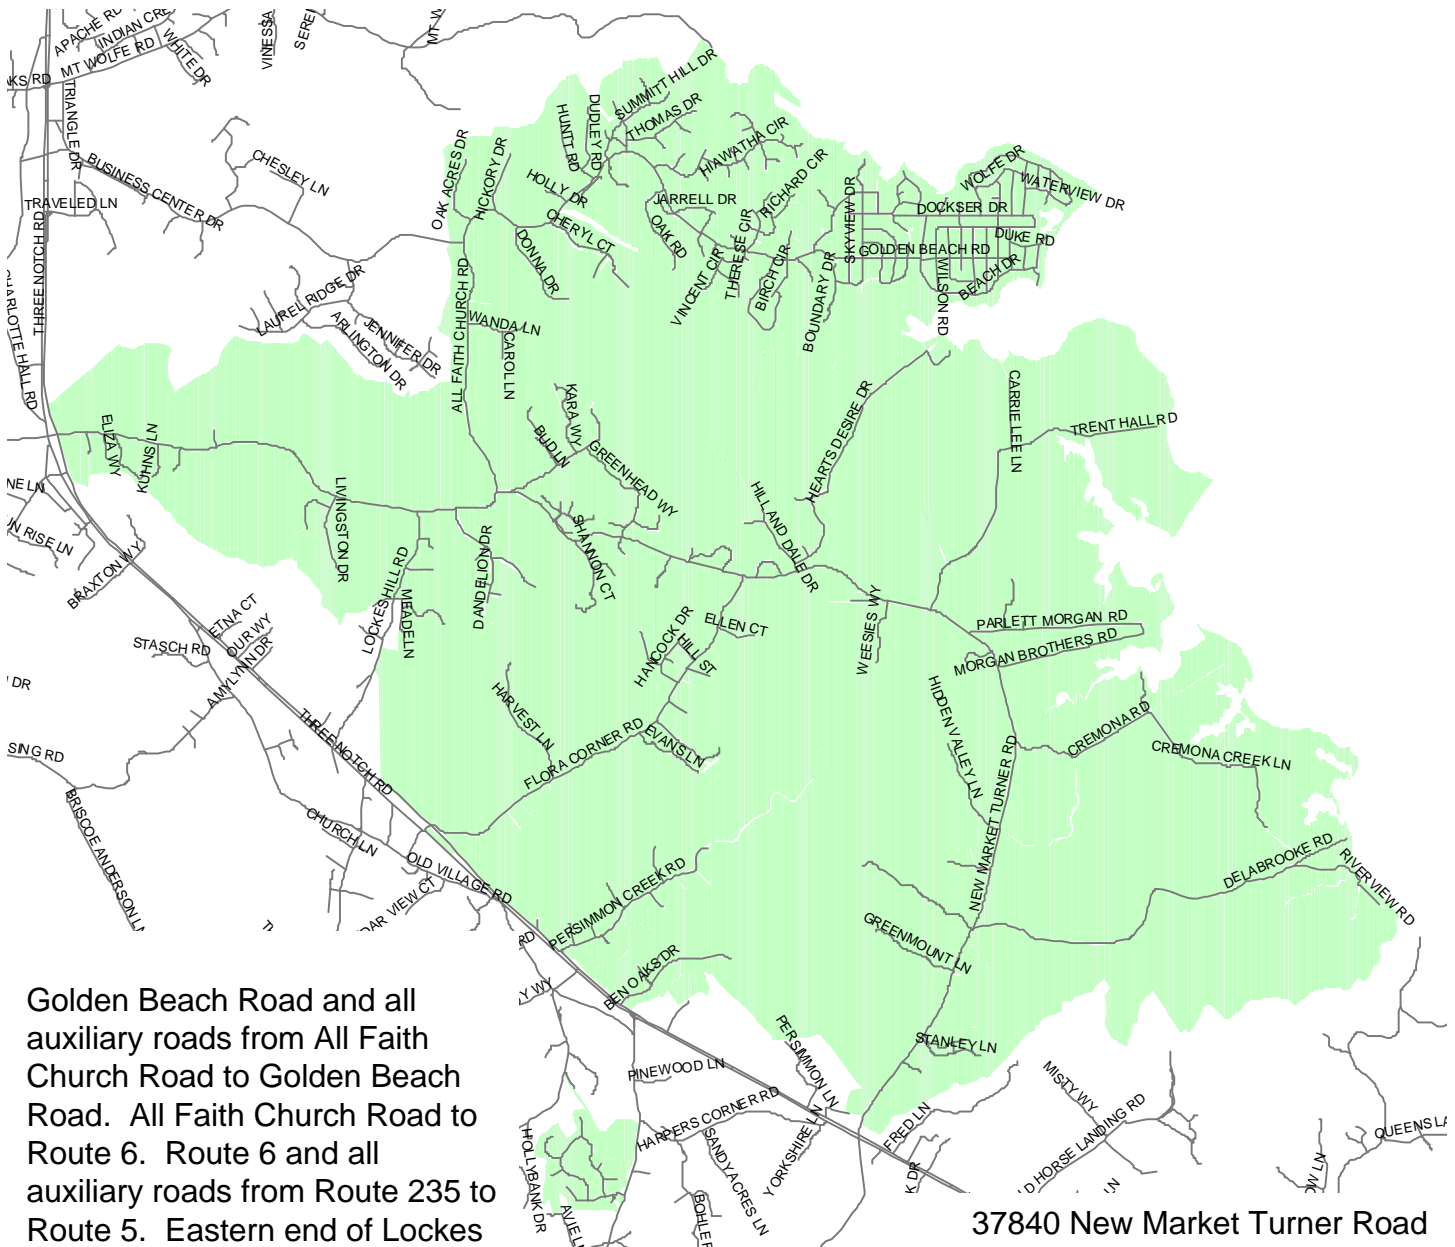

Lettie Marshall Dent Elementary School

St. Mary's County Public Schools
 Department of Capital Planning
 27190 Point Lookout Road
 Loveville, MD 20656
 (301) 475-4256, ext. 6

Golden Beach Road and all auxiliary roads from All Faith Church Road to Golden Beach Road. All Faith Church Road to Route 6. Route 6 and all auxiliary roads from Route 235 to Route 5. Eastern end of Lockes Hill Road. Route 5 from Harpers Corner Road to and including Birch Manor. Route 5 and all auxiliary roads from Route 235 to Flora Corner Road.

37840 New Market Turner Road
 Mechanicsville, MD 20659
 (301) 472-4500

PreK - 5th Grade

9:00 a.m. - 3:45 p.m. Daily Schedule
 9:00 a.m. - 11:45 a.m. PreK
 1:00 p.m. - 3:45 p.m. PreK
 1:45 Early Dismissal

2009 – 2010 School Boundary