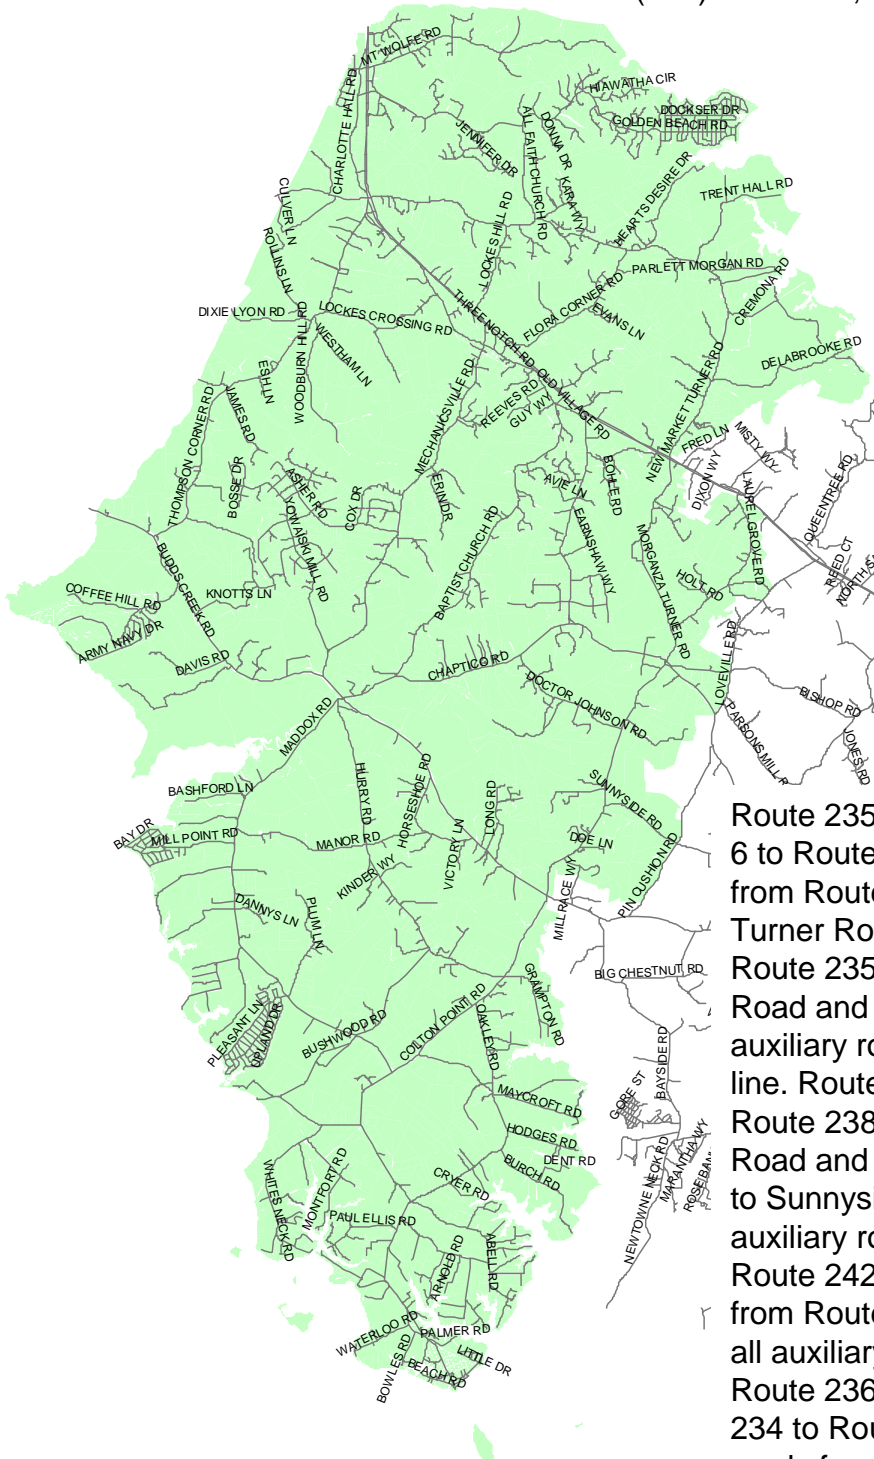

# Margaret Brent Middle School

St. Mary's County Public Schools  
Department of Capital Planning  
27190 Point Lookout Road  
Loveville, MD 20656  
(301) 475-4256, ext. 6

29675 Point Lookout Road  
Helen, MD 20635  
(301) 884-4635

6th - 8th Grade

8:00 a.m. - 2:45 p.m. Daily Schedule  
12:45 Early Dismissal

Route 235 and all auxiliary roads from Route 6 to Route 5. Route 6 and all auxiliary roads from Route 5 to the county line. Morganza-Turner Road and all auxiliary roads from Route 235 to Route 5 including Laurel Grove Road and Kavanaugh Road. Route 5 and all auxiliary roads from Route 247 to the county line. Route 234 and all auxiliary roads from Route 238 to the county line. Pincushion Road and all auxiliary roads from Route 234 to Sunnyside Road. Sunnyside Road and all auxiliary roads from Pincushion Road to Route 242. Route 242 and all auxiliary roads from Route 234 to Route 5. Route 238 and all auxiliary roads from Route 234 to Route 5. Route 236 and all auxiliary roads from Route 234 to Route 5. Route 242 and all auxiliary roads from Route 234 to Colton's Point. Route 238 and auxiliary roads from Route 242 to Route 234.