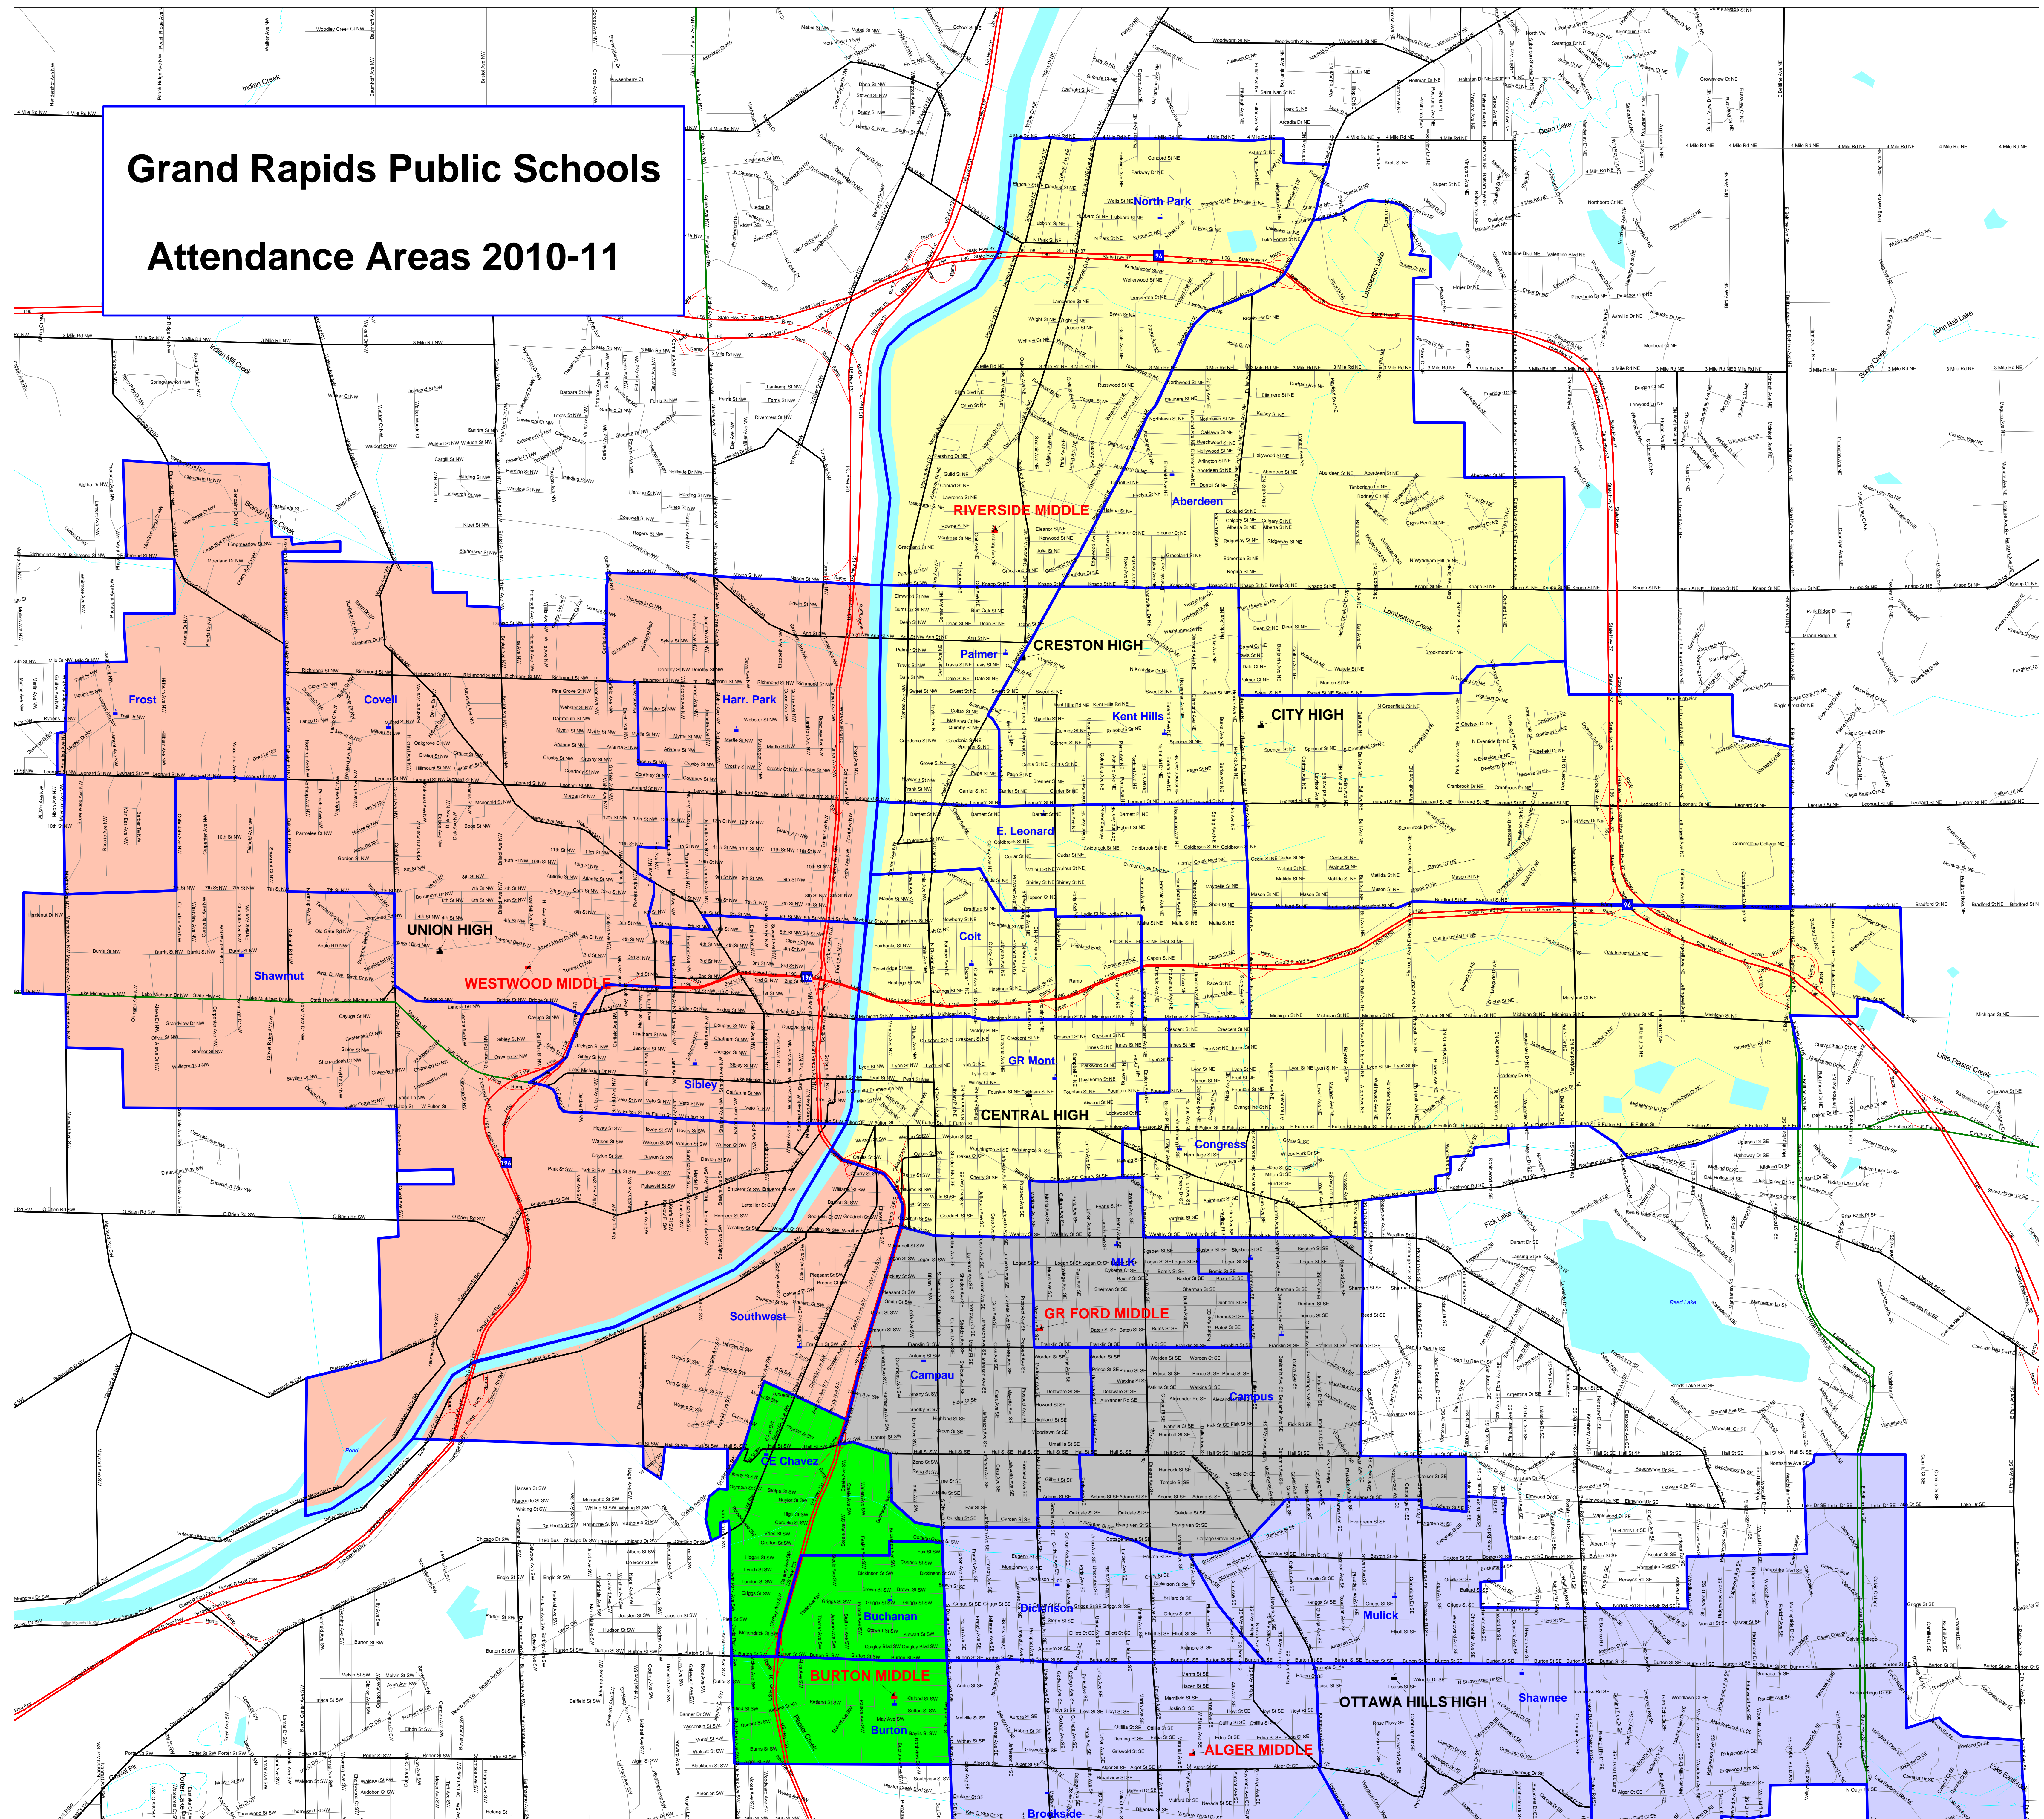

# Grand Rapids Public Schools Attendance Areas 2010-11

## 2010/11 Middle/High School Boundaries

- Burton Middle - Union High
- Alger Middle - Ottawa High
- G R Ford Middle - Ottawa High
- Riverside Middle - Creston High
- Westwood Middle - Union High