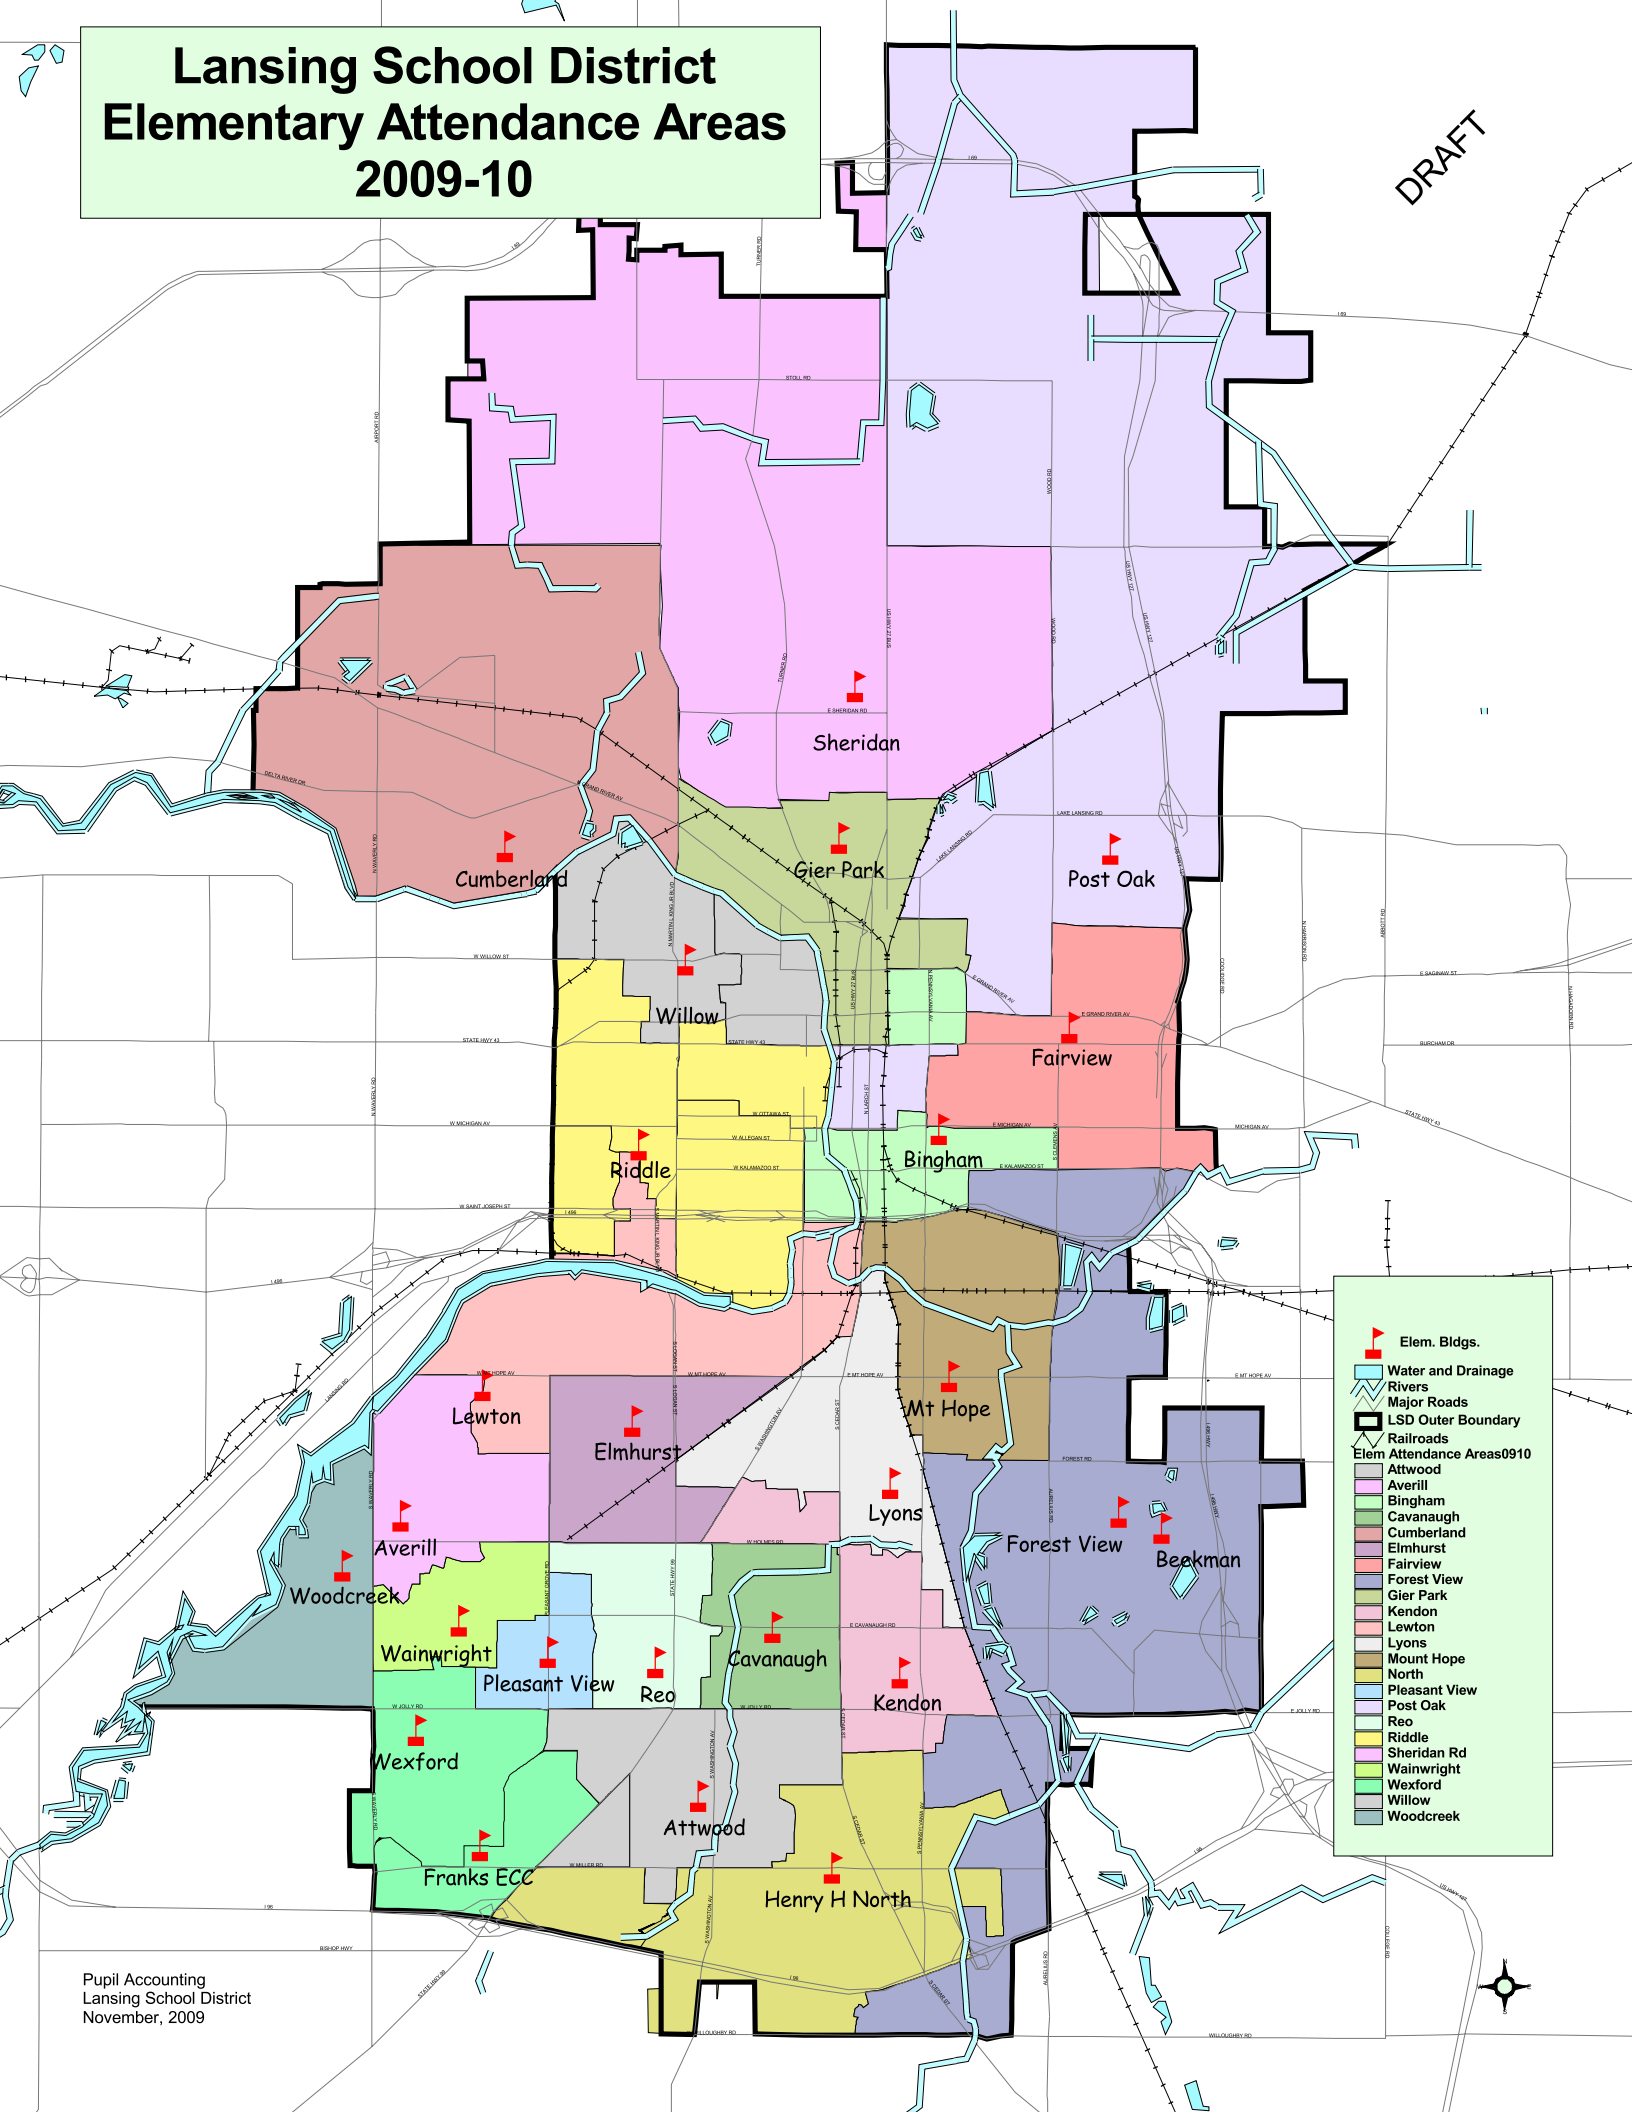

Lansing School District Elementary Attendance Areas 2009-10

DRAFT

Elem. Bldgs.

- Elem. Bldgs.
- Water and Drainage
- Rivers
- Major Roads
- LSD Outer Boundary
- Railroads

Elem Attendance Areas 0910

- Attwood
- Averill
- Bingham
- Cavanaugh
- Cumberland
- Elmhurst
- Fairview
- Forest View
- Gier Park
- Kendon
- Lewton
- Lyons
- Mount Hope
- North
- Pleasant View
- Post Oak
- Reo
- Riddle
- Sheridan Rd
- Wainwright
- Wexford
- Willow
- Woodcreek