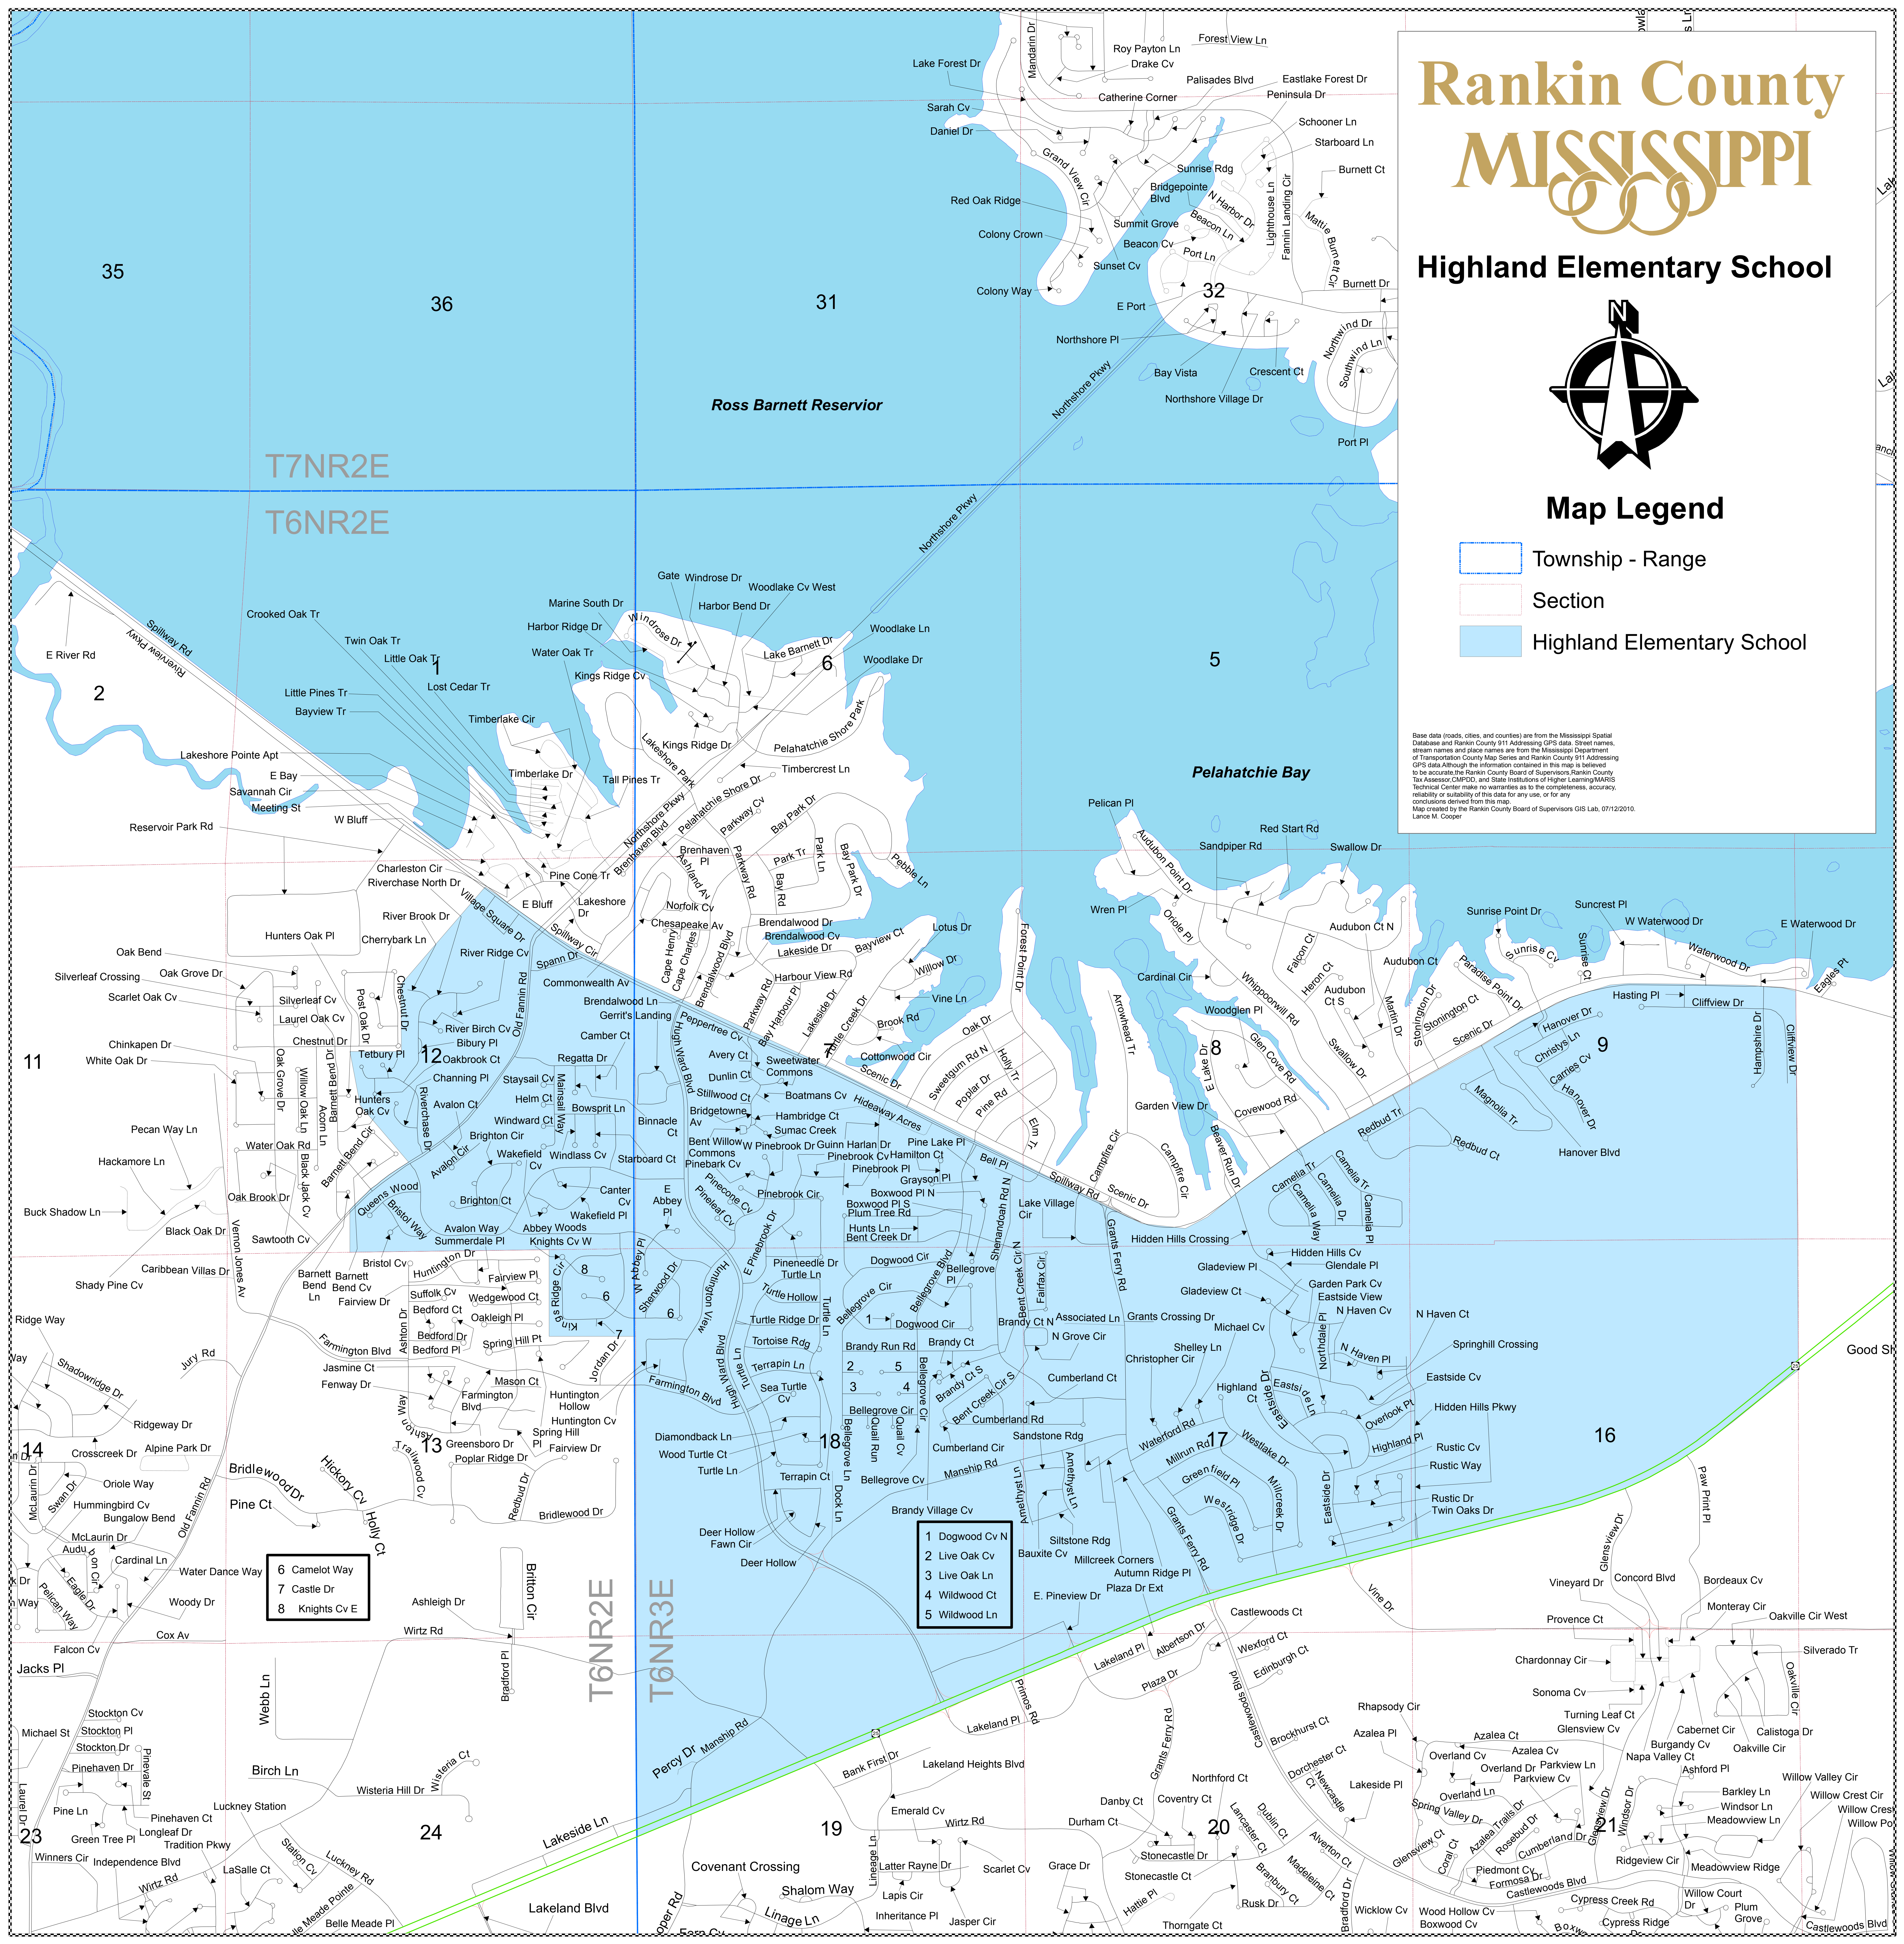

Rankin County MISSISSIPPI

Highland Elementary School

Map Legend

- Township - Range
- Section
- Highland Elementary School

1. 1 Dogwood Cv N
2. 2 Live Oak Cv
3. 3 Live Oak Ln
4. 4 Wildwood Ct
5. 5 Wildwood Ln

1. 6 Camel Way
2. 7 Castle Dr
3. 8 Knights Cv E