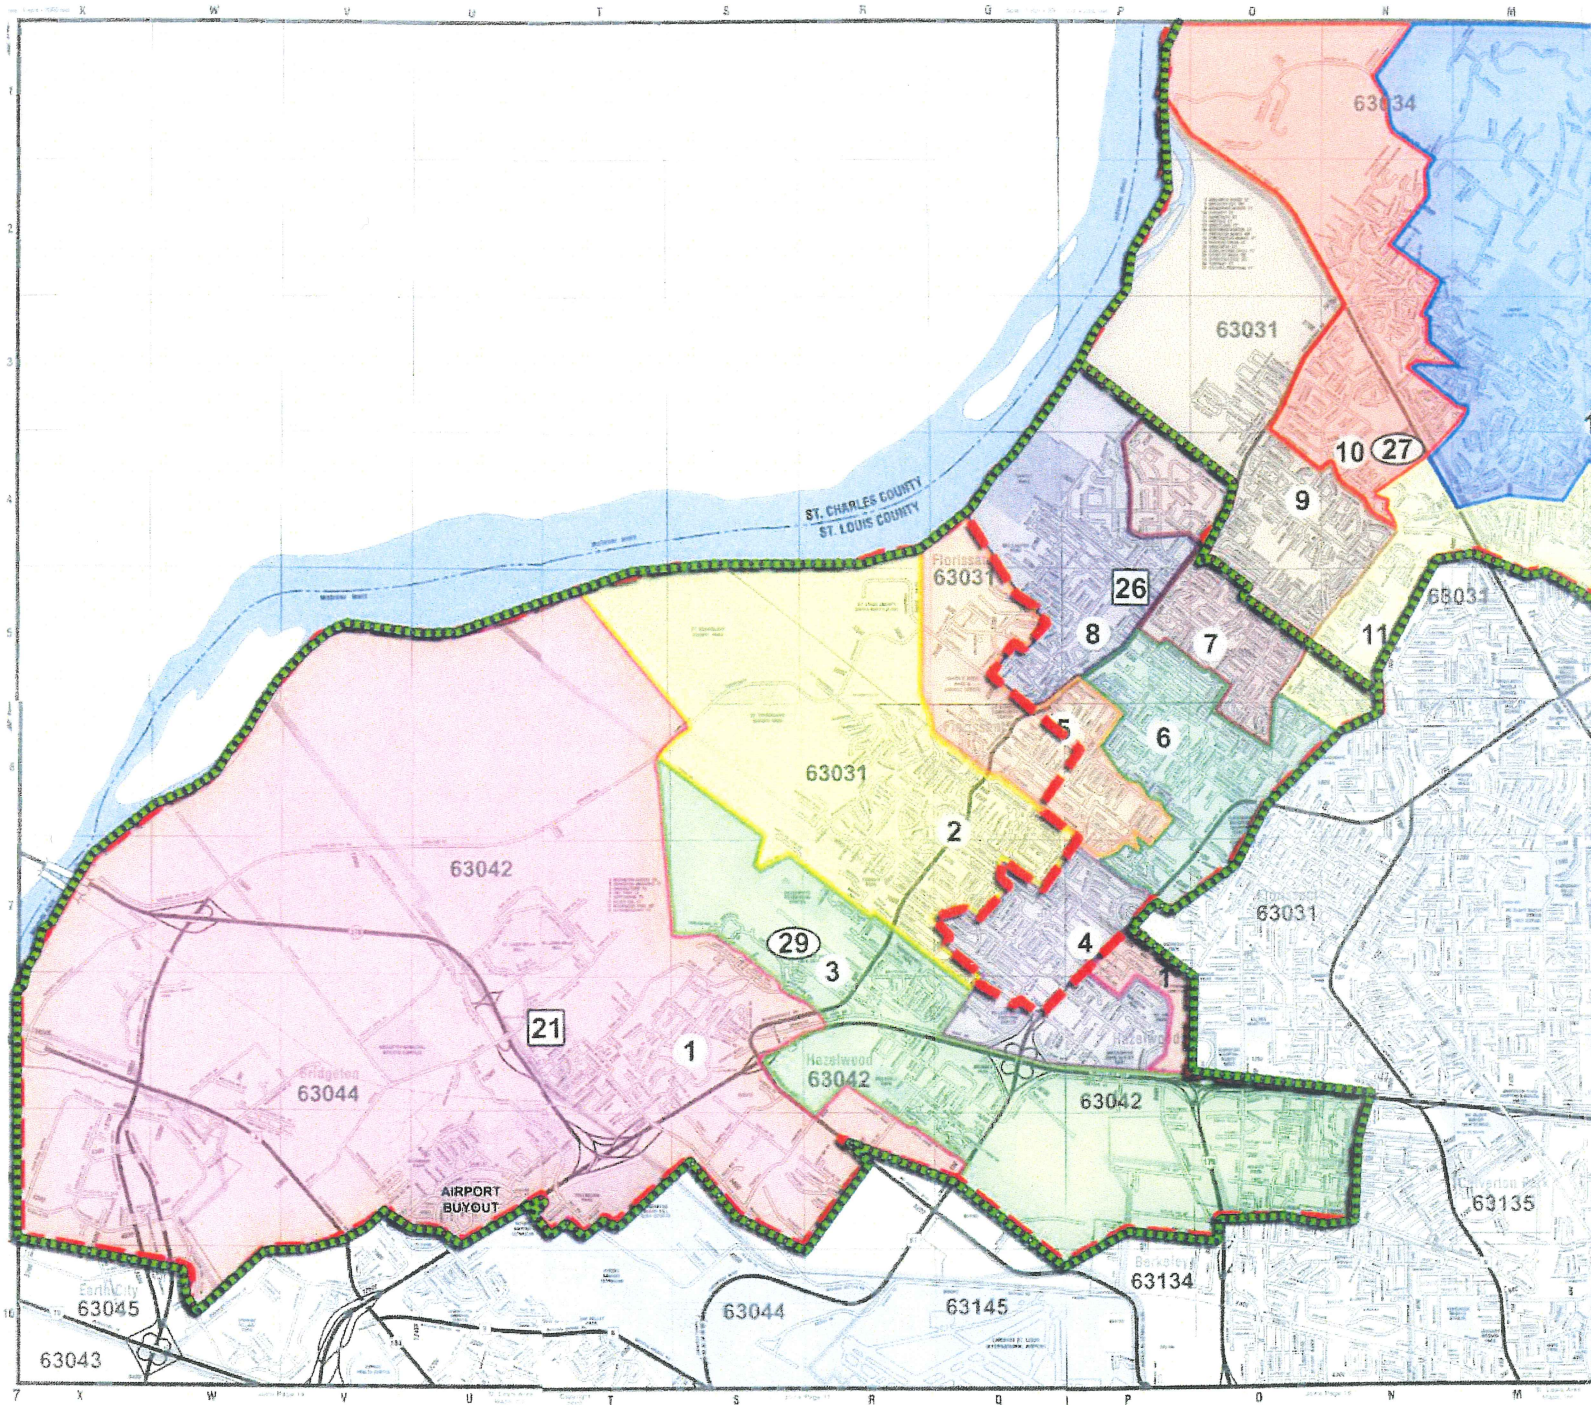

DISTRICT MAP Effective 2007 - 08

COLOR GRAPHICS BY TR,i ARCHITECTS
12-08-05

St. Louis Area Maps (2005). Pages 14-20.

HAZELWOOD SCHOOL DISTRICT MAP

- High School Boundaries
- Middle School Boundaries

Legend