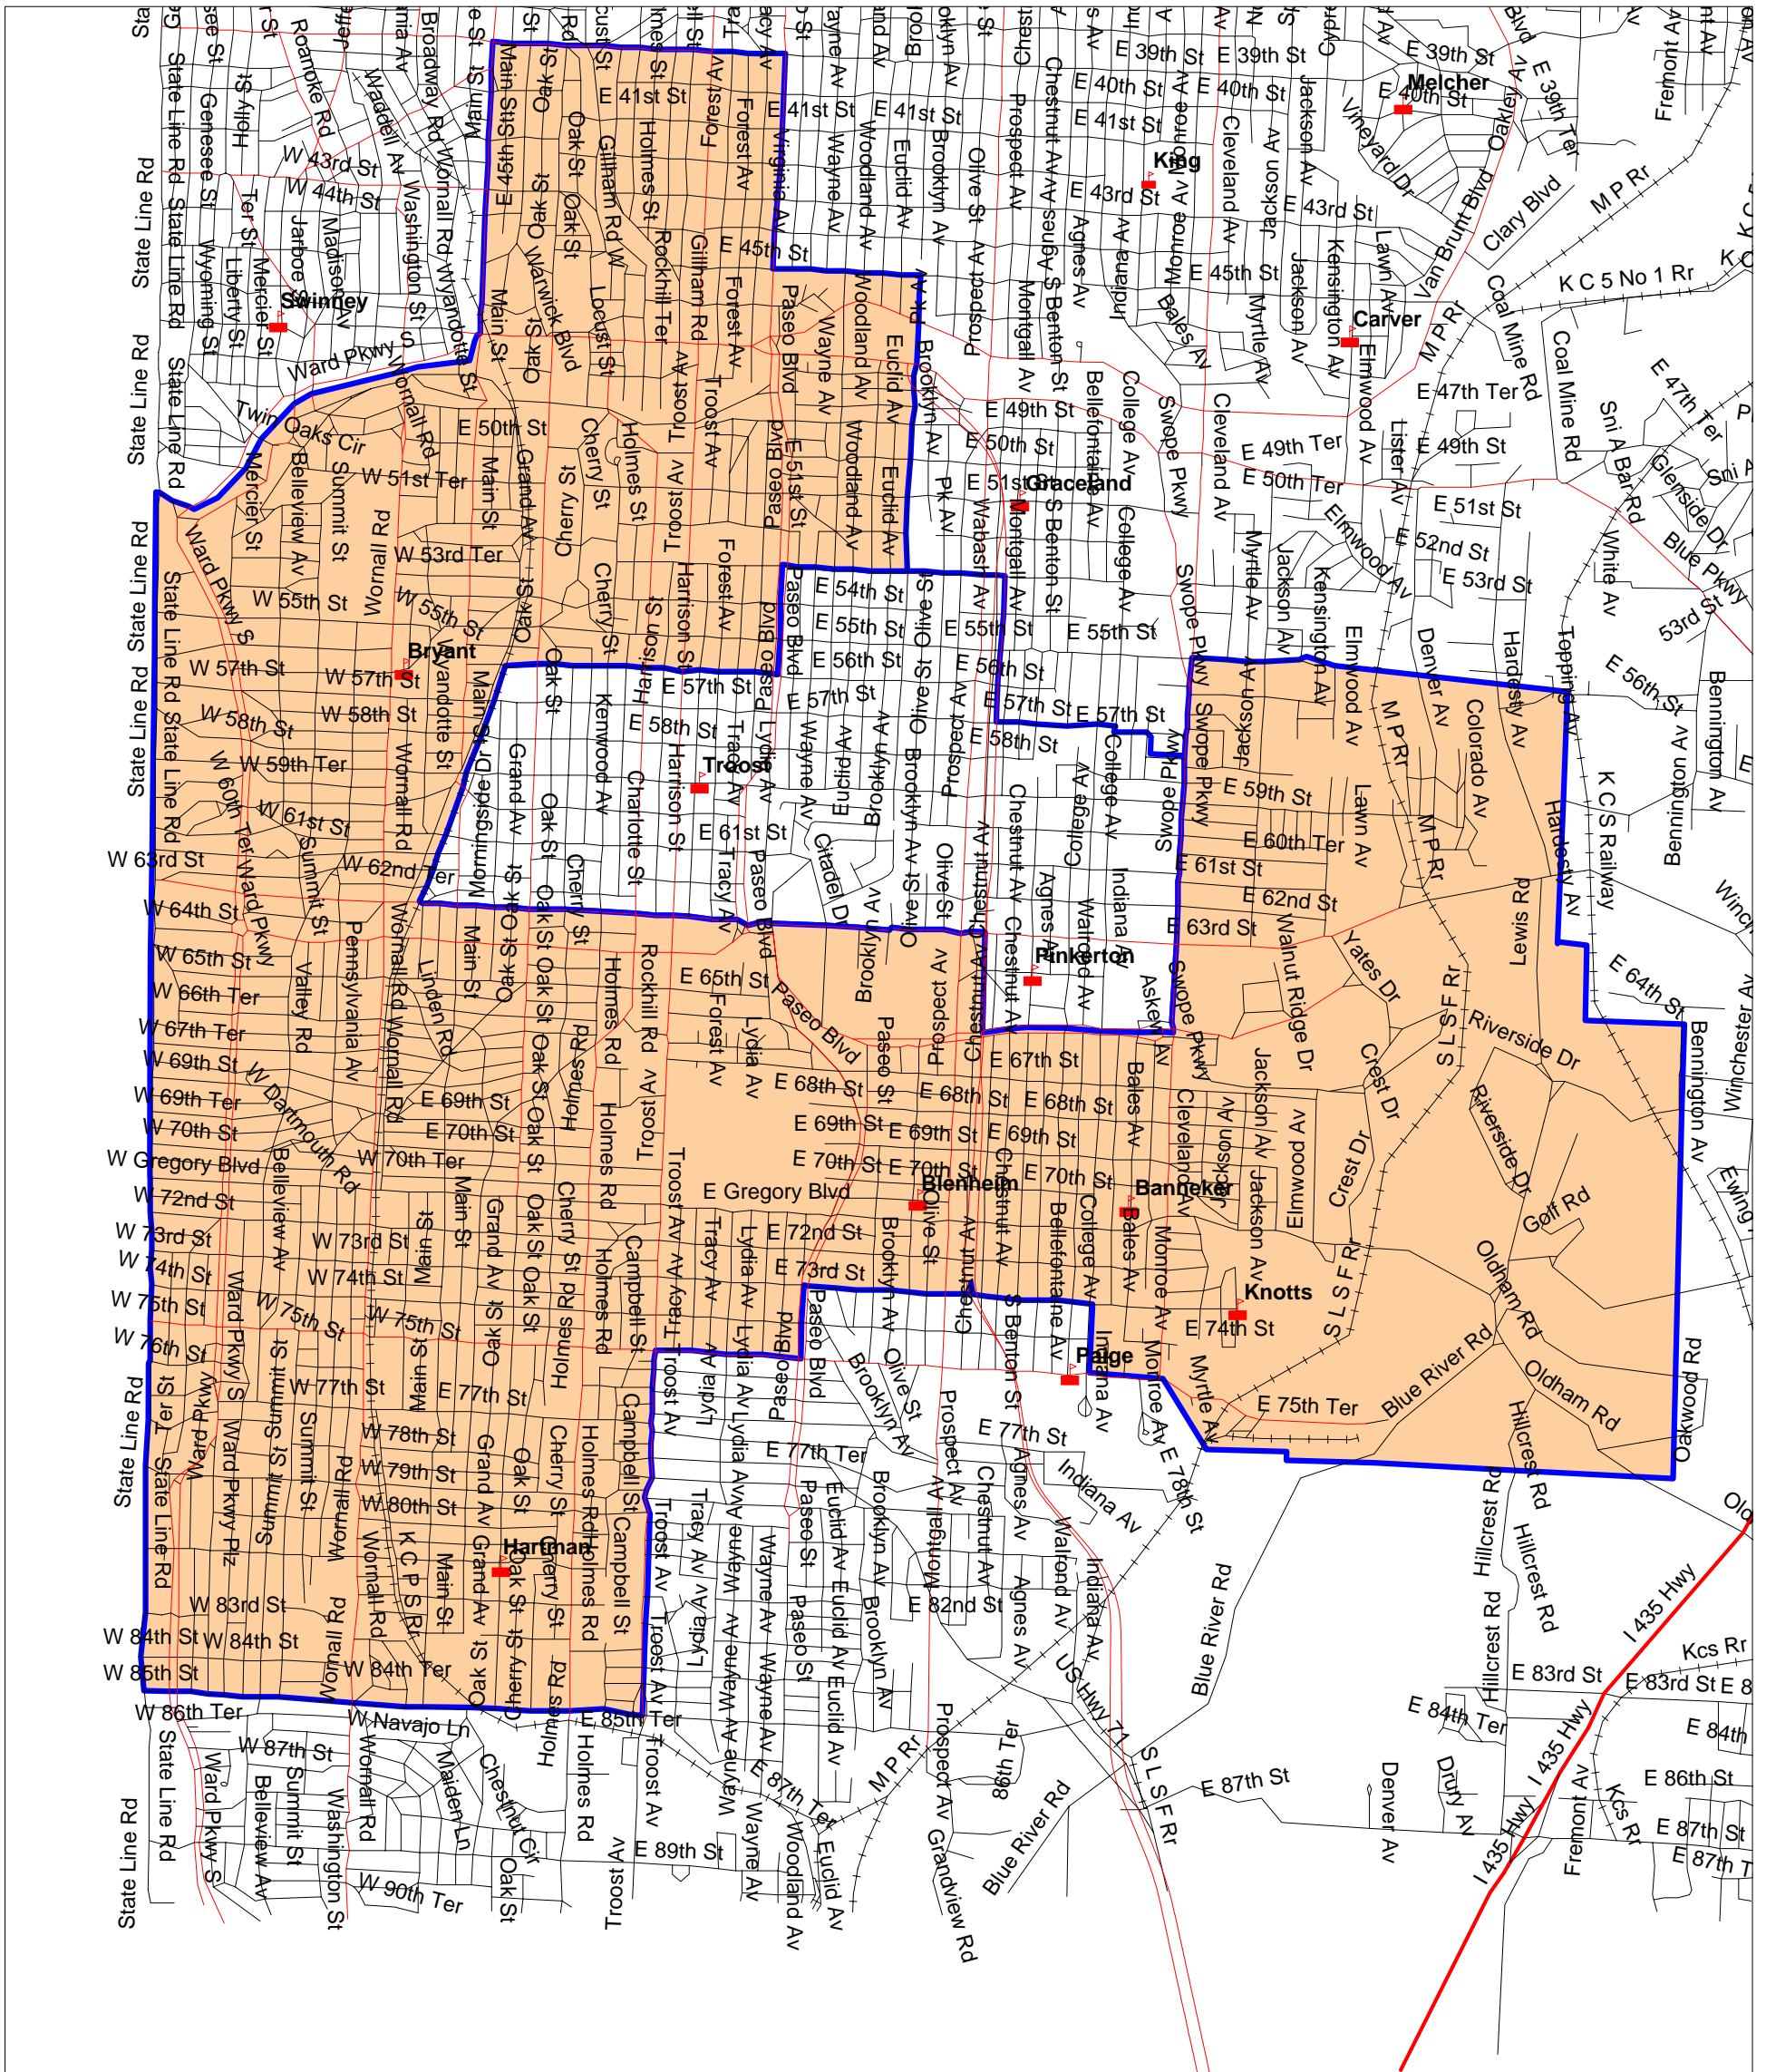

Kansas City Missouri School District (Knotts, Hartman, Bryant, Blenheim) at Banneker 6-8 Grade Boundary

BANNEKER 6-8 GRADE SCHOOL BOUNDARY

Starting at 85th St & Stateline Rd. go North on Stateline Rd to Shawnee Mission Pkwy, East to Ward Parkway, Northeast to Main St, North to 39th St, East on 39th St to Paseo, South on Paseo to 45th St, East on 45th St to Brooklyn Ave, South on Brooklyn Ave to 53rd St, West on 53rd St to Paseo, South on Paseo to 56th St, West on 56th St to KCP Railroad, Southwest on KCP Railroad to 63rd St, East on 63rd St to Montgall Ave, South on Montgall Ave to Meyer Blvd, East on Meyer Blvd to Swope Parkway, North on Swope Parkway to 55th St, West on 55th St to KCS Railway, South on KCS Railway to East edge of KCMSD Boundary, South on KCMSD Boundary to South edge of KCMSD Boundary, West on KCMSD Boundary to a point south of Elmwood, North from this point to Gregory Blvd, West on Gregory Blvd to Montgall South on Montgall to 73rd St, West on 73rd St to Paseo Blvd, South on Paseo Blvd to 75th St, West on 75th St to Troost, South on Troost Ave to 85th St, West on 85th St to State Line Rd