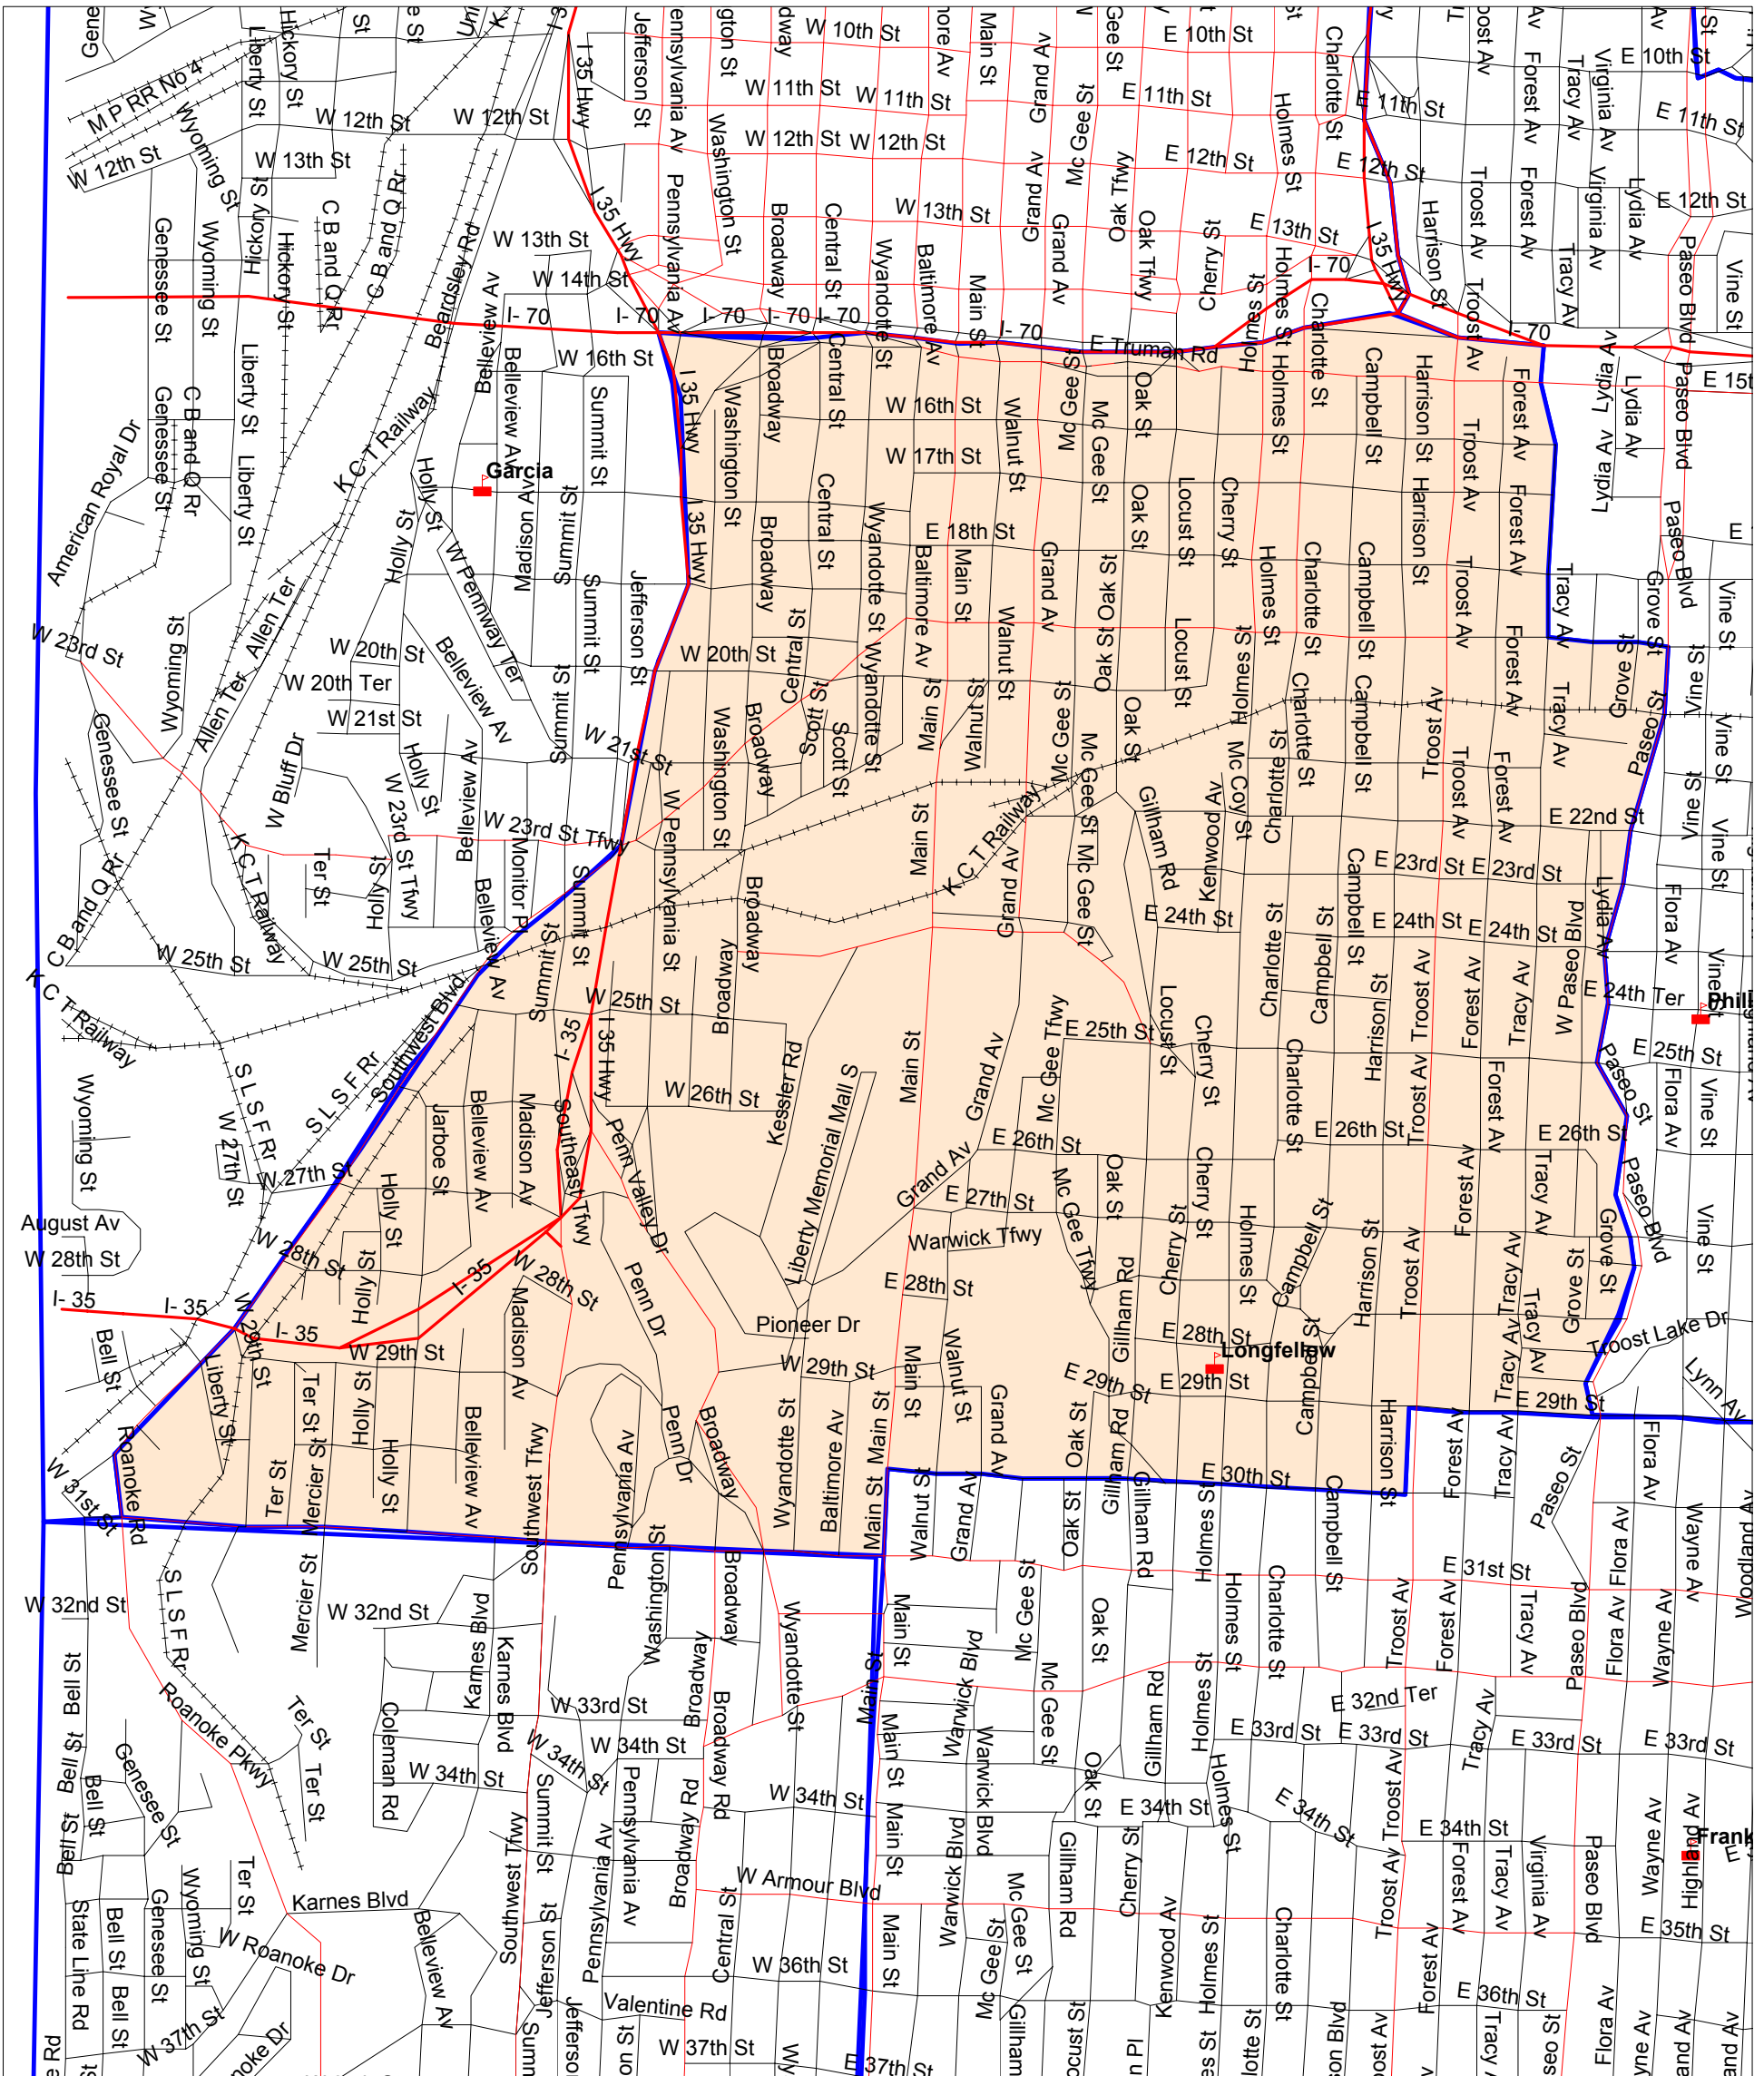

# Kansas City Missouri School District Longfellow K-8 Boundary

## LONGFELLOW ELEMENTARY SCHOOL BOUNDARY

Starting at 31st St & Roanoke Rd, north to Southwest Blvd, northeast on Southwest Blvd to I-35, north on I-35 to I-70, east on I-70 to a point north of Tracy Ave, south on Tracy Ave to 19th St, east on 19th St to Paseo St, south on Paseo St to 29th St, west on 29th St to Troost Ave, south on Troost Ave to 30th St, west on 30th St to Main St, south on Main St to 31st St, west on 31st St to Roanoke Rd.