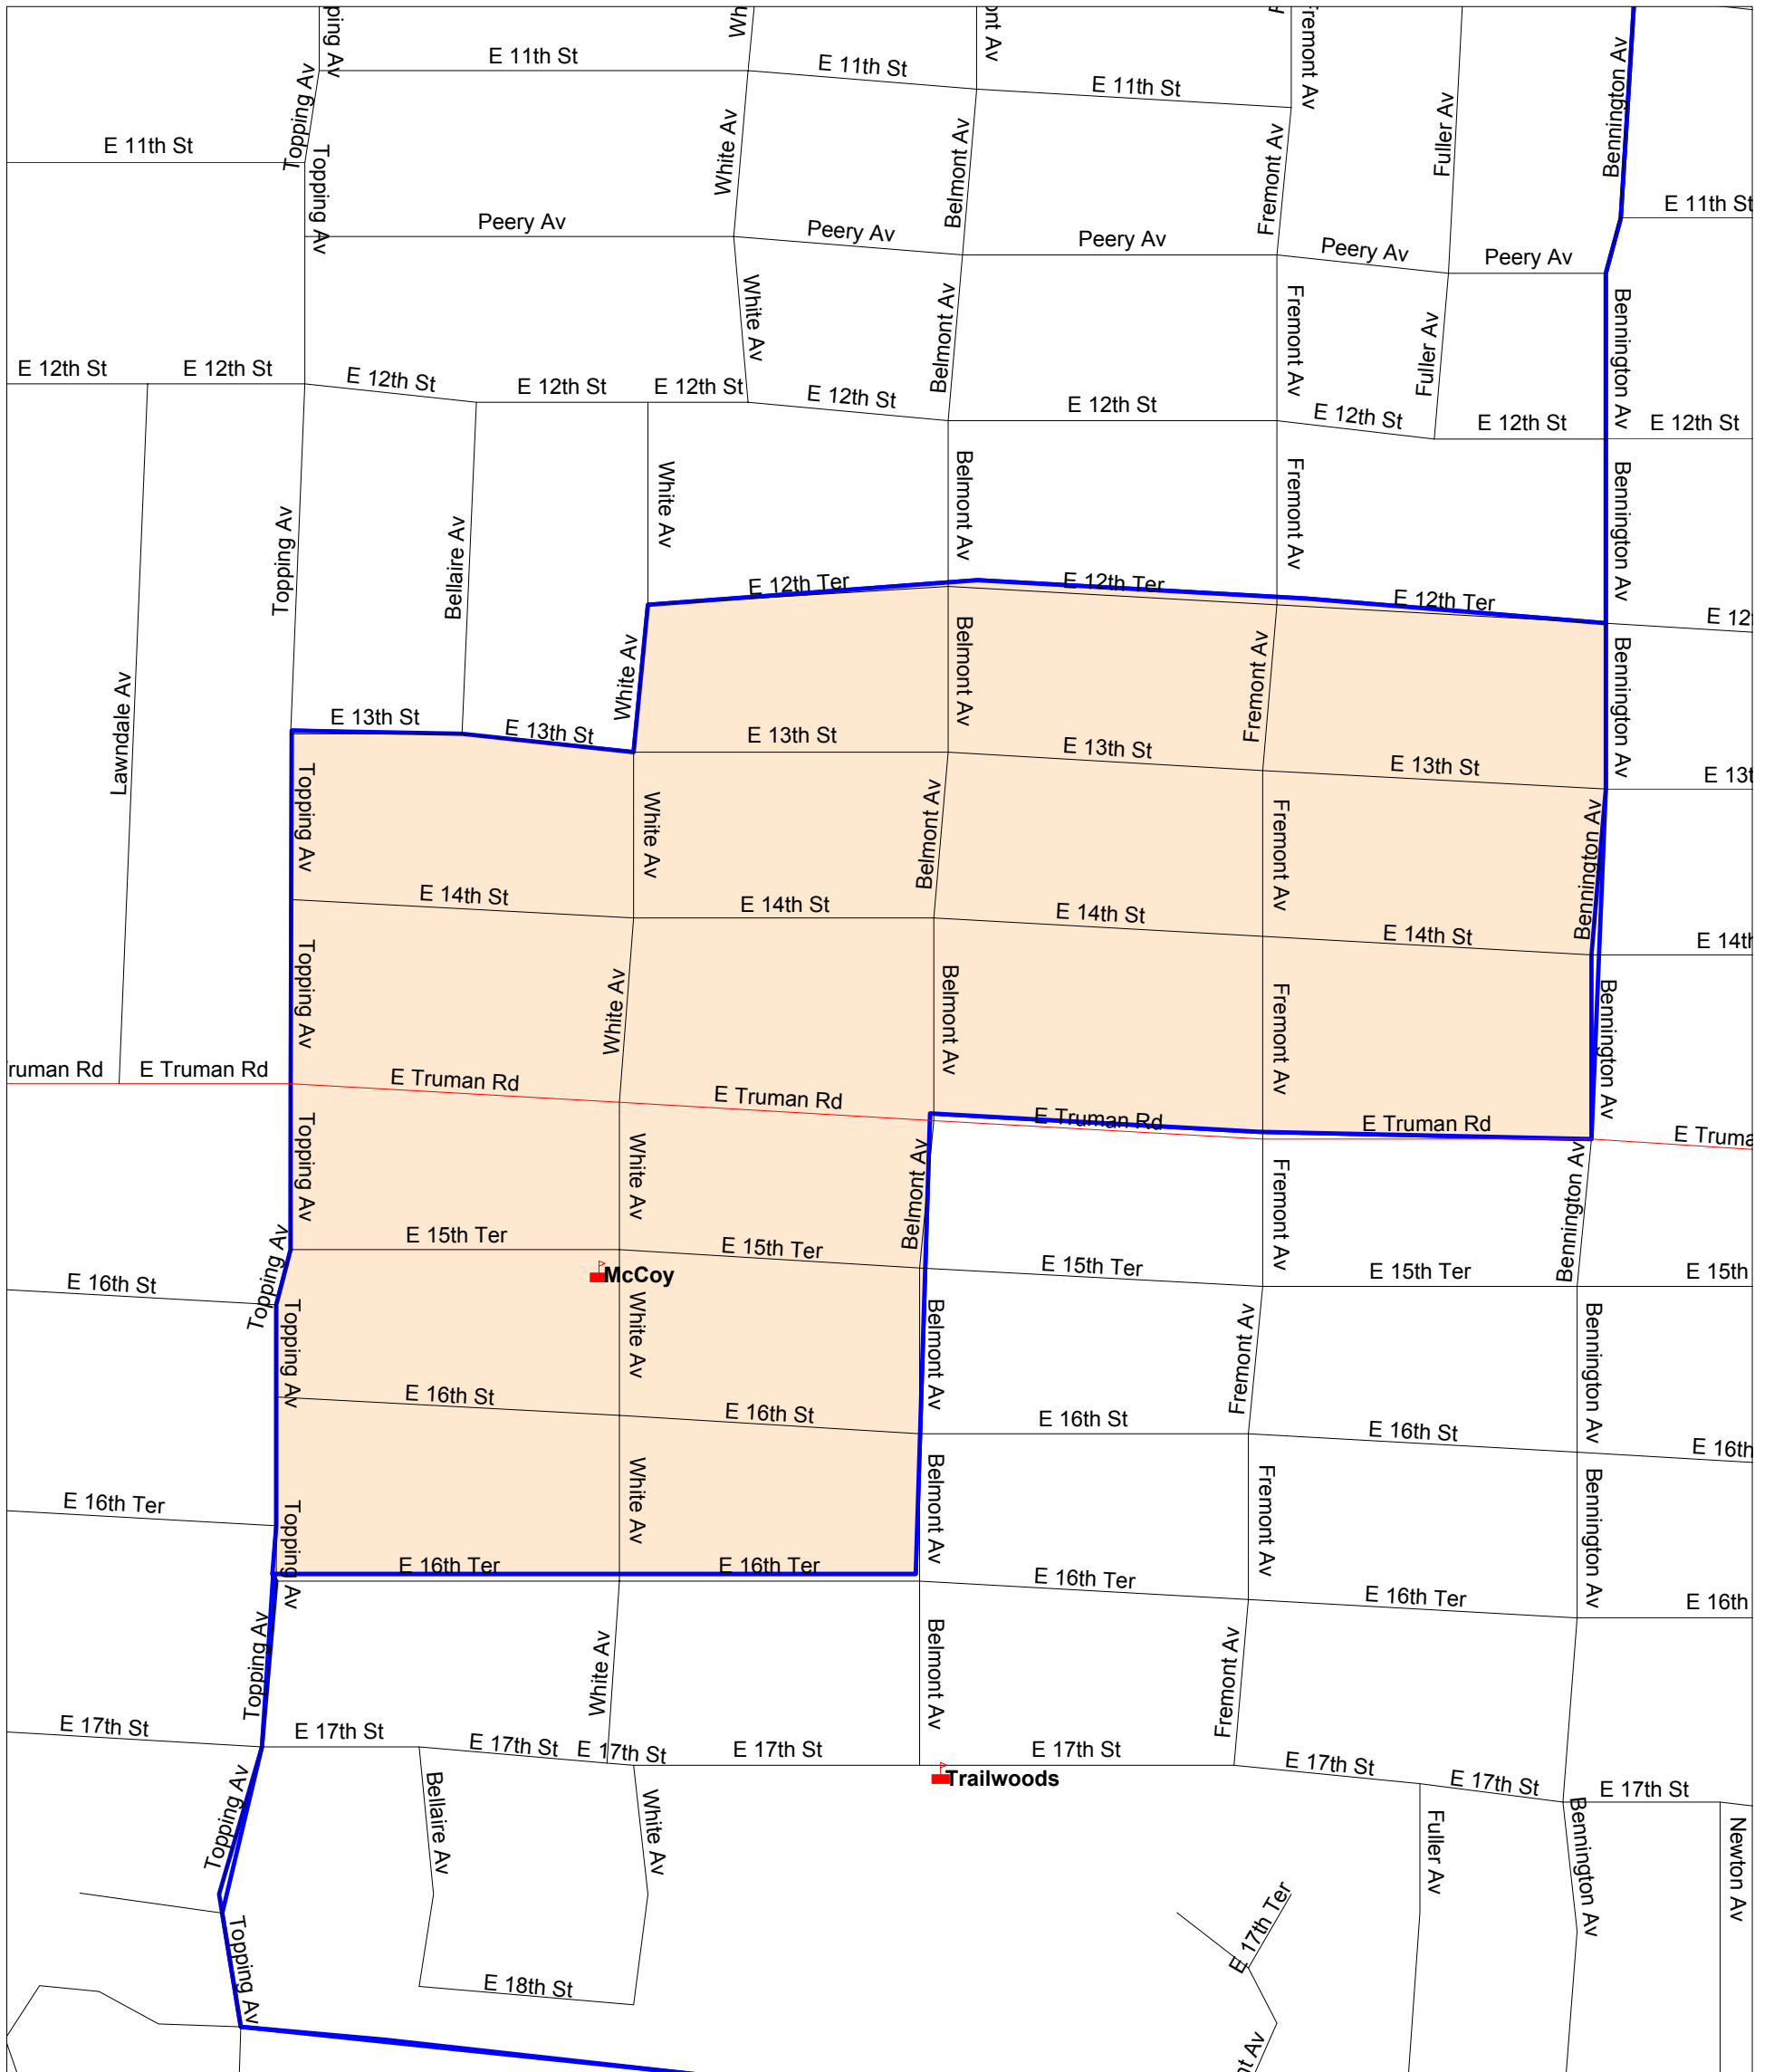

Kansas City Missouri School District McCoy K-8 Boundary

MCCOY ELEMENTARY SCHOOL BOUNDARY

Starting at 16th Ter & Topping Ave, north on Topping Ave to 13th St, east on 13th St to White Ave, north on White Ave to 12th Ter, east on 12th Ter to Bennington Ave, south on Bennington Ave to Truman Rd, west on Truman Rd to Belmont Ave, south on Belmont Ave to 16th Ter, west on 16th Ter to Topping Ave.