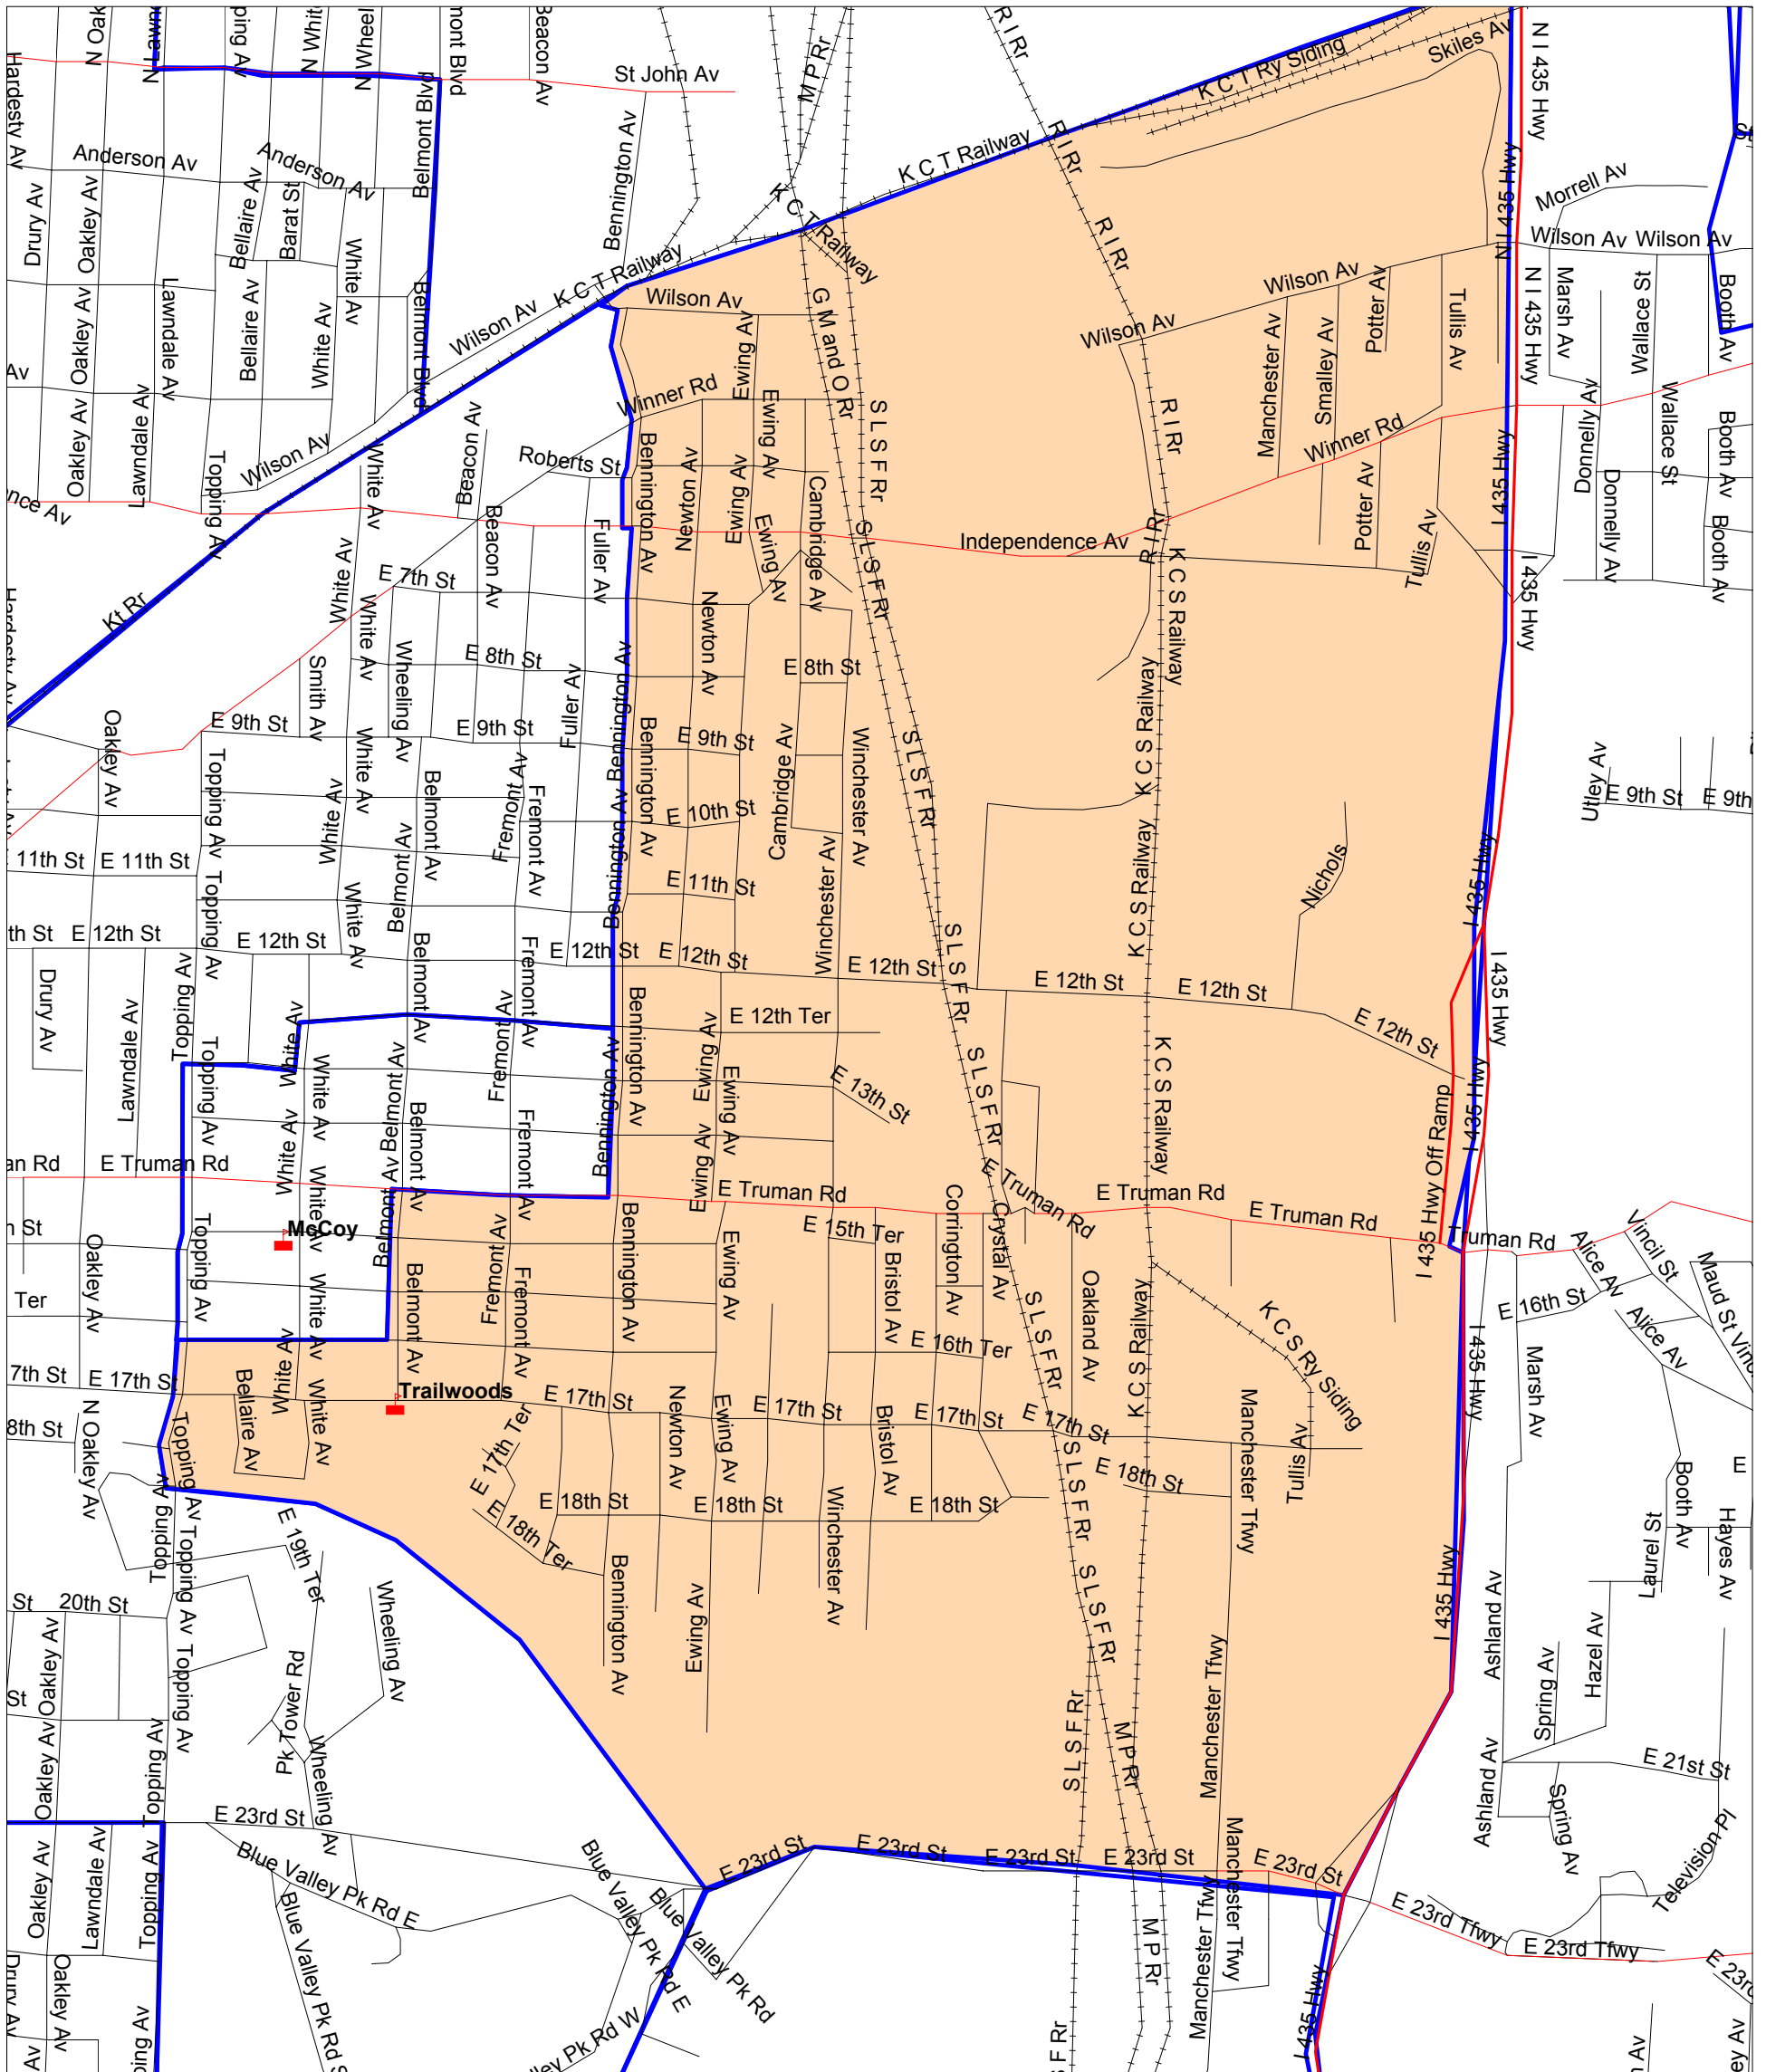

# Kansas City Missouri School District Trailwoods K-8 Boundary

**TRAILWOODS ELEMENTARY SCHOOL BOUNDARY**

Starting at 18th St & Topping Ave, north on Topping to 16th Terr, east on 16th Ter to Belmont Ave, north on Belmont Ave to Truman Rd, east on Truman Rd to Bennington Ave, north on Bennington Ave to the KCT Railway, east on the KCT Railway to I-435, south on I-435 to 23rd St, west on 23rd St to Blue Valley Pk Rd, northwest to a point at 18th St & Topping.