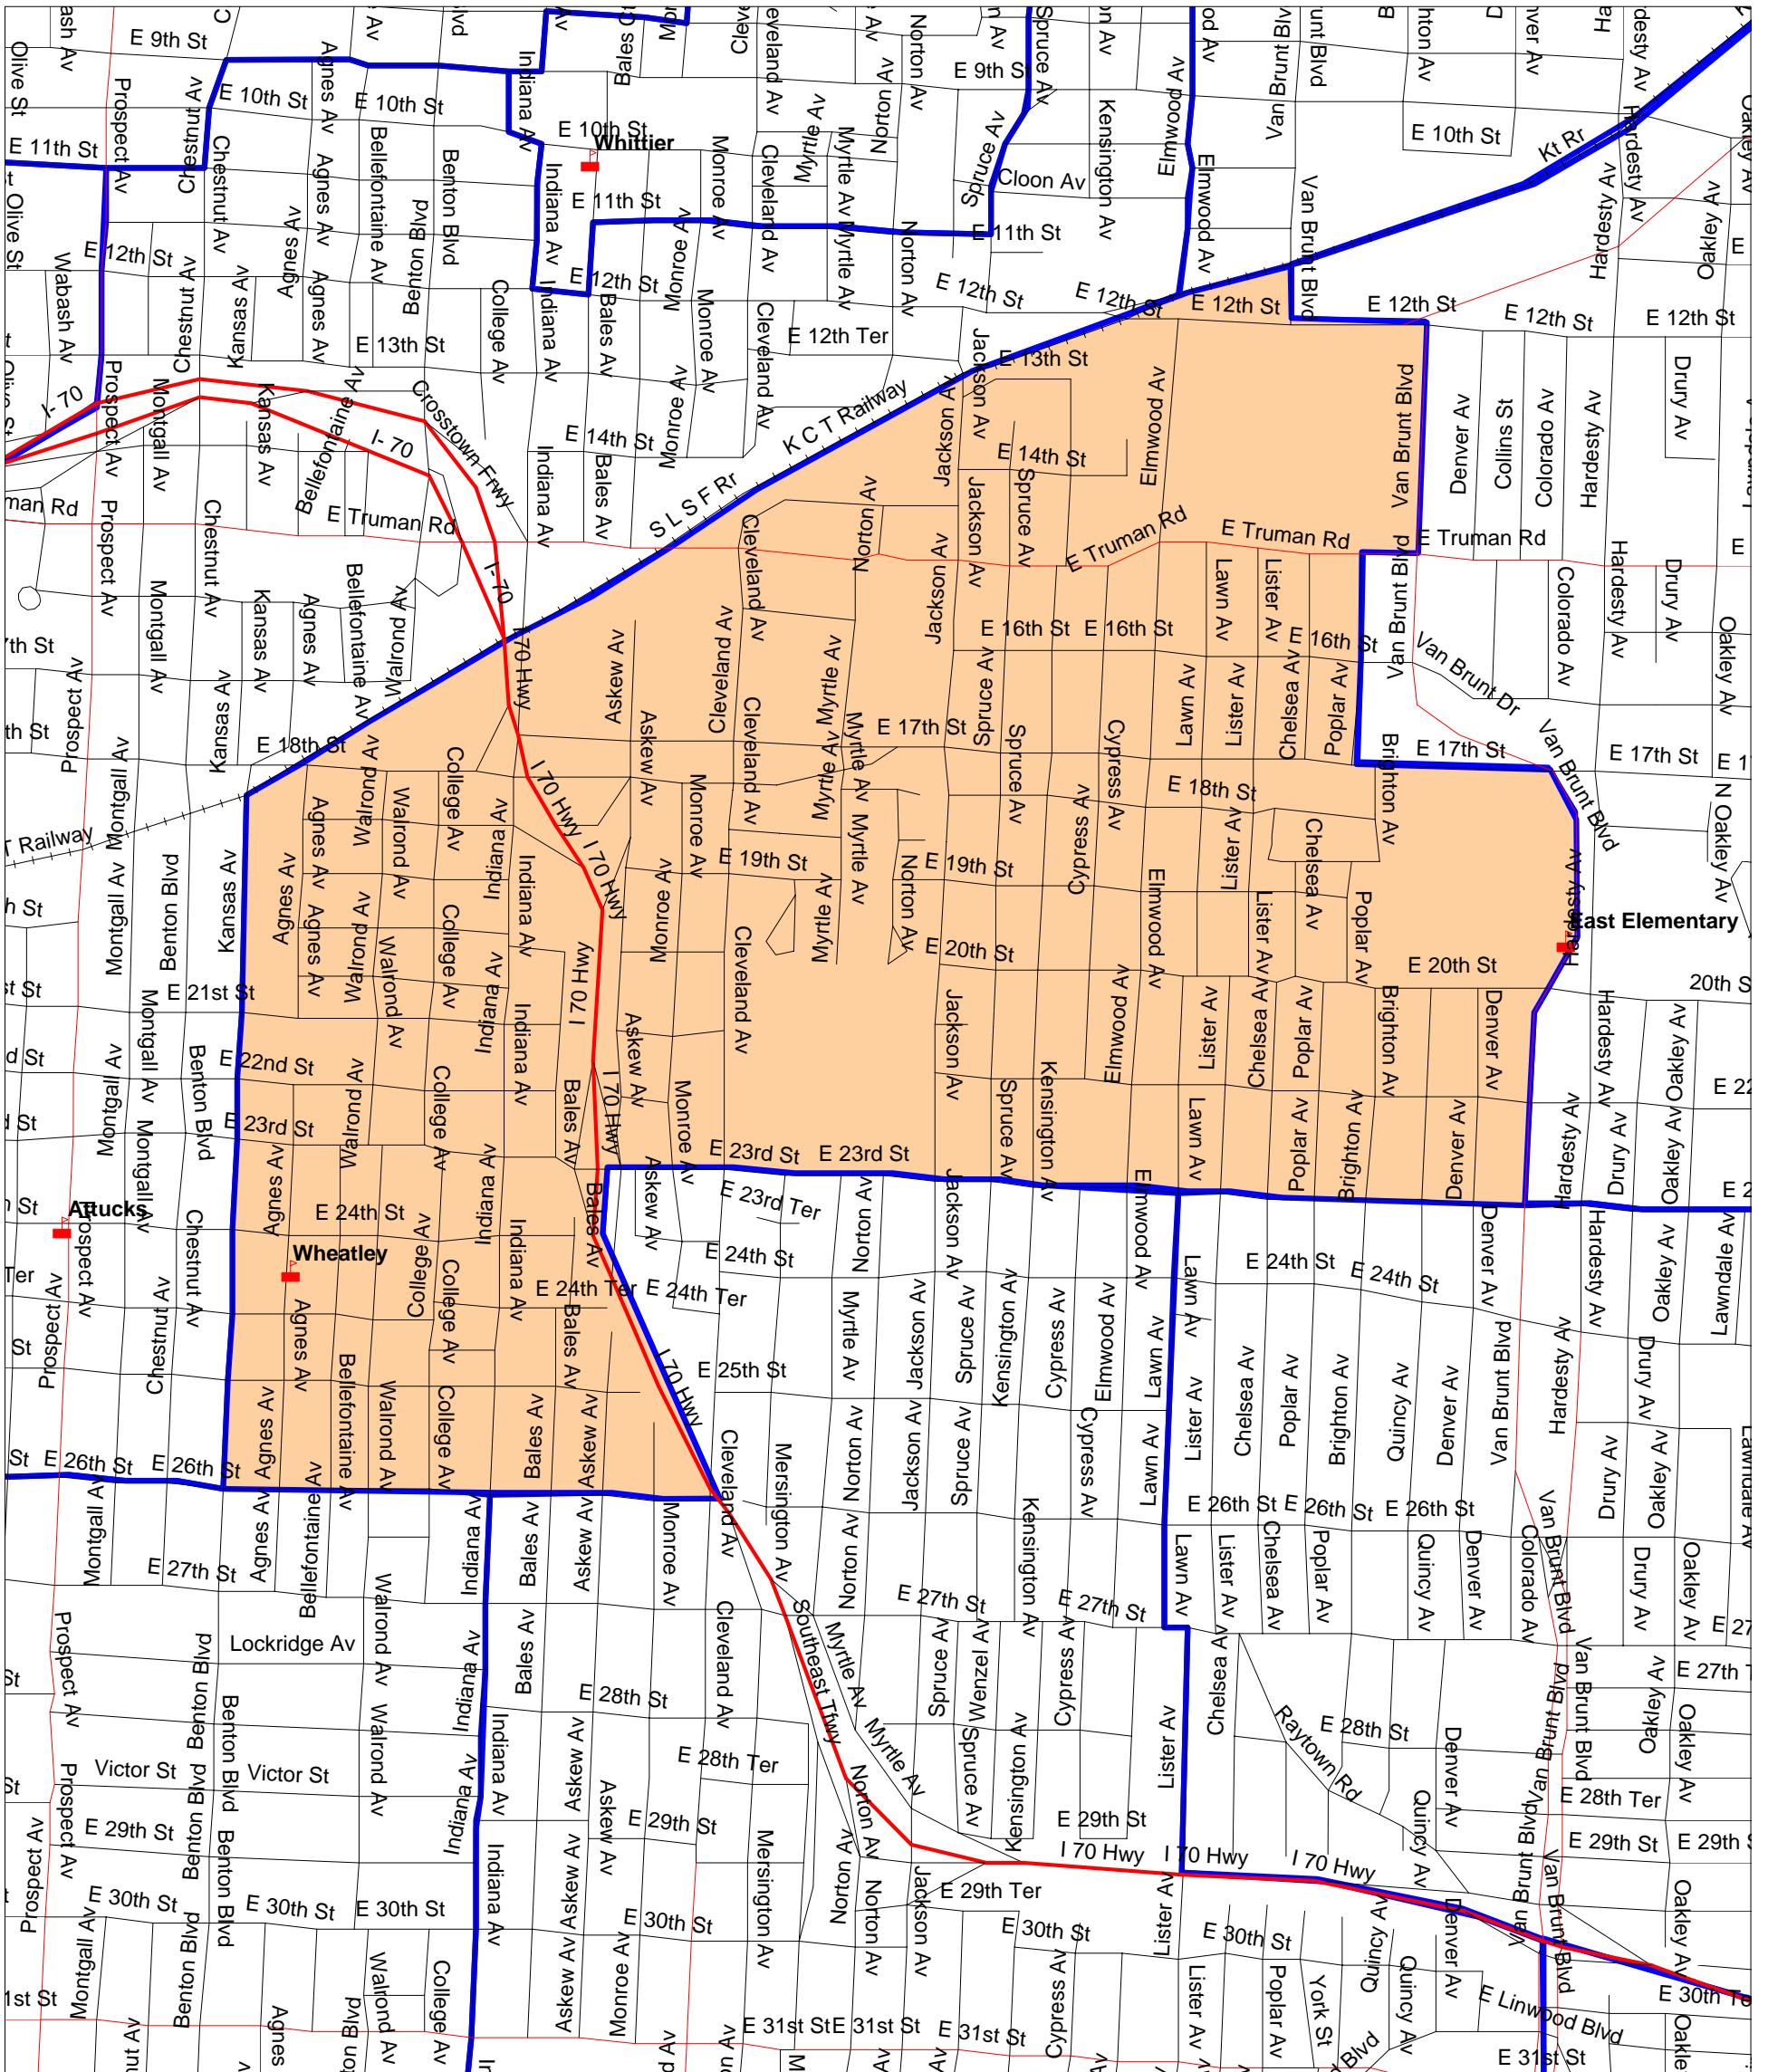

Kansas City Missouri School District

Wheatley K-6 Boundary

WHEATLEY ELEMENTARY SCHOOL BOUNDARY

Starting at 26th St & Benton Blvd, north on Benton Blvd to SLS Railway, northeast on SLS Railway to Van Brunt Blvd, south on Van Brunt Blvd to 12th St, east on 12th St to Van Brunt Blvd, south on Van Brunt Blvd to Truman Rd, west on Truman Rd to Poplar Ave, south on Poplar Ave to 17th St, east on 17th St to Van Brunt Blvd, south on Van Brunt Blvd to 23rd St, west on 23rd St to I-70, south on I-70 to a point east of 26th St, west on 26th St to Benton Blvd.