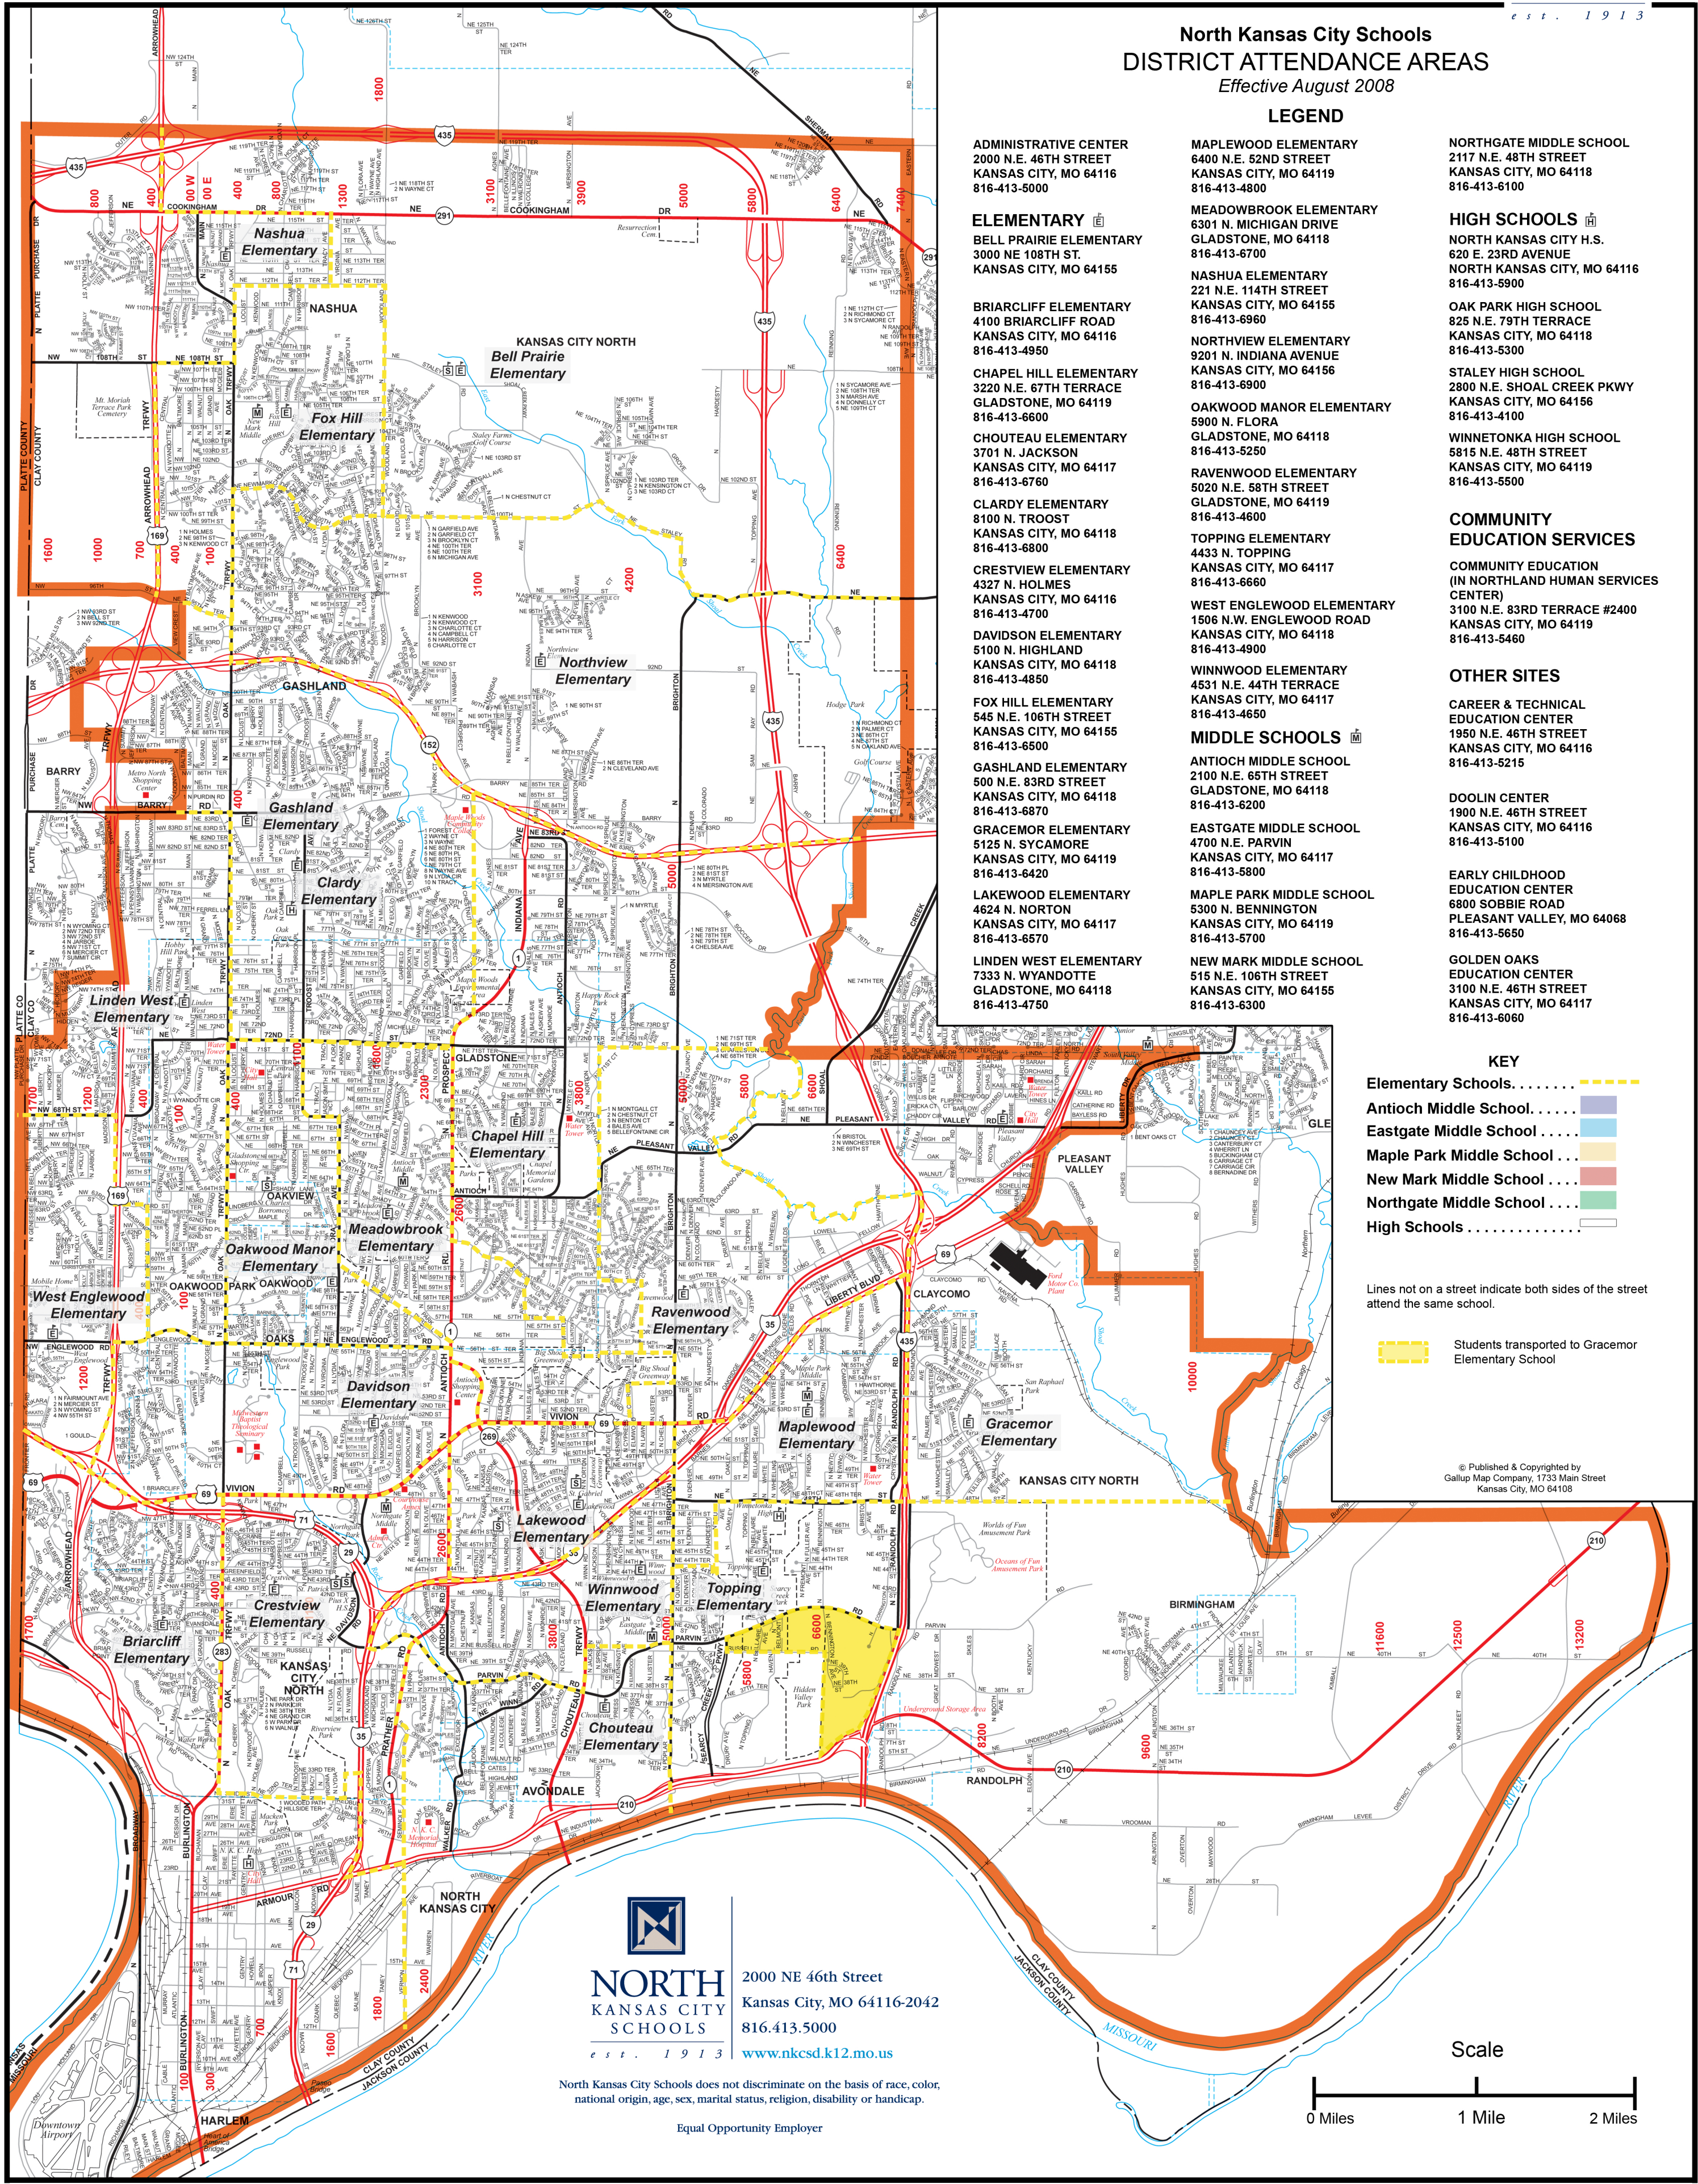

- KEY**
- Elementary Schools
 - Antioch Middle School
 - Eastgate Middle School
 - Maple Park Middle School
 - New Mark Middle School
 - Northgate Middle School
 - High Schools

Lines not on a street indicate both sides of the street attend the same school.

Students transported to Gracemor Elementary School

Published & Copyrighted by
Gallup Map Company, 1733 Main Street
Kansas City, MO 64108

NORTH KANSAS CITY SCHOOLS
2000 NE 46th Street
Kansas City, MO 64116-2042
816.413.5000
www.nksd.k12.mo.us