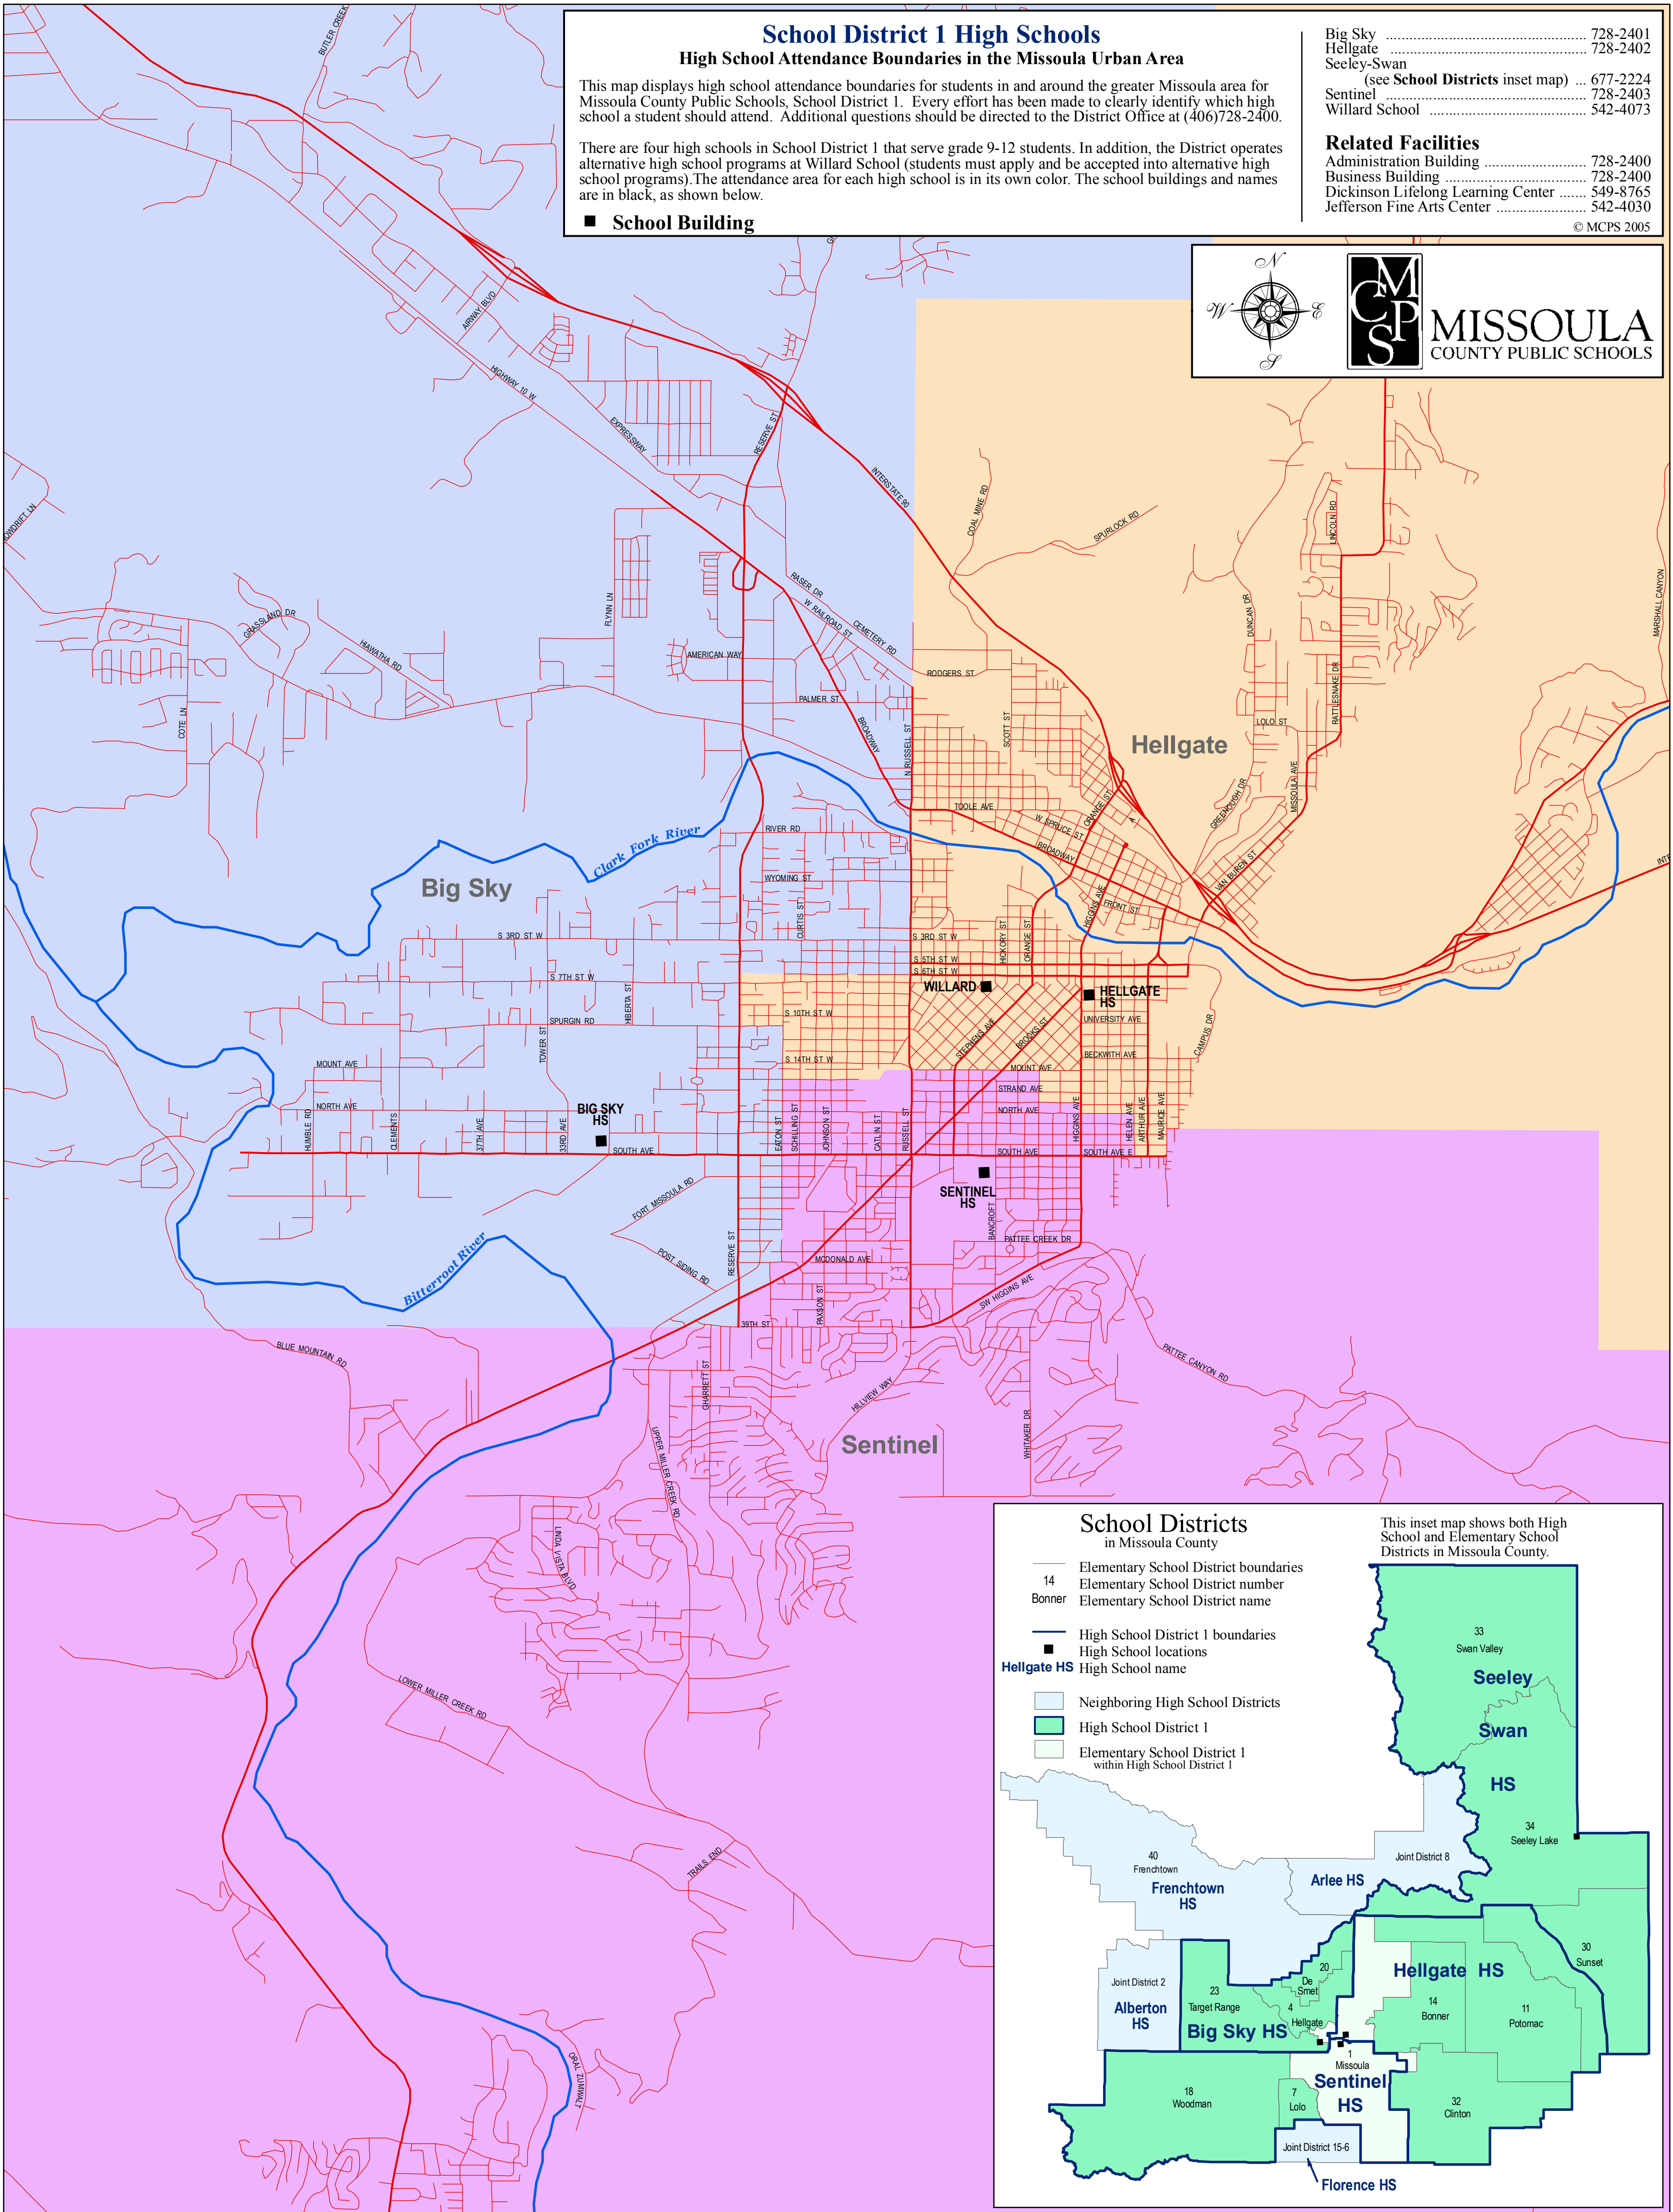

School District 1 High Schools

High School Attendance Boundaries in the Missoula Urban Area

This map displays high school attendance boundaries for students in and around the greater Missoula area for Missoula County Public Schools, School District 1. Every effort has been made to clearly identify which high school a student should attend. Additional questions should be directed to the District Office at (406)728-2400.

There are four high schools in School District 1 that serve grade 9-12 students. In addition, the District operates alternative high school programs at Willard School (students must apply and be accepted into alternative high school programs). The attendance area for each high school is in its own color. The school buildings and names are in black, as shown below.

■ **School Building**

Big Sky	728-2401
Hellgate	728-2402
Seeley-Swan (see School Districts inset map) ...	677-2224
Sentinel	728-2403
Willard School	542-4073

Related Facilities

Administration Building	728-2400
Business Building	728-2400
Dickinson Lifelong Learning Center	549-8765
Jefferson Fine Arts Center	542-4030

© MCPS 2005

MISSOULA
COUNTY PUBLIC SCHOOLS