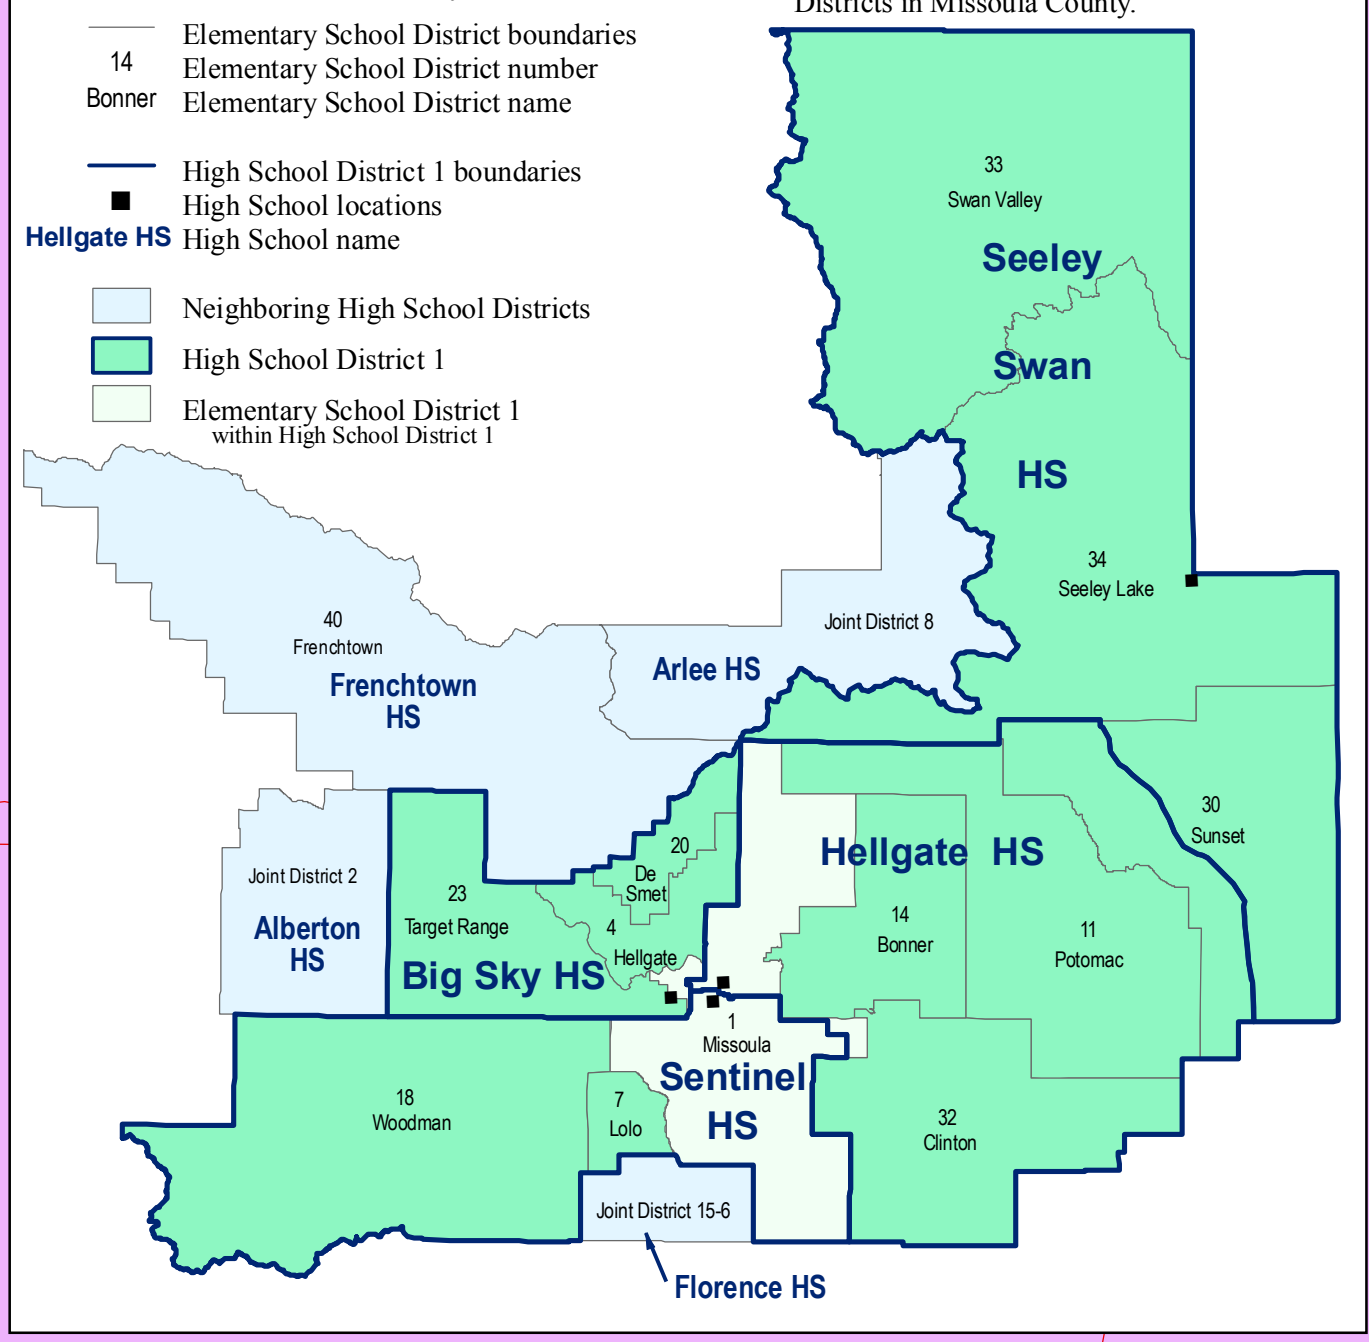

School Districts in Missoula County

This inset map shows both High School and Elementary School Districts in Missoula County.

- Elementary School District boundaries
- 14 Elementary School District number
- Bonner Elementary School District name
- High School District 1 boundaries
- High School locations
- High School name

- **Hellgate HS**
- **Big Sky HS**
- **Sentinel HS**
- **Seeley-Swan HS**

- Neighboring High School Districts
- High School District 1
- Elementary School District 1 within High School District 1