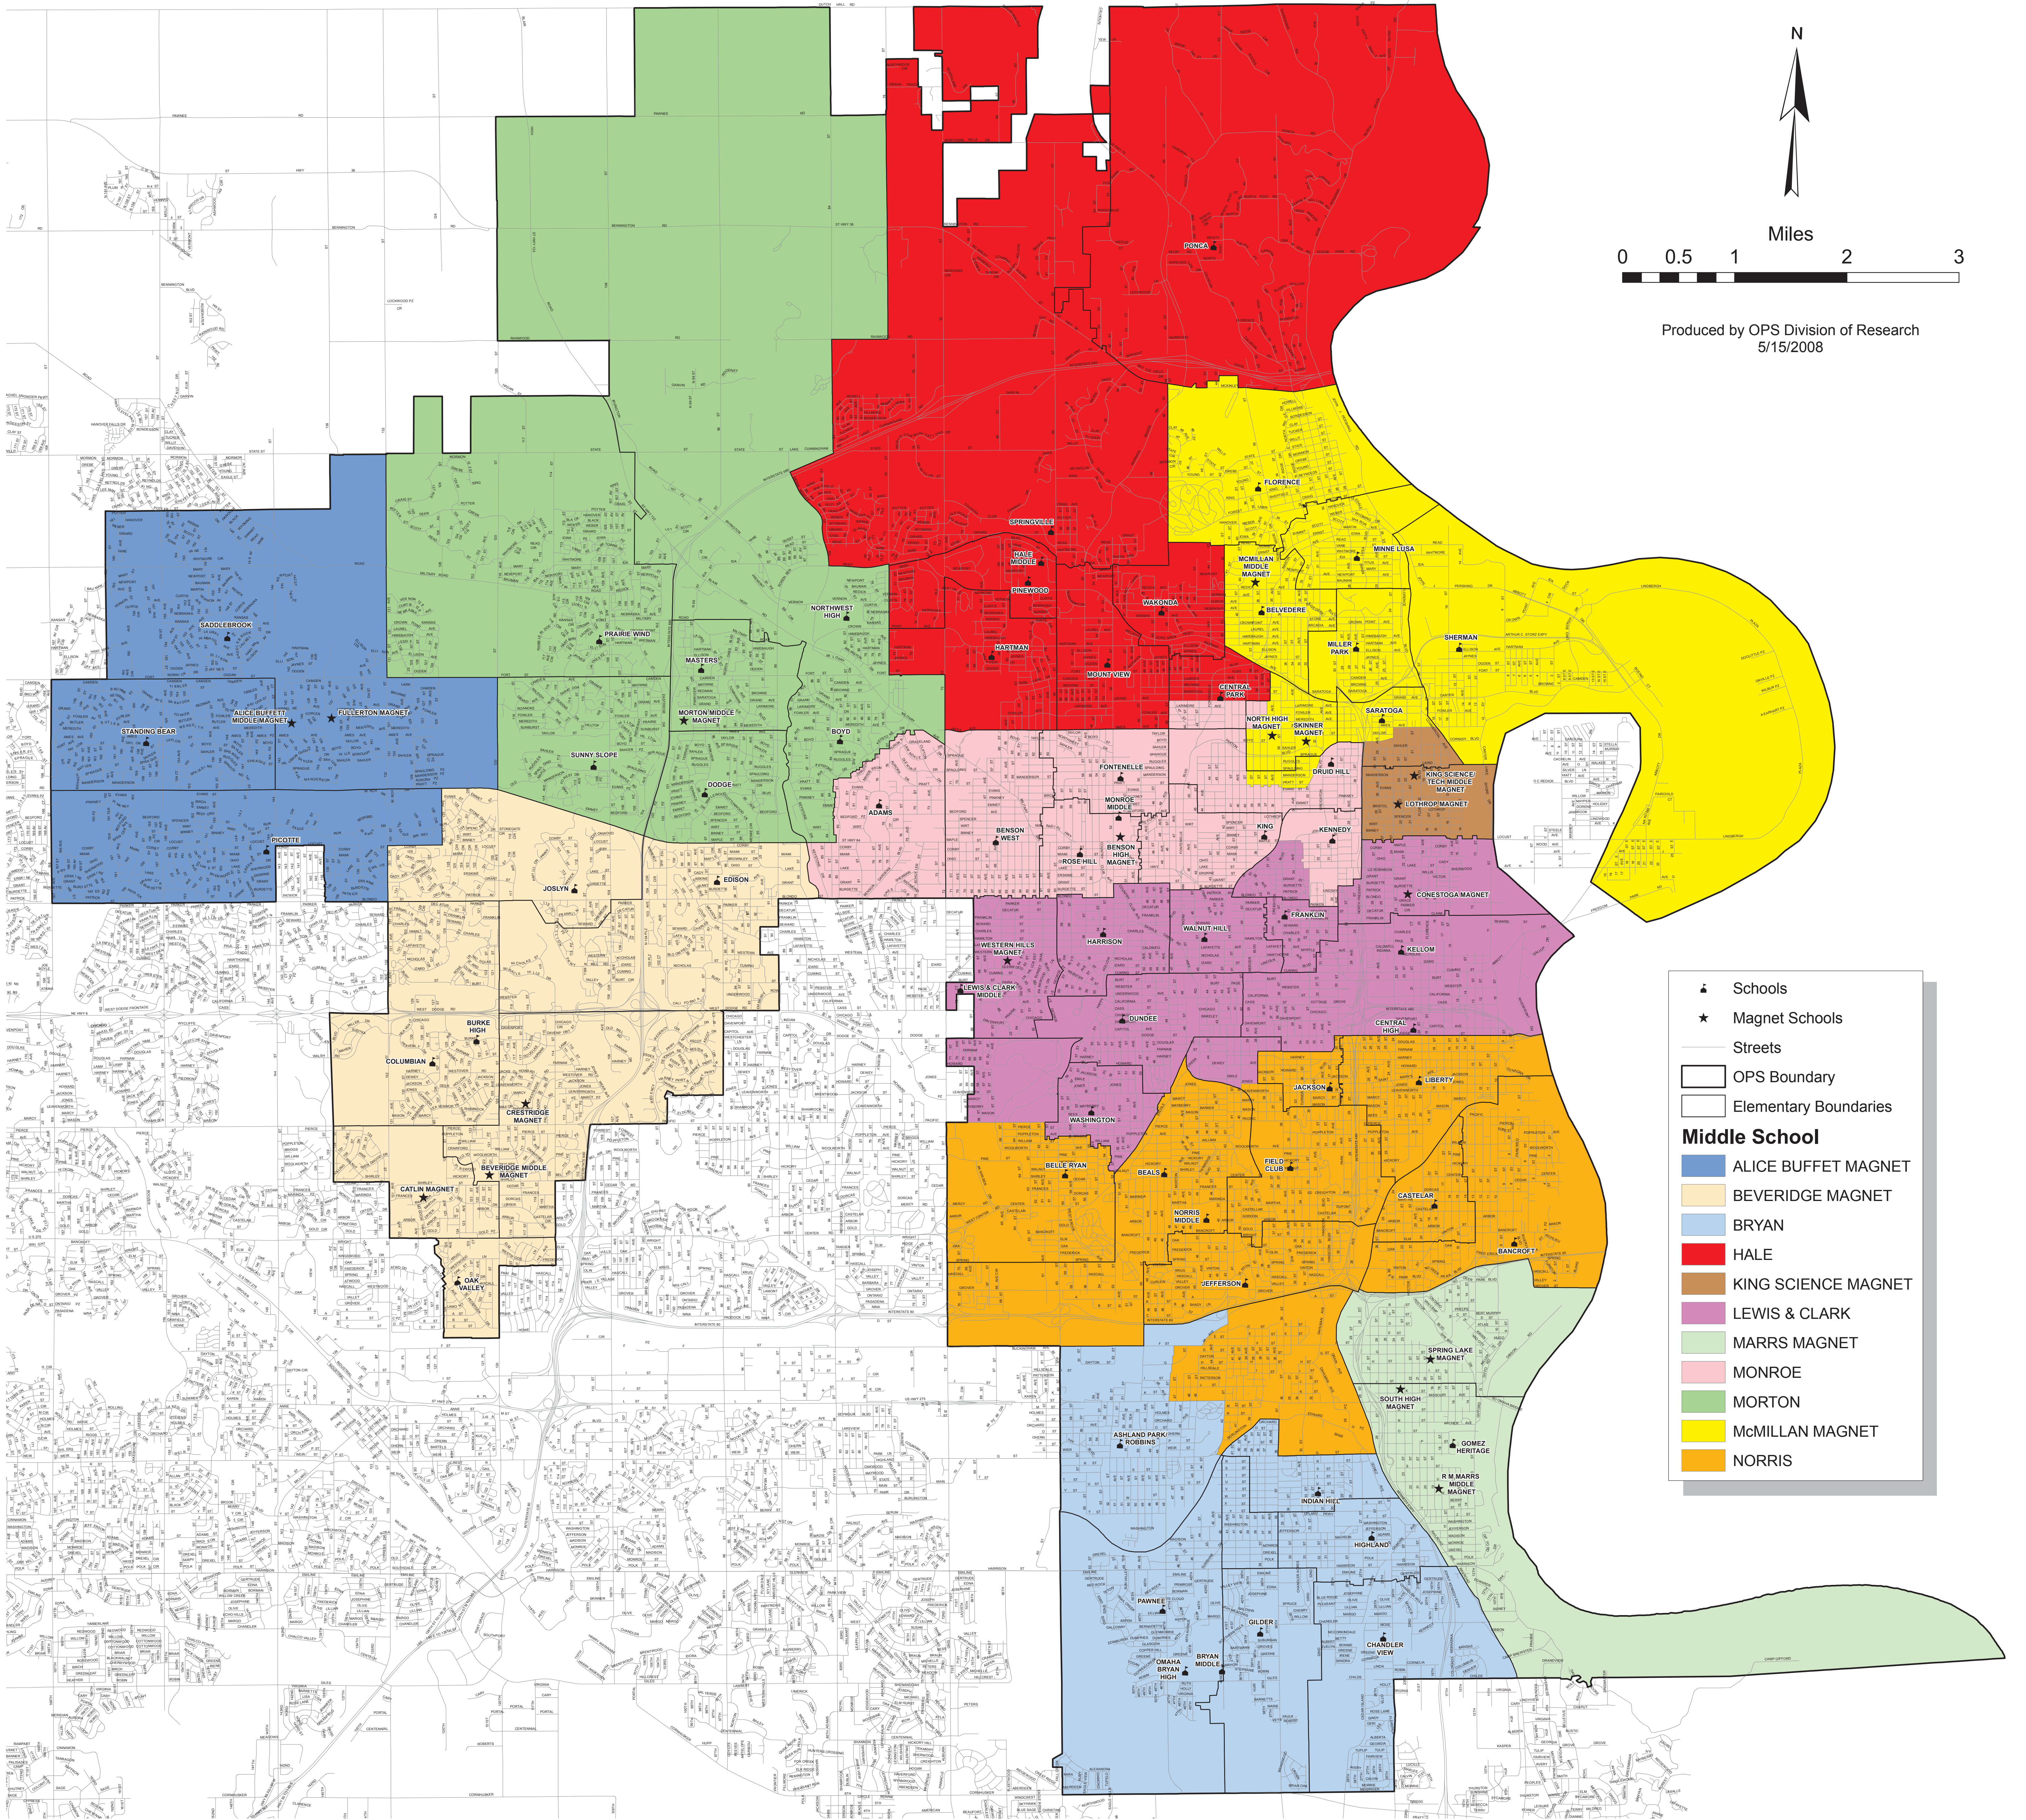

OMAHA PUBLIC SCHOOLS

Middle School Attendance Areas

Produced by OPS Division of Research
5/15/2008

- ▲ Schools
 - ★ Magnet Schools
 - Streets
 - ▭ OPS Boundary
 - ▭ Elementary Boundaries
- Middle School**
- ALICE BUFFET MAGNET
 - BEVERIDGE MAGNET
 - BRYAN
 - HALE
 - KING SCIENCE MAGNET
 - LEWIS & CLARK
 - MARRS MAGNET
 - MONROE
 - MORTON
 - McMILLAN MAGNET
 - NORRIS