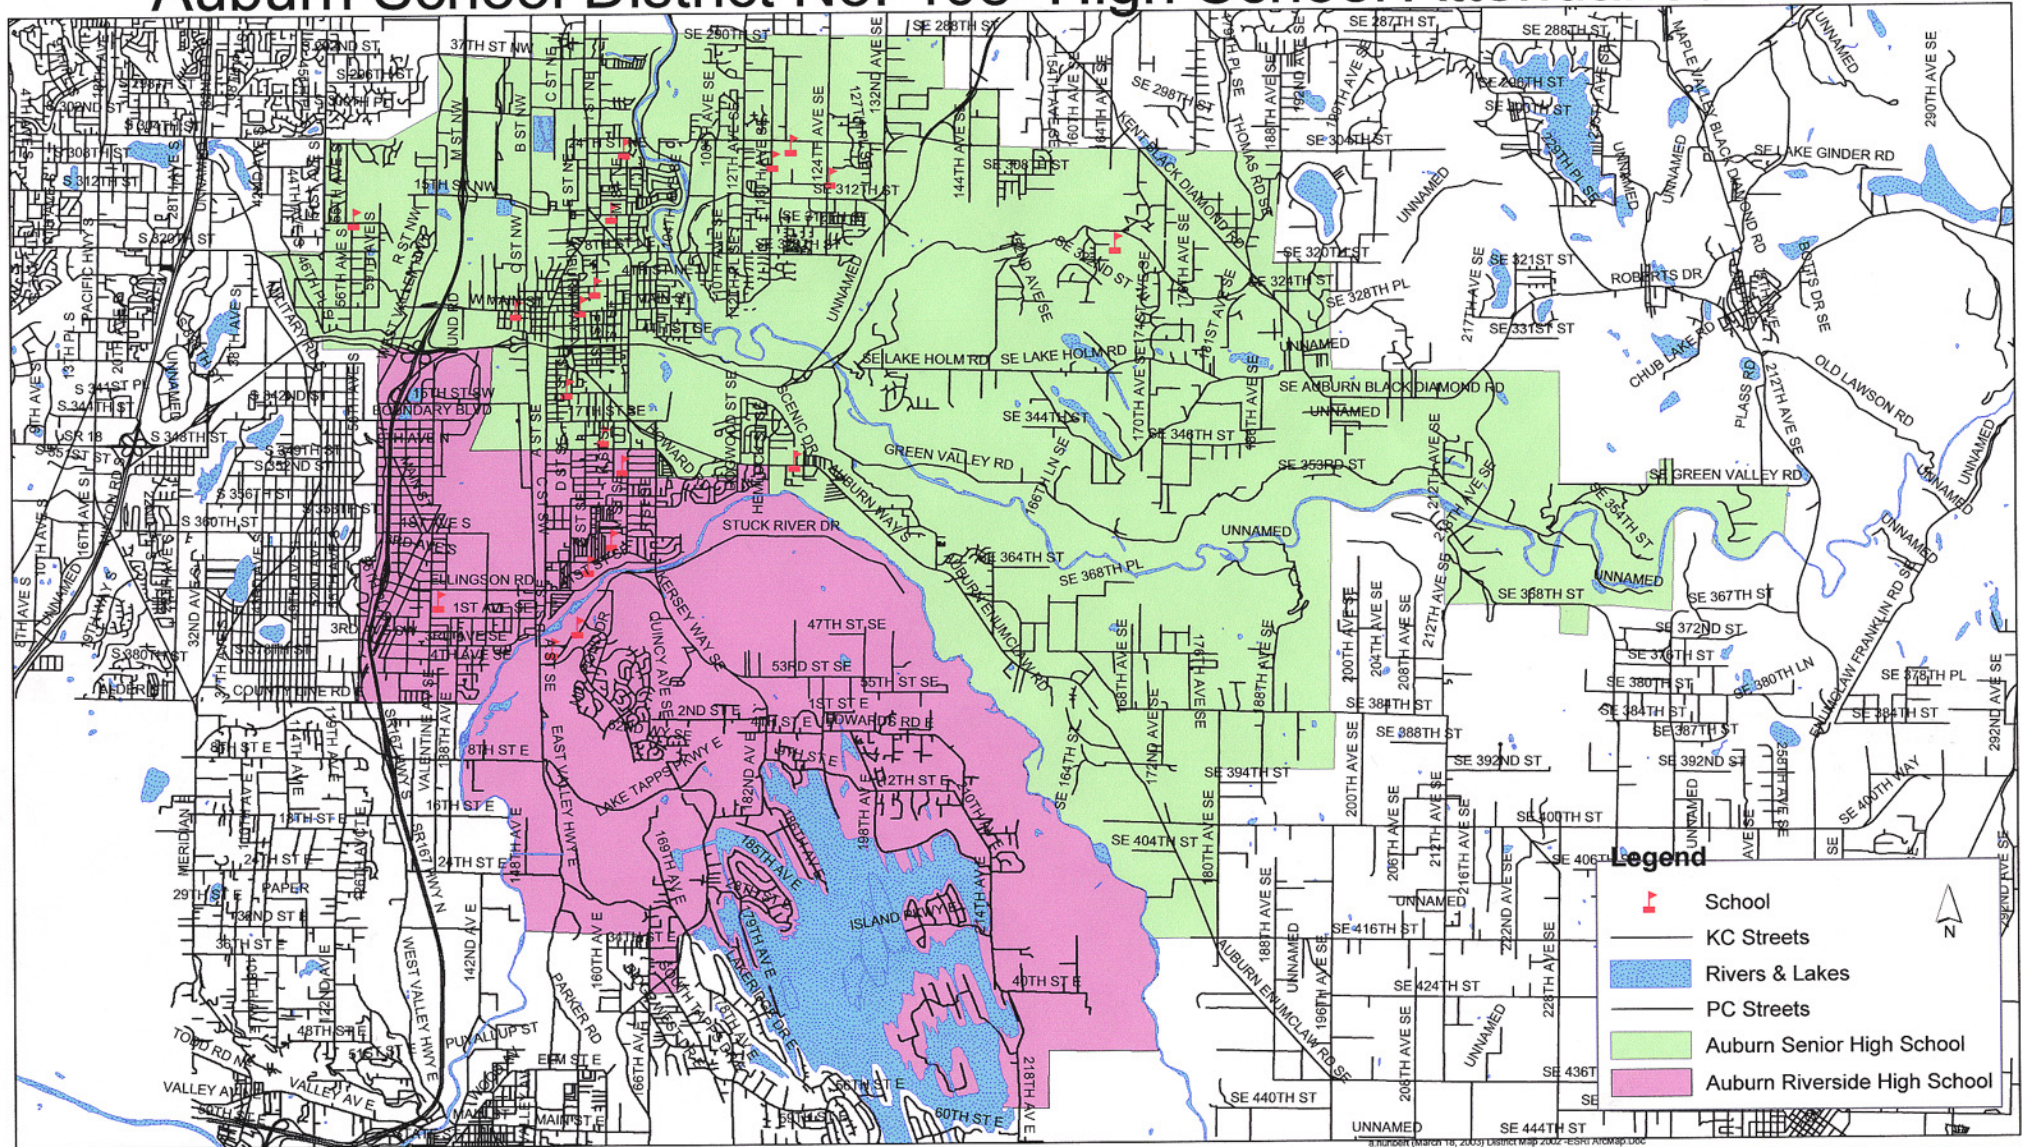

# Auburn School District No. 408 High School Attendance Areas

## Legend

-  School
-  KC Streets
-  Rivers & Lakes
-  PC Streets
-  Auburn Senior High School
-  Auburn Riverside High School