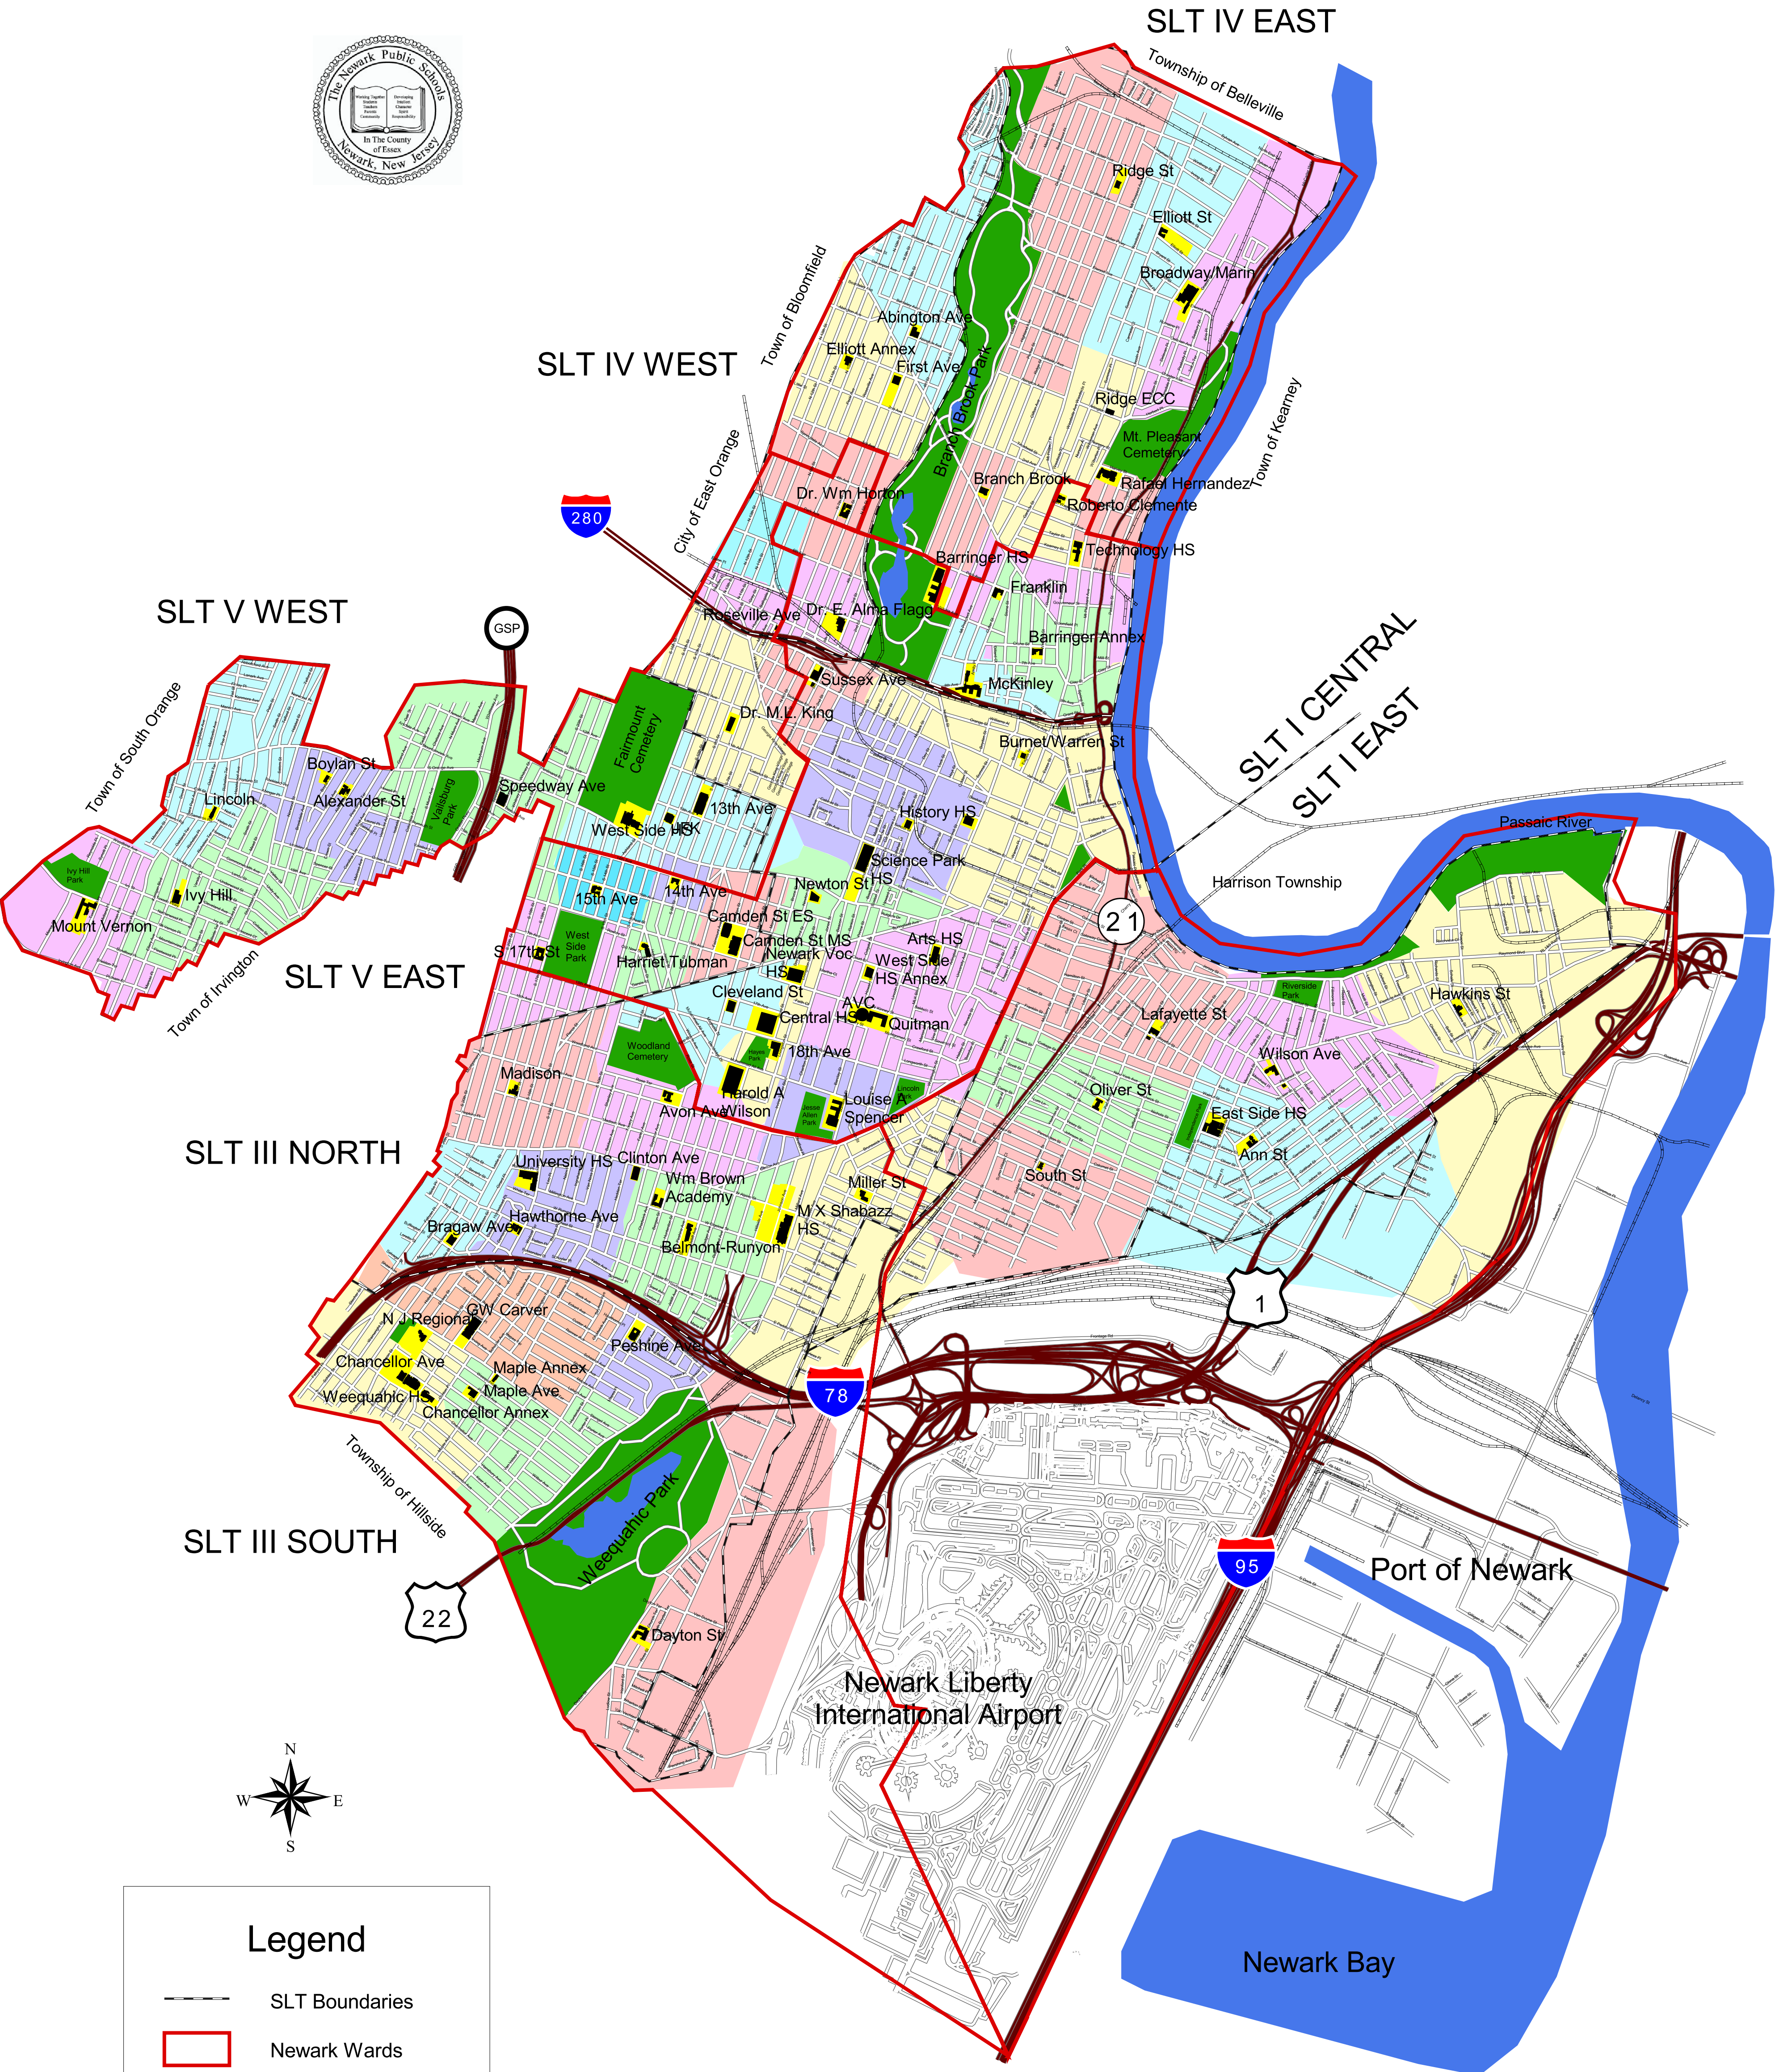

Newark Public Schools Existing School Locations & Existing Attendance Zones

2008-2009

Dr. Clifford B. Janey, Superintendent
Samuel Gonzalez, Board Chair

Legend	
	SLT Boundaries
	Newark Wards
	Railroads
	Major highways
	Rivers & Lakes
	Parks & Cemeteries
	Existing Schools
	Existing Sites

SLT I C	SLT I E	SLT III N	SLT III S	SLT IV E	SLT IV W	SLT V E	SLT V W
PK-8	PK-8	PK-8	PK-8	PK-8	PK-8	PK-8	PK-8
Burnet/Warren St Cleveland Dr. M.L.King 18th Ave Harold A. Wilson Morton St Newton St Quitman St Sussex Ave	Ann St Hawkins St Lafayette St Oliver St South St Wilson Ave	Avon Ave Belmont-Runyon Bragaw Ave Clinton Ave Hawthorne Ave Louise A. Spencer Madison Miller St Wm Brown Acad.	Chancellor Annex Chancellor Ave Dayton St GW Carver Maple Annex Maple Ave Peshine Ave	Branch Brook Broadway/Marin Elliott St Franklin McKinley Rafael Hernandez Ridge ECC Ridge St Roberto Clemente	Abington Dr. E. Alma Flagg First Ave Roseville Ave	13th Ave 14th Ave 15th Ave Camden St El Camden St MS Harriet Tubman JFK S 17th St	Alexander St Boylan St Ivy Hill Lincoln Mt Vernon Speedway Ave
High Schools	High Schools	High Schools	High Schools	High Schools	High Schools	High Schools	High Schools
SLT II	SLT II	SLT II	SLT II	SLT II	SLT II	SLT II	SLT II
Arts HS AVC Central HS History HS Newark Voc	East Side HS	MX Shabazz HS University HS	Weequahic HS	Barringer Annex @ GH Jones Barringer HS Technology HS		West Side HS	