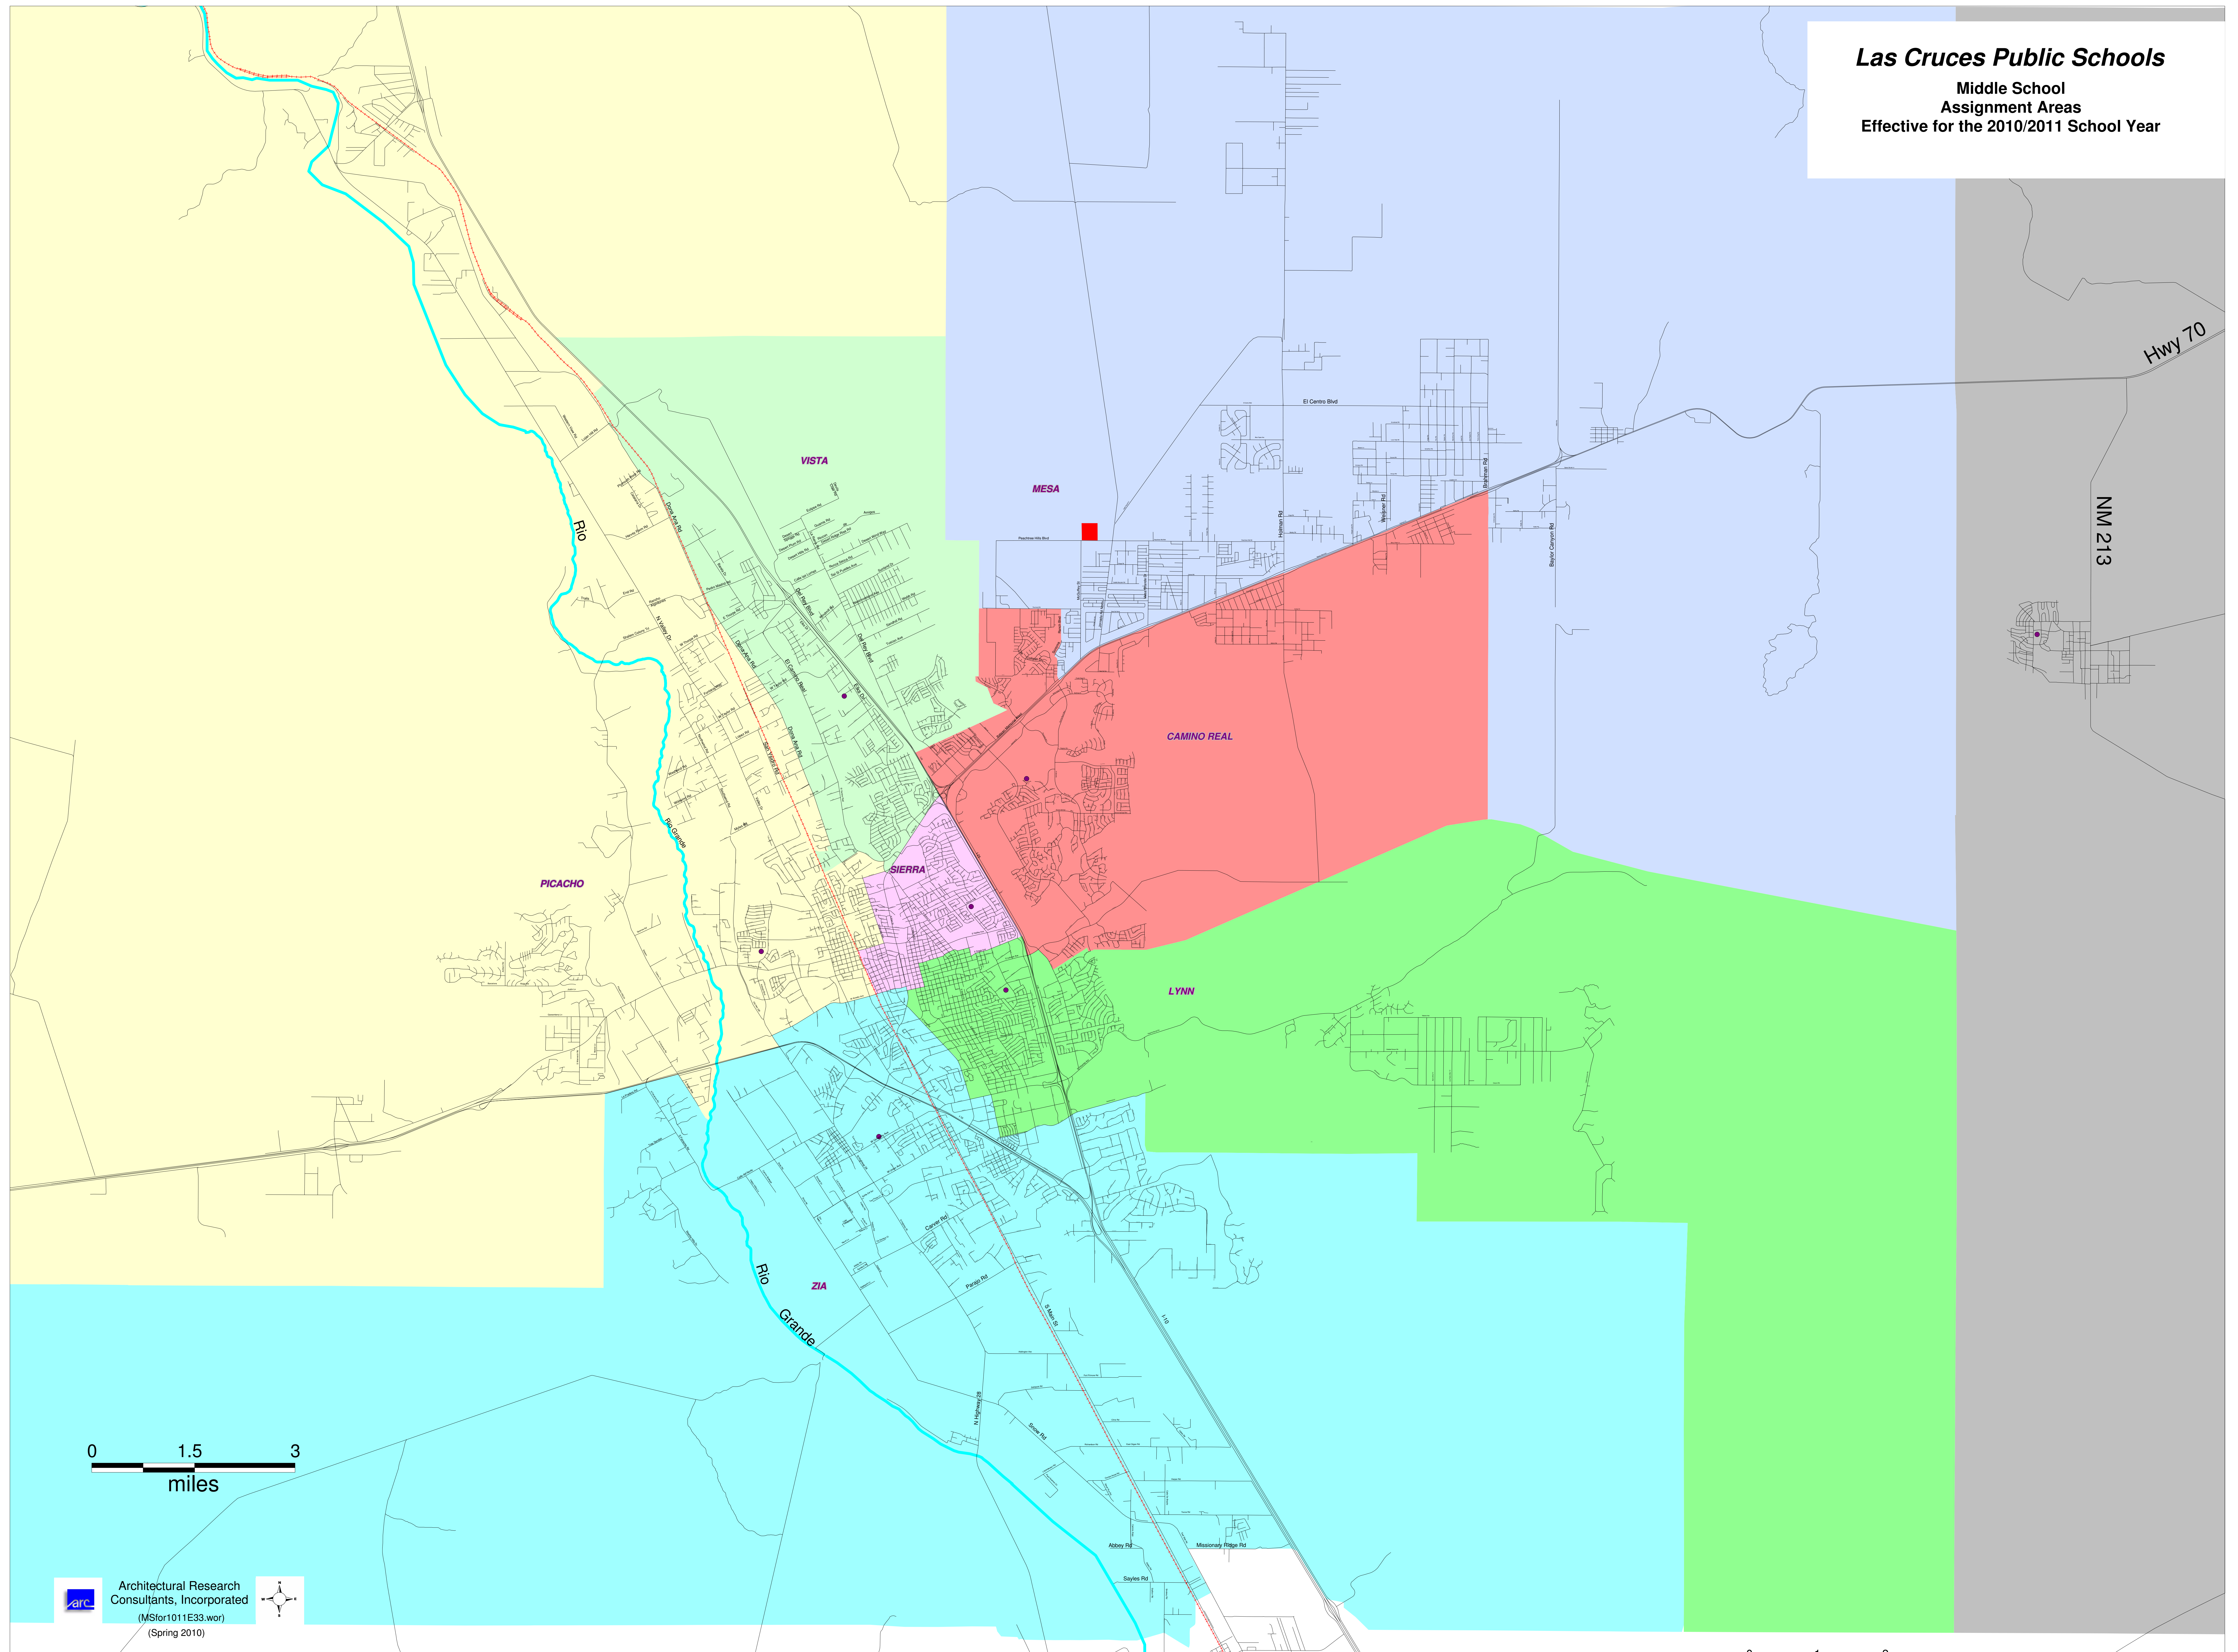

Las Cruces Public Schools

Middle School
Assignment Areas
Effective for the 2010/2011 School Year

0 1.5 3
miles