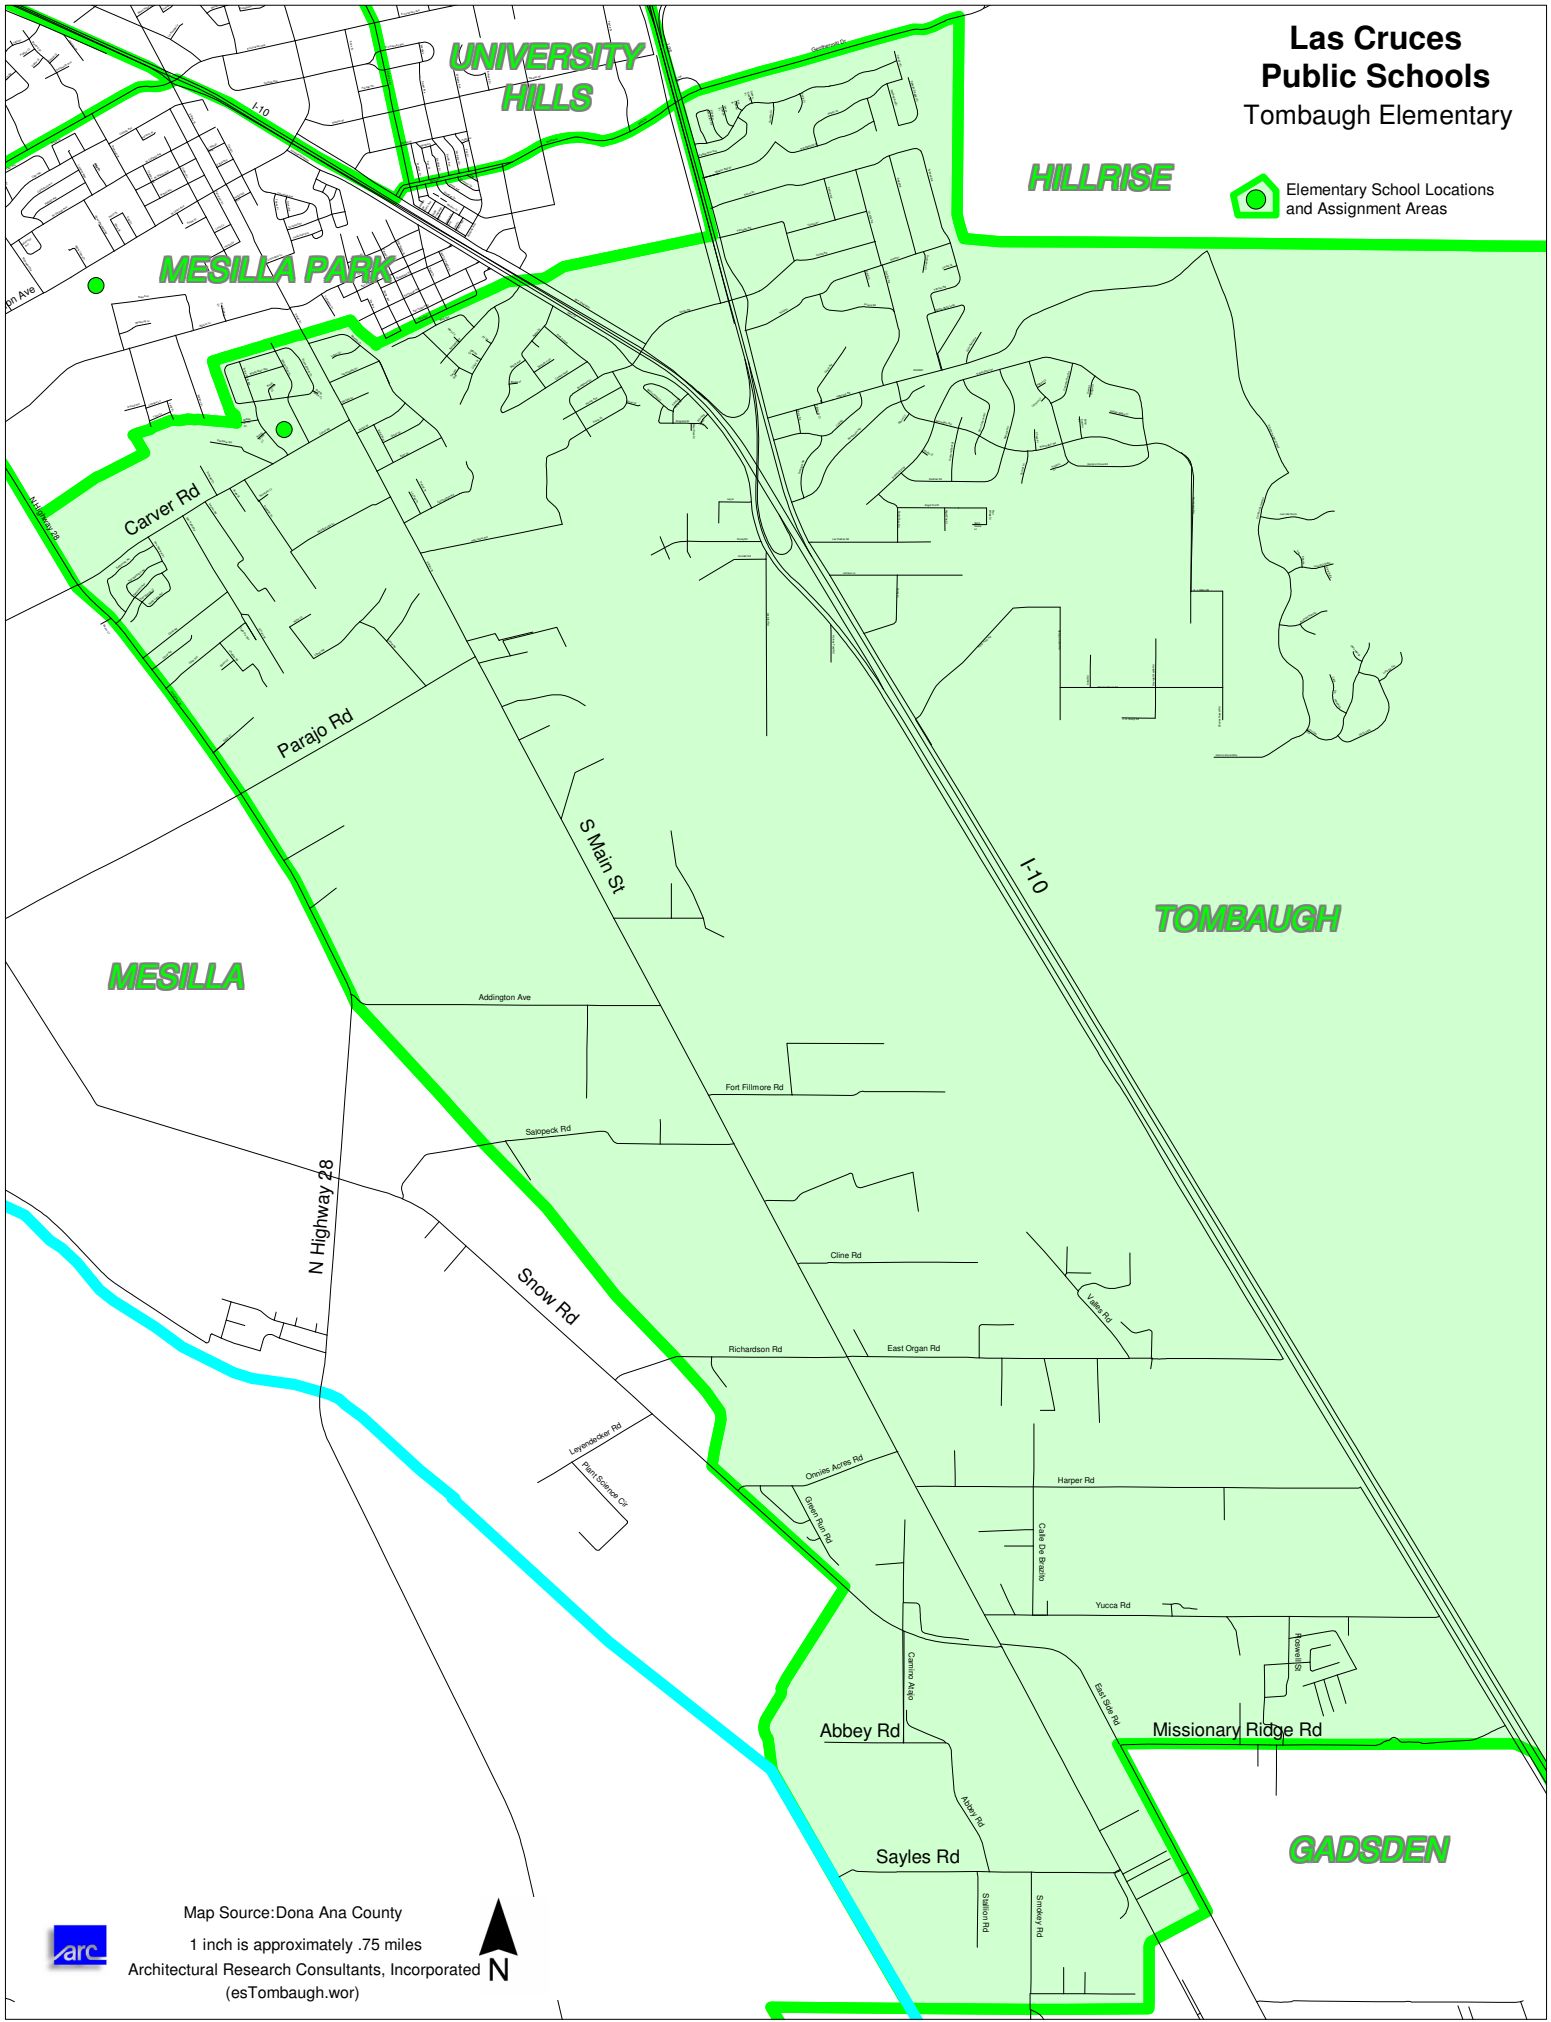

**Las Cruces
Public Schools
Tombaugh Elementary**

 Elementary School Locations
and Assignment Areas

**UNIVERSITY
HILLS**

HILLRISE

MESILLA PARK

MESILLA

TOMBAUGH

GADSDEN

Map Source: Dona Ana County

1 inch is approximately .75 miles

ARC
Architectural Research Consultants, Incorporated
(eTombaugh.wor)