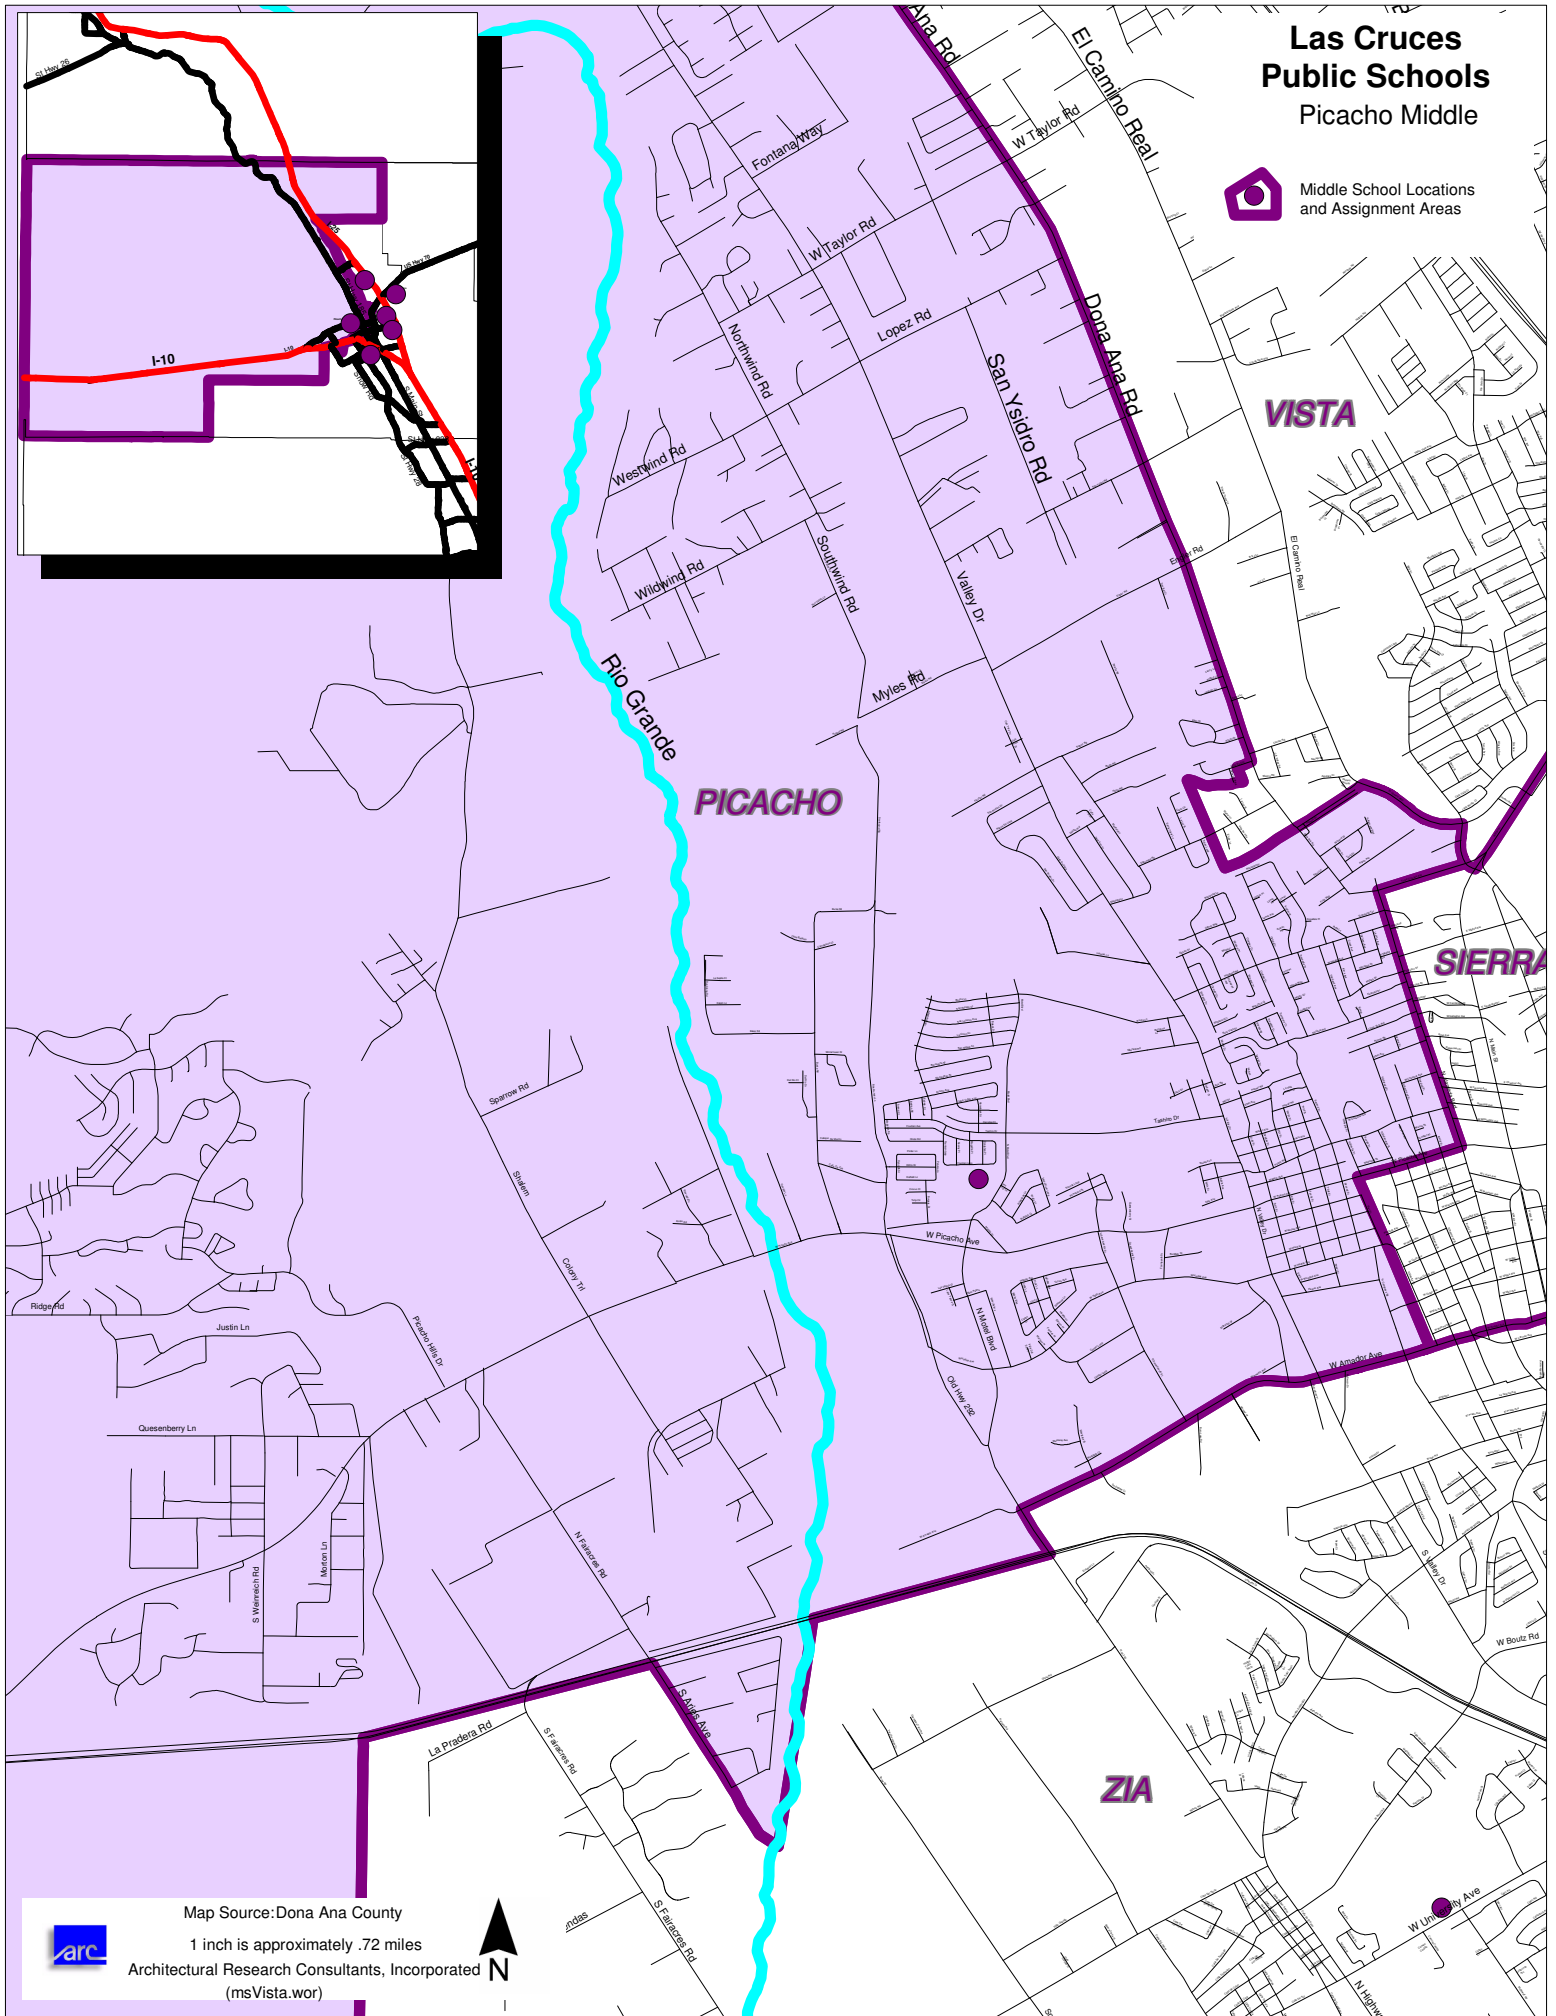

Las Cruces Public Schools Picacho Middle

Middle School Locations and Assignment Areas

Map Source: Dona Ana County

1 inch is approximately .72 miles

ARC
Architectural Research Consultants, Incorporated
(msVista.wor)