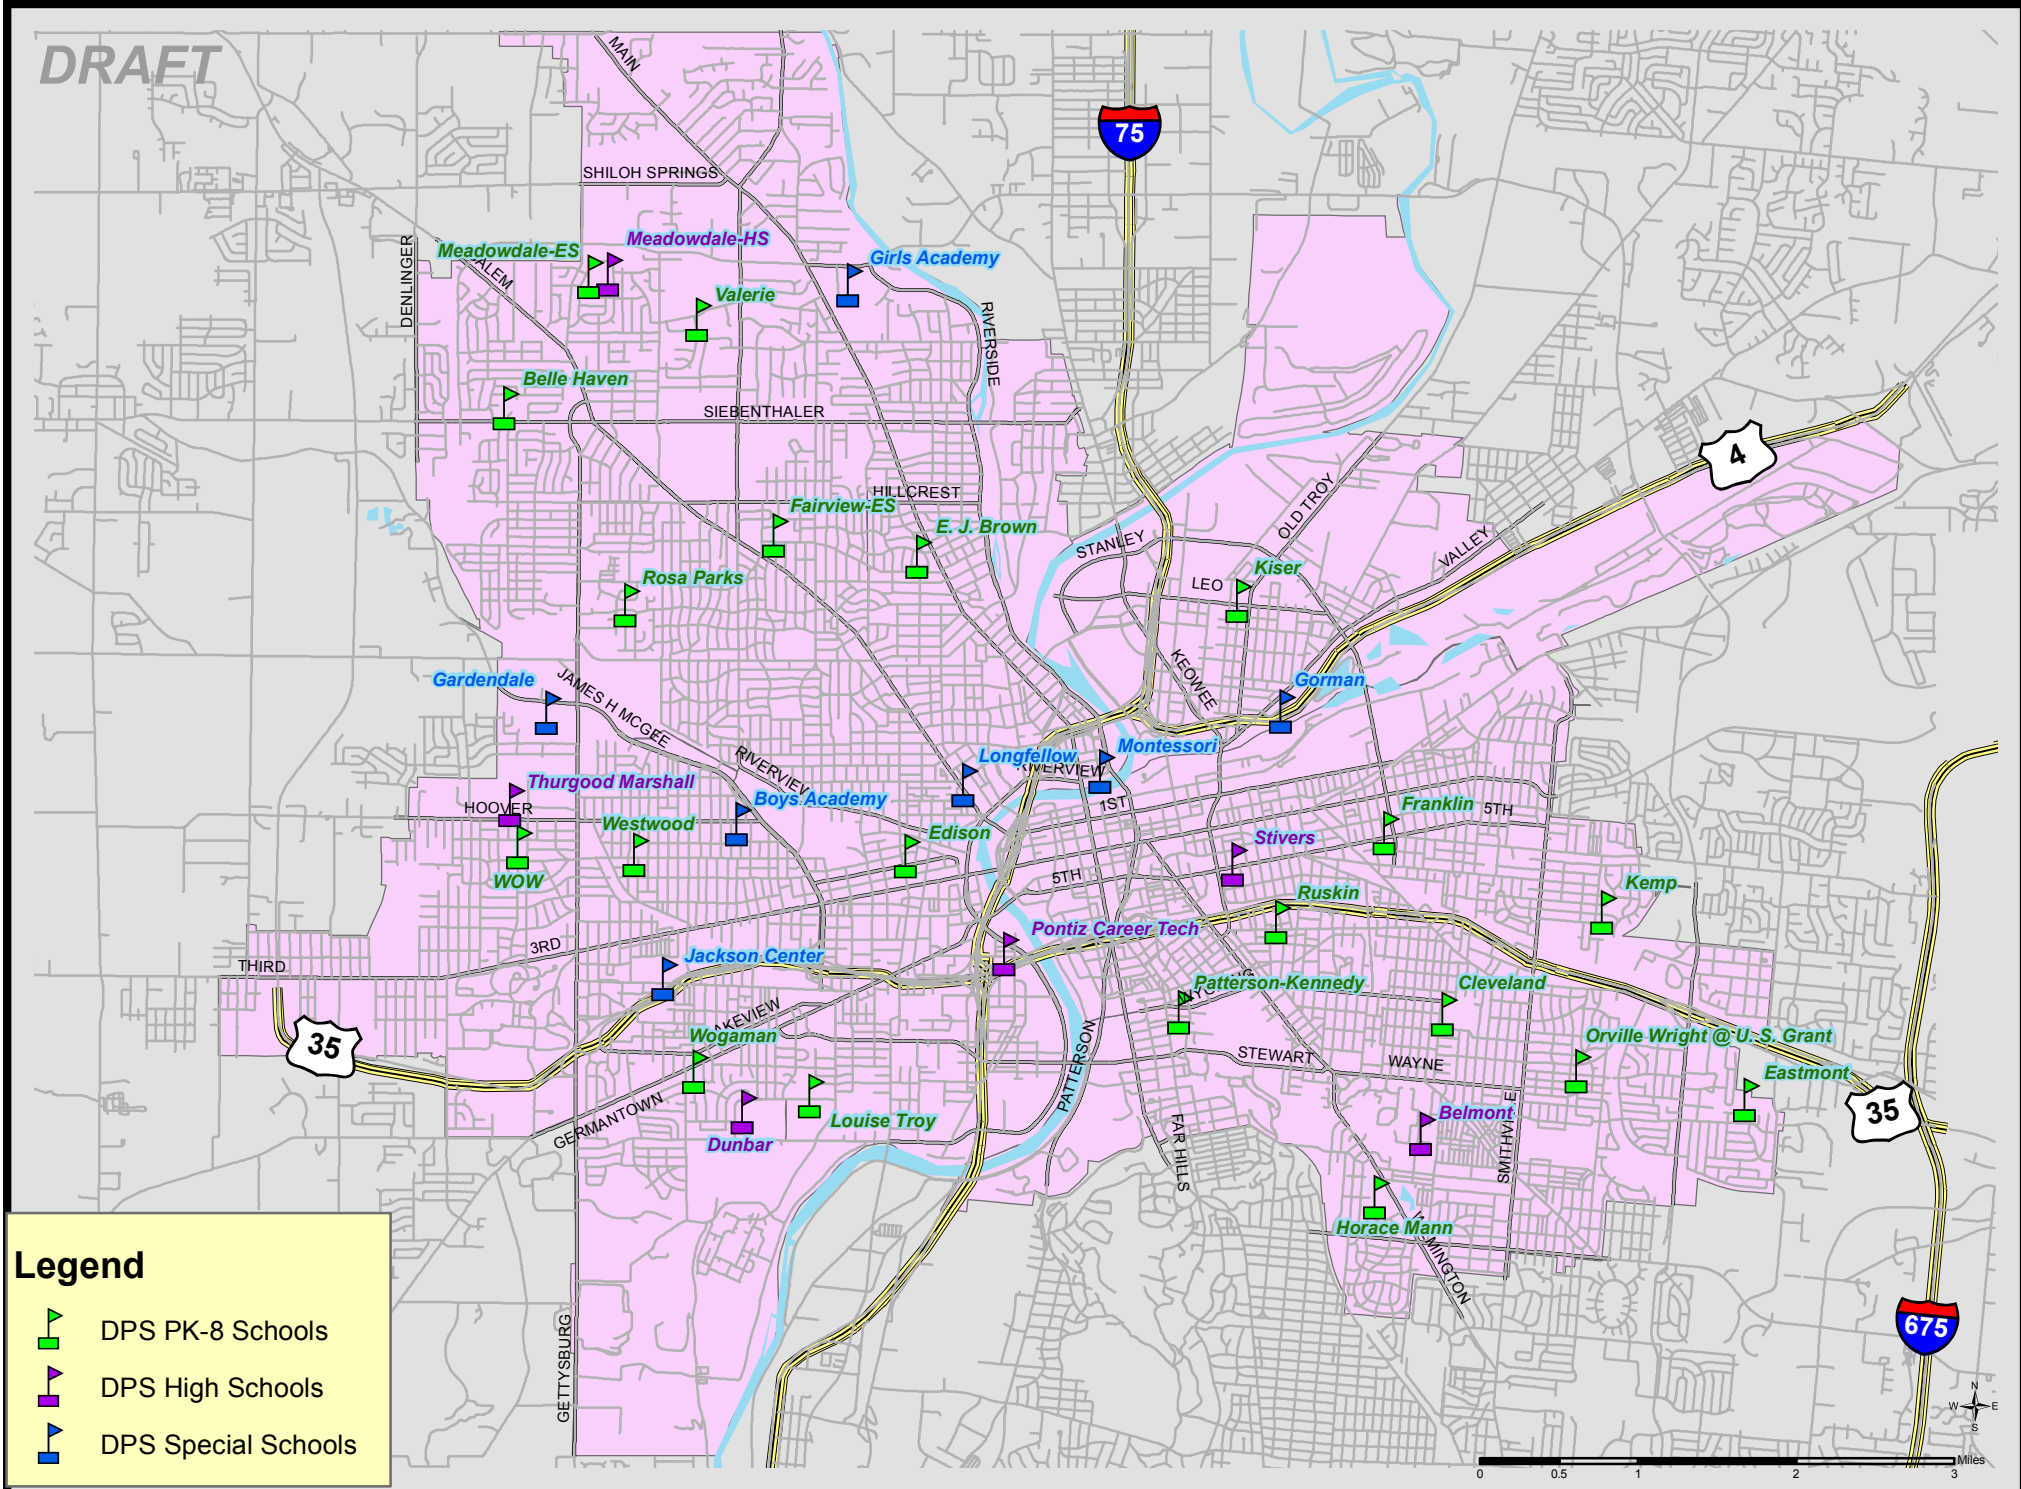

# Dayton Public Schools Boundary

DRAFT

## Legend

-  DPS PK-8 Schools
-  DPS High Schools
-  DPS Special Schools