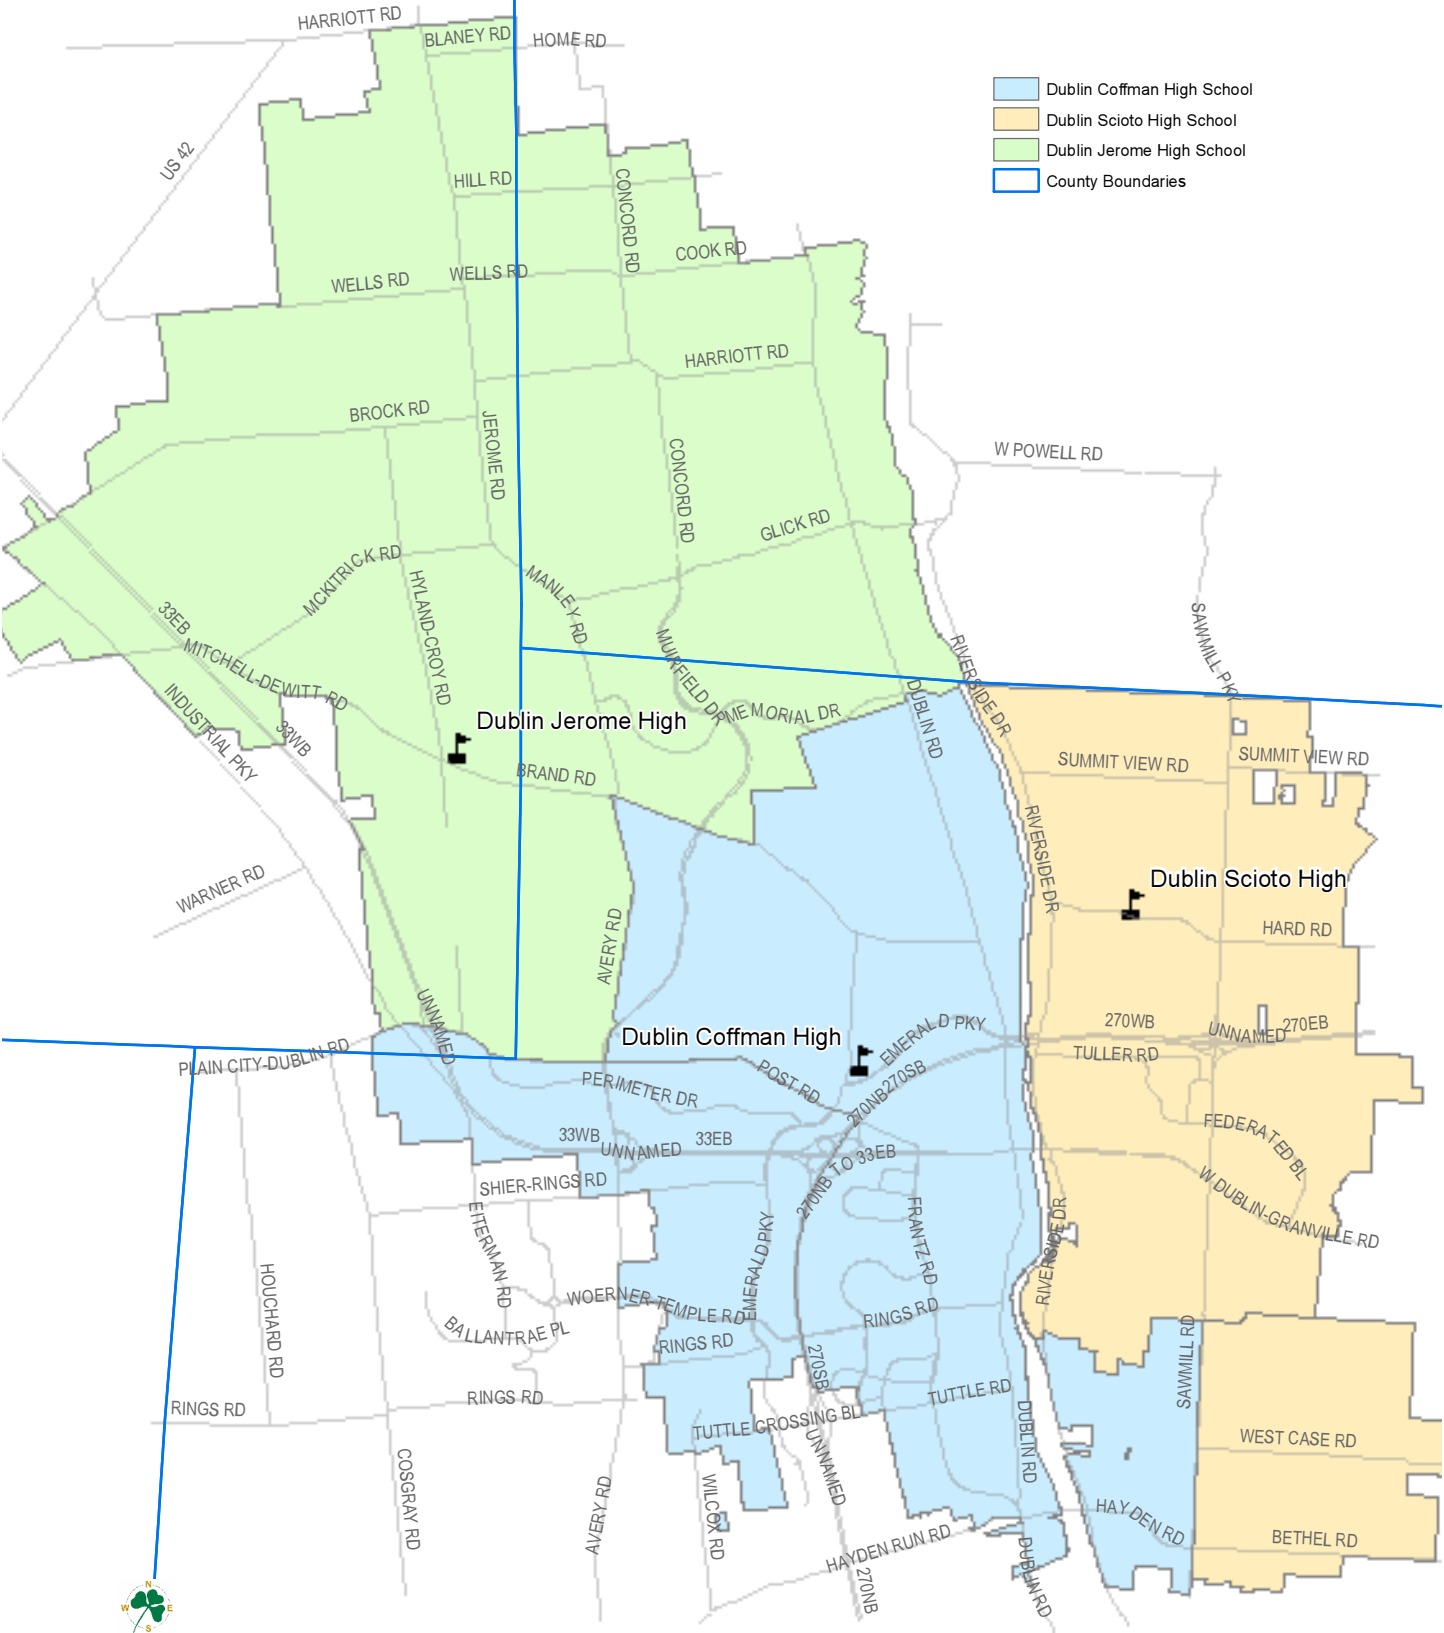

# Dublin City Schools High School Attendance Areas

- Dublin Coffman High School
- Dublin Scioto High School
- Dublin Jerome High School
- County Boundaries